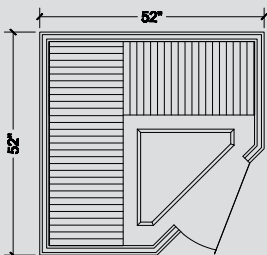

B 870-C Series 3-person