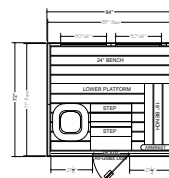

STANDARD FEATURES

- 72"d x 84"w x 84"h, O.D.
- Panoramic all-glass front
- Includes low-voltage valance lighting,
- The upper benches with deluxe full length backrests
- Himalaya heater protruding through wall-to-wall middle platform
- Bucket, ladle, thermometer

- Interior of clear Hemlock with heat-treated Alder accents on bench and platform face
- Exterior of clear Hemlock or clear Western Red Cedar