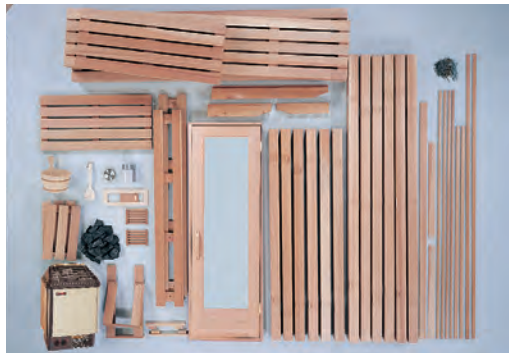

# CUSTOM-CUT "CLASSIC" SAUNA SERIES

Saunas custom-made to exactly fit your framed wall space. Choose Amerec's Classic Series or upgrade to the deluxe European Series.