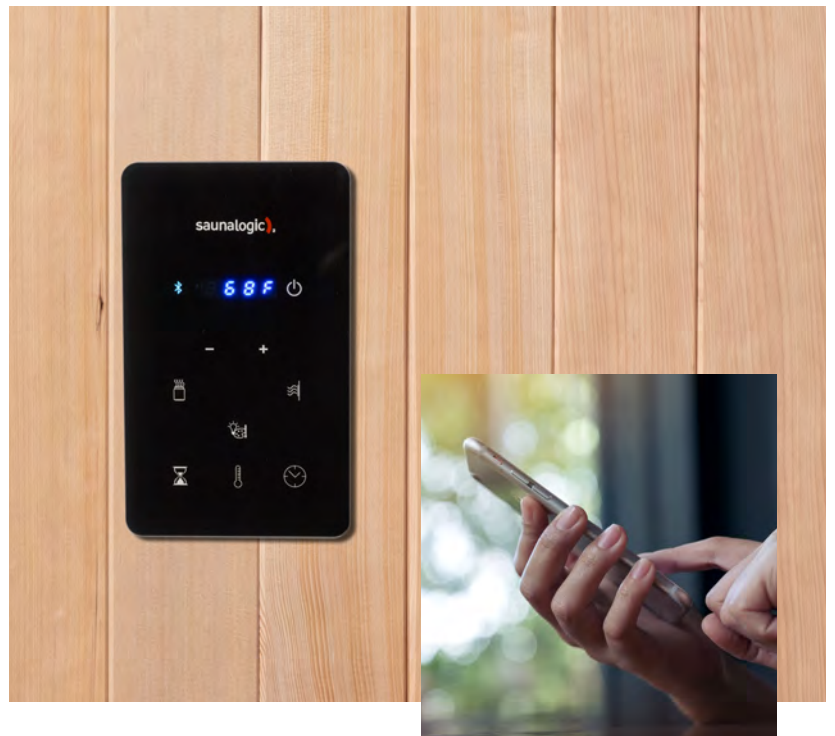

SAUNALOGIC2® CONTROL

In addition to the mobile app with functionality from anywhere there is cell or data service, the SL2 takes the simple yet intuitive and popular Saunalogic2 control and gives it a modern upgrade. The glass touch screen on a smart phone size surface provides a modern and extremely flexible option for the modern sauna owner.

- "SaunaLogic" app for Android or iPhone
- Siri, Alexa, and Google Assistant
- 3 3/8" w x 5 1/2" H x 1/4" D
- Intuitive display (time/temp/lighting/ system status)
- 24hr. time delay
- 60 minute timer
- Built-in RGBW light control with dimmer (use with optional Saunachrome light kit)
- Built-in Bluetooth button for use with optional SL2 Audio Kit
- For use in Traditional Sauna, Custom InfraSauna and custom IR
- For use with Designer and Himalaya Heaters