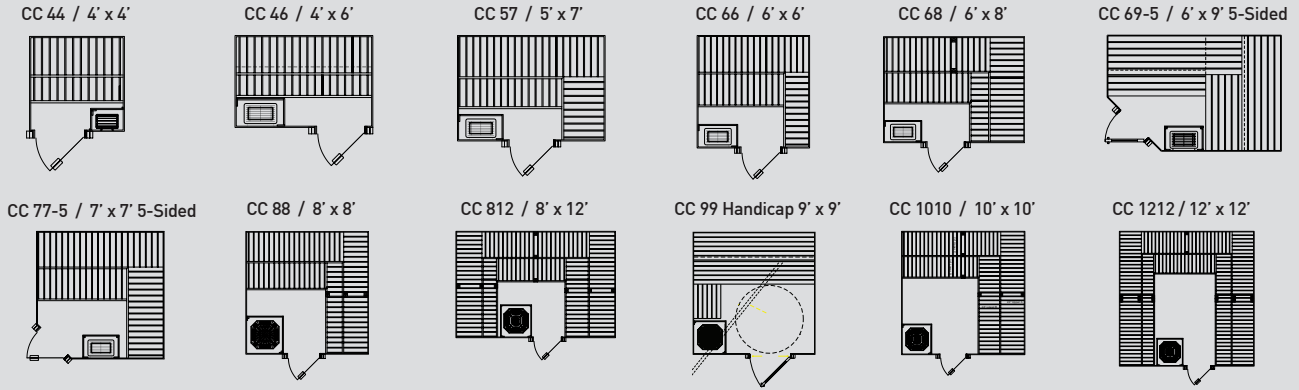

SAUNA LAYOUTS

CUSTOM-CUT SERIES