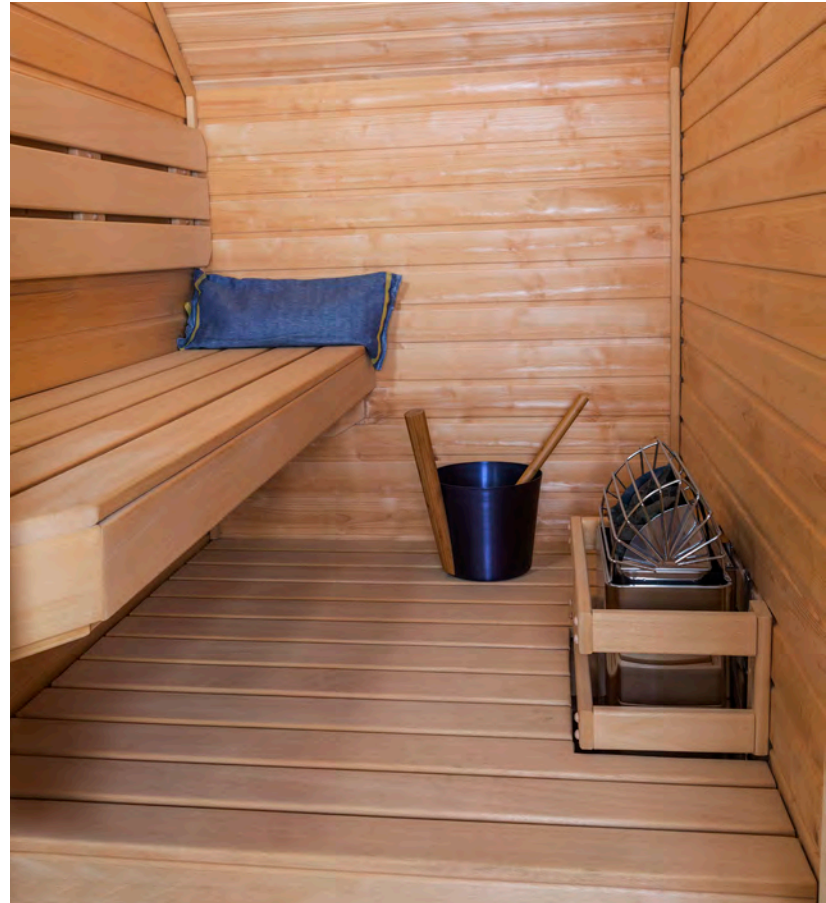

CLASSIC LINE SAUNA HEATERS

AMEREC'S CLASSIC HEATERS OFFER AMAZING PERFORMANCE AND VALUE FOR ALL SIZES OF SAUNAS

Wall Mounted and Floor Standing

Quality craftsmanship is the signature of genuine Amerec wall and floor heaters. Designed for high performance, Amerec heaters put more rocks in direct contact with the elements. The result is pure bliss: a soft steam and even, gentle waves of heat that keep the climate irresistibly perfect. Choose from a range of options to suit every taste and sauna room, each offering a unique expression of the pure sauna experience.

Amerec Wall-Mounted and Floor Standing Heaters Feature:

- More rocks in direct contact with elements, ensuring a softer, gentler and more even sauna climate
- Open air flow design to allow quick, effective heating with efficient energy use
- Double-wall structural shell minimizes surface temperatures, preventing accidental burns and adding to the comfort
- Heat shield in attractive stainless steel finish adds a modern feel to sauna decor
- Safety tested and listed for years of worry-free performance