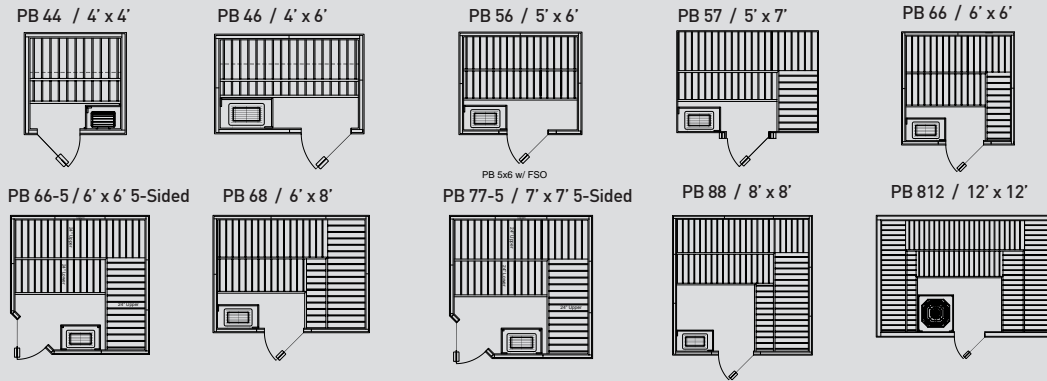

PANEL-BUILT SERIES

Layouts shown are examples only; Amerc saunas are fully customizable to fit your space and design.

SAUNA DOORS

In a Amerc sauna, the door isn't simply a closure—it is a gateway between worlds that always say "welcome". All Amerc saunas include an all-glass door. But you can also choose from several door and window styles to personalize your sauna. Amerc's six optional door designs are available in standard and handicap-accessible sizes. All Amerc doors include our exclusive latching system and laser-etched handles.

DOOR OPTIONS INCLUDE

- All glass door (standard), 24"x72" or 24"x80"
- Hemlock door 24"x72", 23¹/₄"x69¹/₄", 24" x 80", 30" x 80" with insulated glass window (Note: 80" height is for Custom Cut saunas only; not for modular)
- Etched glass door, 24"x72"; Shown above: "Birch Leaves over Water"
- All doors are prehung and include handles and appropriate latching system
- For all doors consult dealer or Amerc for suggested rough opening