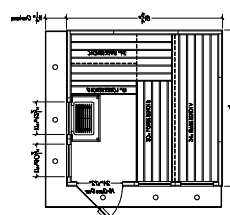

OPTIONAL FEATURES

- Digital controls
- Accessories
- Wall-to-wall duckboard