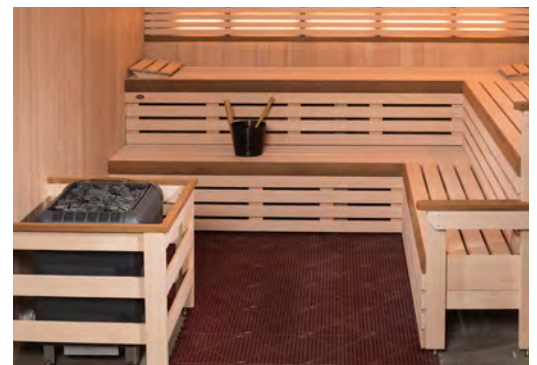

Laava

Laava heaters are an update on the Professional series heaters that have been the standard of the industry for more than 25 years. Laava are designed for large, residential and commercial-sized saunas. With a maximum amount of stones of 132 lbs, these stoves create a pleasant and relaxing sauna experience. The Laava pairs with a range of controls: Elite, Pure 2.0 or SC. BWT is optional (auto-fill or manual fill).