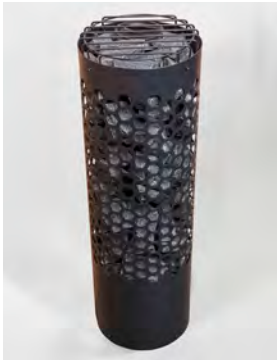

Piccolo Heater - Wall Mounted

Wall-mounted rock tower heater, with 50# of rocks for smaller saunas up to 175 cubic feet. Corner mount or flat wall mount. Match with Pure 2.0 control. BWT Ready.

PICCOLO HEATER	Piccolo 2.1	Piccolo 3.5
Sauna size (Cu. Ft.)	70-120	100-175
Heating power (kW)	2.1	3.5
Vulcanite rocks (lbs)	50	50
Amps / Voltage / Phase	17.5 / 120 / 1	14.6 / 240 / 1
Shipping weight	24	24
Dim. (inch) (WxHxD)	11x31x9-1/2	11x31x9-1/2
Control Unit	Pure 2.0	Pure 2.0

Himalaya Heater - Floor Standing

Floor-standing rock tower heater, with 210# of rocks. Available with optional glass ring surround for through-bench installations. BWT Ready. Match with Elite, Pure 2.0 or SaunaLogic2 controls.

HIMALAYA HEATER	Himalaya 7	Himalaya 9
Sauna size (Cu. Ft.)	175-350	310-500
Heating power (kW)	6.8	9.0
Vulcanite rocks (lbs)	210	210
Amps / Voltage / Phase	28.3 / 240 / 1	37.5 / 240 / 1
Amp / Voltage / Phase	18.9 / 208 / 3	25.0 / 208 / 3
Shipping weight	16	16
Dim. (inch) (WxHxD)	12x40-1/2x15	12x40-1/2x15
Control Unit	Elite, Pure 2.0, SL2	Elite, Pure 2.0, SL2

Fonda Pure Heater - Wall Mounted

The Fonda Pure is matched with Amerec's exclusive Pure 2.0 Touch Control. BWT Ready.

Fonda Pure	Fonda 45 Pure	Fonda 60 Pure	Fonda 80 Pure	Fonda 80 Pure/3
Sauna size (Cu. Ft.)	100 - 210	175 - 310	250 - 425	250 - 425
Heating power (kW)	4.5	6.0	8.0	8.0
Vulcanite rocks (lbs)	50	50	50	50
Amps / Voltage / Phase	18.8 / 240 / 1	25.0 / 240 / 1	33.3 / 240 / 1	22.2 / 208 / 3
Shipping weight	35	36	37	37
Dim. (inch) (WxHxD)	17 1/2 x 25 5/8 x 12	17 1/2 x 25 5/8 x 12	17 1/2 x 25 5/8 x 12	17 1/2 x 25 5/8 x 12
Control unit	Pure 2.0	Pure 2.0	Pure 2.0	Pure 2.0
Extra features	Optional Floor Stand			

Laava Heater - Floor Standing