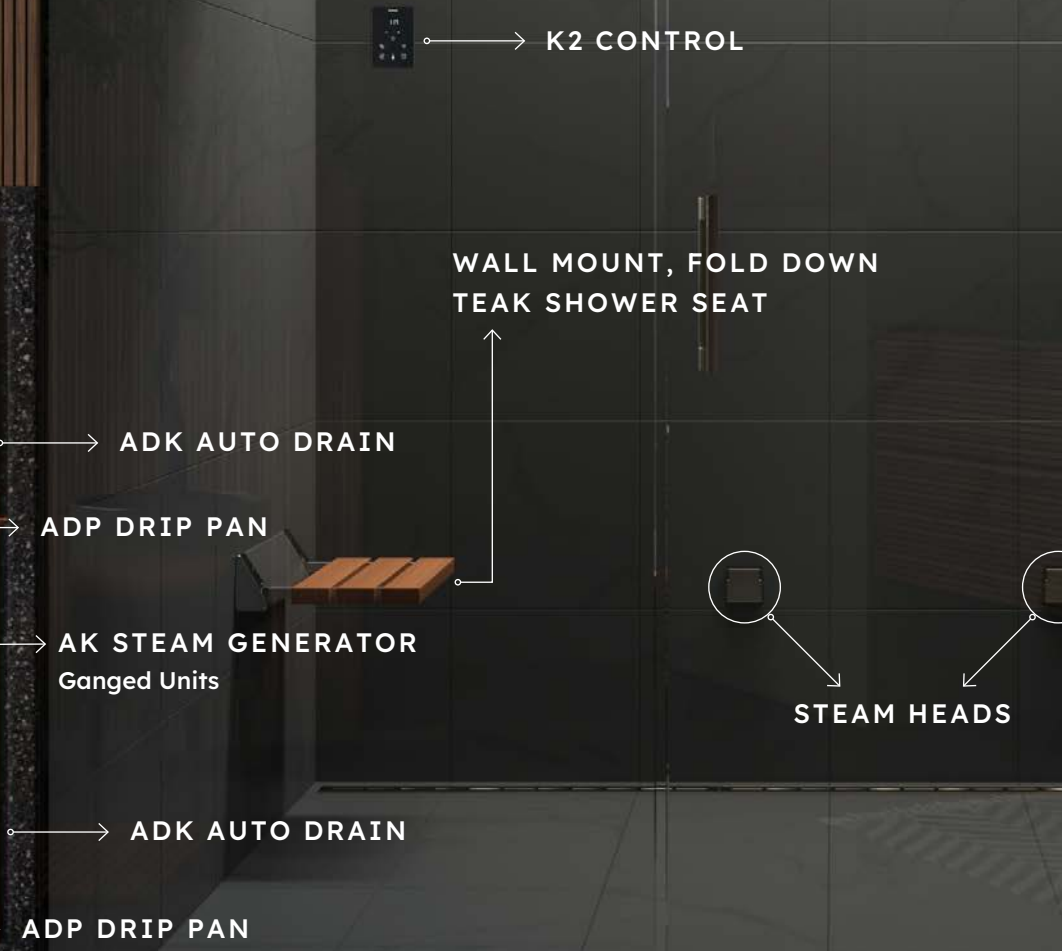

Design Your Dream Steam Shower