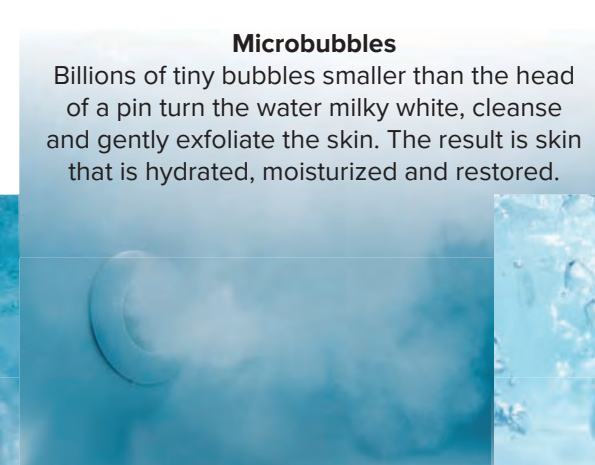

### Soaking Bath

The most elemental form of hydrotherapy is the soaking bath, where heat and water's natural buoyancy foster deep relaxation.

### Microbubbles

Billions of tiny bubbles smaller than the head of a pin turn the water milky white, cleanse and gently exfoliate the skin. The result is skin that is hydrated, moisturized and restored.