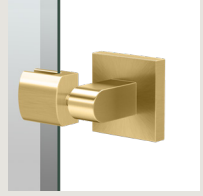

ELEVATE see page 19 for matching bath accessories

PIVOTS

Frameless Large Rectangle
23½" W. x 31½" H.

- 4059S Chrome
- 4079S Satin Nickel
- 4059MXS Matte Black
- 4069S Brushed Brass

Frameless Rectangle
19½" W. x 24" H.