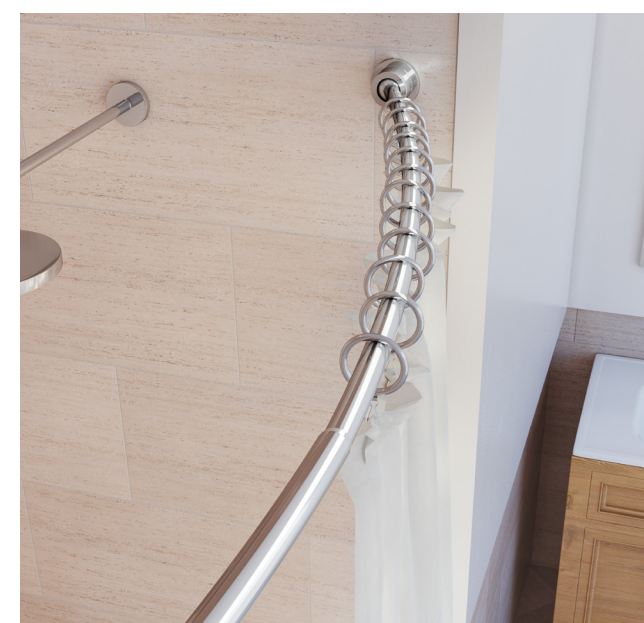

Classic Curved Shower Rods 1" Dia. tubing

- 825 Chrome
- 826 Satin Nickel
- 825MX Matte Black

- Solid Brass construction
- Heavy duty construction
- Expands space by up to 8in.
- Installs in most bath enclosures
- Length adjust between 42" - 72"
- Lifetime Guarantee
- Curtain rings not included