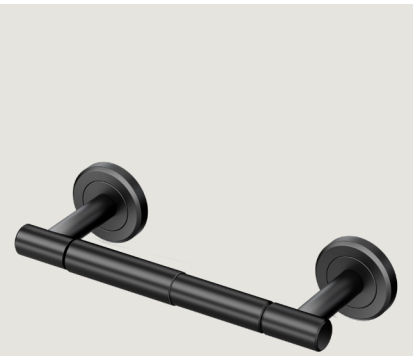

Tissue Holders
 Euro style, 6 $\frac{1}{2}$ " L.

4243	Chrome
4293	Satin Nickel
4243MX	Matte Black
4233	Brushed Brass

Tissue Holders
Traditional style, 2" H.
4243B Chrome
4293B Satin Nickel
4243BMX Matte Black