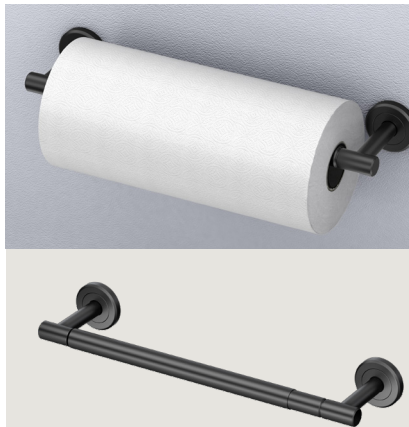

Paper Towel Holders
15½" L.
1433C Chrome
1433SN Satin Nickel
1433MX Matte Black

Soap Dish Holders
4½" W.
1940 Chrome
1940MX Matte Black