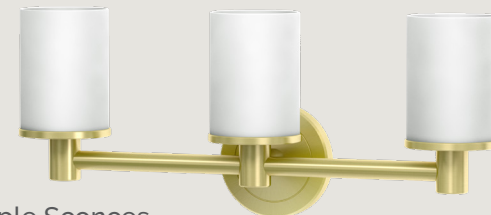

Double Sconces
15 1/2" L.

Triple Sconces
19 1/2" L.

- 1686 Chrome
- 1687 Satin Nickel
- 1686MX Matte Black
- 1688 Bright Brushed Brass