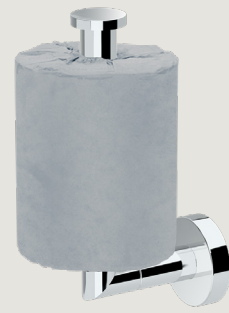

Tissue Storage Holders
6¾" H.

4638	Chrome
4648	Satin Nickel
4638MX	Matte Black
4318	Polished Nickel