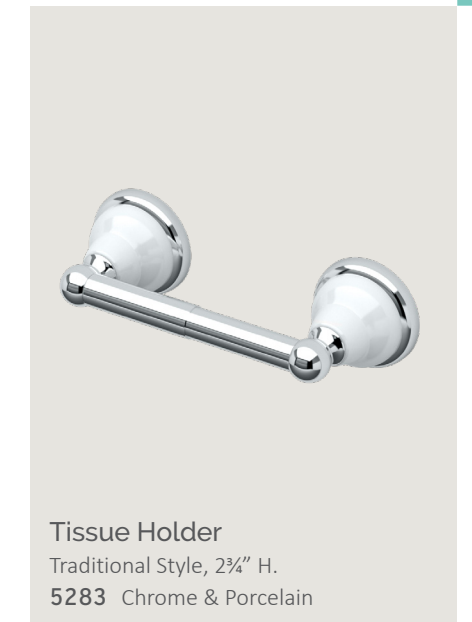

Chrome & Porcelain

30 in. Towel Bar
3/4" dia. tubing
5280 Chrome & Porcelain

24 in. Towel Bar
3/4" dia. tubing
5281 Chrome & Porcelain

18 in. Towel Bar
3/4" dia. tubing
5282 Chrome & Porcelain

Double Towel Bar
24" L.
5286 Chrome & Porcelain

Towel Ring
6 1/2" dia.
5284 Chrome & Porcelain

Tissue Holder
Traditional Style, 2 3/4" H.
5283 Chrome & Porcelain

Robe Hook
3 3/4" H.
5285 Chrome & Porcelain

Glass Shelf
20 1/8" L., 5 1/2" D.
8mm Tempered Glass
5287 Chrome & Porcelain