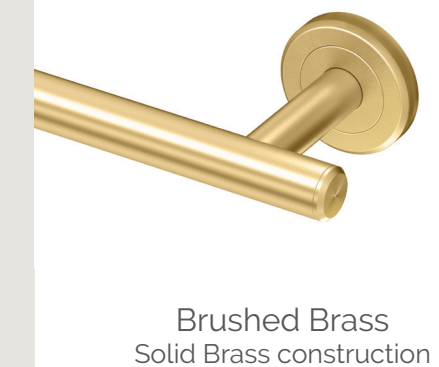

Towel Rings
6 $\frac{1}{2}$ " W.

4242	Chrome
4292	Satin Nickel
4242MX	Matte Black
4232	Brushed Brass

Tissue Holders
Euro style, 6 $\frac{1}{2}$ " L.

4243	Chrome
4293	Satin Nickel
4243MX	Matte Black
4233	Brushed Brass