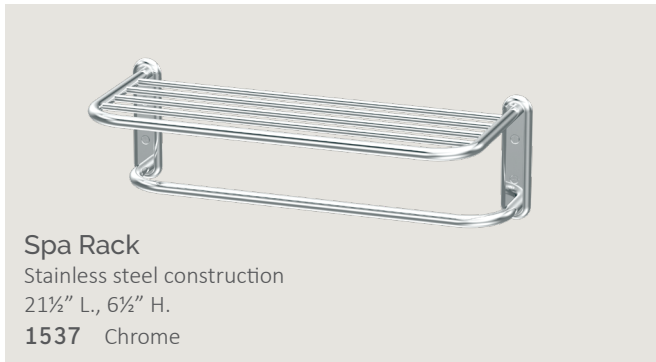

Matches Glam
Bath Accessories
See page 25

Spa Towel Racks
Stainless steel construction
26½" L., 5½" H.
5376 Chrome
5378 Satin Nickel

Matches Designer II
Bath Accessories
See page 43

S P A
e s s e n t i a l s