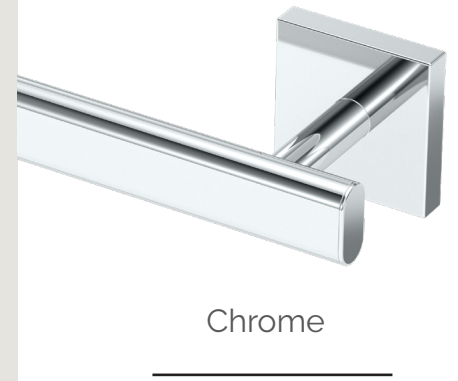

ELEVATE

30 in. Towel Bars
Oval shaped tubing

4050A	Chrome
4070A	Satin Nickel
4050AMX	Matte Black
4060A	Brushed Brass

24 in. Towel Bars
Oval shaped tubing

4050	Chrome
4070	Satin Nickel
4050MX	Matte Black
4060	Brushed Brass