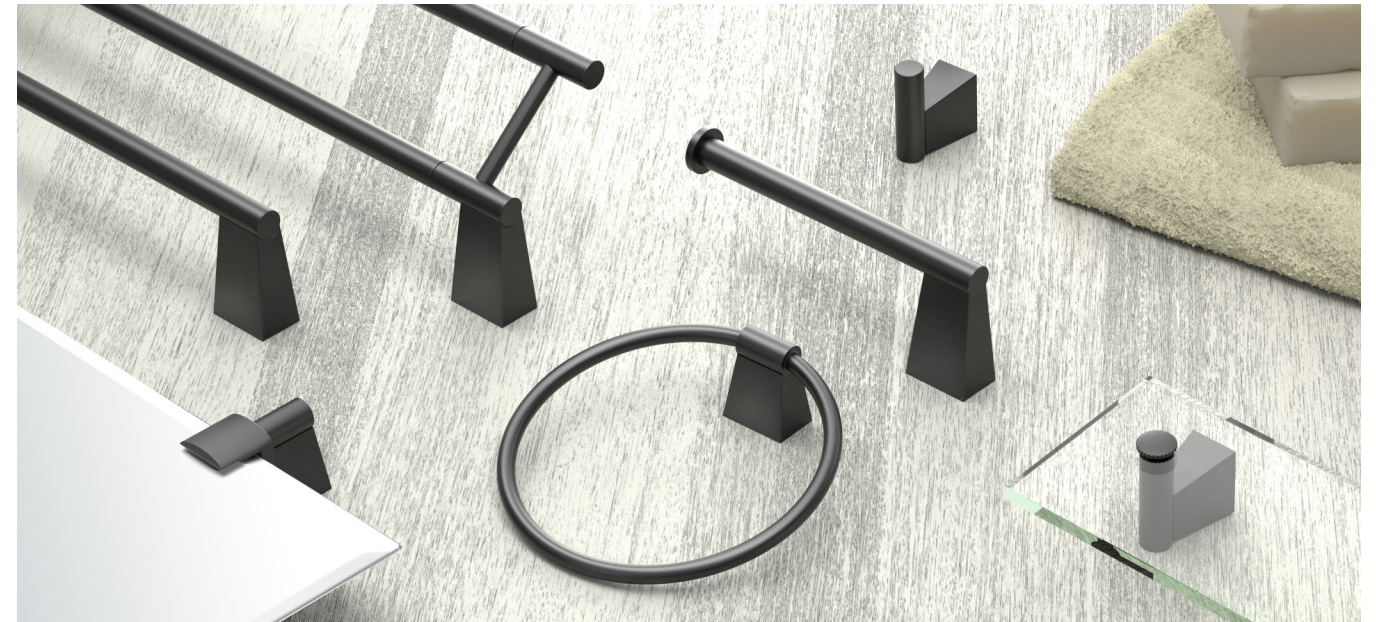

All Modern Décor Hooks

Double 6½" L.

1284 Chrome
1284SN Satin Nickel
1284MX Matte Black
1284B Brushed Brass

Modern Bath Tub Caddies

Stainless steel construction

28" - 37" W. adjustable

1418C Chrome
1418MX Matte Black