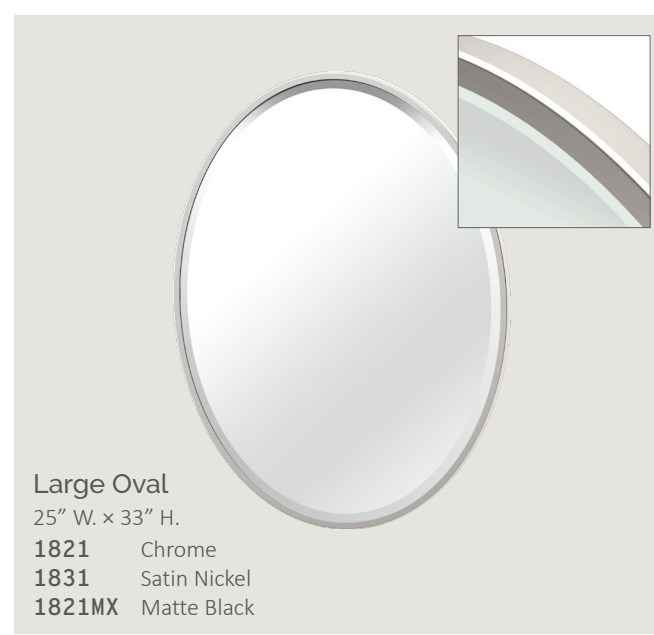

Large Oval
1801 24" W. x 32" H.

Oval
1800 19½" W. x 26½" H.

Large Round
1807 35" dia.

Round
1806 24½" dia.

F L U S H
M O U N T
M I R R O R S
p r e m i u m
m e t a l f r a m e

P I V O T I N G
M I R R O R S
beveled frameless mirrors
&
premium metal framed mirrors