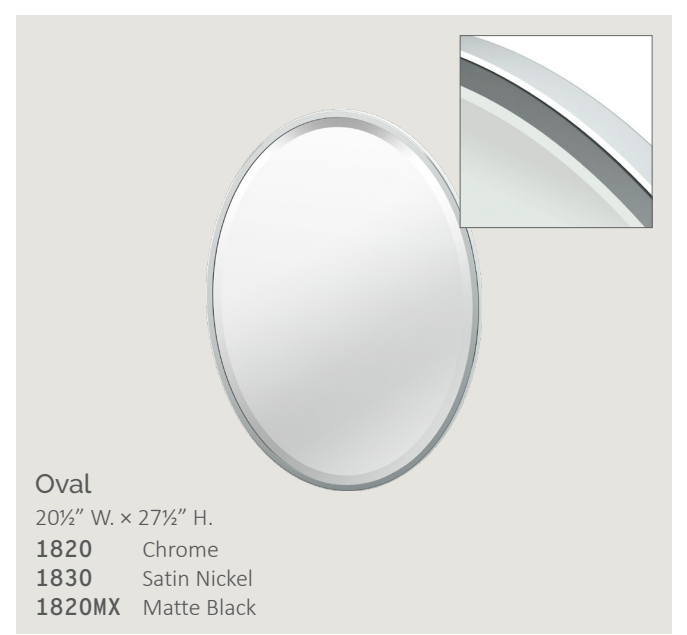

Large Oval
1801 24" W. x 32" H.

Oval
1800 19½" W. x 26½" H.

Large Round
1807 35" dia.

Round
1806 24½" dia.

F L U S H
M O U N T
M I R R O R S
p r e m i u m
m e t a l f r a m e

P I V O T I N G
M I R R O R S
beveled frameless mirrors
&
premium metal framed mirrors