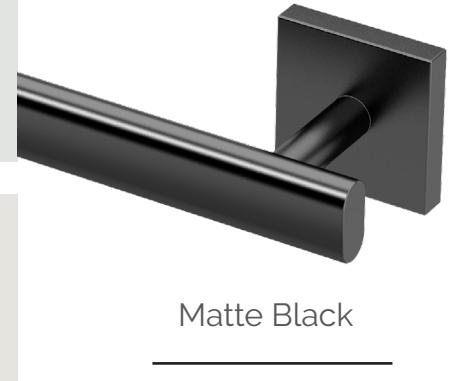

ELEVATE

30 in. Towel Bars
Oval shaped tubing

4050A	Chrome
4070A	Satin Nickel
4050AMX	Matte Black
4060A	Brushed Brass

24 in. Towel Bars
Oval shaped tubing

4050	Chrome
4070	Satin Nickel
4050MX	Matte Black
4060	Brushed Brass

18 in. Towel Bars
Oval shaped tubing

4051	Chrome
4071	Satin Nickel
4051MX	Matte Black
4061	Brushed Brass

Double Towel Bars
24" L.

4054	Chrome
4074	Satin Nickel
4054MX	Matte Black
4064	Brushed Brass

Towel Rings
6 1/2" W.

4052	Chrome
4072	Satin Nickel
4052MX	Matte Black
4062	Brushed Brass

Tissue Holders
Euro style 6 1/2" L.

4053	Chrome
4073	Satin Nickel
4053MX	Matte Black
4063	Brushed Brass

Tissue Holders
Traditional Style, 2" H.