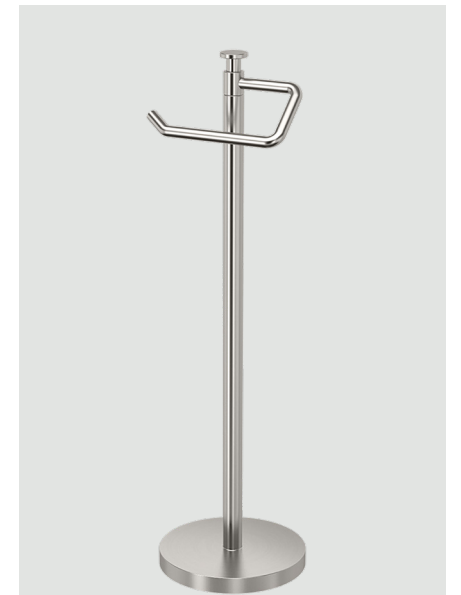

1918 Matte Black

1938 Brushed Brass & Matte Black

FREESTANDING e s s e n t i a l s

Tissue Holder Stands
21¼" H.
1431C Chrome
1431SN Satin Nickel
1431MX Matte Black
1431B Brushed Brass

Tissue Holder Stands with Storage
21½" H.
Holds up to 4 tissue rolls
1443C Chrome
1443SN Satin Nickel
1443B Brushed Brass