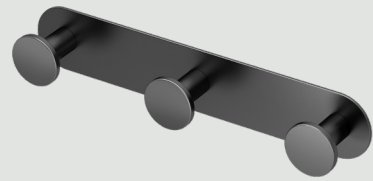

All Modern Décor Hooks
Triple 11" L.

1282	Chrome
1286	Satin Nickel
1282MX	Matte Black
1282B	Brushed Brass