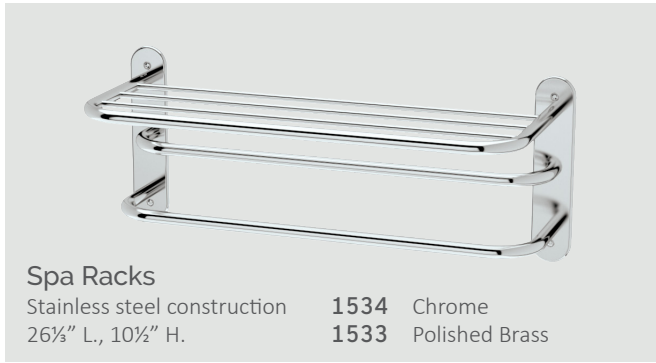

Matches Glam
Bath Accessories
See page 25

Spa Towel Racks
Stainless steel construction
26½" L., 5½" H.
5376 Chrome
5378 Satin Nickel

Matches Designer II
Bath Accessories
See page 43

S P A
e s s e n t i a l s

Spa Rack
Stainless steel construction
21½" L., 6½" H.
1537 Chrome

Spa Racks
Stainless steel construction
21½" L., 10" H.
1541 Chrome
1541SN Satin Nickel

Spa Rack
Stainless steel construction
23" L.
1544 Chrome

Spa Rack
Stainless steel construction
20½" L., 8½" H.
1532 Chrome

Spa Racks
Stainless steel construction
26½" L., 10½" H.
1534 Chrome
1533 Polished Brass

Spa Racks
Stainless steel construction
26½" L., 8½" H.
1531 Chrome

3-Arm Towel Bar
24" H.
1459 Chrome

MORE essentials

Minimalist Tissue Holders with Mobile Shelf
For cell phone and other mobile devices
7" W., 4" D.
1420 Chrome
1420SN Satin Nickel
1420MX Matte Black
1420B Brushed Brass