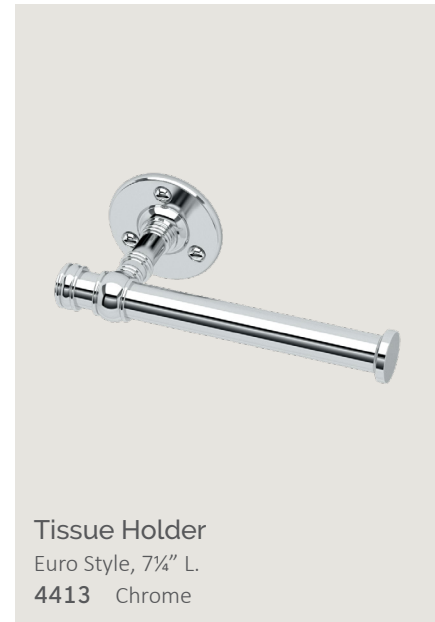

TAVERN

Polished Nickel

Satin Nickel

24 in. Towel Bars
¾" dia. tubing
4120 Polished Nickel
4020 Satin Nickel

18 in. Towel Bars
¾" dia. tubing
4121 Polished Nickel
4021 Satin Nickel

Double Towel Bars
24" L.
4124 Polished Nickel
4024 Satin Nickel

PIVOTS

Frameless Large Rectangle
23½" W. × 31½" H.
4129S Polished Nickel
4029S Satin Nickel

Frameless Rectangle
19½" W. × 24" H.
4129SM Polished Nickel
4029SM Satin Nickel

Frameless Large Oval
24" W. × 32" H.
4129LG Polished Nickel
4029LG Satin Nickel

Frameless Oval
19½" W. × 26½" H.
4129 Polished Nickel
4029 Satin Nickel

Premium Metal Framed Large Rectangle
24½" W. × 32½" H.
4129FS Polished Nickel
4029FS Satin Nickel

C A F É

30 in. Towel Bars
 $\frac{3}{4}$ " dia. tubing
5078 Chrome
5078MX Matte Black
5058 Brushed Brass