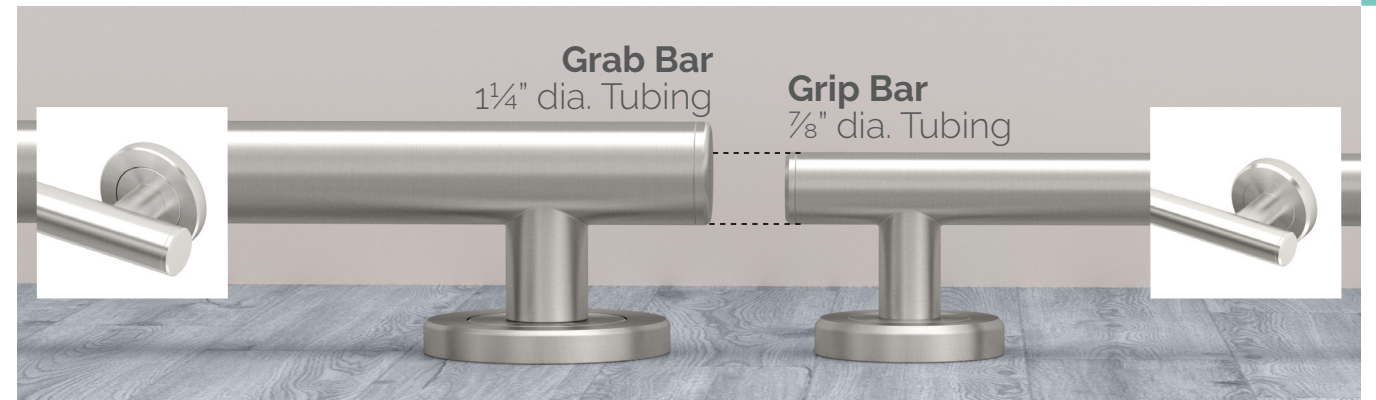

Premier Railing Shelf
Solid Brass construction
20" L., 6" D.
1465 Chrome
1465MX Matte Black

Premier Adjustable Shelf
Solid Brass construction
20½" L., 25" H., 5¼" D.
1394 Chrome

Minimalist Paper Towel Holders
15½" L.
1433C Chrome
1433SN Satin Nickel
1433MX Matte Black

Matches Latitude²
Bath Accessories
See page 13

SAFETY essentials

GATCO's **Grab Bars** meet all Americans with Disabilities Act (ADA) & ASTM guidelines

Matches Latitude² Bath Accessories See page 13

Decorative Grab Bars