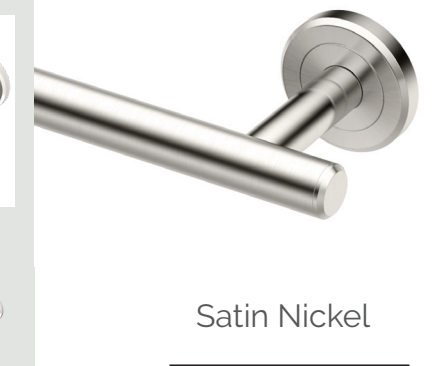

Triple Sconces
 19½" L.

1636	Chrome
1637	Satin Nickel

Double Sconces
 12½" L.

1633	Chrome
1634	Satin Nickel

Single Sconces
 5" L.

1630	Chrome
1631	Satin Nickel

LATITUDE²

30 in. Towel Bars
 $\frac{3}{4}$ " dia. tubing

4240A	Chrome
4290A	Satin Nickel
4240AMX	Matte Black
4230A	Brushed Brass

24 in. Towel Bars
 $\frac{3}{4}$ " dia. tubing

4240	Chrome
4290	Satin Nickel
4240MX	Matte Black
4230	Brushed Brass

18 in. Towel Bars
 $\frac{3}{4}$ " dia. tubing

4241	Chrome
4291	Satin Nickel
4241MX	Matte Black
4231	Brushed Brass

Double Towel Bars
 24" L.

4244	Chrome
4294	Satin Nickel
4244MX	Matte Black
4234	Brushed Brass

Towel Rings
 6 $\frac{1}{2}$ " W.

4242	Chrome
4292	Satin Nickel
4242MX	Matte Black
4232	Brushed Brass