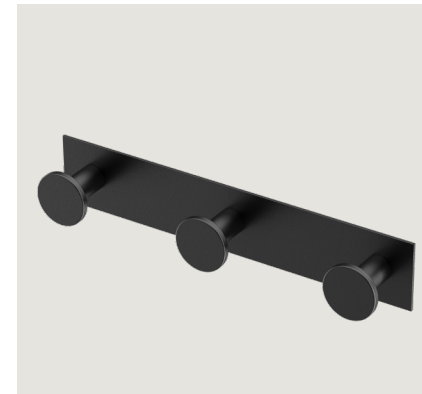

All Modern Décor Hooks

Triple 11" L.

1288 Chrome
1288SN Satin Nickel
1288MX Matte Black
1288B Brushed Brass