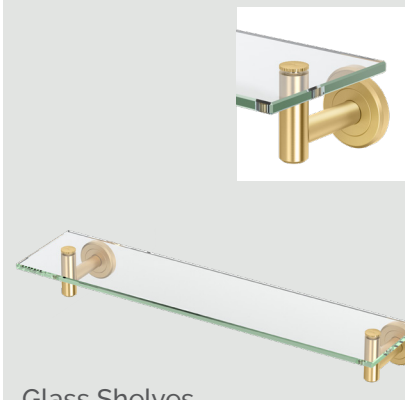

Double Robe Hooks
2" H.
4245A Chrome
4295A Satin Nickel
4245AMX Matte Black

Glass Shelves
20¾" L., 5½" D.
8mm Tempered Glass
4246 Chrome
4296 Satin Nickel
4246MX Matte Black
4236 Brushed Brass