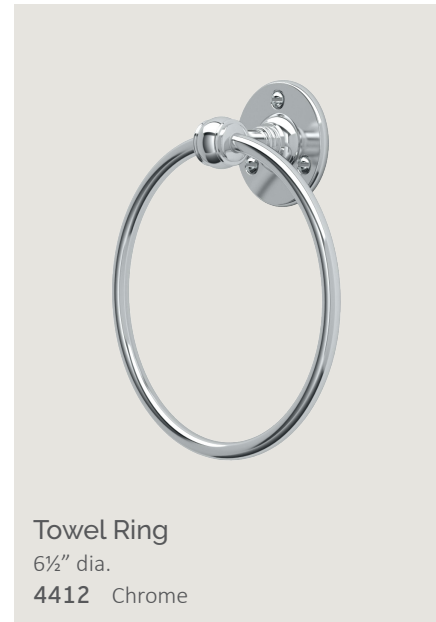

TAVERN

Polished Nickel

Satin Nickel

24 in. Towel Bars
¾" dia. tubing
4120 Polished Nickel
4020 Satin Nickel

18 in. Towel Bars
¾" dia. tubing
4121 Polished Nickel
4021 Satin Nickel

Double Towel Bars
24" L.
4124 Polished Nickel
4024 Satin Nickel

PIVOTS

Frameless Large Rectangle
23½" W. × 31½" H.
4129S Polished Nickel
4029S Satin Nickel

Frameless Rectangle
19½" W. × 24" H.
4129SM Polished Nickel
4029SM Satin Nickel

Frameless Large Oval
24" W. × 32" H.
4129LG Polished Nickel
4029LG Satin Nickel

Frameless Oval
19½" W. × 26½" H.
4129 Polished Nickel
4029 Satin Nickel

Premium Metal Framed Large Rectangle
24½" W. × 32½" H.
4129FS Polished Nickel
4029FS Satin Nickel

C A F É

30 in. Towel Bars
 $\frac{3}{4}$ " dia. tubing
5078 Chrome
5078MX Matte Black
5058 Brushed Brass