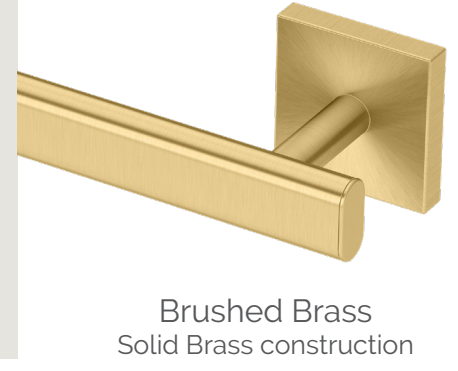

Towel Rings
6 1/2" W.

4052	Chrome
4072	Satin Nickel
4052MX	Matte Black
4062	Brushed Brass

Tissue Holders
Euro style 6 1/2" L.

4053	Chrome
4073	Satin Nickel
4053MX	Matte Black
4063	Brushed Brass