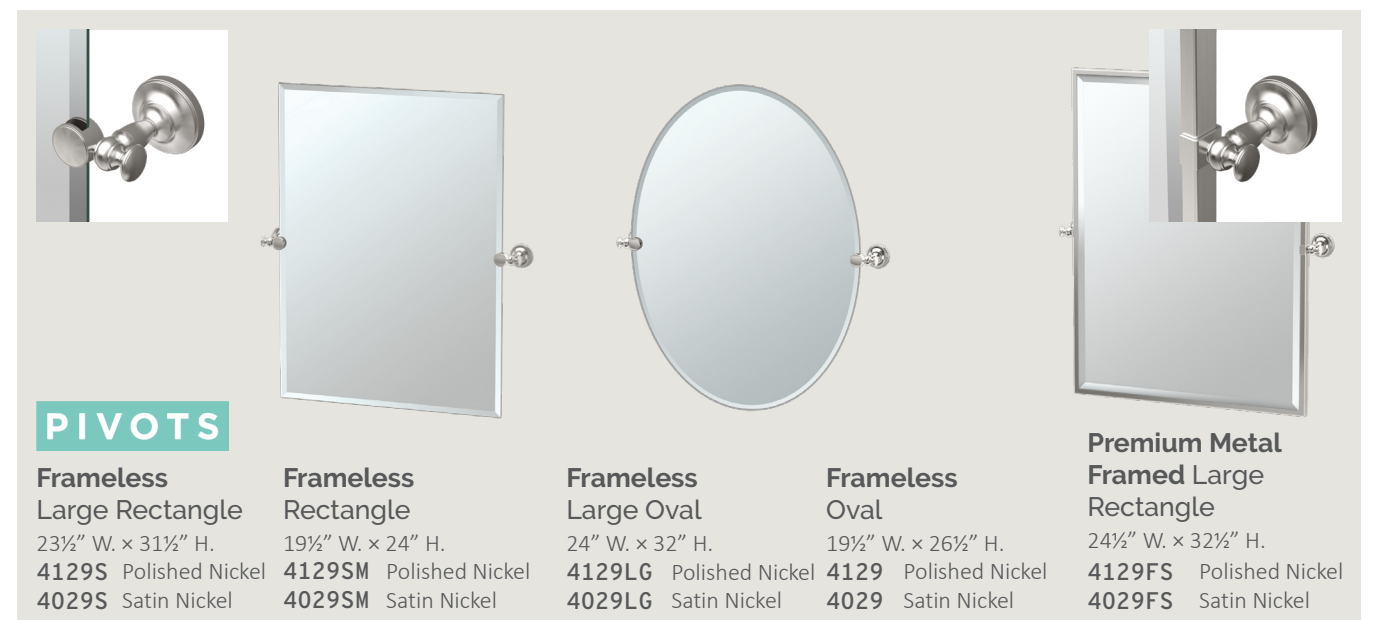

TAVERN

Polished Nickel

Satin Nickel

24 in. Towel Bars
¾" dia. tubing
4120 Polished Nickel
4020 Satin Nickel

18 in. Towel Bars
¾" dia. tubing
4121 Polished Nickel
4021 Satin Nickel

Double Towel Bars
24" L.
4124 Polished Nickel
4024 Satin Nickel

PIVOTS

Frameless Large Rectangle
23½" W. × 31½" H.
4129S Polished Nickel
4029S Satin Nickel

Frameless Rectangle
19½" W. × 24" H.
4129SM Polished Nickel
4029SM Satin Nickel

Frameless Large Oval
24" W. × 32" H.
4129LG Polished Nickel
4029LG Satin Nickel