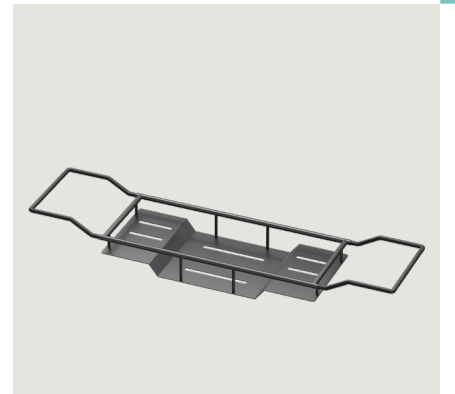

Modern Bath Tub Caddies

Stainless steel construction

28" - 37" W. adjustable

1418C Chrome
1418MX Matte Black