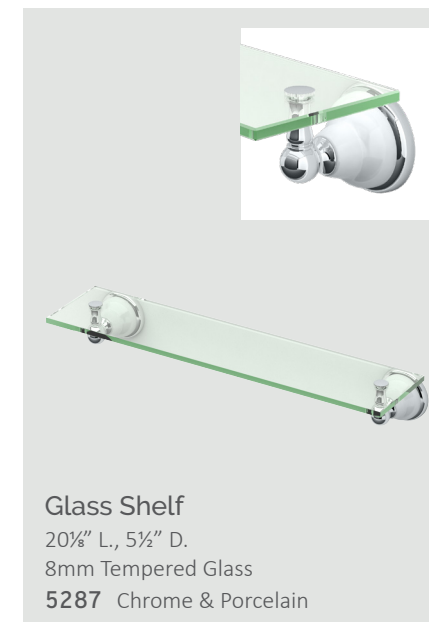

Chrome & Porcelain

30 in. Towel Bar
3/4" dia. tubing
5280 Chrome & Porcelain

24 in. Towel Bar
3/4" dia. tubing
5281 Chrome & Porcelain

18 in. Towel Bar
3/4" dia. tubing
5282 Chrome & Porcelain

Double Towel Bar
24" L.
5286 Chrome & Porcelain

Towel Ring
6 1/2" dia.
5284 Chrome & Porcelain

Tissue Holder
Traditional Style, 2 3/4" H.
5283 Chrome & Porcelain

Robe Hook
3 3/4" H.
5285 Chrome & Porcelain

Glass Shelf
20 1/8" L., 5 1/2" D.
8mm Tempered Glass
5287 Chrome & Porcelain