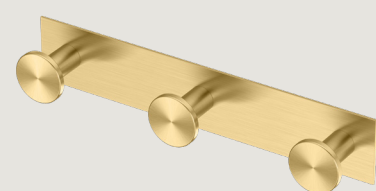

Tissue Holders
Holds up to 2 rolls, 14" L.

4633A	Chrome
4643A	Satin Nickel
4633AMX	Matte Black
4313A	Polished Nickel

Robe Hooks
2" H.

4635	Chrome
4645	Satin Nickel
4635MX	Matte Black
4315	Polished Nickel

Double Robe Hooks
2" H.

4635A	Chrome
4645A	Satin Nickel
4635AMX	Matte Black
4315A	Polished Nickel

All Modern Décor Hooks
Triple 11" L.

1282	Chrome
1286	Satin Nickel
1282MX	Matte Black
1282B	Brushed Brass