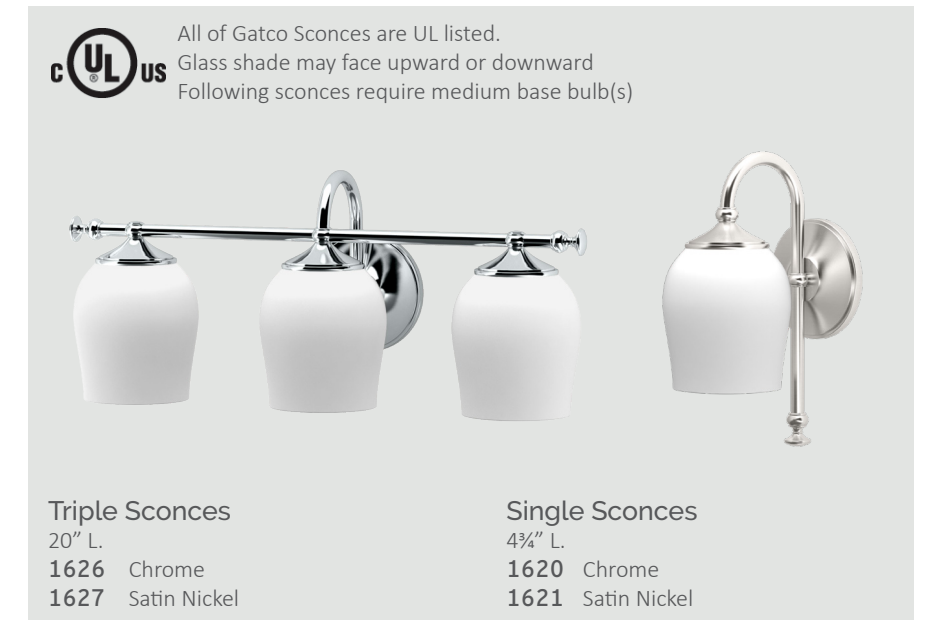

Towel Rings
6½" dia.
4122 Polished Nickel
4022 Satin Nickel

Tissue Holders
Euro Style, 7½" L.
4123 Polished Nickel
4023 Satin Nickel

Robe Hooks
4¾" H.
4125 Polished Nickel
4025 Satin Nickel

Glass Shelves
20¾" L., 5½" D.
8mm Tempered Glass
4126 Polished Nickel
4026 Satin Nickel