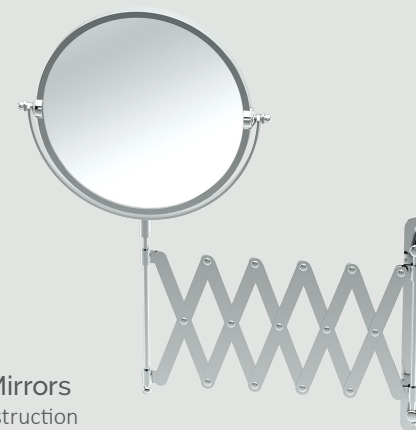

COSMETIC MIRRORS

essentials

all cosmetic mirrors pivot

PIVOTS

Table Mirrors
Solid Brass construction
3x Magnification on one side
8 3/4" H. 7 1/2" dia.
1391MX Matte Black

Accordion Mirrors
Solid Brass construction
3x Magnification on one side
7 1/2" dia.
Arm fully extended 24" L. Closed 4" L.
1439C Chrome
1439SN Satin Nickel