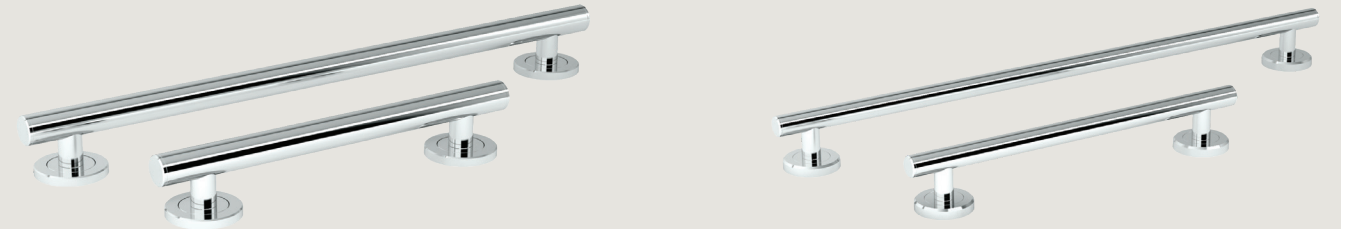

Matches Latitude²
Bath Accessories
See page 13

SAFETY essentials

GATCO's **Grab Bars** meet all Americans with Disabilities Act (ADA) & ASTM guidelines

Matches Latitude² Bath Accessories See page 13

Decorative Grab Bars