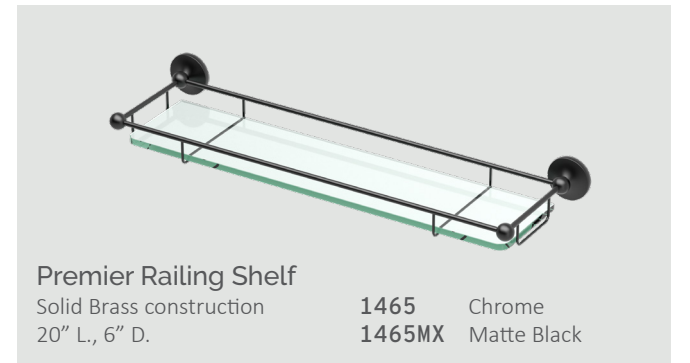

Recessed Tissue Holders
Mounting hardware included
6¼" sq., 3¼" D.
782 Chrome
780 Satin Nickel
782MX Matte Black