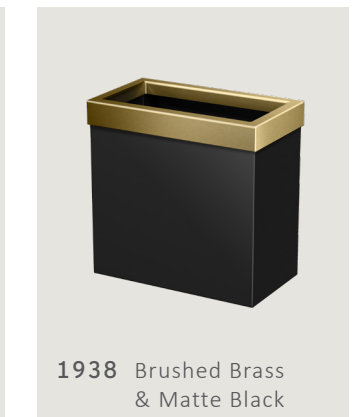

■ SQUARE 11⁷/₈" H., 8" W., Capacity 3 gal/11L

1913 Chrome

1914 Satin Nickel

1915 Matte Black

1934 Brushed Brass & Matte Black

■ RECTANGLE 11¹/₄" H., 11¹/₄" W., Capacity 3.18 gal/12L

1916 Chrome

1917 Satin Nickel

1918 Matte Black

1938 Brushed Brass & Matte Black

FREESTANDING e s s e n t i a l s

Tissue Holder Stands
21¼" H.
1431C Chrome
1431SN Satin Nickel
1431MX Matte Black
1431B Brushed Brass

Tissue Holder Stands with Storage
21½" H.
Holds up to 4 tissue rolls
1443C Chrome
1443SN Satin Nickel
1443B Brushed Brass