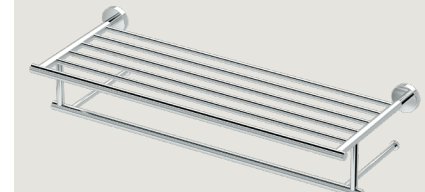

Tissue Holders
Holds up to 2 rolls, 14" L.

4633A	Chrome
4643A	Satin Nickel
4633AMX	Matte Black
4313A	Polished Nickel

Robe Hooks
2" H.

4635	Chrome
4645	Satin Nickel
4635MX	Matte Black
4315	Polished Nickel

Double Robe Hooks
2" H.

4635A	Chrome
4645A	Satin Nickel
4635AMX	Matte Black
4315A	Polished Nickel

All Modern Décor Hooks
Triple 11" L.

1282	Chrome
1286	Satin Nickel
1282MX	Matte Black
1282B	Brushed Brass