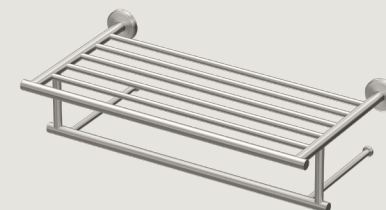

Minimalist Towel Racks
Stainless steel construction
19¾" L., 5¼" H.
1818C Chrome
1818SN Satin Nickel
1818MX Matte Black