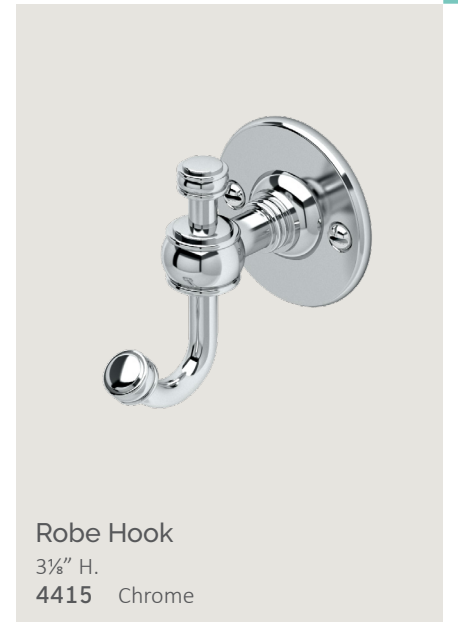

TAVERN

Polished Nickel

Satin Nickel

24 in. Towel Bars
¾" dia. tubing
4120 Polished Nickel
4020 Satin Nickel

18 in. Towel Bars
¾" dia. tubing
4121 Polished Nickel
4021 Satin Nickel

Double Towel Bars
24" L.
4124 Polished Nickel
4024 Satin Nickel

PIVOTS

Frameless Large Rectangle
23½" W. × 31½" H.
4129S Polished Nickel
4029S Satin Nickel

Frameless Rectangle
19½" W. × 24" H.
4129SM Polished Nickel
4029SM Satin Nickel

Frameless Large Oval
24" W. × 32" H.
4129LG Polished Nickel
4029LG Satin Nickel

Frameless Oval
19½" W. × 26½" H.
4129 Polished Nickel
4029 Satin Nickel

Premium Metal Framed Large Rectangle
24½" W. × 32½" H.
4129FS Polished Nickel
4029FS Satin Nickel

C A F É

30 in. Towel Bars
 $\frac{3}{4}$ " dia. tubing
5078 Chrome
5078MX Matte Black
5058 Brushed Brass