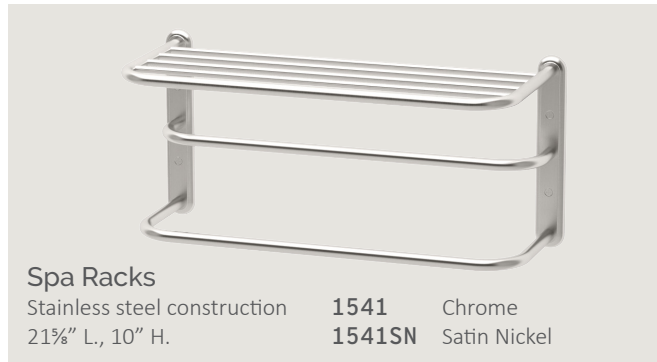

Minimalist Towel Racks
Stainless steel construction
19¾" L., 5¼" H.
1818C Chrome
1818SN Satin Nickel
1818MX Matte Black

Matches Latitude²
Bath Accessories
See page 13

Minimalist Towel Racks
Stainless steel construction
25¾" L., 5¼" H.
4637 Chrome
4647 Satin Nickel

Matches Glam
Bath Accessories
See page 25

Spa Towel Racks
Stainless steel construction
26½" L., 5½" H.
5376 Chrome
5378 Satin Nickel

Matches Designer II
Bath Accessories
See page 43

S P A
e s s e n t i a l s

Spa Rack
Stainless steel construction
21½" L., 6½" H.
1537 Chrome

Spa Racks
Stainless steel construction
21½" L., 10" H.
1541 Chrome
1541SN Satin Nickel

Spa Rack
Stainless steel construction
23" L.
1544 Chrome