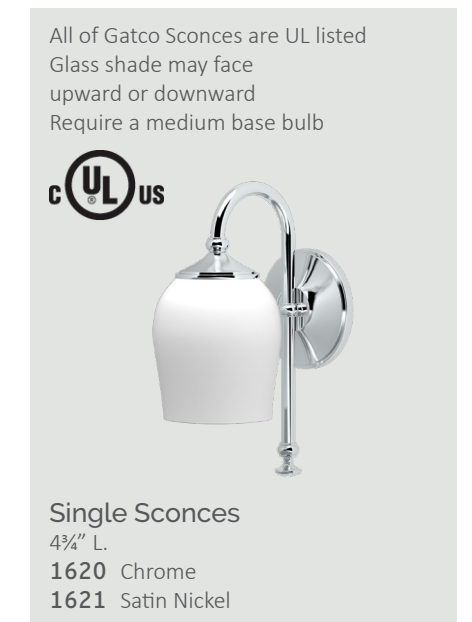

Towel Ring
6 1/2" dia.
5284 Chrome & Porcelain

Tissue Holder
Traditional Style, 2 3/4" H.
5283 Chrome & Porcelain

Robe Hook
3 3/4" H.
5285 Chrome & Porcelain

Glass Shelf
20 1/8" L., 5 1/2" D.
8mm Tempered Glass
5287 Chrome & Porcelain