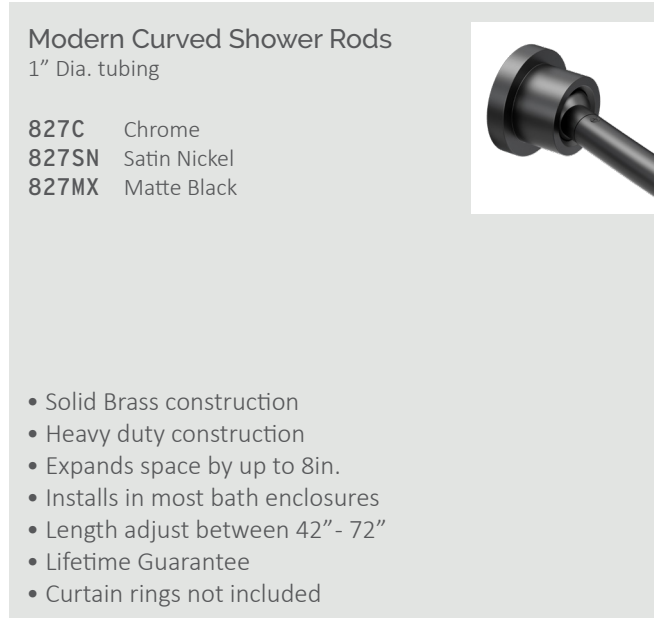

Table Mirrors
Solid Brass construction
3x Magnification on one side
8¾" H. 7½" dia.

1391MX	Matte Black
---------------	-------------

Modern Shower Rods
1" Dia. tubing, 60" L.

- 829C Chrome
- 829SN Satin Nickel
- 829MX Matte Black

- Solid Brass construction
- Lifetime guarantee
- Curtain rings not included

Modern Curved Shower Rods
1" Dia. tubing

- 827C Chrome
- 827SN Satin Nickel
- 827MX Matte Black

- Solid Brass construction
- Heavy duty construction
- Expands space by up to 8in.
- Installs in most bath enclosures
- Length adjust between 42" - 72"
- Lifetime Guarantee
- Curtain rings not included