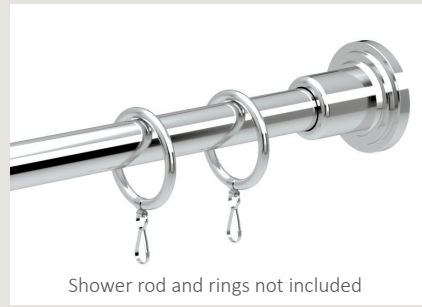

Matches Elevate
Bath Accessories
See page 19

S H O W E R e s s e n t i a l s

Modern Shower Rods 1" Dia. tubing, 60" L.

- 829C Chrome
- 829SN Satin Nickel
- 829MX Matte Black

- Solid Brass construction
- Lifetime Guarantee
- Curtain rings not included

Modern Curved Shower Rods 1" Dia. tubing

- 827C Chrome
- 827SN Satin Nickel
- 827MX Matte Black

- Solid Brass construction
- Lifetime Guarantee
- Heavy duty construction
- Expands space by up to 8in.
- Installs in most bath enclosures
- Length adjust between 42" - 72"
- Curtain rings not included

Classic Curved Shower Rods 1" Dia. tubing

- 825 Chrome
- 826 Satin Nickel
- 825MX Matte Black

- Solid Brass construction
- Heavy duty construction
- Expands space by up to 8in.
- Installs in most bath enclosures
- Length adjust between 42" - 72"
- Lifetime Guarantee
- Curtain rings not included