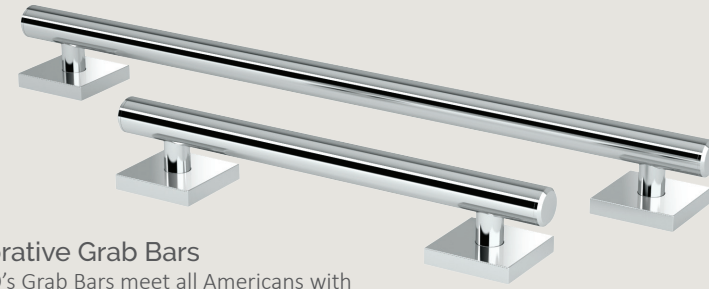

Fixed Mount Mirrors
Can be mounted landscape or portrait
22" W. x 30" H.

1595	Chrome
1596	Satin Nickel
1595MX	Matte Black

Minimalist Towel Racks
Stainless steel construction
25 3/4" L., 5 1/4" H.
4057 Chrome
4077 Satin Nickel

Countertop Hand Towel Holders
11 1/2" H.
1444C Chrome
1444SN Satin Nickel
1444MX Matte Black
1444B Brushed Brass

Decorative Grab Bars
GATCO's Grab Bars meet all Americans with Disabilities Act (ADA) & ASTM guidelines
Stainless steel construction
1 1/4" dia. Tubing