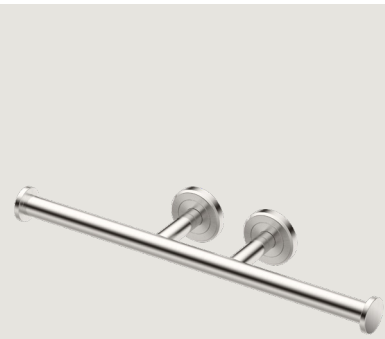

Tissue Holders
 Euro style, 6 $\frac{1}{2}$ " L.

4243	Chrome
4293	Satin Nickel
4243MX	Matte Black
4233	Brushed Brass

Tissue Holders
Traditional style, 2" H.
4243B Chrome
4293B Satin Nickel
4243BMX Matte Black