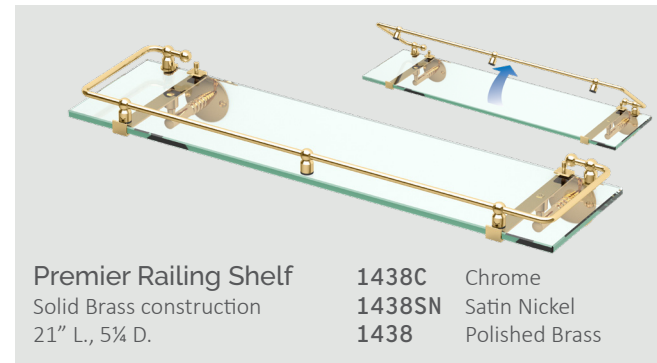

Spa Rack
Stainless steel construction
20½" L., 8½" H.
1532 Chrome

Spa Racks
Stainless steel construction
26½" L., 10½" H.
1534 Chrome
1533 Polished Brass

Spa Racks
Stainless steel construction
26½" L., 8½" H.
1531 Chrome

3-Arm Towel Bar
24" H.
1459 Chrome

MORE essentials

Minimalist Tissue Holders with Mobile Shelf
For cell phone and other mobile devices
7" W., 4" D.
1420 Chrome
1420SN Satin Nickel
1420MX Matte Black
1420B Brushed Brass

Recessed Tissue Holders
Mounting hardware included
6¼" sq., 3¼" D.
782 Chrome
780 Satin Nickel
782MX Matte Black

Premier Railing Shelf
Solid Brass construction
21" L., 5¼" D.
1438C Chrome
1438SN Satin Nickel
1438 Polished Brass

Premier Railing Shelf
Solid Brass construction
20" L., 6" D.
1465 Chrome
1465MX Matte Black

Premier Adjustable Shelf
Solid Brass construction
20½" L., 25" H., 5¼" D.
1394 Chrome

Minimalist Paper Towel Holders
15½" L.
1433C Chrome
1433SN Satin Nickel
1433MX Matte Black