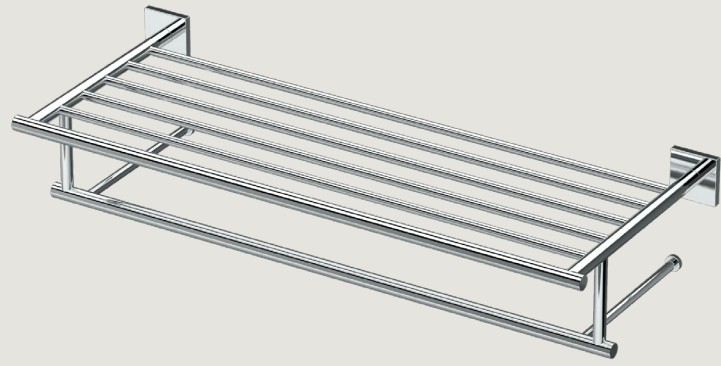

Minimalist Towel Racks
Stainless steel construction
25 3/4" L., 5 1/4" H.
4057 Chrome
4077 Satin Nickel