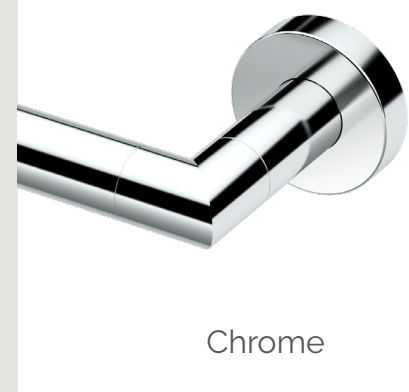

G L A M

24 in. Towel Bars
7/8" dia. tubing
4630 Chrome
4640 Satin Nickel
4630MX Matte Black
4310 Polished Nickel

18 in. Towel Bars
7/8" dia. tubing
4631 Chrome
4641 Satin Nickel
4631MX Matte Black
4311 Polished Nickel