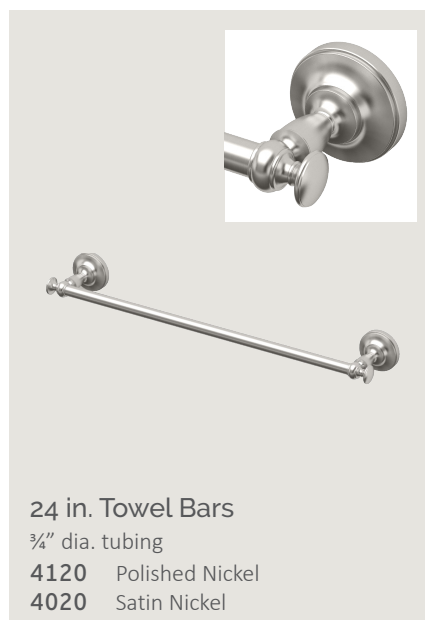

Towel Rings
6½" dia.
4122 Polished Nickel
4022 Satin Nickel

Tissue Holders
Euro Style, 7½" L.
4123 Polished Nickel
4023 Satin Nickel

Robe Hooks
4¾" H.
4125 Polished Nickel
4025 Satin Nickel

Glass Shelves
20¾" L., 5½" D.
8mm Tempered Glass
4126 Polished Nickel
4026 Satin Nickel

TAVERN

Polished Nickel

Satin Nickel

24 in. Towel Bars
¾" dia. tubing
4120 Polished Nickel
4020 Satin Nickel

18 in. Towel Bars
¾" dia. tubing
4121 Polished Nickel
4021 Satin Nickel

Double Towel Bars
24" L.
4124 Polished Nickel
4024 Satin Nickel