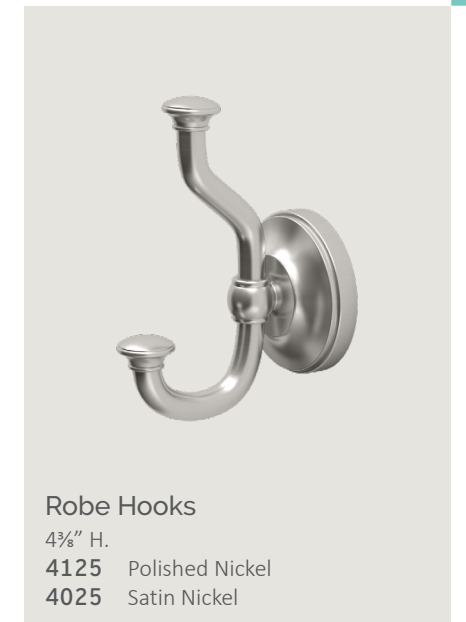

Towel Ring
6 1/2" dia.
5284 Chrome & Porcelain

Tissue Holder
Traditional Style, 2 3/4" H.
5283 Chrome & Porcelain

Robe Hook
3 3/4" H.
5285 Chrome & Porcelain

Glass Shelf
20 1/8" L., 5 1/2" D.
8mm Tempered Glass
5287 Chrome & Porcelain

Frameless Rectangle
19 1/2" W. x 24" H.
5726SM Chrome & Porcelain

Frameless Large Oval
24" W. x 32" H.
5726LG Chrome & Porcelain

Frameless Oval
19 1/2" W. x 26 1/2" H.
5726 Chrome & Porcelain

Premium Metal Framed Large Rectangle
24 1/2" W. x 32 1/2" H.
5726FS Chrome & Porcelain

Towel Rings
6½" dia.
4122 Polished Nickel
4022 Satin Nickel

Tissue Holders
Euro Style, 7½" L.
4123 Polished Nickel
4023 Satin Nickel

Robe Hooks
4¾" H.
4125 Polished Nickel
4025 Satin Nickel

Glass Shelves
20¾" L., 5½" D.
8mm Tempered Glass
4126 Polished Nickel
4026 Satin Nickel