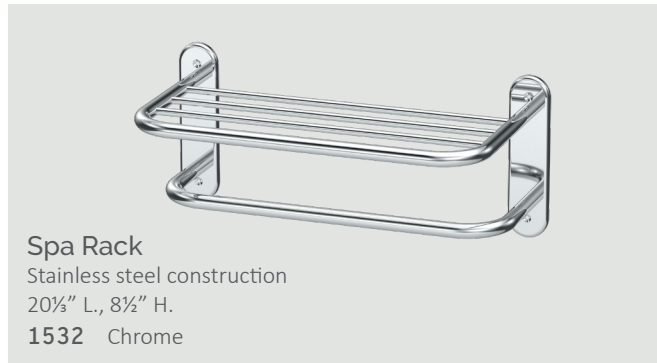

Spa Racks
Stainless steel construction
21½" L., 10" H.
1541 Chrome
1541SN Satin Nickel