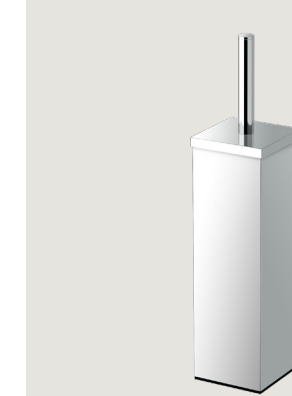

SQUARE

Elegant Square Toilet Brush Holders

14½" H.

1488 Chrome
1489 Satin Nickel
1488MX Matte Black