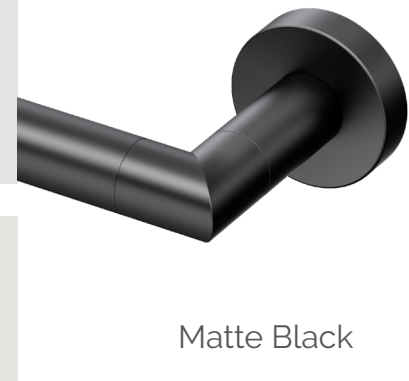

Double Towel Bars
 24" L.
 4634 Chrome
 4644 Satin Nickel
 4634MX Matte Black
 4314 Polished Nickel

Towel Rings
 6 1/2" dia.
 4632 Chrome
 4642 Satin Nickel
 4632MX Matte Black
 4312 Polished Nickel

Tissue Holders
 Euro Style, 6 3/4" L.
 4633 Chrome
 4643 Satin Nickel
 4633MX Matte Black
 4313 Polished Nickel

Tissue Holders
 Traditional Style, 2" H.
 4633B Chrome
 4643B Satin Nickel
 4633BMX Matte Black
 4313B Polished Nickel

Tissue Holders
Holds up to 2 rolls, 14" L.

4633A	Chrome
4643A	Satin Nickel
4633AMX	Matte Black
4313A	Polished Nickel