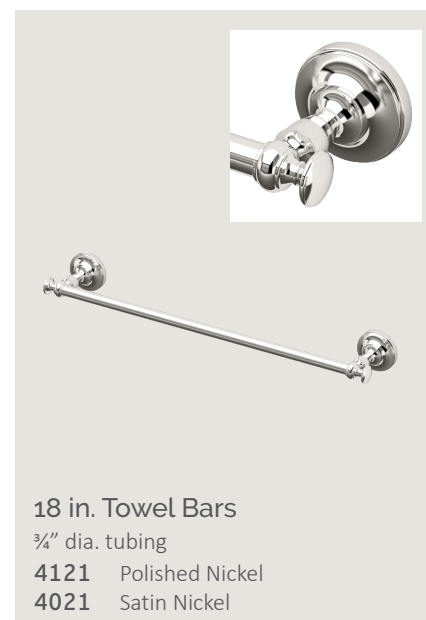

Towel Rings
6½" dia.
4122 Polished Nickel
4022 Satin Nickel

Tissue Holders
Euro Style, 7½" L.
4123 Polished Nickel
4023 Satin Nickel

Robe Hooks
4¾" H.
4125 Polished Nickel
4025 Satin Nickel

Glass Shelves
20¾" L., 5½" D.
8mm Tempered Glass
4126 Polished Nickel
4026 Satin Nickel

TAVERN

Polished Nickel

Satin Nickel

24 in. Towel Bars
¾" dia. tubing
4120 Polished Nickel
4020 Satin Nickel

18 in. Towel Bars
¾" dia. tubing
4121 Polished Nickel
4021 Satin Nickel

Double Towel Bars
24" L.
4124 Polished Nickel
4024 Satin Nickel