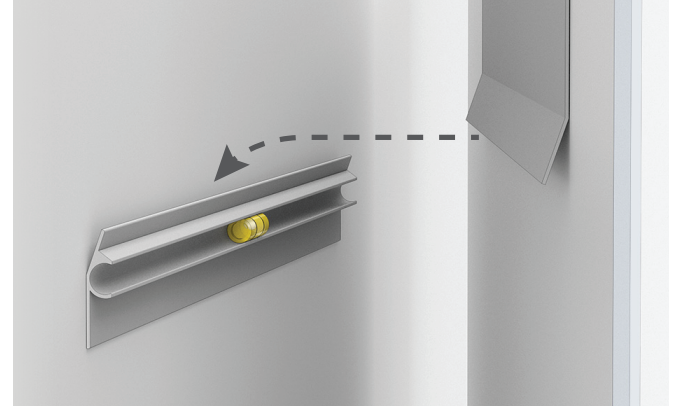

FLUSH MOUNT MIRRORS

HANG-IT®
EZ MOUNT SYSTEM
with built-in level