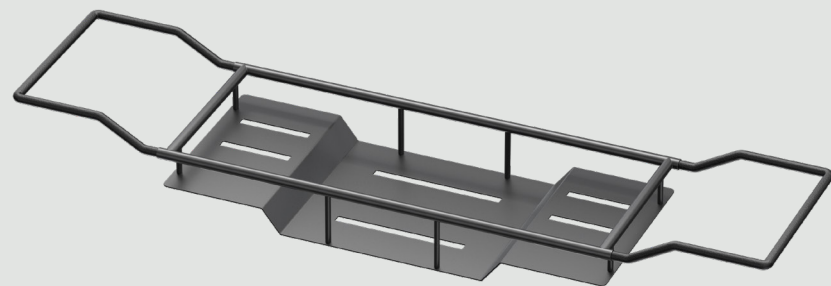

Curtain Rings

set of 2 **834** Chrome
1 1/2" dia. **835** Satin Nickel
Solid Brass construction **831** Bronze

Modern Bath Tub Caddies

Stainless steel construction
28" - 37" W. adjustable
1418C Chrome
1418MX Satin Nickel