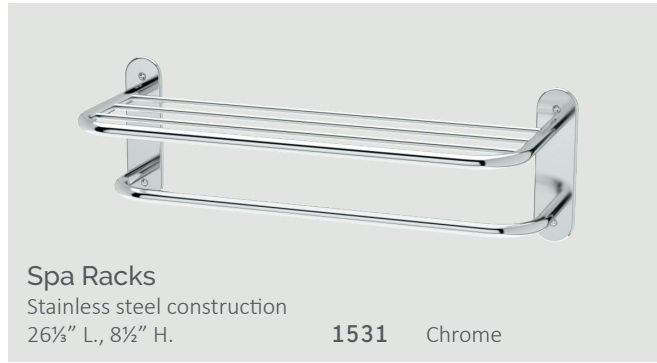

Matches Glam
Bath Accessories
See page 25

Spa Towel Racks
Stainless steel construction
26½" L., 5½" H.
5376 Chrome
5378 Satin Nickel

Matches Designer II
Bath Accessories
See page 43

S P A
e s s e n t i a l s

Spa Rack
Stainless steel construction
21½" L., 6½" H.
1537 Chrome

Spa Racks
Stainless steel construction
21½" L., 10" H.
1541 Chrome
1541SN Satin Nickel

Spa Rack
Stainless steel construction
23" L.
1544 Chrome

Spa Rack
Stainless steel construction
20½" L., 8½" H.
1532 Chrome

Spa Racks
Stainless steel construction
26½" L., 10½" H.
1534 Chrome
1533 Polished Brass

Spa Racks
Stainless steel construction
26½" L., 8½" H.
1531 Chrome

3-Arm Towel Bar
24" H.
1459 Chrome

MORE essentials

Minimalist Tissue Holders with Mobile Shelf
For cell phone and other mobile devices
7" W., 4" D.
1420 Chrome
1420SN Satin Nickel
1420MX Matte Black
1420B Brushed Brass