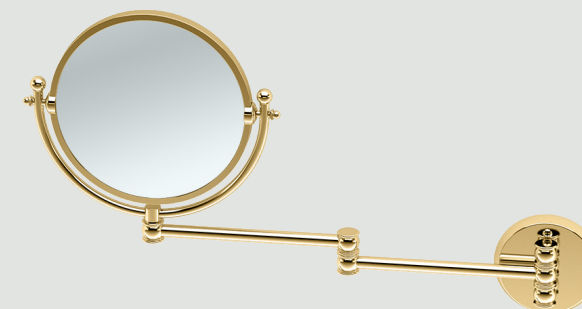

COSMETIC MIRRORS

essentials

all cosmetic mirrors pivot

PIVOTS

Table Mirrors
Solid Brass construction
3x Magnification on one side
8 3/4" H. 7 1/2" dia.
1391MX Matte Black

Accordion Mirrors
Solid Brass construction
3x Magnification on one side
7 1/2" dia.
Arm fully extended 24" L. Closed 4" L.
1439C Chrome
1439SN Satin Nickel