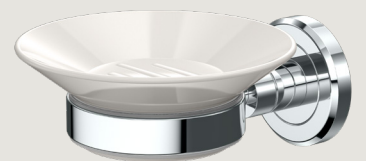

Soap Dish Holders
4½" W.
1940 Chrome
1940MX Matte Black