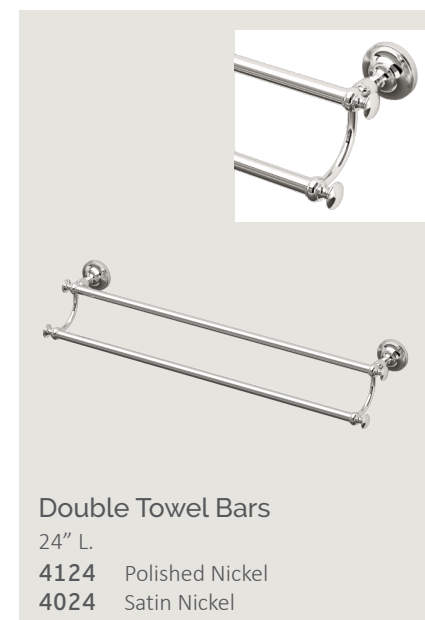

Towel Rings
6½" dia.
4122 Polished Nickel
4022 Satin Nickel

Tissue Holders
Euro Style, 7½" L.
4123 Polished Nickel
4023 Satin Nickel

Robe Hooks
4¾" H.
4125 Polished Nickel
4025 Satin Nickel

Glass Shelves
20¾" L., 5½" D.
8mm Tempered Glass
4126 Polished Nickel
4026 Satin Nickel

TAVERN

Polished Nickel

Satin Nickel

24 in. Towel Bars
¾" dia. tubing
4120 Polished Nickel
4020 Satin Nickel

18 in. Towel Bars
¾" dia. tubing
4121 Polished Nickel
4021 Satin Nickel

Double Towel Bars
24" L.
4124 Polished Nickel
4024 Satin Nickel