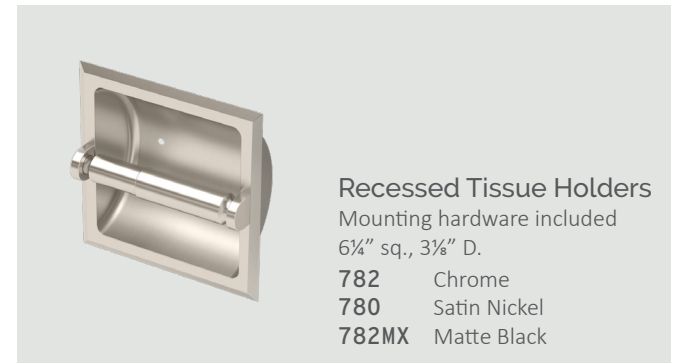

Spa Rack
Stainless steel construction
20½" L., 8½" H.
1532 Chrome

Spa Racks
Stainless steel construction
26½" L., 10½" H.
1534 Chrome
1533 Polished Brass

Spa Racks
Stainless steel construction
26½" L., 8½" H.
1531 Chrome

3-Arm Towel Bar
24" H.
1459 Chrome

MORE essentials

Minimalist Tissue Holders with Mobile Shelf
For cell phone and other mobile devices
7" W., 4" D.
1420 Chrome
1420SN Satin Nickel
1420MX Matte Black
1420B Brushed Brass