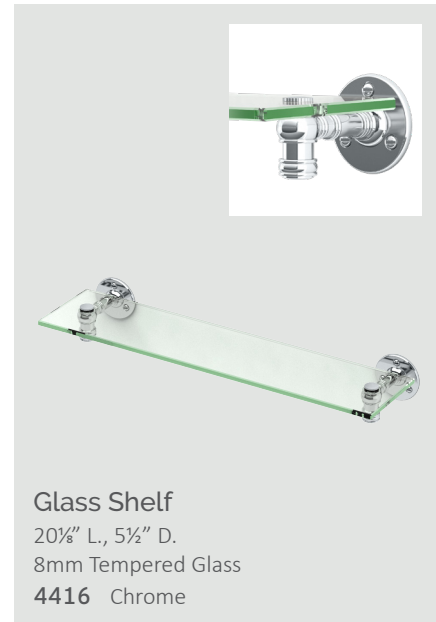

PIVOTS

Frameless Large Rectangle
23½" W. × 31½" H.
4129S Polished Nickel
4029S Satin Nickel

Frameless Rectangle
19½" W. × 24" H.
4129SM Polished Nickel
4029SM Satin Nickel

Frameless Large Oval
24" W. × 32" H.
4129LG Polished Nickel
4029LG Satin Nickel

Frameless Oval
19½" W. × 26½" H.
4129 Polished Nickel
4029 Satin Nickel

Premium Metal Framed Large Rectangle
24½" W. × 32½" H.
4129FS Polished Nickel
4029FS Satin Nickel

C A F É

30 in. Towel Bars
 $\frac{3}{4}$ " dia. tubing
5078 Chrome
5078MX Matte Black
5058 Brushed Brass