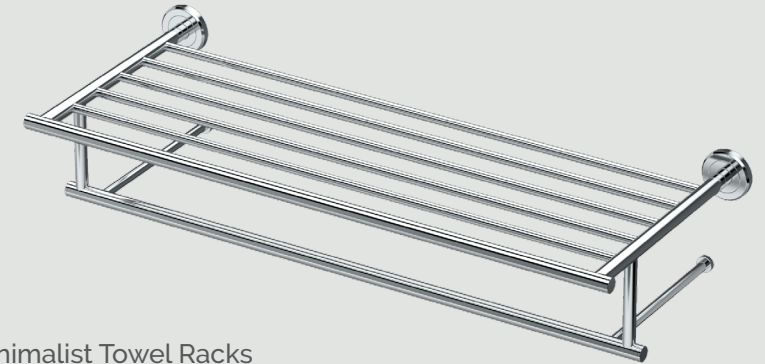

Minimalist Towel Racks
Stainless steel construction
25¾" L., 5¼" H.
4247 Chrome
4297 Satin Nickel
4247MX Matte Black