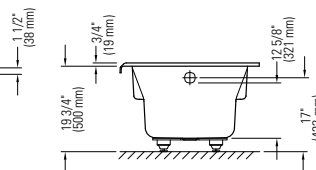

ZENYA 3260 AFR

59 3/4" x 31 7/8" x 19 3/4" [52 gallons]
with integrated tiling flange

*ABOVE-THE-FLOOR ROUGH (AFR)