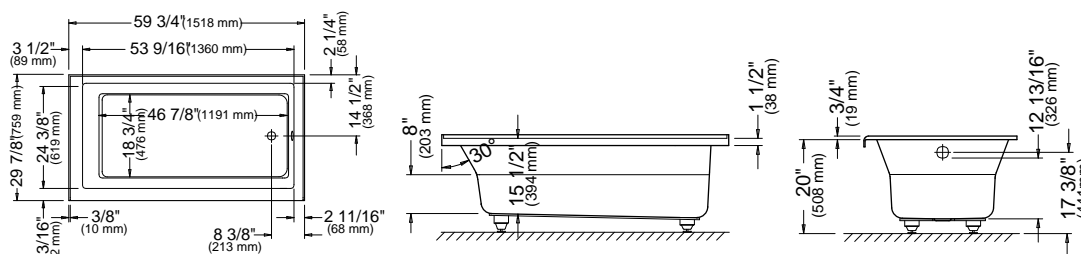

ALBANA 3060 AFR

59 3/4" x 29 7/8" x 20" [48 gallons]
with integrated tiling flange

*ABOVE-THE-FLOOR ROUGH (AFR)

60" ZENYA SKIRT

GENERAL OPTIONS

Acrylic colors: white Standard
biscuit* or bone* (allow 3 weeks for delivery) Add $395

Available in left or right version (integrated tiling flange)

60" Zenya skirt (not factory-installed) **E12.18960.0000** $515

Drain D105 (20"): chrome finish **62.4020.102.60** $185

Black neck pillow (12" x 4") **18.6000.100.20** $95

WHIRLPOOL OPTIONS

Finish for Whirlpool jets: white Standard
Other: chrome Add $200

Inline heater 110 V $375

ACTIV-AIR OPTIONS

Finish for Activ-Air jets: white Standard
Other: chrome Add $90

Blower hose extension 72" **95.5013.167.00** $100

Blower hose extension 96" **95.5013.168.00** $100

Blower extensions are necessary when the blower is located more than 4' from the pneumatic control.

* Customized product, non cancellable, non returnable.
All systems and options automatically come in the same colour as the bathtub unless otherwise specified on the purchase order.

Bathtub only left drain
Bathtub only right drain

E10.21210.4500 $1360
E10.21210.4000 $1360

Whirlpool left drain
Whirlpool left drain

E15.21210.450030 $2150
E15.21210.400030 $2150

Included: 6 round jets, two air controls, one 7.5 A pump and one pneumatic control.

Activ-Air left drain
Activ-Air right drain

E15.21210.450010 $2850
E15.21210.400010 $2850

Included: 32 Activ-Air micro-jets, one blower with heating element (200 W) and one pneumatic control.

Whirlpool/Activ-Air combo left drain
Whirlpool/Activ-Air combo right drain

E15.21210.450031 $3700
E15.21210.400031 $3700

Included: 6 round jets, 31 Activ-Air micro-jets, two air controls, one 7.5 A pump, one blower with heating element (200 W) and two pneumatic controls.

→ : Whirlpool jets   ○ : Activ-Air jets   S : Suction
T : Whirlpool control   A : Activ-Air control   P : Pump

Note: The blower is never installed.