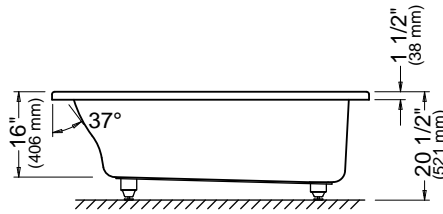

Bathtub only

E10.20710.0000 $1045

Whirlpool

Included: 6 round jets, two air controls, one 7.5 A pump and one pneumatic control.

E15.20710.000030 $1850

Activ-Air

Included: 29 Activ-Air micro-jets, one blower with heating element (200 W) and one pneumatic control.

E15.20710.000010 $2550

Whirlpool/Activ-Air combo

Included: 6 round jets, 28 Activ-Air micro-jets, two air controls, one 7.5 A pump, one blower with heating element (200 W) and two pneumatic controls.

E15.20710.000031 $3400

→ : Whirlpool jets   ○ : Activ-Air jets   S : Suction
T : Whirlpool control   A : Activ-Air control   P : Pump

Note: The blower is never installed.

GENERAL OPTIONS

Acrylic colors: white Standard
biscuit* or bone* (allow 3 weeks for delivery) Add $395

Drain D105 (20"): chrome finish 62.4020.102.60 $185

Black neck pillow (12" x 4") 18.6000.100.20 $95

WHIRLPOOL OPTIONS

Finish for Whirlpool jets: white Standard
Other: chrome Add $200

Inline heater 110 V $375

ACTIV-AIR OPTIONS

Finish for Activ-Air jets: white Standard
Other: chrome Add $90

Blower hose extension 72" 95.5013.167.00 $100

Blower hose extension 96" 95.5013.168.00 $100

Blower extensions are necessary when the blower is located more than 4' from the pneumatic control.

* Customized product, non cancellable, non returnable.

All systems and options automatically come in the same colour as the bathtub unless otherwise specified on the purchase order.