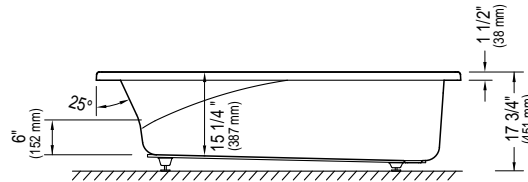

Note: The blower is never installed.

VELONA 3666

66" x 36" x 17 3/4" [64 gallons]

Bathtub only

E10.16825.0000 \$1700

Whirlpool

E15.16825.000030 \$2475

Included: 6 round jets, two air controls, one 7.5 A pump and one pneumatic control.