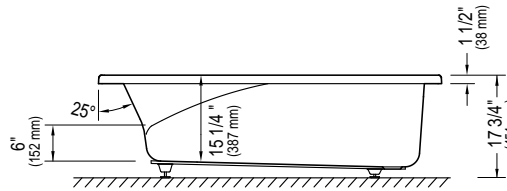

VELONA 3660

60" x 36" x 17 3/4" [57 gallons]

GENERAL OPTIONS

Acrylic colors: white Standard
biscuit* or bone* (allow 3 weeks for delivery) Add $395

Drain D105 (20"): chrome finish 62.4020.102.60 $185

Black neck pillow (12" x 4") 18.6000.100.20 $95

WHIRLPOOL OPTIONS

Finish for Whirlpool jets: white Standard
Other: chrome Add $200

Inline heater 110 V $375

ACTIV-AIR OPTIONS

Finish for Activ-Air jets: white Standard
Other: chrome Add $90

Blower hose extension 72" 95.5013.167.00 $100

Blower hose extension 96" 95.5013.168.00 $100

Blower extensions are necessary when the blower is located more than 4' from the pneumatic control.

* Customized product, non cancellable, non returnable.

All systems and options automatically come in the same colour as the bathtub unless otherwise specified on the purchase order.

Textured bottom.

E10.16816.0000 $1155

E15.16816.000030 $1955

Included: 6 round jets, two air controls, one 7.5 A pump and one pneumatic control.

E15.16816.000010 $2655

Included: 31 Activ-Air micro-jets, one blower with heating element (200 W) and one pneumatic control.

E15.16816.000031 $3505

Included: 6 round jets, 30 Activ-Air micro-jets, two air controls, one 7.5 A pump, one blower with heating element (200 W) and two pneumatic controls.

→ : Whirlpool jets   ○ : Activ-Air jets   S : Suction
T : Whirlpool control   A : Activ-Air control   P : Pump

Note: The blower is never installed.