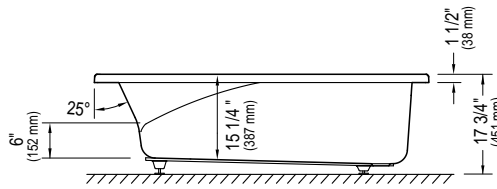

Note: The blower is never installed.

VELONA 3260

60" x 32" x 17 3/4" [48 gallons]

Bathtub only

E10.16812.0000 \$1065

Whirlpool

Included: 6 round jets, two air controls, one 7.5 A pump and one pneumatic control.