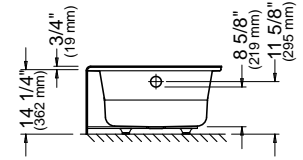

Textured bottom.

ASTICA 3060 ADA

59 3/4" x 29 7/8" x 14 1/4" [37 gallons]
with integrated tiling flange and skirt

Bathtub only left drain
Bathtub only right drain

E10.21310.5500 \$1360
E10.21310.5000 \$1360