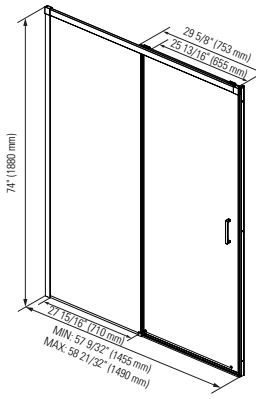

SELLA 60

All dimensions are approximate and subject to change without notice. Please refer to the installation guide before beginning the installation.