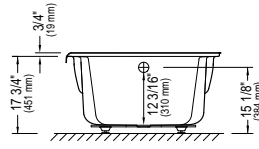

→ : Whirlpool jets ○ : Activ-Air jets S : Suction
 T : Whirlpool control A : Activ-Air control P : Pump

Note: The blower is never installed.

VELONA 3660

59 3/4" x 35 7/8" x 17 3/4" [57 gallons]
with integrated tiling flange