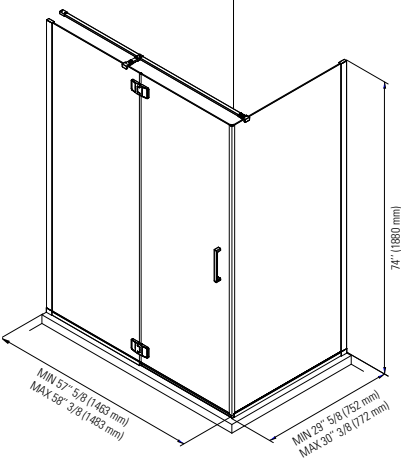

SPACE REQUIREMENT

SPACE REQUIREMENT

AZELIA 3260

AZELIA 3660

DOOR OPENING FOR AZELIA MODELS 23 5/8" (600MM)

AZELIA

FRONT GLASS PANELS ONLY
(RIGHT OR LEFT OPENING)
6 MM TEMPERED GLASS

AZELIA 36	Chrome/clear	31.1308.022.30	\$1000
AZELIA 48	Chrome/clear	31.1308.052.30	\$1050
AZELIA 60	Chrome/clear	31.1308.062.30	\$1100