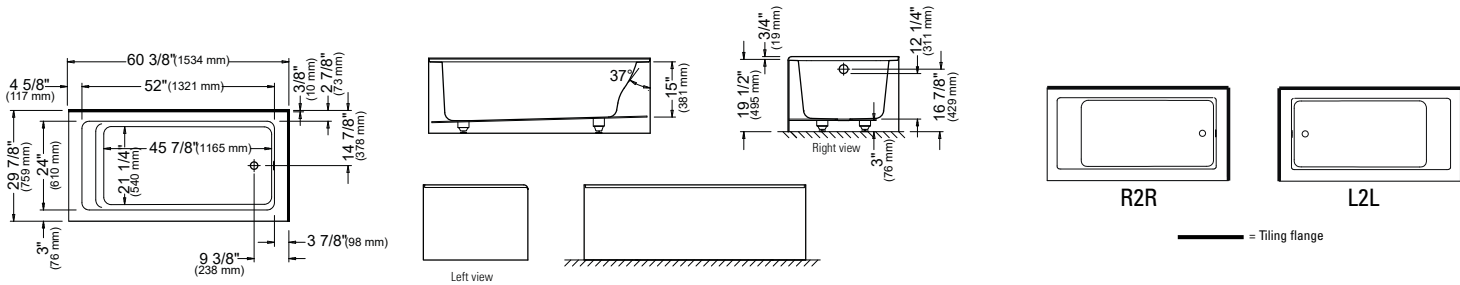

○ : Activ-Air jets A : Activ-Air control

Note: The blower is never installed.

PIA 3060 AFR

60 3/8" x 29 7/8" x 19 1/2" [53 gallons]

With integrated tiling flange and integrated skirt on two sides. The skirt is on the front of the bathtub and behind the backrest.