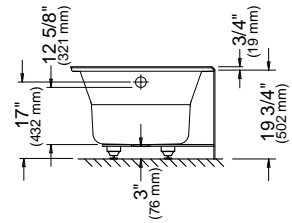

Note: The blower is never installed.

ALBANA 3260 AFR

59 3/4" x 31 7/8" x 19 3/4" [54 gallons]
with integrated tiling flange and skirt

* ABOVE-THE-FLOOR ROUGH (AFR)

Bathtub only left drain
Bathtub only right drain