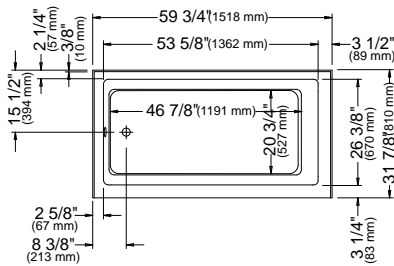

Note: The blower is never installed.

ALBANA 3260 AFR

59 3/4" x 31 7/8" x 19 3/4" [54 gallons]
with integrated tiling flange

* ABOVE-THE-FLOOR ROUGH (AFR)

60" ZENYA SKIRT

Bathtub only left drain
Bathtub only right drain