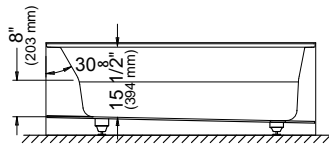

Note: The blower is never installed.

ALBANA 3260 AFR

59 3/4" x 31 7/8" x 19 3/4" [54 gallons]
with integrated tiling flange and skirt

* ABOVE-THE-FLOOR ROUGH (AFR)

Bathtub only left drain
Bathtub only right drain