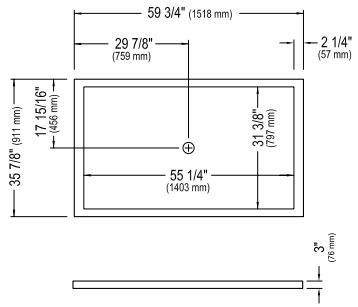

SHOWER BASES	Standard colors
ZEN 6036	$1065
ZEN 6032	$1065
ZEN 6030	$1065
ZEN 4836	$955
ZEN 3636 RO	$845
ZEN 3636	$860

BASE ZEN 6036 AF
35 7/8" x 59 3/4" x 2 1/2"

ZEN 6036 SHOWER BASE		
Acrylic colors: white	Standard	
biscuit* or bone* (allow 3 weeks for delivery)	Add $395	
Integrated tiling flange (customer's specifications)		
DOORS		
AZELIA 60 (front panels only)		
Chrome/Clear	31.1308.062.30	$1100
AZELIA 3660 (front panels and return glass panel)		
Chrome/Clear	31.1308.263.30	$1450
SELLA 60 (front panels only)		
Chrome/Clear	31.1324.062.30	$1300
SELLA 3660 (front panels and return glass panel)		
Chrome/Clear	31.1324.263.30	$1650

BASE ZEN 6032 AF
32" x 59 3/4" x 3"

ZEN 6032 SHOWER BASE		
Acrylic colors: white	Standard	
biscuit* or bone* (allow 3 weeks for delivery)	Add $395	
Integrated tiling flange (customer's specifications)		
DOORS		
AZELIA 60 (front panels only)		
Chrome/Clear	31.1308.062.30	$1100
AZELIA 3260 (front panels and return glass panel)		
Chrome/Clear	31.1308.163.30	$1350
SELLA 60 (front panels only)		
Chrome/Clear	31.1324.062.30	$1300
SELLA 3260 (front panels and return glass panel)		
Chrome/Clear	31.1324.163.30	$1550

*Customized products, non cancellable, non returnable.