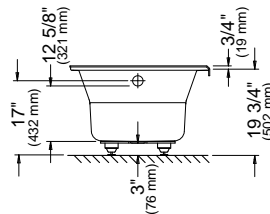

Note: The blower is never installed.

ALBANA 3260 AFR

59 3/4" x 31 7/8" x 19 3/4" [54 gallons]
with integrated tiling flange

* ABOVE-THE-FLOOR ROUGH (AFR)

60" ZENYA SKIRT

Bathtub only left drain
Bathtub only right drain