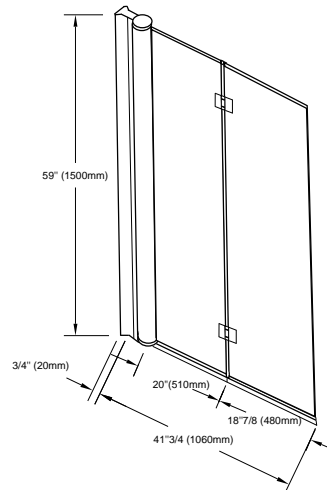

HERENCIA

Opening angle: 180° angle outward

DESCRIPTIONS

2 panels clear tempered glass door.

Can be installed left or right.

Square brass hinges.

Hand polished aluminum extrusions easy to install and allows a 3/4" adjustment on either side for walls that are out of plumb.

6 mm tempered glass with polished edges.

Wall panel (pivot 180°).

2nd panel (pivot 180° and 20° inside).

HERENCIA BATHTUB DOOR

Chrome/Clear   **32.1298.092.30** $1020