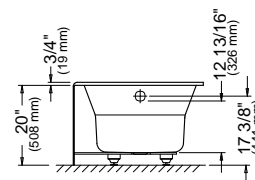

ALBANA 3060 AFR

59 3/4" x 29 7/8" x 20" [47 gallons]
with integrated tiling flange and skirt

*ABOVE-THE-FLOOR ROUGH (AFR)

GENERAL OPTIONS

Acrylic colors: white Standard
biscuit* or bone* (allow 3 weeks for delivery) Add $395

Available in left or right version (integrated tiling flange)

Integrated skirt

Drain D105 (20"): chrome finish 62.4020.102.60 $185

Black neck pillow (12" x 4") 18.6000.100.20 $95

WHIRLPOOL OPTIONS

Finish for Whirlpool jets: white Standard
Other: chrome Add $200

Inline heater 110 V $375

ACTIV-AIR OPTIONS

Finish for Activ-Air jets: white Standard
Other: chrome Add $90

Blower hose extension 72" 95.5013.167.00 $100

Blower hose extension 96" 95.5013.168.00 $100

Blower extensions are necessary when the blower is located more than 4' from the pneumatic control.

* Customized product, non cancellable, non returnable.

All systems and options automatically come in the same colour as the bathtub unless otherwise specified on the purchase order.

Bathtub only left drain
Bathtub only right drain

E10.21210.5500 $1360
E10.21210.5000 $1360

Whirlpool left drain
Whirlpool right drain

E15.21210.550030 $2150
E15.21210.500030 $2150

Included: 6 round jets, two air controls, one 7.5 A pump and one pneumatic control.

Activ-Air left drain
Activ-Air right drain

E15.21210.550010 $2850
E15.21210.500010 $2850

Included: 32 Activ-Air micro-jets, one blower with heating element (200 W) and one pneumatic control.

Whirlpool/Activ-Air combo left drain
Whirlpool/Activ-Air combo right drain

E15.21210.550031 $3700
E15.21210.500031 $3700

Included: 6 round jets, 31 Activ-Air micro-jets, two air controls, one 7.5 A pump, one blower with heating element (200 W) and two pneumatic controls.

→ : Whirlpool jets   ○ : Activ-Air jets   S : Suction
T : Whirlpool control   A : Activ-Air control   P : Pump

Note: The blower is never installed.