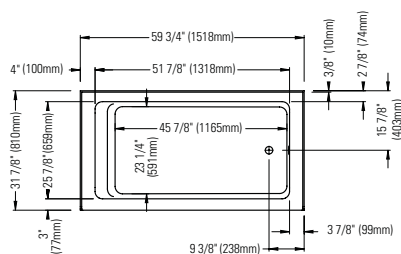

59 3/4" x 31 7/8" x 19 1/2" [56.5 gallons]
with integrated tiling flange

*ABOVE-THE-FLOOR ROUGH (AFR)

GENERAL OPTIONS

Acrylic colors: white		Standard
biscuit* or bone* (allow 3 weeks for delivery)		Add \$395
Available in left or right version (integrated tiling flange)		
Drain D105 (20"): chrome finish	62.4020.102.60	\$185
Black neck pillow (12" x 4")	18.6000.100.20	\$95