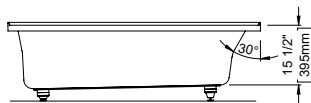

Note: The blower is never installed.

ALBANA 3266 AFR

65 3/4" x 31 7/8" x 19 3/4" [59.7 gallons]
with integrated tiling flange

* ABOVE-THE-FLOOR ROUGH (AFR)

Bathtub only left drain
Bathtub only right drain