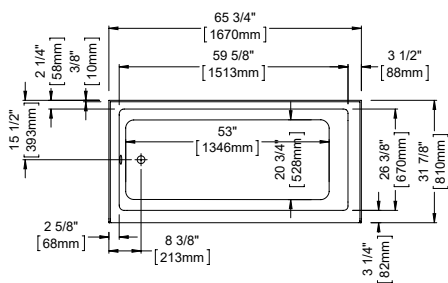

Note: The blower is never installed.

ALBANA 3266 AFR

65 3/4" x 31 7/8" x 19 3/4" [59.7 gallons]
with integrated tiling flange

* ABOVE-THE-FLOOR ROUGH (AFR)

Bathtub only left drain
Bathtub only right drain