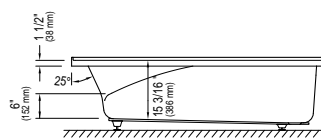

65 3/4" x 35 7/8" x 17 3/4" [64 gallons]
with integrated tiling flange

66" VELONA SKIRT

GENERAL OPTIONS

Acrylic colors: white Standard
 biscuit* or bone* (allow 3 weeks for delivery) Add \$395

Available in left or right version (integrated tiling flange)