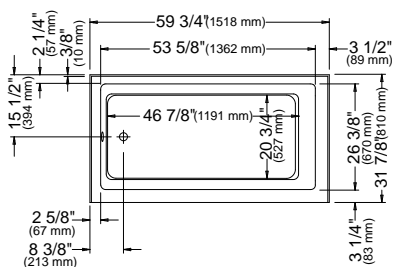

* Customized product, non cancellable, non returnable.

All systems and options automatically come in the same colour as the bathtub unless otherwise specified on the purchase order.

ALBANA 3260

59 3/4" x 31 7/8" x 18" [54 gallons]
with integrated tiling flange and skirt