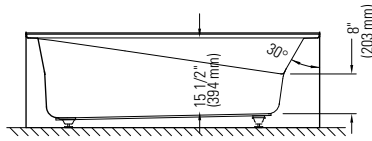

Note: The blower is never installed.

AZEA 3260

59 3/4" x 31 7/8" x 18" [54 gallons]
with integrated tiling flange and skirt

Bathtub only left drain
Bathtub only right drain

E10.21512.5500 \$1415
E10.21512.5000 \$1415