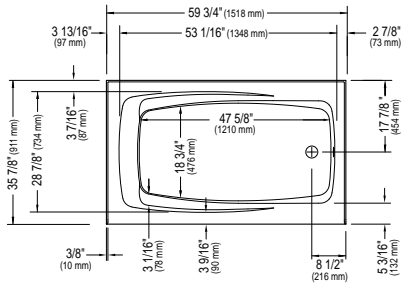

VELONA 3660

59 3/4" x 35 7/8" x 17 3/4" [57 gallons]
with integrated tiling flange

Bathtub only left drain
Bathtub only right drain

E10.16816.4500 $1105
E10.16816.4000 $1155

Whirlpool left drain
Whirlpool right drain

E15.16816.450030 $1955
E15.16816.400030 $1955

Included: 6 round jets, two air controls, one 7.5 A pump and one pneumatic control.

Activ-Air left drain
Activ-Air right drain

E15.16816.450010 $2655
E15.16816.400010 $2655

Included: 31 Activ-Air micro-jets, one blower with heating element (200 W) and one pneumatic control.

Whirlpool/Activ-Air combo left drain
Whirlpool/Activ-Air combo right drain

E15.16816.450031 $3505
E15.16816.400031 $3505

Included: 6 round jets, 30 Activ-Air micro-jets, two air controls, one 7.5 A pump, one blower with heating element (200 W) and two pneumatic controls.

→ : Whirlpool jets   ○ : Activ-Air jets   S : Suction
T : Whirlpool control   A : Activ-Air control   P : Pump

Note: The blower is never installed.

GENERAL OPTIONS

Acrylic colors: white Standard
biscuit* or bone* (allow 3 weeks for delivery) Add $395

Available in left or right version (integrated tiling flange)

60" Velona skirt (not factory-installed) **E12.16860.0000** $515

Drain D105 (20"): chrome finish **62.4020.102.60** $185

Black neck pillow (12" x 4") **18.6000.100.20** $95

WHIRLPOOL OPTIONS

Finish for Whirlpool jets: white Standard
Other: chrome Add $200

Inline heater 110 V $375

ACTIV-AIR OPTIONS

Finish for Activ-Air jets: white Standard
Other: chrome Add $90

Blower hose extension 72" **95.5013.167.00** $100

Blower hose extension 96" **95.5013.168.00** $100

Blower extensions are necessary when the blower is located more than 4' from the pneumatic control.

* Customized product, non cancellable, non returnable.

All systems and options automatically come in the same colour as the bathtub unless otherwise specified on the purchase order.

Textured bottom.