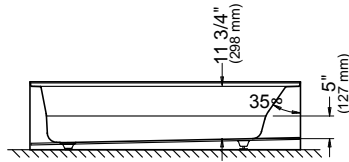

Textured bottom.

ASTICA 3060 ADA

59 3/4" x 29 7/8" x 14 1/4" [37 gallons]
with integrated tiling flange and skirt

Bathtub only left drain
Bathtub only right drain

E10.21310.5500 \$1360
E10.21310.5000 \$1360