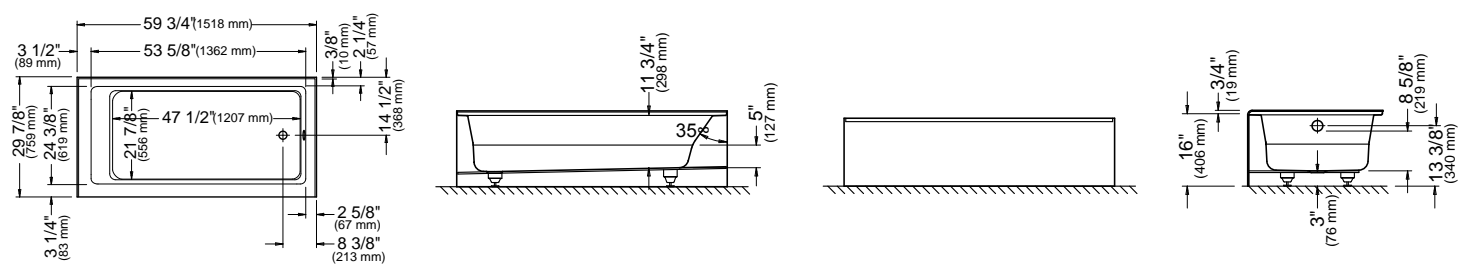

GENERAL OPTIONS		
Acrylic colors: white		Standard
biscuit* or bone* (allow 3 weeks for delivery)		Add $395
Available in left or right version (integrated tiling flange)		
Integrated skirt		
Drain D105 (20"): chrome finish	62.4020.102.60	$185
Black neck pillow (12" x 4")	18.6000.100.20	$95

Bathtub only left drain	E10.21410.5500	$1360
Bathtub only right drain	E10.21410.5000	$1360

* Customized product, non cancellable, non returnable.
All systems and options automatically come in the same colour as the bathtub unless otherwise specified on the purchase order.

Textured bottom.