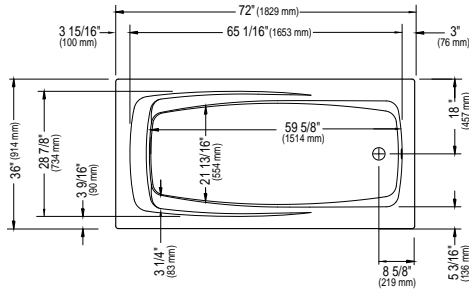

VELONA 3672

72" x 36" x 17 3/4" [71 gallons]

Bathtub only

E10.16828.0000 $1740

Whirlpool

Included: 6 round jets, two air controls, one 7.5 A pump and one pneumatic control.

E15.16828.000030 $2510

Activ-Air

Included: 39 Activ-Air micro-jets, one blower with heating element (200 W) and one pneumatic control.

E15.16828.000010 $3210

Whirlpool/Activ-Air combo
Included: 6 round jets, 38 Activ-Air micro-jets, two air controls, one 7.5 A pump, one blower with heating element (200 W) and two pneumatic controls.

E15.16828.000031 $4060

→ : Whirlpool jets   ○ : Activ-Air jets   S : Suction
T : Whirlpool control   A : Activ-Air control   P : Pump

Note: The blower is never installed.

GENERAL OPTIONS

Acrylic colors: white Standard
biscuit* or bone* (allow 3 weeks for delivery) Add $395

Drain D105 (20"): chrome finish 62.4020.102.60 $185

Black neck pillow (12" x 4") 18.6000.100.20 $95

WHIRLPOOL OPTIONS

Finish for Whirlpool jets: white Standard
Other: chrome Add $200

Inline heater 110 V $375

ACTIV-AIR OPTIONS

Finish for Activ-Air jets: white Standard
Other: chrome Add $90

Blower hose extension 72" 95.5013.167.00 $100

Blower hose extension 96" 95.5013.168.00 $100

Blower extensions are necessary when the blower is located more than 4' from the pneumatic control.

* Customized product, non cancellable, non returnable.
All systems and options automatically come in the same colour as the bathtub unless otherwise specified on the purchase order.

Textured bottom.