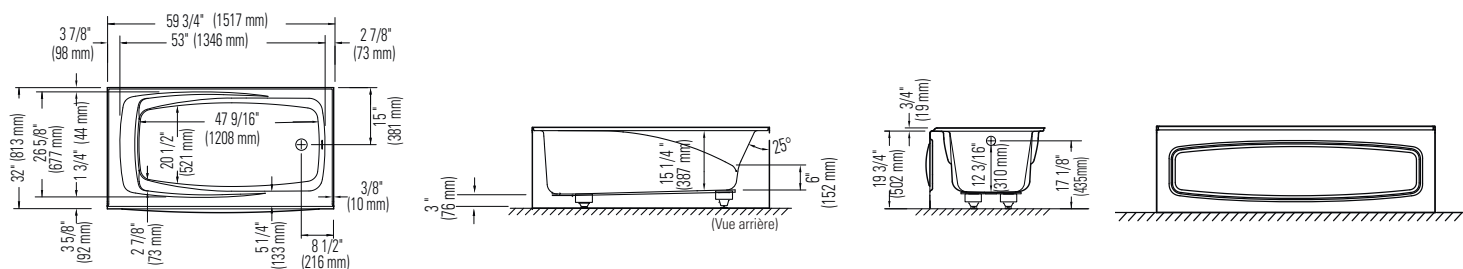

59 3/4" x 32" x 19 3/4" [52 gallons]
with integrated tiling flange and skirt

*ABOVE-THE-FLOOR ROUGH (AFR)

GENERAL OPTIONS

Acrylic colors: white Standard
biscuit* or bone* (allow 3 weeks for delivery) Add \$395