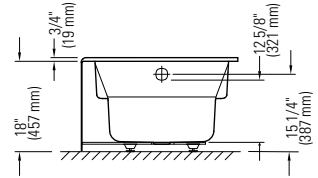

Note: The blower is never installed.

AZEA 3260

59 3/4" x 31 7/8" x 18" [54 gallons]
with integrated tiling flange and skirt

Bathtub only left drain
Bathtub only right drain

E10.21512.5500 \$1415
E10.21512.5000 \$1415