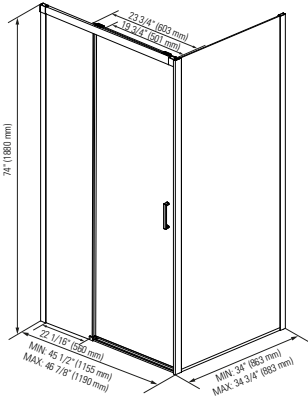

SPACE REQUIREMENT

SELLA 3648

All dimensions are approximate and subject to change without notice. Please refer to the installation guide before beginning the installation.