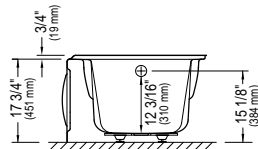

Note: The blower is never installed.

JUNA 3260

59 3/4" x 32" x 17 3/4" [52 gallons]
with integrated tiling flange and skirt

Bathtub only left drain
Bathtub only right drain

E10.16712.5500 \$1290
E10.16712.5000 \$1290