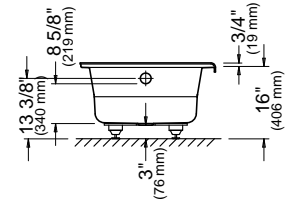

GENERAL OPTIONS

Acrylic colors: white		Standard
biscuit* or bone* (allow 3 weeks for delivery)		Add $395
Available in left or right version (integrated tiling flange)		
Drain D105 (20"): chrome finish	62.4020.102.60	$185
Black neck pillow (12" x 4")	18.6000.100.20	$95

Bathtub only left drain
Bathtub only right drain

E10.21410.4500 $1360
E10.21410.4000 $1360

* Customized product, non cancellable, non returnable.

All systems and options automatically come in the same colour as the bathtub unless otherwise specified on the purchase order.

Textured bottom.