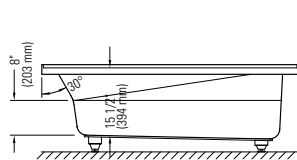

ZENYA 3260 AFR

59 3/4" x 31 7/8" x 19 3/4" [52 gallons]
with integrated tiling flange

*ABOVE-THE-FLOOR ROUGH (AFR)