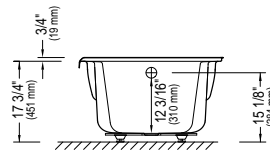

65 3/4" x 31 7/8" x 17 3/4" [54 gallons]
with integrated tiling flange

66" VELONA SKIRT

GENERAL OPTIONS

Acrylic colors: white Standard
 biscuit* or bone* (allow 3 weeks for delivery) Add \$395

Available in left or right version (integrated tiling flange)