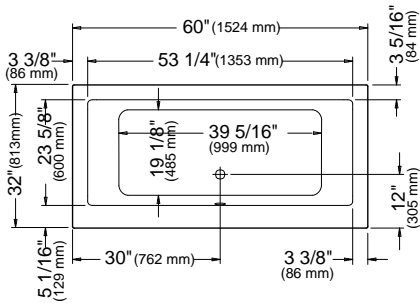

ZALEMA 3260 AFR

60" x 32" x 20 5/8" [50 gallons]

*ABOVE-THE-FLOOR ROUGH (AFR)

Bathtub only

E10.21012.0000 $1185

Whirlpool

E15.21012.000030 $1985

Included: 6 round jets, two air controls, one 7.5 A pump and one pneumatic control.

Activ-Air

E15.21012.000010 $2685

Included: 28 Activ-Air micro-jets, one blower with heating element (200 W) and one pneumatic control.

Whirlpool/Activ-Air combo

E15.21012.000031 $3535

Included: 6 round jets, 27 Activ-Air micro-jets, two air controls, one 7.5 A pump, one blower with heating element (200 W) and two pneumatic controls.

→ : Whirlpool jets   ○ : Activ-Air jets   S : Suction
T : Whirlpool control   A : Activ-Air control   P : Pump

Note: The blower is never installed.

GENERAL OPTIONS

Acrylic colors: white Standard
biscuit* or bone* (allow 3 weeks for delivery) Add $395

Drain D105 (20"): chrome finish 62.4020.102.60 $185

Black neck pillow (12" x 4") 18.6000.100.20 $95

WHIRLPOOL OPTIONS

Finish for Whirlpool jets: white Standard
Other: chrome Add $200

Inline heater 110 V $375

ACTIV-AIR OPTIONS

Finish for Activ-Air jets: white Standard
Other: chrome Add $90

Blower hose extension 72" 95.5013.167.00 $100

Blower hose extension 96" 95.5013.168.00 $100

Blower extensions are necessary when the blower is located more than 4' from the pneumatic control.

* Customized product, non cancellable, non returnable.

All systems and options automatically come in the same colour as the bathtub unless otherwise specified on the purchase order.