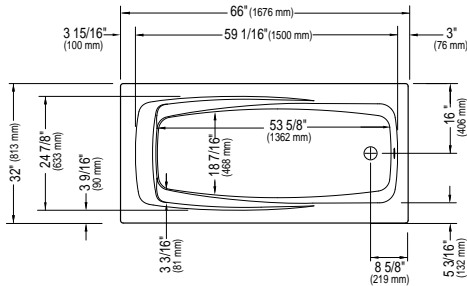

VELONA 3266

66" x 32" x 17 3/4" [54 gallons]

Bathtub only

E10.16822.0000 $1605

Whirlpool

Included: 6 round jets, two air controls, one 7.5 A pump and one pneumatic control.

E15.16822.000030 $2385

Activ-Air

Included: 33 Activ-Air micro-jets, one blower with heating element (200 W) and one pneumatic control.

E15.16822.000010 $3085

Whirlpool/Activ-Air combo

Included: 6 round jets, 32 Activ-Air micro-jets, two air controls, one 7.5 A pump, one blower with heating element (200 W) and two pneumatic controls.

E15.16822.000031 $3935

- ➔ : Whirlpool jets   ○ : Activ-Air jets   S : Suction
- T : Whirlpool control   A : Activ-Air control   P : Pump

Note: The blower is never installed.

GENERAL OPTIONS

Acrylic colors: white Standard
biscuit* or bone* (allow 3 weeks for delivery) Add $395

Drain D105 (20"): chrome finish **62.4020.102.60** $185

Black neck pillow (12" x 4") **18.6000.100.20** $95

WHIRLPOOL OPTIONS

Finish for Whirlpool jets: white Standard
Other: chrome Add $200

Inline heater 110 V $375

ACTIV-AIR OPTIONS

Finish for Activ-Air jets: white Standard
Other: chrome Add $90

Blower hose extension 72" **95.5013.167.00** $100

Blower hose extension 96" **95.5013.168.00** $100

Blower extensions are necessary when the blower is located more than 4' from the pneumatic control.

* Customized product, non cancellable, non returnable.

All systems and options automatically come in the same colour as the bathtub unless otherwise specified on the purchase order.

Textured bottom.