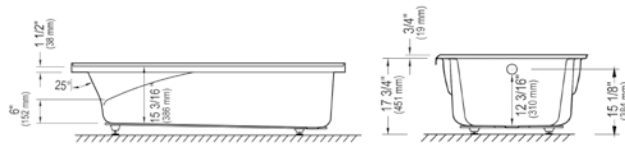

VELONA 3672

71 3/4" x 35 7/8" x 17 3/4" [71 gallons]
with integrated tiling flange

GENERAL OPTIONS

Acrylic colors: white Standard
biscuit* or bone* (allow 3 weeks for delivery) Add $395

Available in left or right version (integrated tiling flange)

72" Velona skirt (not factory-installed) **E12.16872.0000** $600

Drain D105 (20"): chrome finish **62.4020.102.60** $185

Black neck pillow (12" x 4") **18.6000.100.20** $95

WHIRLPOOL OPTIONS

Finish for Whirlpool jets: white Standard
Other: chrome Add $200

Inline heater 110 V $375

ACTIV-AIR OPTIONS

Finish for Activ-Air jets: white Standard
Other: chrome Add $90

Blower hose extension 72" **95.5013.167.00** $100

Blower hose extension 96" **95.5013.168.00** $100

Blower extensions are necessary when the blower is located more than 4' from the pneumatic control.

* Customized product, non cancellable, non returnable.

All systems and options automatically come in the same colour as the bathtub unless otherwise specified on the purchase order.

Textured bottom.

Bathtub only left drain
Bathtub only right drain

E10.16828.4500 $1740
E10.16828.4000 $1740

Whirlpool left drain
Whirlpool right drain

E15.16828.450030 $2510
E15.16828.400030 $2510
Included: 6 round jets, two air controls, one 7.5 A pump and one pneumatic control.

Activ-Air left drain
Activ-Air right drain

E15.16828.450010 $3210
E15.16828.400010 $3210

Included: 39 Activ-Air micro-jets, one blower with heating element (200 W) and one pneumatic control.

Whirlpool/Activ-Air combo left drain
Whirlpool/Activ-Air combo right drain

E15.16828.450031 $4060
E15.16828.400031 $4060

Included: 6 round jets, 38 Activ-Air micro-jets, two air controls, one 7.5 A pump, one blower with heating element (200 W) and two pneumatic controls.