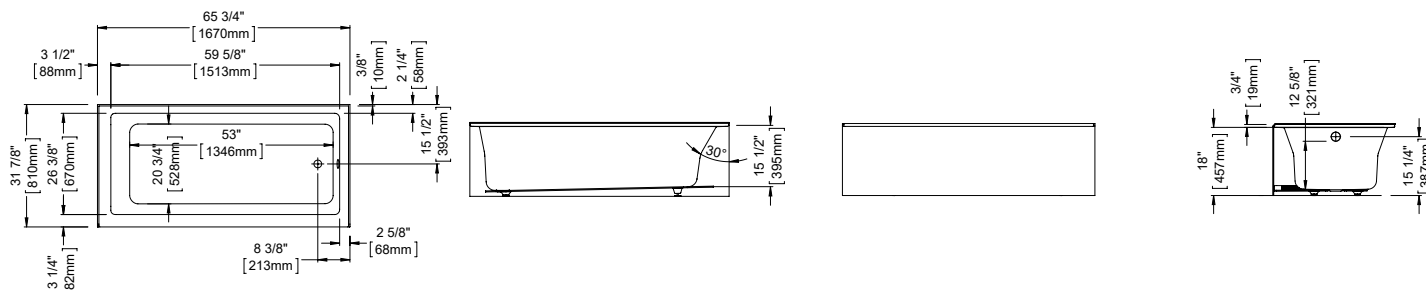

Note: The blower is never installed.

ALBANA 3266

65 3/4" x 31 7/8" x 18" [59.7 gallons]
with integrated tiling flange and skirt

GENERAL OPTIONS

Acrylic colors: white Standard
biscuit* or bone* (allow 3 weeks for delivery) Add \$395