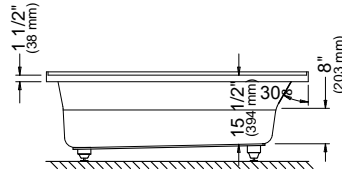

Note: The blower is never installed.

ALBANA 3260 AFR

59 3/4" x 31 7/8" x 19 3/4" [54 gallons]
with integrated tiling flange

* ABOVE-THE-FLOOR ROUGH (AFR)

60" ZENYA SKIRT

Bathtub only left drain
Bathtub only right drain