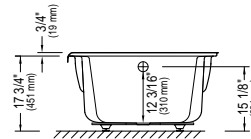

65 3/4" x 35 7/8" x 17 3/4" [64 gallons]
with integrated tiling flange

66" VELONA SKIRT

GENERAL OPTIONS

Acrylic colors: white Standard
 biscuit* or bone* (allow 3 weeks for delivery) Add \$395

Available in left or right version (integrated tiling flange)