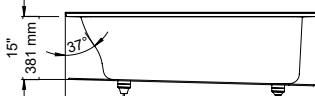

PIA 3260 AFR

59 3/4" x 31 7/8" x 19 1/2" [56.5 gallons]
with integrated tiling flange and skirt

*ABOVE-THE-FLOOR ROUGH (AFR)

GENERAL OPTIONS

Acrylic colors: white Standard
biscuit* or bone* (allow 3 weeks for delivery) Add $395

Available in left or right version (integrated tiling flange)

Integrated skirt

Drain D105 (20"): chrome finish 62.4020.102.60 $185

Black neck pillow (12" x 4") 18.6000.100.20 $95

WHIRLPOOL OPTIONS

Finish for Whirlpool jets: white Standard
Other: chrome Add $200

Inline heater 110 V $375

ACTIV-AIR OPTIONS

Finish for Activ-Air jets: white Standard
Other: chrome Add $90

Blower hose extension 72" 95.5013.167.00 $100

Blower hose extension 96" 95.5013.168.00 $100

Blower extensions are necessary when the blower is located more than 4' from the pneumatic control.

* Customized product, non cancellable, non returnable.

All systems and options automatically come in the same colour as the bathtub unless otherwise specified on the purchase order.