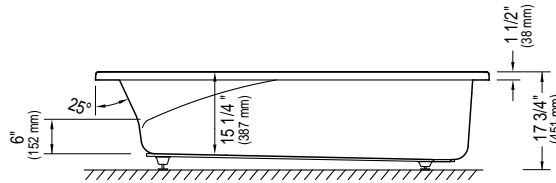

CONTROL

- Built in to the shell of the bathtub
- Easy start-up

bathubs, showers and bases
acrylic

VELONA 3672

72" x 36" x 17 3/4" [71 gallons]

Bathtub only

E10.16828.0000 \$1740

Whirlpool