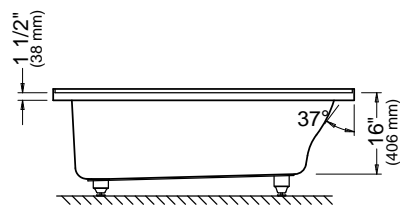

GENERAL OPTIONS

Acrylic colors: white		Standard
biscuit* or bone* (allow 3 weeks for delivery)		Add $395
Available in left or right version (integrated tiling flange)		
Drain D105 (20"): chrome finish	62.4020.102.60	$185
Black neck pillow (12" x 4")	18.6000.100.20	$95

WHIRLPOOL OPTIONS

Finish for Whirlpool jets: white		Standard
Other: chrome		Add $200
Inline heater 110 V		$375

ACTIV-AIR OPTIONS

Finish for Activ-Air jets: white		Standard
Other: chrome		Add $90
Blower hose extension 72"	95.5013.167.00	$100
Blower hose extension 96"	95.5013.168.00	$100

Blower extensions are necessary when the blower is located more than 4' from the pneumatic control.

* Customized product, non cancellable, non returnable.

All systems and options automatically come in the same colour as the bathtub unless otherwise specified on the purchase order.

Bathtub only left drain
Bathtub only right drain

E10.20710.4500 $1045
E10.20710.4000 $1045

Whirlpool left drain
Whirlpool right drain

E15.20710.450030 $1850
E15.20710.400030 $1850

Included: 6 round jets, two air controls, one 7.5 A pump and one pneumatic control.

Activ-Air left drain
Activ-Air right drain

E15.20710.450010 $2550
E15.20710.400010 $2550

Included: 29 Activ-Air micro-jets, one blower with heating element (200 W) and one pneumatic control.

Whirlpool/Activ-Air combo left drain
Whirlpool/Activ-Air combo right drain

E15.20710.450031 $3400
E15.20710.400031 $3400

Included: 6 round jets, 28 Activ-Air micro-jets, two air controls, one 7.5 A pump, one blower with heating element (200 W) and two pneumatic controls.

→ : Whirlpool jets   ○ : Activ-Air jets   S : Suction
T : Whirlpool control   A : Activ-Air control   P : Pump

Note: The blower is never installed.