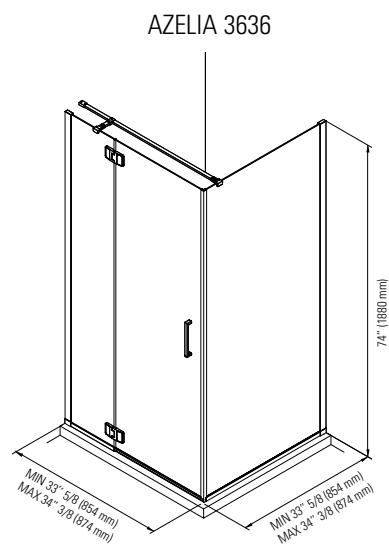

SPACE REQUIREMENT