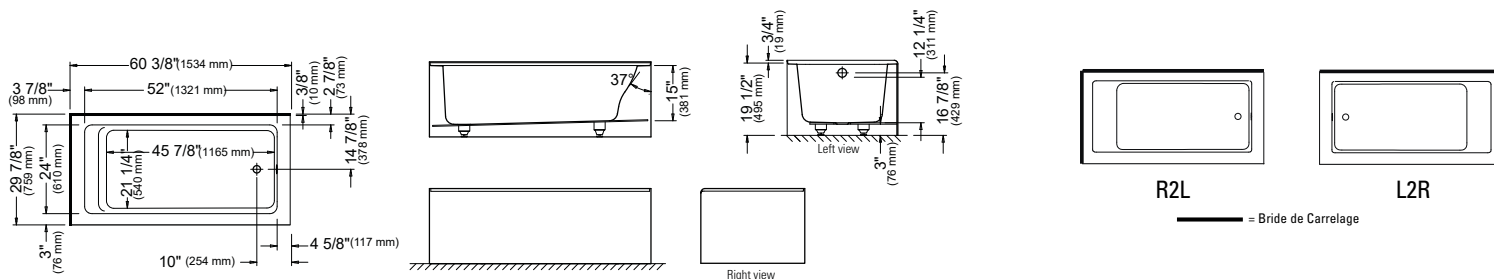

*** Customized product, non cancellable, non returnable.**

All systems and options automatically come in the same colour as the bathtub unless otherwise specified on the purchase order.

PIA 3060 AFR
60 3/8" x 29 7/8" x 19 1/2" [53 gallons]