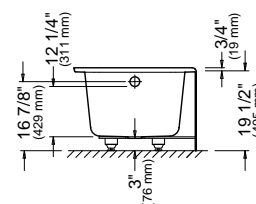

Note: The blower is never installed.

PIA 3060 AFR

59 3/4" x 29 7/8" x 19 1/2" [53 gallons]
with integrated tiling flange and skirt

*ABOVE-THE-FLOOR ROUGH (AFR)

GENERAL OPTIONS

Acrylic colors: white Standard
biscuit* or bone* (allow 3 weeks for delivery) Add \$395