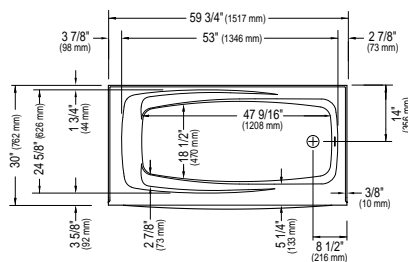

Note: The blower is never installed.

JUNA 3060 AFR

59 3/4" x 30" x 19 3/4" [47 gallons]
with integrated tiling flange and skirt

*ABOVE-THE-FLOOR ROUGH (AFR)

Bathtub only left drain
Bathtub only right drain