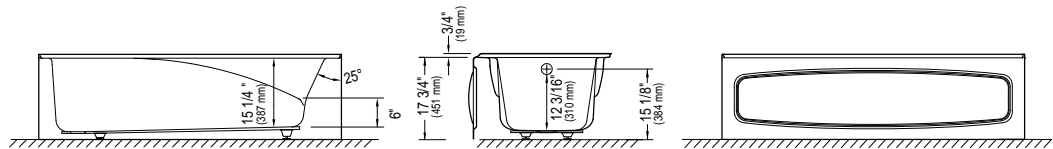

JUNA 3266

65 3/4" x 32" x 17 3/4" [58 gallons]
with integrated tiling flange and skirt

Bathtub only left drain
Bathtub only right drain

E10.16722.5500 $1710
E10.16722.5000 $1710

Whirlpool left drain
Whirlpool right drain

E15.16722.550030 $2485
E15.16722.500030 $2485

Included: 6 round jets, two air controls, one 7.5 A pump and one pneumatic control.

Activ-Air left drain
Activ-Air right drain

E15.16722.550010 $3185
E15.16722.500010 $3185

Included: 34 Activ-Air micro-jets, one blower with heating element (200 W) and one pneumatic control.

Whirlpool/Activ-Air combo left drain
Whirlpool/Activ-Air combo right drain

E15.16722.550031 $4035
E15.16722.500031 $4035

Included: 6 round jets, 33 Activ-Air micro-jets, two air controls, one 7.5 A pump, one blower with heating element (200 W) and two pneumatic controls.

→ : Whirlpool jets   ○ : Activ-Air jets   S : Suction
T : Whirlpool control   A : Activ-Air control   P : Pump

Note: The blower is never installed.

GENERAL OPTIONS

Acrylic colors: white Standard
biscuit* or bone* (allow 3 weeks for delivery) Add $395

Available in left or right version (integrated tiling flange)

Integrated skirt

Drain D105 (20"): chrome finish **62.4020.102.60** $185

Black neck pillow (12" x 4") **18.6000.100.20** $95

WHIRLPOOL OPTIONS

Finish for Whirlpool jets: white Standard
Other: chrome Add $200

Inline heater 110 V $375

ACTIV-AIR OPTIONS

Finish for Activ-Air jets: white Standard
Other: chrome Add $90

Blower hose extension 72" **95.5013.167.00** $100

Blower hose extension 96" **95.5013.168.00** $100

Blower extensions are necessary when the blower is located more than 4' from the pneumatic control.

* Customized product, non cancellable, non returnable.

All systems and options automatically come in the same colour as the bathtub unless otherwise specified on the purchase order.

Textured bottom.