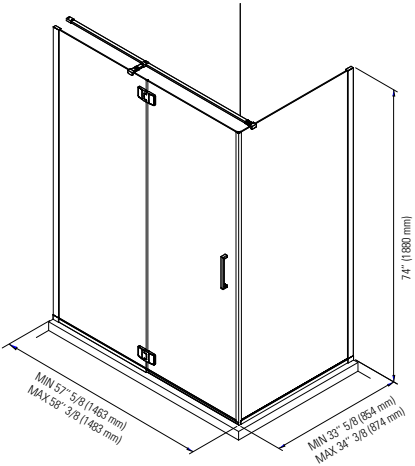

SPACE REQUIREMENT

SPACE REQUIREMENT

AZELIA 3260

AZELIA 3660

DOOR OPENING FOR AZELIA MODELS 23 5/8" (600MM)

AZELIA

FRONT GLASS PANELS ONLY
(RIGHT OR LEFT OPENING)
6 MM TEMPERED GLASS

AZELIA 36	Chrome/clear	31.1308.022.30	\$1000
AZELIA 48	Chrome/clear	31.1308.052.30	\$1050
AZELIA 60	Chrome/clear	31.1308.062.30	\$1100