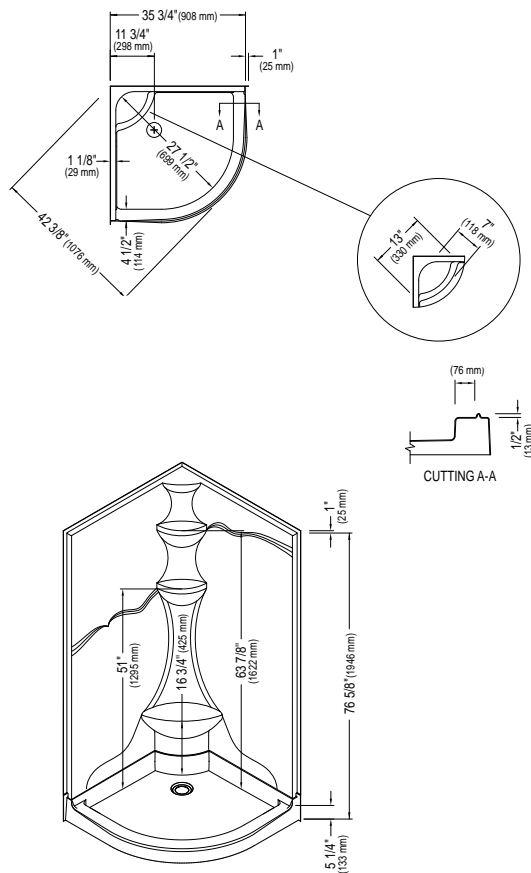

Note: The blower is never installed.

HERA NEO-ROUND

35 3/4" x 35 3/4" x 76 5/8"

HERA SHOWER NEO-ROUND

One piece HE36	E20.11236.1040	\$2340
Two pieces* HE36-2P	E20.11236.2040	\$2540

*Insert the joint of the two pieces into the uprights or blow the wall.