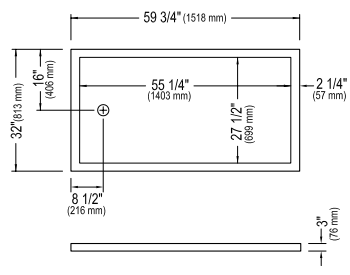

Leak-barrier base

21.16316.0082

21.16316.0087

21.16316.0086

BASE ZEN 6032 AF
 32" x 59 3/4" x 3"

ZEN 6032 SHOWER BASE		
Acrylic colors: white	Standard	
biscuit* or bone* (allow 3 weeks for delivery)	Add \$395	
Integrated tiling flange (customer's specifications)		
DOORS		
AZELIA 60 (front panels only)		
Chrome/Clear	31.1308.062.30	\$1100
AZELIA 3260 (front panels and return glass panel)		
Chrome/Clear	31.1308.163.30	\$1350
SELLA 60 (front panels only)		
Chrome/Clear	31.1324.062.30	\$1300
SELLA 3260 (front panels and return glass panel)		
Chrome/Clear	31.1324.163.30	\$1550