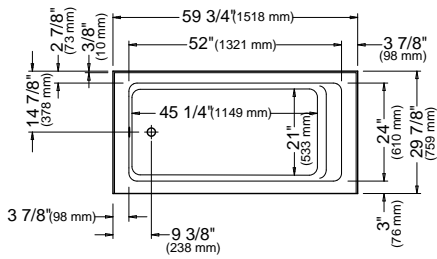

Note: The blower is never installed.

PIA 3060

59 3/4" x 29 7/8" x 17 3/4" [53 gallons]
with integrated tiling flange and skirt

Bathtub only left drain
Bathtub only right drain

E10.20910.5500 \$1360
E10.20910.5000 \$1360