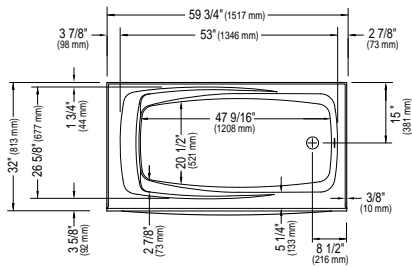

Note: The blower is never installed.

JUNA 3260

59 3/4" x 32" x 17 3/4" [52 gallons]
with integrated tiling flange and skirt

Bathtub only left drain
Bathtub only right drain

E10.16712.5500 \$1290
E10.16712.5000 \$1290