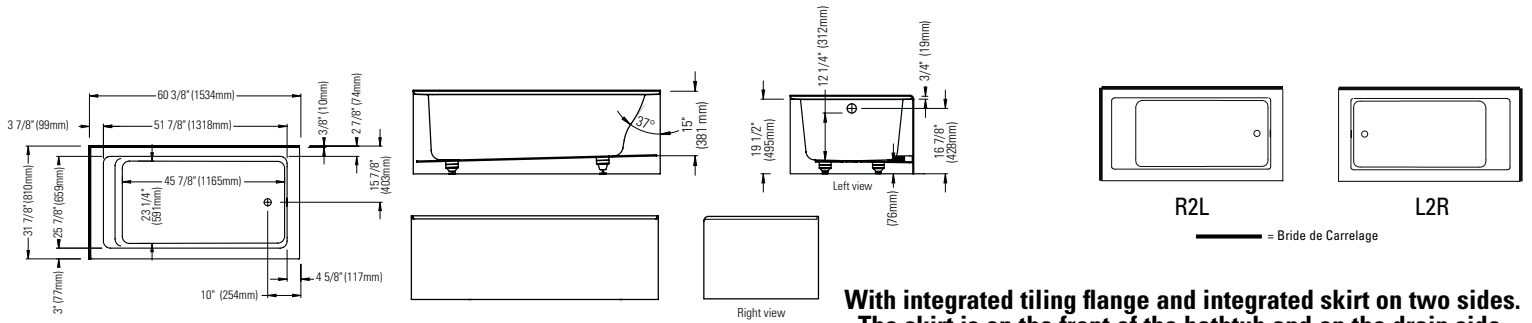

With integrated tiling flange and integrated skirt on two sides. The skirt is on the front of the bathtub and on the drain side.

GENERAL OPTIONS

Acrylic colors: white		Standard
Drain D105 (20"): chrome finish	62.4020.102.60	$185
Black neck pillow (12" x 4")	18.6000.100.20	$95

ACTIV-AIR OPTIONS

Finish for Activ-Air jets: white		Standard
Other: chrome		Add $90
Blower hose extension 72"	95.5013.167.00	$100
Blower hose extension 96"	95.5013.168.00	$100

Blower extensions are necessary when the blower is located more than 4' from the pneumatic control.

* Customized product, non cancellable, non returnable. All systems and options automatically come in the same colour as the bathtub unless otherwise specified on the purchase order.

Bathtub only left drain
Bathtub only right drain

E10.20712.5800 $1615
E10.20712.5300 $1615

Activ-Air left drain
Activ-Air right drain

E15.20712.580010 $3100
E15.20712.530010 $3100

Included: 30 Activ-Air micro-jets, one blower with heating element (200 W) and one pneumatic control.

○ : Activ-Air jets   A : Activ-Air control

Note: The blower is never installed.