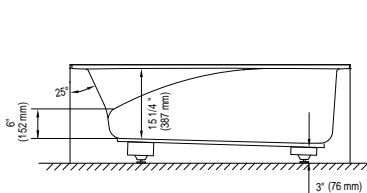

Note: The blower is never installed.

JUNA 3060 AFR

59 3/4" x 30" x 19 3/4" [47 gallons]
with integrated tiling flange and skirt

*ABOVE-THE-FLOOR ROUGH (AFR)

Bathtub only left drain
Bathtub only right drain