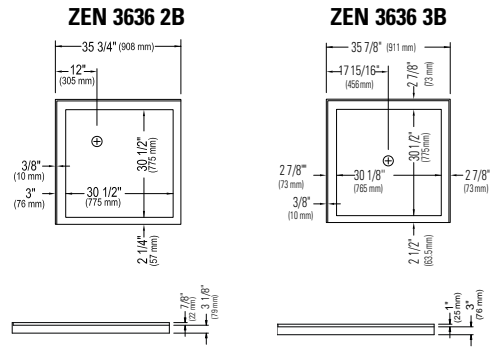

BASE ZEN 3636 AF

35 7/8" x 35 7/8" x 2 1/2"

ZEN 3636 SHOWER BASE

Acrylic colors: white
biscuit* or bone* (allow 3 weeks for delivery) Standard
Add $395

Integrated tiling flange included on 2 or 3 sides (Please specify)

DOORS

AZELIA 36 (front panels only)

Chrome/Clear **31.1308.022.30** $1000

AZELIA 3636 (front panels and return glass panel)

Chrome/Clear **31.1308.223.30** $1150

SELLA 3636 (front panels and return glass panel)

Chrome/Clear **31.1324.224.30** $1350

Leak-barrier base

BASE ZEN 3636 RO AF

35 3/8" x 35 3/8" x 2 1/8"

ZEN 3636 RO SHOWER BASE

Acrylic colors: white
biscuit* or bone* (allow 3 weeks for delivery) Standard
Add $395

Corner shower base with neo-round front

Integrated Tiling Flange

DOORS

BAROLO (central sliding)

Chrome/Clear **E30.1224.225.30** $1100

Leak-barrier base