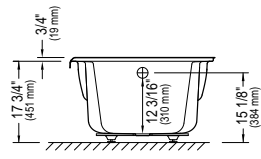

59 3/4" x 31 7/8" x 17 3/4" [48 gallons]
with integrated tiling flange

GENERAL OPTIONS

Acrylic colors: white	Standard
biscuit* or bone* (allow 3 weeks for delivery)	Add \$395
Available in left or right version (integrated tiling flange)	
60" Velona skirt (not factory-installed)	E12.16860.0000 \$515
Drain D105 (20"): chrome finish	62.4020.102.60 \$185
Black neck pillow (12" x 4")	18.6000.100.20 \$95