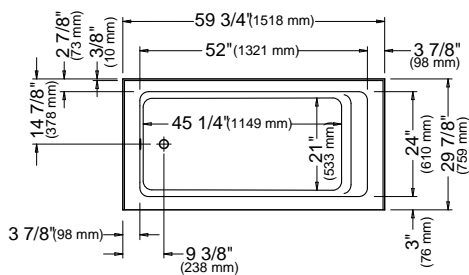

GENERAL OPTIONS

Acrylic colors: white		Standard
biscuit* or bone* (allow 3 weeks for delivery)		Add $395
Available in left or right version (integrated tiling flange)		
Drain D105 (20"): chrome finish	62.4020.102.60	$185
Black neck pillow (12" x 4")	18.6000.100.20	$95

WHIRLPOOL OPTIONS

Finish for Whirlpool jets: white		Standard
Other: chrome		Add $200
Inline heater 110 V		$375

ACTIV-AIR OPTIONS

Finish for Activ-Air jets: white		Standard
Other: chrome		Add $90
Blower hose extension 72"	95.5013.167.00	$100
Blower hose extension 96"	95.5013.168.00	$100

Blower extensions are necessary when the blower is located more than 4' from the pneumatic control.

* Customized product, non cancellable, non returnable.

All systems and options automatically come in the same colour as the bathtub unless otherwise specified on the purchase order.

Bathtub only left drain
Bathtub only right drain

E10.20710.4500 $1045
E10.20710.4000 $1045

Whirlpool left drain
Whirlpool right drain

E15.20710.450030 $1850
E15.20710.400030 $1850

Included: 6 round jets, two air controls, one 7.5 A pump and one pneumatic control.

Activ-Air left drain
Activ-Air right drain

E15.20710.450010 $2550
E15.20710.400010 $2550

Included: 29 Activ-Air micro-jets, one blower with heating element (200 W) and one pneumatic control.

Whirlpool/Activ-Air combo left drain
Whirlpool/Activ-Air combo right drain

E15.20710.450031 $3400
E15.20710.400031 $3400

Included: 6 round jets, 28 Activ-Air micro-jets, two air controls, one 7.5 A pump, one blower with heating element (200 W) and two pneumatic controls.

→ : Whirlpool jets   ○ : Activ-Air jets   S : Suction
T : Whirlpool control   A : Activ-Air control   P : Pump

Note: The blower is never installed.