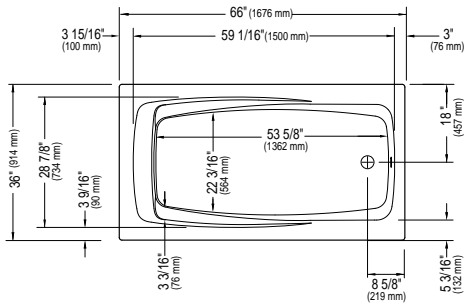

VELONA 3666

66" x 36" x 17 3/4" [64 gallons]

Bathtub only

E10.16825.0000 $1700

Whirlpool

E15.16825.000030 $2475

Included: 6 round jets, two air controls, one 7.5 A pump and one pneumatic control.

Activ-Air

E15.16825.000010 $3175

Included: 35 Activ-Air micro-jets, one blower with heating element (200 W) and one pneumatic control.

Whirlpool/Activ-Air combo

E15.16825.000031 $4025

Included: 6 round jets, 34 Activ-Air micro-jets, two air controls, one 7.5 A pump, one blower with heating element (200 W) and two pneumatic controls.

→ : Whirlpool jets   ○ : Activ-Air jets   S : Suction
T : Whirlpool control   A : Activ-Air control   P : Pump

Note: The blower is never installed.

GENERAL OPTIONS

Acrylic colors: white Standard
biscuit* or bone* (allow 3 weeks for delivery) Add $395

Drain D105 (20"): chrome finish 62.4020.102.60 $185

Black neck pillow (12" x 4") 18.6000.100.20 $95

WHIRLPOOL OPTIONS

Finish for Whirlpool jets: white Standard
Other: chrome Add $200

Inline heater 110 V $375

ACTIV-AIR OPTIONS

Finish for Activ-Air jets: white Standard
Other: chrome Add $90

Blower hose extension 72" 95.5013.167.00 $100

Blower hose extension 96" 95.5013.168.00 $100

Blower extensions are necessary when the blower is located more than 4' from the pneumatic control.

* Customized product, non cancellable, non returnable.

All systems and options automatically come in the same colour as the bathtub unless otherwise specified on the purchase order.

Textured bottom.