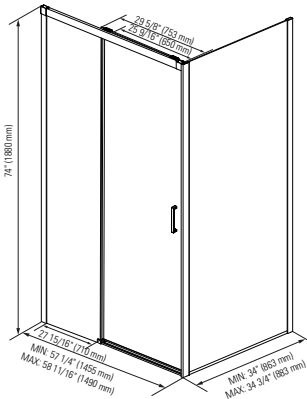

SPACE REQUIREMENT

SELLA 3660

All dimensions are approximate and subject to change without notice. Please refer to the installation guide before beginning the installation.