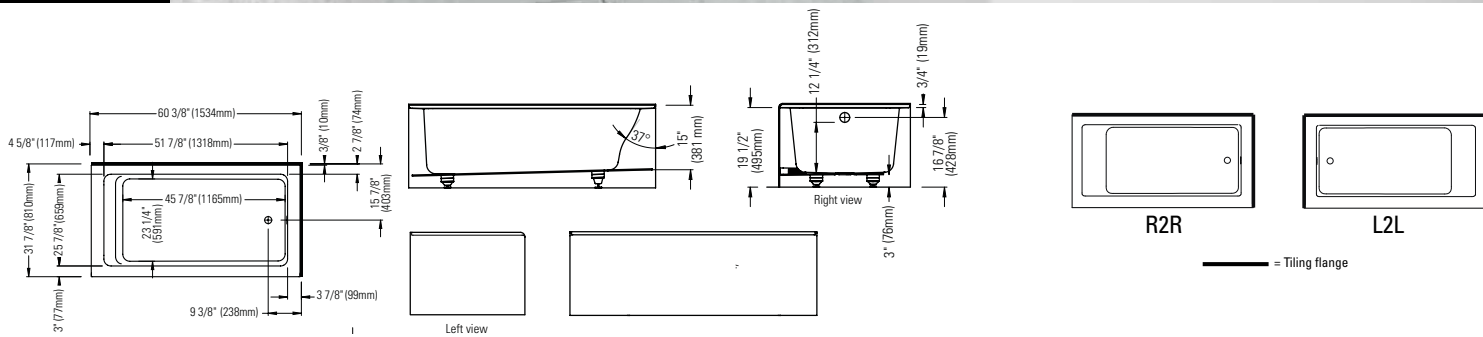

PIA 3260 AFR

60 3/8" x 31 7/8" x 19 1/2" [56.5 gallons]

With integrated tiling flange and integrated skirt on two sides. The skirt is on the front of the bathtub and behind the backrest.

Bathtub only left drain
Bathtub only right drain

E10.20712.5700 $1615
E10.20712.5200 $1615

Activ-Air left drain
Activ-Air right drain

E15.20712.570010 $3100
E15.20712.520010 $3100

Included: 30 Activ-Air micro-jets, one blower with heating element (200 W) and one pneumatic control.

○ : Activ-Air jets   A : Activ-Air control

Note: The blower is never installed.

GENERAL OPTIONS

Acrylic colors: white Standard

Drain D105 (20"): chrome finish **62.4020.102.60** $185

Black neck pillow (12" x 4") **18.6000.100.20** $95

ACTIV-AIR OPTIONS

Finish for Activ-Air jets: white Standard
Other: chrome Add $90

Blower hose extension 72" **95.5013.167.00** $100

Blower hose extension 96" **95.5013.168.00** $100

Blower extensions are necessary when the blower is located more than 4' from the pneumatic control.

* Customized product, non cancellable, non returnable.

All systems and options automatically come in the same colour as the bathtub unless otherwise specified on the purchase order.