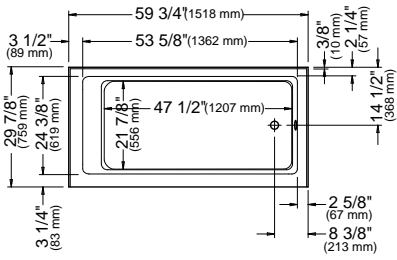

Textured bottom.

ASTICA 3060 ADA

59 3/4" x 29 7/8" x 14 1/4" [37 gallons]
with integrated tiling flange and skirt

Bathtub only left drain
Bathtub only right drain

E10.21310.5500 \$1360
E10.21310.5000 \$1360