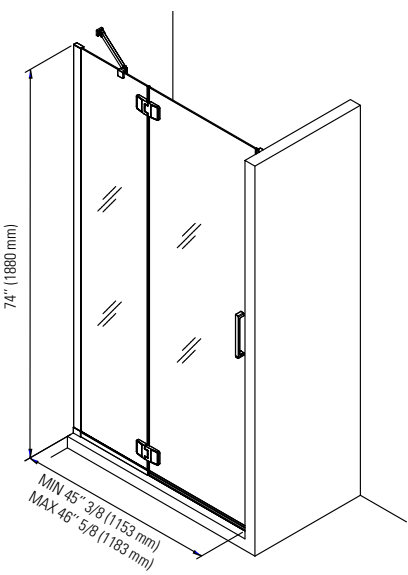

SPACE REQUIREMENT

AZELIA 48

All dimensions are approximate and subject to change without notice. Please refer to the installation guide before beginning the installation.