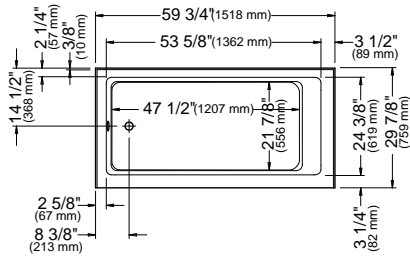

59 3/4" x 29 7/8" x 16" [37 gallons]
with integrated tiling flange

*ABOVE-THE-FLOOR ROUGH (AFR)

GENERAL OPTIONS

Acrylic colors: white		Standard
biscuit* or bone* (allow 3 weeks for delivery)		Add \$395
Available in left or right version (integrated tiling flange)		
Drain D105 (20"): chrome finish	62.4020.102.60	\$185
Black neck pillow (12" x 4")	18.6000.100.20	\$95