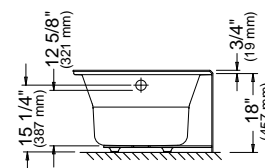

* Customized product, non cancellable, non returnable.

All systems and options automatically come in the same colour as the bathtub unless otherwise specified on the purchase order.

ALBANA 3260

59 3/4" x 31 7/8" x 18" [54 gallons]
with integrated tiling flange and skirt