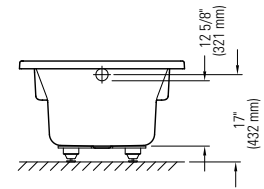

Note: The blower is never installed.

ZENYA 3260 AFR

60" x 32" x 19 3/4" [52 gallons]

* ABOVE-THE-FLOOR ROUGH (AFR)

Bathtub only

E10.18912.0000 \$1185

Whirlpool

Included: 6 round jets, two air controls, one 7.5 A pump and one pneumatic control.