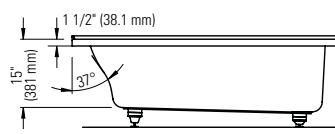

GENERAL OPTIONS

Acrylic colors: white		Standard
biscuit* or bone* (allow 3 weeks for delivery)		Add $395
Available in left or right version (integrated tiling flange)		
Drain D105 (20"): chrome finish	62.4020.102.60	$185
Black neck pillow (12" x 4")	18.6000.100.20	$95

WHIRLPOOL OPTIONS

Finish for Whirlpool jets: white		Standard
Other: chrome		Add $200
Inline heater 110 V		$375

ACTIV-AIR OPTIONS

Finish for Activ-Air jets: white		Standard
Other: chrome		Add $90
Blower hose extension 72"	95.5013.167.00	$100
Blower hose extension 96"	95.5013.168.00	$100

Blower extensions are necessary when the blower is located more than 4' from the pneumatic control.

* Customized product, non cancellable, non returnable.

All systems and options automatically come in the same colour as the bathtub unless otherwise specified on the purchase order.

Bathtub only left drain
Bathtub only right drain

E10.20712.4500 $1185
E10.20712.4000 $1185

Whirlpool left drain
Whirlpool right drain

E15.20712.450030 $1985
E15.20712.400030 $1985
Included: 6 round jets, two air controls, one 7.5 A pump and one pneumatic control.

Activ-Air left drain
Activ-Air right drain

E15.20712.450010 $2685
E15.20712.400010 $2685
Included: 32 Activ-Air micro-jets, one blower with heating element (200 W) and one pneumatic control.

Whirlpool/Activ-Air combo left drain
Whirlpool/Activ-Air combo right drain

E15.20712.450031 $3535
E15.20712.400031 $3535
Included: 6 round jets, 31 Activ-Air micro-jets, two air controls, one 7.5 A pump, one blower with heating element (200 W) and two pneumatic controls.

→ : Whirlpool jets   ○ : Activ-Air jets   S : Suction
T : Whirlpool control   A : Activ-Air control   P : Pump

Note: The blower is never installed.