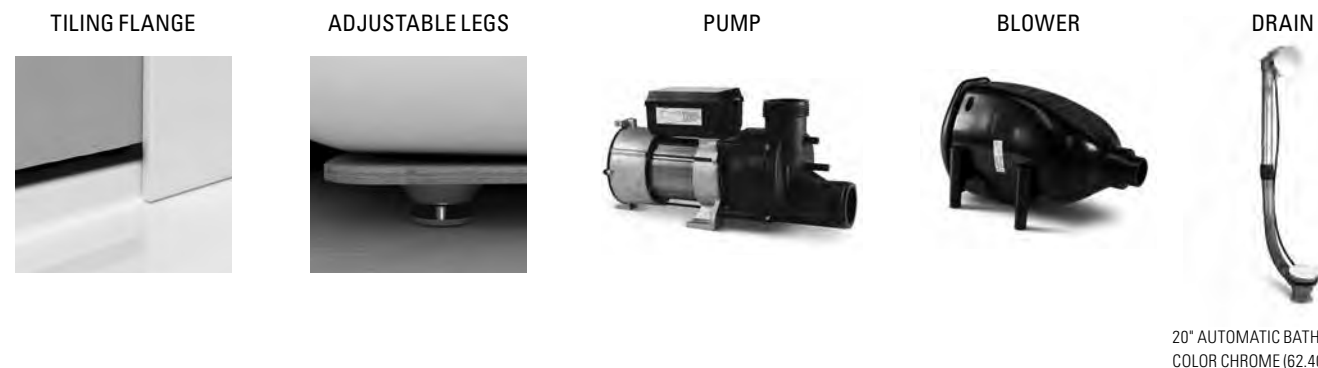

COLORS AND FINISHES**

CONTROLS AND JETS

OPTIONS

GEL BLACK NECK PILLOW

DIMENSIONS: 12" x 4 1/4" x 1 1/4"
18.6000.100.20

HANDLES

Length: 8"
95.7077.106.XX

FEATURES