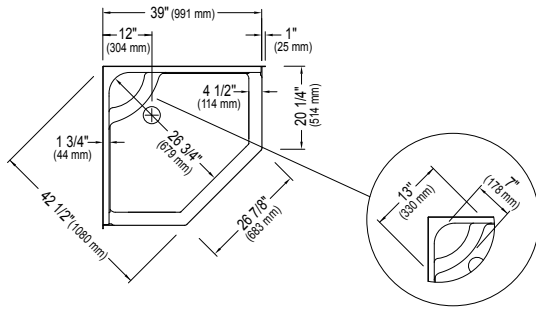

* Customized product, non cancellable, non returnable.

Textured bottom.

SATURNE NEO-ANGLE

39" x 39" x 76 3/4"

SHOWER OPTIONS

Acrylic colors: white Standard
 biscuit* or bone* (allow 3 weeks for delivery) Add \$395