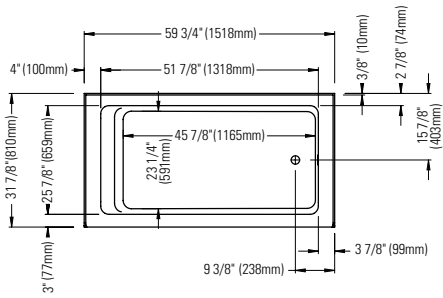

PIA 3260

59 3/4" x 31 7/8" x 17 3/4" [56.5 gallons]
with integrated tiling flange and skirt

Bathtub only left drain
Bathtub only right drain

E10.20912.5500 $1415
E10.20912.5000 $1415

Whirlpool left drain
Whirlpool right drain

E15.20912.550030 $2200
E15.20912.500030 $2200

Included: 6 round jets, two air controls, one 7.5 A pump and one pneumatic control.

Activ-Air left drain
Activ-Air right drain

E15.20912.550010 $2900
E15.20912.500010 $2900

Included: 32 Activ-Air micro-jets, one blower with heating element (200 W) and one pneumatic control.

Whirlpool/Activ-Air combo left drain
Whirlpool/Activ-Air combo right drain

E15.20912.550031 $3750
E15.20912.500031 $3750

Included: 6 round jets, 31 Activ-Air micro-jets, two air controls, one 7.5 A pump, one blower with heating element (200 W) and two pneumatic controls.

→ : Whirlpool jets   ○ : Activ-Air jets   S : Suction
T : Whirlpool control   A : Activ-Air control   P : Pump

Note: The blower is never installed.

GENERAL OPTIONS

Acrylic colors: white Standard
biscuit* or bone* (allow 3 weeks for delivery) Add $395

Available in left or right version (integrated tiling flange)

Integrated skirt

Drain D105 (20"): chrome finish **62.4020.102.60** $185

Black neck pillow (12" x 4") **18.6000.100.20** $95

WHIRLPOOL OPTIONS

Finish for Whirlpool jets: white Standard
Other: chrome Add $200

Inline heater 110 V $375

ACTIV-AIR OPTIONS

Finish for Activ-Air jets: white Standard
Other: chrome Add $90

Blower hose extension 72" **95.5013.167.00** $100

Blower hose extension 96" **95.5013.168.00** $100

Blower extensions are necessary when the blower is located more than 4' from the pneumatic control.

* Customized product, non cancellable, non returnable.

All systems and options automatically come in the same colour as the bathtub unless otherwise specified on the purchase order.