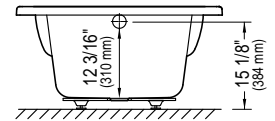

VELONA 3660

60" x 36" x 17 3/4" [57 gallons]

GENERAL OPTIONS

Acrylic colors: white Standard
biscuit* or bone* (allow 3 weeks for delivery) Add $395

Drain D105 (20"): chrome finish 62.4020.102.60 $185

Black neck pillow (12" x 4") 18.6000.100.20 $95

WHIRLPOOL OPTIONS

Finish for Whirlpool jets: white Standard
Other: chrome Add $200

Inline heater 110 V $375

ACTIV-AIR OPTIONS

Finish for Activ-Air jets: white Standard
Other: chrome Add $90

Blower hose extension 72" 95.5013.167.00 $100

Blower hose extension 96" 95.5013.168.00 $100

Blower extensions are necessary when the blower is located more than 4' from the pneumatic control.

* Customized product, non cancellable, non returnable.

All systems and options automatically come in the same colour as the bathtub unless otherwise specified on the purchase order.

Textured bottom.