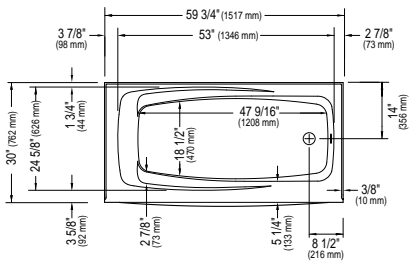

JUNA 3060

59 3/4" x 30" x 17 3/4" [47 gallons]
with integrated tiling flange and skirt

GENERAL OPTIONS

Acrylic colors: white	Standard
biscuit* or bone* (allow 3 weeks for delivery)	Add $395
Available in left or right version (integrated tiling flange)	
Integrated skirt	

Drain D105 (20"): chrome finish	62.4020.102.60	$185
Black neck pillow (12" x 4")	18.6000.100.20	$95

WHIRLPOOL OPTIONS

Finish for Whirlpool jets: white	Standard
Other: chrome	Add $200

Inline heater 110 V	$375

ACTIV-AIR OPTIONS

Finish for Activ-Air jets: white	Standard
Other: chrome	Add $90

Blower hose extension 72"	95.5013.167.00	$100
Blower hose extension 96"	95.5013.168.00	$100

Blower extensions are necessary when the blower is located more than 4' from the pneumatic control.

* Customized product, non cancellable, non returnable.

All systems and options automatically come in the same colour as the bathtub unless otherwise specified on the purchase order.

Textured bottom.

E10.16710.5500	$1235
E10.16710.5000	$1235

E15.16710.550030	$2030
E15.16710.500030	$2030

Included: 6 round jets, two air controls, one 7.5 A pump and one pneumatic control.

E15.16710.550010	$2730
E15.16710.500010	$2730

Included: 29 Activ-Air micro-jets, one blower with heating element (200 W) and one pneumatic control.

E15.16710.550031	$3580
E15.16710.500031	$3580

Included: 6 round jets, 28 Activ-Air micro-jets, two air controls, one 7.5 A pump, one blower with heating element (200 W) and two pneumatic controls.

→ : Whirlpool jets   ○ : Activ-Air jets   S : Suction
T : Whirlpool control   A : Activ-Air control   P : Pump

Note: The blower is never installed.