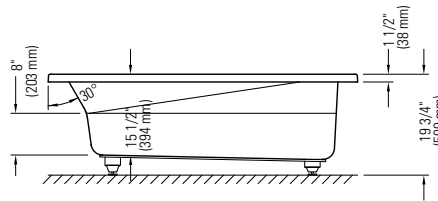

Bathtub only

E10.18912.0000 $1185

Whirlpool

Included: 6 round jets, two air controls, one 7.5 A pump and one pneumatic control.

E15.18912.000030 $1985

Activ-Air

Included: 32 Activ-Air micro-jets, one blower with heating element (200 W) and one pneumatic control.

E15.18912.000010 $2685

Whirlpool/Activ-Air combo

Included: 6 round jets, 30 Activ-Air micro-jets, two air controls, one 7.5 A pump, one blower with heating element (200 W) and two pneumatic controls.

E15.18912.000031 $3535

→ : Whirlpool jets   ○ : Activ-Air jets   S : Suction
T : Whirlpool control   A : Activ-Air control   P : Pump

Note: The blower is never installed.

GENERAL OPTIONS

Acrylic colors: white Standard
biscuit* or bone* (allow 3 weeks for delivery) Add $395

Drain D105 (20"): chrome finish 62.4020.102.60 $185

Black neck pillow (12" x 4") 18.6000.100.20 $95

WHIRLPOOL OPTIONS

Finish for Whirlpool jets: white Standard
Other: chrome Add $200

Inline heater 110 V $375

ACTIV-AIR OPTIONS

Finish for Activ-Air jets: white Standard
Other: chrome Add $90

Blower hose extension 72" 95.5013.167.00 $100

Blower hose extension 96" 95.5013.168.00 $100

Blower extensions are necessary when the blower is located more than 4' from the pneumatic control.

* Customized product, non cancellable, non returnable.

All systems and options automatically come in the same colour as the bathtub unless otherwise specified on the purchase order.