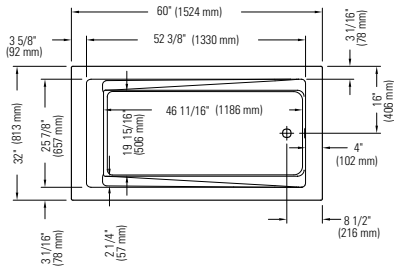

Note: The blower is never installed.

ZENYA 3260 AFR

60" x 32" x 19 3/4" [52 gallons]

* ABOVE-THE-FLOOR ROUGH (AFR)

Bathtub only

E10.18912.0000 \$1185

Whirlpool

Included: 6 round jets, two air controls, one 7.5 A pump and one pneumatic control.