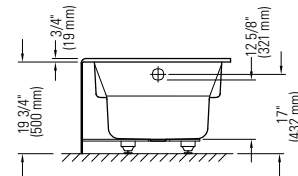

AZEA 3260 AFR

59 3/4" x 31 7/8" x 19 3/4" [54 gallons]
with integrated tiling flange and skirt

*ABOVE-THE-FLOOR ROUGH (AFR)

GENERAL OPTIONS

Acrylic colors: white Standard
biscuit* or bone* (allow 3 weeks for delivery) Add $395

Available in left or right version (integrated tiling flange)

Integrated skirt

Drain D105 (20"): chrome finish 62.4020.102.60 $185

Black neck pillow (12" x 4") 18.6000.100.20 $95

WHIRLPOOL OPTIONS

Finish for Whirlpool jets: white Standard
Other: chrome Add $200

Inline heater 110 V $375

ACTIV-AIR OPTIONS

Finish for Activ-Air jets: white Standard
Other: chrome Add $90

Blower hose extension 72" 95.5013.167.00 $100

Blower hose extension 96" 95.5013.168.00 $100

Blower extensions are necessary when the blower is located more than 4' from the pneumatic control.

* Customized product, non cancellable, non returnable.

All systems and options automatically come in the same colour as the bathtub unless otherwise specified on the purchase order.

Bathtub only left drain
Bathtub only right drain

E10.19012.5500 $1415
E10.19012.5000 $1415

Whirlpool left drain
Whirlpool right drain

E15.19012.550030 $2200
E15.19012.500030 $2200

Included: 6 round jets, two air controls, one 7.5 A pump and one pneumatic control.

Activ-Air left drain
Activ-Air right drain

E15.19012.550010 $2900
E15.19012.500010 $2900

Included: 32 Activ-Air micro-jets, one blower with heating element (200 W) and one pneumatic control.

Whirlpool/Activ-Air combo left drain
Whirlpool/Activ-Air combo right drain

E15.19012.550031 $3750
E15.19012.500031 $3750

Included: 6 round jets, 30 Activ-Air micro-jets, two air controls, one 7.5 A pump, one blower with heating element (200 W) and two pneumatic controls.

→ : Whirlpool jets   ○ : Activ-Air jets   S : Suction
T : Whirlpool control   A : Activ-Air control   P : Pump

Note: The blower is never installed.