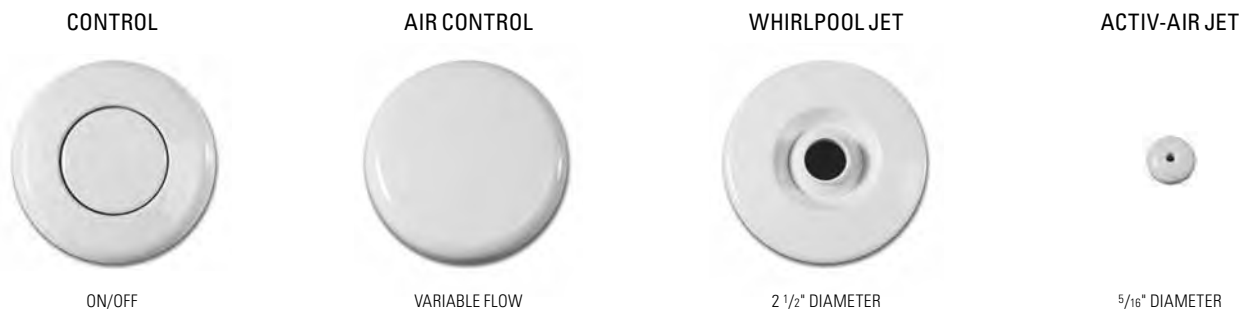

COLORS AND FINISHES**

CONTROLS AND JETS

OPTIONS

GEL BLACK NECK PILLOW

DIMENSIONS: 12" x 4 1/4" x 1 1/4"
18.6000.100.20

HANDLES

Length: 8"
95.7077.106.XX

FEATURES