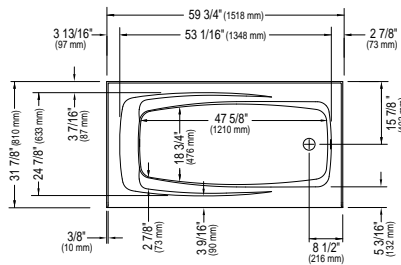

59 3/4" x 31 7/8" x 17 3/4" [48 gallons]
with integrated tiling flange

GENERAL OPTIONS

Acrylic colors: white	Standard
biscuit* or bone* (allow 3 weeks for delivery)	Add \$395
Available in left or right version (integrated tiling flange)	
60" Velona skirt (not factory-installed)	E12.16860.0000 \$515
Drain D105 (20"): chrome finish	62.4020.102.60 \$185
Black neck pillow (12" x 4")	18.6000.100.20 \$95