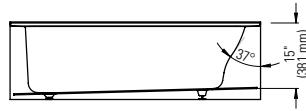

PIA 3260

59 3/4" x 31 7/8" x 17 3/4" [56.5 gallons]
with integrated tiling flange and skirt

Bathtub only left drain
Bathtub only right drain

E10.20912.5500 $1415
E10.20912.5000 $1415