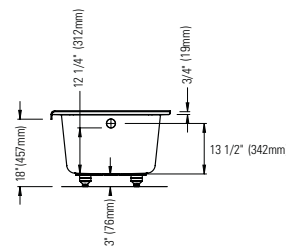

59 3/4" x 31 7/8" x 19 1/2" [56.5 gallons]
with integrated tiling flange

*ABOVE-THE-FLOOR ROUGH (AFR)

GENERAL OPTIONS

Acrylic colors: white		Standard
biscuit* or bone* (allow 3 weeks for delivery)		Add \$395
Available in left or right version (integrated tiling flange)		
Drain D105 (20"): chrome finish	62.4020.102.60	\$185
Black neck pillow (12" x 4")	18.6000.100.20	\$95