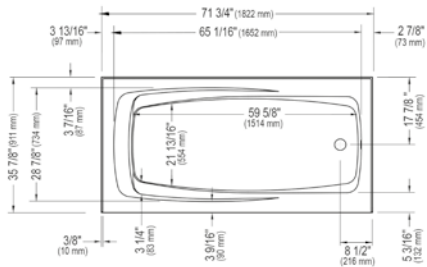

GENERAL OPTIONS

Acrylic colors: white Standard
biscuit* or bone* (allow 3 weeks for delivery) Add $395

Available in left or right version (integrated tiling flange)

72" Velona skirt (not factory-installed) **E12.16872.0000** $600

Drain D105 (20"): chrome finish **62.4020.102.60** $185

Black neck pillow (12" x 4") **18.6000.100.20** $95

WHIRLPOOL OPTIONS

Finish for Whirlpool jets: white Standard
Other: chrome Add $200

Inline heater 110 V $375

ACTIV-AIR OPTIONS

Finish for Activ-Air jets: white Standard
Other: chrome Add $90

Blower hose extension 72" **95.5013.167.00** $100

Blower hose extension 96" **95.5013.168.00** $100

Blower extensions are necessary when the blower is located more than 4' from the pneumatic control.

* Customized product, non cancellable, non returnable.

All systems and options automatically come in the same colour as the bathtub unless otherwise specified on the purchase order.

Textured bottom.

Bathtub only left drain
Bathtub only right drain

E10.16828.4500 $1740
E10.16828.4000 $1740

Whirlpool left drain
Whirlpool right drain

E15.16828.450030 $2510
E15.16828.400030 $2510
Included: 6 round jets, two air controls, one 7.5 A pump and one pneumatic control.

Activ-Air left drain
Activ-Air right drain

E15.16828.450010 $3210
E15.16828.400010 $3210

Included: 39 Activ-Air micro-jets, one blower with heating element (200 W) and one pneumatic control.

Whirlpool/Activ-Air combo left drain
Whirlpool/Activ-Air combo right drain

E15.16828.450031 $4060
E15.16828.400031 $4060

Included: 6 round jets, 38 Activ-Air micro-jets, two air controls, one 7.5 A pump, one blower with heating element (200 W) and two pneumatic controls.

→ : Whirlpool jets   ○ : Activ-Air jets   S : Suction
T : Whirlpool control   A : Activ-Air control   P : Pump

Note: The blower is never installed.