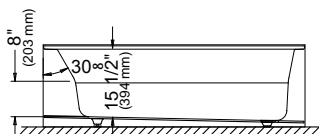

* Customized product, non cancellable, non returnable.

All systems and options automatically come in the same colour as the bathtub unless otherwise specified on the purchase order.

ALBANA 3260

59 3/4" x 31 7/8" x 18" [54 gallons]
with integrated tiling flange and skirt