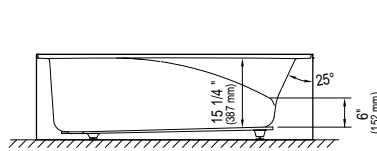

JUNA 3060

59 3/4" x 30" x 17 3/4" [47 gallons]
with integrated tiling flange and skirt

GENERAL OPTIONS

Acrylic colors: white	Standard
biscuit* or bone* (allow 3 weeks for delivery)	Add $395
Available in left or right version (integrated tiling flange)	
Integrated skirt	

Drain D105 (20"): chrome finish	62.4020.102.60	$185
Black neck pillow (12" x 4")	18.6000.100.20	$95

WHIRLPOOL OPTIONS

Finish for Whirlpool jets: white	Standard
Other: chrome	Add $200

Inline heater 110 V	$375

ACTIV-AIR OPTIONS

Finish for Activ-Air jets: white	Standard
Other: chrome	Add $90

Blower hose extension 72"	95.5013.167.00	$100
Blower hose extension 96"	95.5013.168.00	$100

Blower extensions are necessary when the blower is located more than 4' from the pneumatic control.

* Customized product, non cancellable, non returnable.

All systems and options automatically come in the same colour as the bathtub unless otherwise specified on the purchase order.

Textured bottom.

E10.16710.5500	$1235
E10.16710.5000	$1235

E15.16710.550030	$2030
E15.16710.500030	$2030

Included: 6 round jets, two air controls, one 7.5 A pump and one pneumatic control.

E15.16710.550010	$2730
E15.16710.500010	$2730

Included: 29 Activ-Air micro-jets, one blower with heating element (200 W) and one pneumatic control.

E15.16710.550031	$3580
E15.16710.500031	$3580

Included: 6 round jets, 28 Activ-Air micro-jets, two air controls, one 7.5 A pump, one blower with heating element (200 W) and two pneumatic controls.

→ : Whirlpool jets   ○ : Activ-Air jets   S : Suction
T : Whirlpool control   A : Activ-Air control   P : Pump

Note: The blower is never installed.