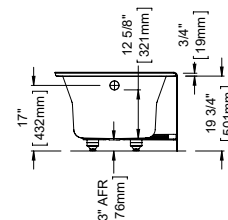

Note: The blower is never installed.

ALBANA 3266 AFR

65 3/4" x 31 7/8" x 19 3/4" [59.7 gallons]
with integrated tiling flange and skirt

*ABOVE-THE-FLOOR ROUGH (AFR)

Bathtub only left drain
Bathtub only right drain