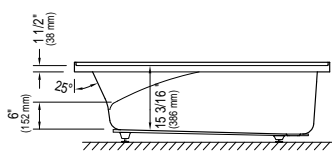

59 3/4" x 31 7/8" x 17 3/4" [48 gallons]
with integrated tiling flange

GENERAL OPTIONS

Acrylic colors: white	Standard
biscuit* or bone* (allow 3 weeks for delivery)	Add \$395
Available in left or right version (integrated tiling flange)	
60" Velona skirt (not factory-installed)	E12.16860.0000 \$515
Drain D105 (20"): chrome finish	62.4020.102.60 \$185
Black neck pillow (12" x 4")	18.6000.100.20 \$95