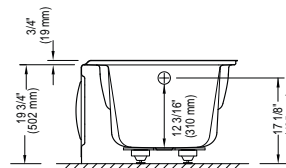

Note: The blower is never installed.

JUNA 3060 AFR

59 3/4" x 30" x 19 3/4" [47 gallons]
with integrated tiling flange and skirt

*ABOVE-THE-FLOOR ROUGH (AFR)

Bathtub only left drain
Bathtub only right drain