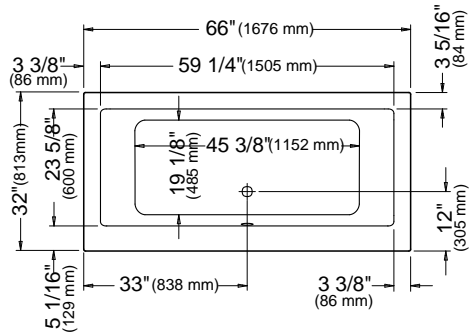

Note: The blower is never installed.

ZALEMA 3266 AFR

66" x 32" x 20 5/8" [61 gallons]

*ABOVE-THE-FLOOR ROUGH (AFR)

Bathtub only

E10.21022.0000 \$1605

Whirlpool

Included: 6 round jets, two air controls, one 7.5 A pump and one pneumatic control.