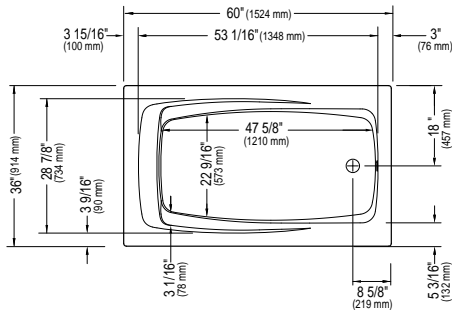

* Customized product, non cancellable, non returnable.

All systems and options automatically come in the same colour as the bathtub unless otherwise specified on the purchase order.

VELONA 3660

60" x 36" x 17 3/4" [57 gallons]