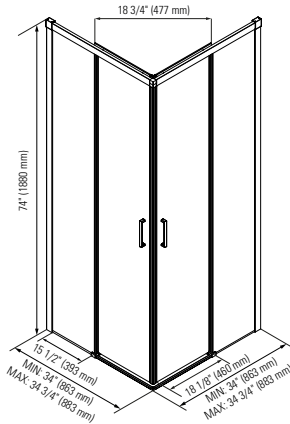

SPACE REQUIREMENT

SELLA 3636