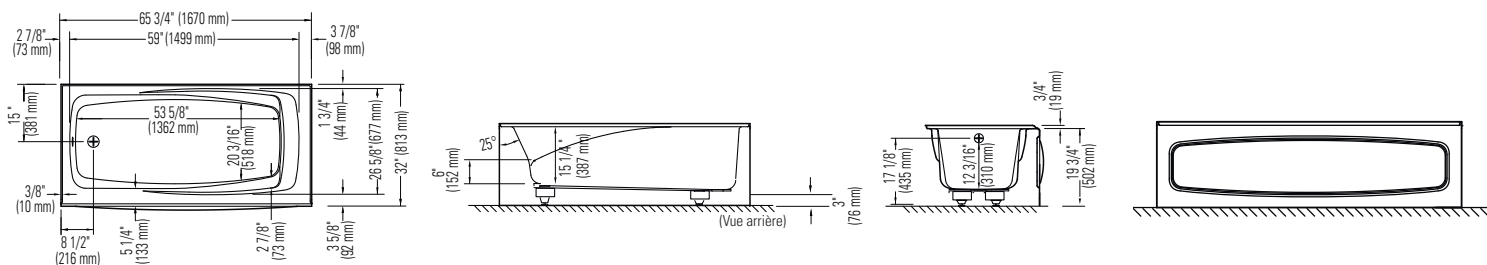

65 3/4" x 32" x 19 3/4" [58 gallons]
with integrated tiling flange and skirt

*ABOVE-THE-FLOOR ROUGH (AFR)

GENERAL OPTIONS

Acrylic colors: white Standard
biscuit* or bone* (allow 3 weeks for delivery) Add \$395