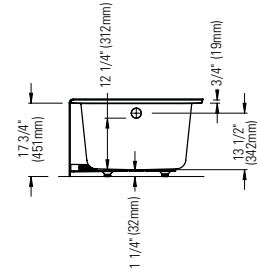

Note: The blower is never installed.

PIA 3260

59 3/4" x 31 7/8" x 17 3/4" [56.5 gallons]
with integrated tiling flange and skirt

Bathtub only left drain
Bathtub only right drain

E10.20912.5500 \$1415
E10.20912.5000 \$1415