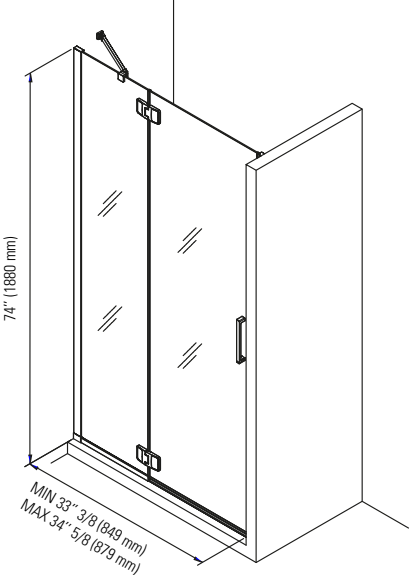

SPACE REQUIREMENT

AZELIA 36