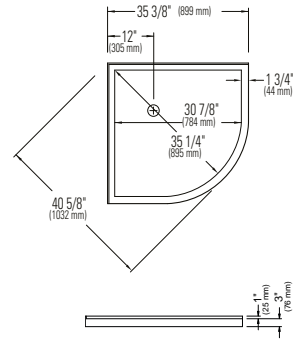

BASE ZEN 3636 AF

35 7/8" x 35 7/8" x 2 1/2"

ZEN 3636 SHOWER BASE

Acrylic colors: white
biscuit* or bone* (allow 3 weeks for delivery) Standard
Add $395

Integrated tiling flange included on 2 or 3 sides (Please specify)

DOORS

AZELIA 36 (front panels only)

Chrome/Clear **31.1308.022.30** $1000

AZELIA 3636 (front panels and return glass panel)

Chrome/Clear **31.1308.223.30** $1150

SELLA 3636 (front panels and return glass panel)

Chrome/Clear **31.1324.224.30** $1350

Leak-barrier base

BASE ZEN 3636 RO AF

35 3/8" x 35 3/8" x 2 1/8"

ZEN 3636 RO SHOWER BASE

Acrylic colors: white
biscuit* or bone* (allow 3 weeks for delivery) Standard
Add $395

Corner shower base with neo-round front

Integrated Tiling Flange

DOORS

BAROLO (central sliding)

Chrome/Clear **E30.1224.225.30** $1100

Leak-barrier base