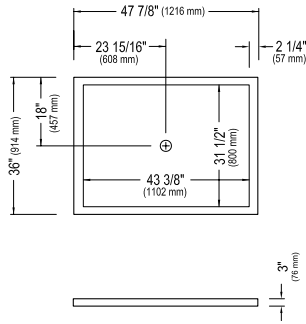

ZEN 4836 SHOWER BASE

Acrylic colors: white Standard
biscuit* or bone* (allow 3 weeks for delivery) Add $395

Integrated tiling flange (customer's specifications)

DOORS

AZELIA 48 (front panels only)

Chrome/Clear **31.1308.052.30** $1050

AZELIA 3648 (front panels and return glass panel)

Chrome/Clear **31.1308.253.30** $1250

SELLA 48 (front panels only)

Chrome/Clear **31.1324.052.30** $1250

SELLA 3648 (front panels and return glass panel)

Chrome/Clear **31.1324.253.30** $1450

BASE ZEN 4836 AF
36" x 47 7/8" x 2 1/2"

Leak-barrier base

*Customized products, non cancellable, non returnable.