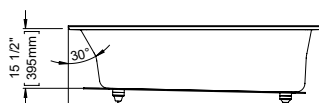

Note: The blower is never installed.

ALBANA 3266 AFR

65 3/4" x 31 7/8" x 19 3/4" [59.7 gallons]
with integrated tiling flange and skirt

*ABOVE-THE-FLOOR ROUGH (AFR)

Bathtub only left drain
Bathtub only right drain