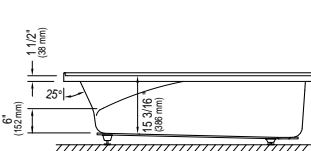

65 3/4" x 31 7/8" x 17 3/4" [54 gallons]
with integrated tiling flange

66" VELONA SKIRT

GENERAL OPTIONS

Acrylic colors: white Standard
 biscuit* or bone* (allow 3 weeks for delivery) Add \$395

Available in left or right version (integrated tiling flange)