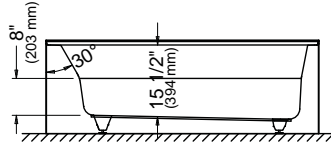

Note: The blower is never installed.

ALBANA 3060

59 3/4" x 29 7/8" x 18 1/4" [47 gallons]
with integrated tiling flange and skirt

Bathtub only left drain
Bathtub only right drain

E10.21110.5500 \$1360
E10.21110.5000 \$1360