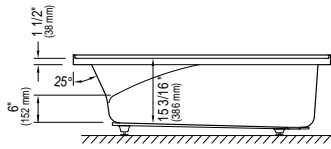

→ : Whirlpool jets ○ : Activ-Air jets S : Suction
 T : Whirlpool control A : Activ-Air control P : Pump

Note: The blower is never installed.

VELONA 3660

59 3/4" x 35 7/8" x 17 3/4" [57 gallons]
with integrated tiling flange