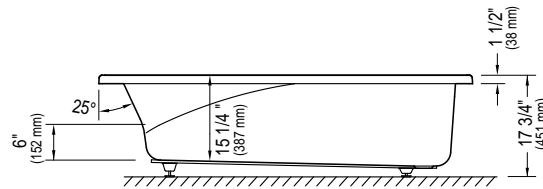

Note: The blower is never installed.

VELONA 3266

66" x 32" x 17 3/4" [54 gallons]

Bathtub only

E10.16822.0000 \$1605

Whirlpool

Included: 6 round jets, two air controls, one 7.5 A pump and one pneumatic control.