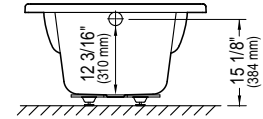

Note: The blower is never installed.

VELONA 3266

66" x 32" x 17 3/4" [54 gallons]

Bathtub only

E10.16822.0000 \$1605

Whirlpool

Included: 6 round jets, two air controls, one 7.5 A pump and one pneumatic control.