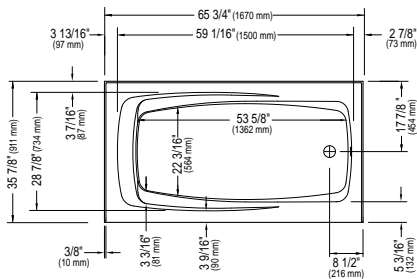

65 3/4" x 35 7/8" x 17 3/4" [64 gallons]
with integrated tiling flange

66" VELONA SKIRT

GENERAL OPTIONS

Acrylic colors: white Standard
 biscuit* or bone* (allow 3 weeks for delivery) Add \$395

Available in left or right version (integrated tiling flange)