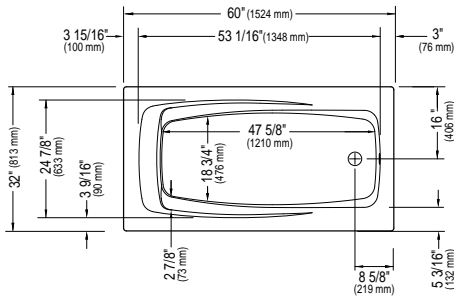

Note: The blower is never installed.

VELONA 3260

60" x 32" x 17 3/4" [48 gallons]

Bathtub only

E10.16812.0000 \$1065

Whirlpool

Included: 6 round jets, two air controls, one 7.5 A pump and one pneumatic control.