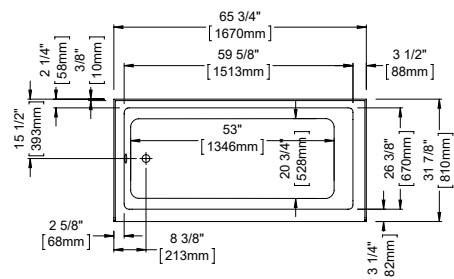

Note: The blower is never installed.

ALBANA 3266 AFR

65 3/4" x 31 7/8" x 19 3/4" [59.7 gallons]
with integrated tiling flange and skirt

*ABOVE-THE-FLOOR ROUGH (AFR)

Bathtub only left drain
Bathtub only right drain