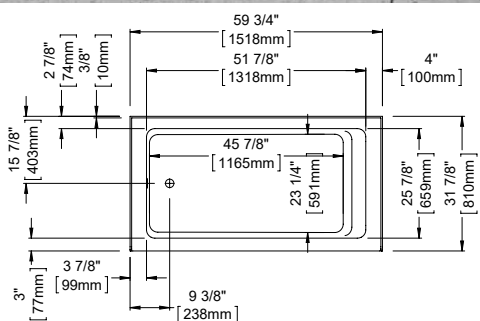

PIA 3260 AFR

59 3/4" x 31 7/8" x 19 1/2" [56.5 gallons]
with integrated tiling flange and skirt

*ABOVE-THE-FLOOR ROUGH (AFR)

GENERAL OPTIONS

Acrylic colors: white Standard
biscuit* or bone* (allow 3 weeks for delivery) Add $395

Available in left or right version (integrated tiling flange)

Integrated skirt

Drain D105 (20"): chrome finish 62.4020.102.60 $185

Black neck pillow (12" x 4") 18.6000.100.20 $95

WHIRLPOOL OPTIONS

Finish for Whirlpool jets: white Standard
Other: chrome Add $200

Inline heater 110 V $375

ACTIV-AIR OPTIONS

Finish for Activ-Air jets: white Standard
Other: chrome Add $90

Blower hose extension 72" 95.5013.167.00 $100

Blower hose extension 96" 95.5013.168.00 $100

Blower extensions are necessary when the blower is located more than 4' from the pneumatic control.

* Customized product, non cancellable, non returnable.

All systems and options automatically come in the same colour as the bathtub unless otherwise specified on the purchase order.

Bathtub only left drain
Bathtub only right drain

E10.20712.5500 $1415
E10.20712.5000 $1415

Whirlpool left drain
Whirlpool right drain

E15.20712.550030 $2200
E15.20712.500030 $2200

Included: 6 round jets, two air controls, one 7.5 A pump and one pneumatic control.

Activ-Air left drain
Activ-Air right drain

E15.20712.550010 $2900
E15.20712.500010 $2900

Included: 32 Activ-Air micro-jets, one blower with heating element (200 W) and one pneumatic control.

Whirlpool/Activ-Air combo left drain
Whirlpool/Activ-Air combo right drain

E15.20712.550031 $3750
E15.20712.500031 $3750

Included: 6 round jets, 31 Activ-Air micro-jets, two air controls, one 7.5 A pump, one blower with heating element (200 W) and two pneumatic controls.

→ : Whirlpool jets   ○ : Activ-Air jets   S : Suction
T : Whirlpool control   A : Activ-Air control   P : Pump

Note: The blower is never installed.