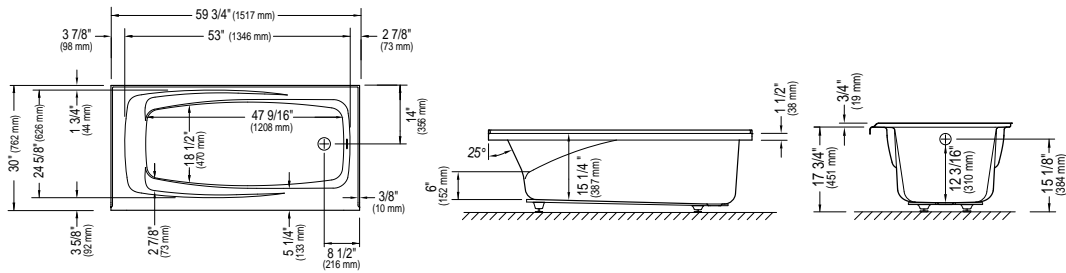

Note: The blower is never installed.

JUNA 3060

59 3/4" x 30" x 17 3/4" [47 gallons]
with integrated tiling flange

60" JUNA SKIRT

Bathtub only left drain
Bathtub only right drain

E10.16710.4500 \$1235
E10.16710.4000 \$1235