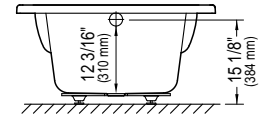

Note: The blower is never installed.

VELONA 3666

66" x 36" x 17 3/4" [64 gallons]

Bathtub only

E10.16825.0000 \$1700

Whirlpool

E15.16825.000030 \$2475

Included: 6 round jets, two air controls, one 7.5 A pump and one pneumatic control.