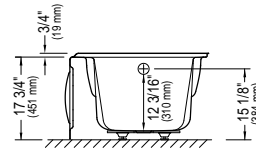

JUNA 3060

59 3/4" x 30" x 17 3/4" [47 gallons]
with integrated tiling flange and skirt

GENERAL OPTIONS

Acrylic colors: white	Standard
biscuit* or bone* (allow 3 weeks for delivery)	Add $395
Available in left or right version (integrated tiling flange)	
Integrated skirt	

Drain D105 (20"): chrome finish	62.4020.102.60	$185
Black neck pillow (12" x 4")	18.6000.100.20	$95

WHIRLPOOL OPTIONS

Finish for Whirlpool jets: white	Standard
Other: chrome	Add $200

Inline heater 110 V	$375

ACTIV-AIR OPTIONS

Finish for Activ-Air jets: white	Standard
Other: chrome	Add $90

Blower hose extension 72"	95.5013.167.00	$100
Blower hose extension 96"	95.5013.168.00	$100

Blower extensions are necessary when the blower is located more than 4' from the pneumatic control.

* Customized product, non cancellable, non returnable.

All systems and options automatically come in the same colour as the bathtub unless otherwise specified on the purchase order.

Textured bottom.

E10.16710.5500	$1235
E10.16710.5000	$1235

E15.16710.550030	$2030
E15.16710.500030	$2030

Included: 6 round jets, two air controls, one 7.5 A pump and one pneumatic control.

E15.16710.550010	$2730
E15.16710.500010	$2730

Included: 29 Activ-Air micro-jets, one blower with heating element (200 W) and one pneumatic control.

E15.16710.550031	$3580
E15.16710.500031	$3580

Included: 6 round jets, 28 Activ-Air micro-jets, two air controls, one 7.5 A pump, one blower with heating element (200 W) and two pneumatic controls.

→ : Whirlpool jets   ○ : Activ-Air jets   S : Suction
T : Whirlpool control   A : Activ-Air control   P : Pump

Note: The blower is never installed.