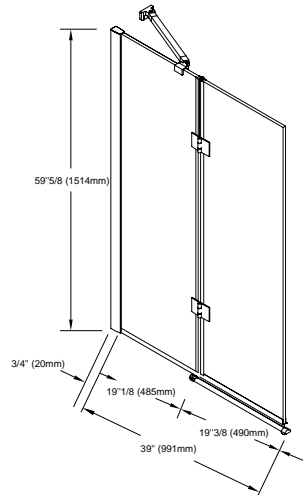

6 mm tempered glass with polished edges.

Wall panel (pivot 180°).

2nd panel (pivot 180° and 20° inside).

HERENCIA BATHTUB DOOR

Chrome/Clear **32.1298.092.30** \$1020

Opening angle: 180° angle outward

MONZA BATHTUB DOOR