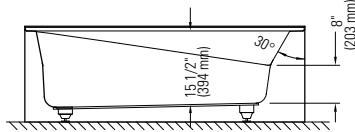

AZEA 3260 AFR

59 3/4" x 31 7/8" x 19 3/4" [54 gallons]
with integrated tiling flange and skirt

*ABOVE-THE-FLOOR ROUGH (AFR)

GENERAL OPTIONS

Acrylic colors: white Standard
biscuit* or bone* (allow 3 weeks for delivery) Add $395

Available in left or right version (integrated tiling flange)

Integrated skirt

Drain D105 (20"): chrome finish 62.4020.102.60 $185

Black neck pillow (12" x 4") 18.6000.100.20 $95

WHIRLPOOL OPTIONS

Finish for Whirlpool jets: white Standard
Other: chrome Add $200

Inline heater 110 V $375

ACTIV-AIR OPTIONS

Finish for Activ-Air jets: white Standard
Other: chrome Add $90

Blower hose extension 72" 95.5013.167.00 $100

Blower hose extension 96" 95.5013.168.00 $100

Blower extensions are necessary when the blower is located more than 4' from the pneumatic control.

* Customized product, non cancellable, non returnable.

All systems and options automatically come in the same colour as the bathtub unless otherwise specified on the purchase order.

Bathtub only left drain
Bathtub only right drain

E10.19012.5500 $1415
E10.19012.5000 $1415

Whirlpool left drain
Whirlpool right drain

E15.19012.550030 $2200
E15.19012.500030 $2200

Included: 6 round jets, two air controls, one 7.5 A pump and one pneumatic control.

Activ-Air left drain
Activ-Air right drain

E15.19012.550010 $2900
E15.19012.500010 $2900

Included: 32 Activ-Air micro-jets, one blower with heating element (200 W) and one pneumatic control.

Whirlpool/Activ-Air combo left drain
Whirlpool/Activ-Air combo right drain

E15.19012.550031 $3750
E15.19012.500031 $3750

Included: 6 round jets, 30 Activ-Air micro-jets, two air controls, one 7.5 A pump, one blower with heating element (200 W) and two pneumatic controls.

→ : Whirlpool jets   ○ : Activ-Air jets   S : Suction
T : Whirlpool control   A : Activ-Air control   P : Pump

Note: The blower is never installed.