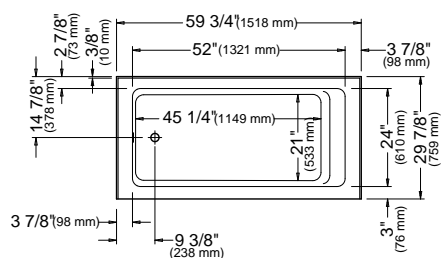

Note: The blower is never installed.

PIA 3060 AFR

59 3/4" x 29 7/8" x 19 1/2" [53 gallons]
with integrated tiling flange and skirt

*ABOVE-THE-FLOOR ROUGH (AFR)

GENERAL OPTIONS

Acrylic colors: white Standard
biscuit* or bone* (allow 3 weeks for delivery) Add \$395