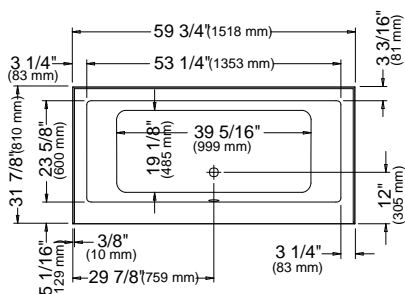

ZALEMA 3260 AFR

59 3/4" x 31 7/8" x 20 5/8" [50 gallons]
with integrated tiling flange

*ABOVE-THE-FLOOR ROUGH (AFR)

GENERAL OPTIONS

Acrylic colors: white Standard
biscuit* or bone* (allow 3 weeks for delivery) Add \$395