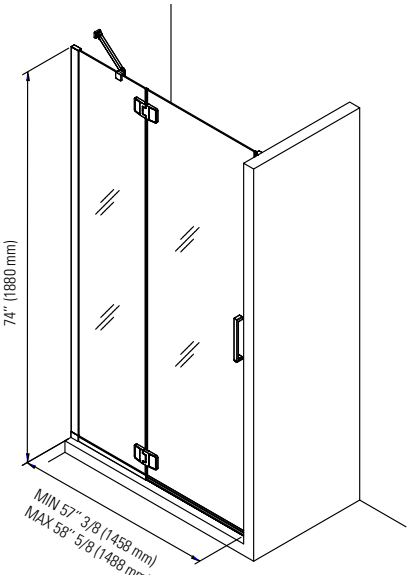

AZELIA 60

All dimensions are approximate and subject to change without notice. Please refer to the installation guide before beginning the installation.