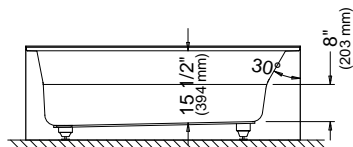

ALBANA 3060 AFR

59 3/4" x 29 7/8" x 20" [47 gallons]
with integrated tiling flange and skirt

*ABOVE-THE-FLOOR ROUGH (AFR)

GENERAL OPTIONS

Acrylic colors: white Standard
biscuit* or bone* (allow 3 weeks for delivery) Add $395

Available in left or right version (integrated tiling flange)

Integrated skirt

Drain D105 (20"): chrome finish 62.4020.102.60 $185

Black neck pillow (12" x 4") 18.6000.100.20 $95

WHIRLPOOL OPTIONS

Finish for Whirlpool jets: white Standard
Other: chrome Add $200

Inline heater 110 V $375

ACTIV-AIR OPTIONS

Finish for Activ-Air jets: white Standard
Other: chrome Add $90

Blower hose extension 72" 95.5013.167.00 $100

Blower hose extension 96" 95.5013.168.00 $100

Blower extensions are necessary when the blower is located more than 4' from the pneumatic control.

* Customized product, non cancellable, non returnable.

All systems and options automatically come in the same colour as the bathtub unless otherwise specified on the purchase order.

Bathtub only left drain
Bathtub only right drain

E10.21210.5500 $1360
E10.21210.5000 $1360

Whirlpool left drain
Whirlpool right drain

E15.21210.550030 $2150
E15.21210.500030 $2150

Included: 6 round jets, two air controls, one 7.5 A pump and one pneumatic control.

Activ-Air left drain
Activ-Air right drain

E15.21210.550010 $2850
E15.21210.500010 $2850

Included: 32 Activ-Air micro-jets, one blower with heating element (200 W) and one pneumatic control.

Whirlpool/Activ-Air combo left drain
Whirlpool/Activ-Air combo right drain

E15.21210.550031 $3700
E15.21210.500031 $3700

Included: 6 round jets, 31 Activ-Air micro-jets, two air controls, one 7.5 A pump, one blower with heating element (200 W) and two pneumatic controls.

→ : Whirlpool jets   ○ : Activ-Air jets   S : Suction
T : Whirlpool control   A : Activ-Air control   P : Pump

Note: The blower is never installed.