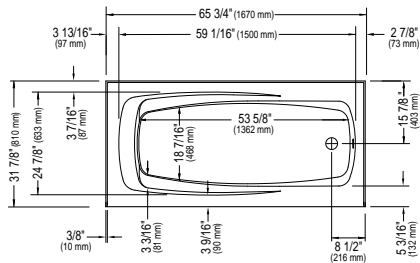

65 3/4" x 31 7/8" x 17 3/4" [54 gallons]
with integrated tiling flange

66" VELONA SKIRT

GENERAL OPTIONS

Acrylic colors: white Standard
 biscuit* or bone* (allow 3 weeks for delivery) Add \$395

Available in left or right version (integrated tiling flange)