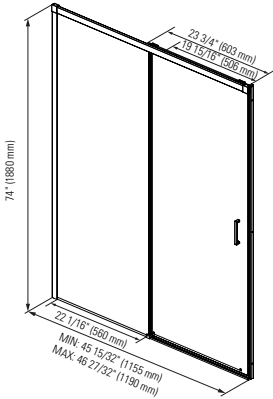

SPACE REQUIREMENT

SELLA 48

All dimensions are approximate and subject to change without notice. Please refer to the installation guide before beginning the installation.