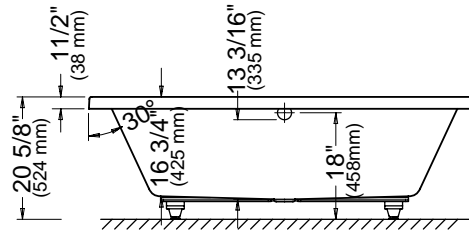

Note: The blower is never installed.

ZALEMA 3266 AFR

66" x 32" x 20 5/8" [61 gallons]

*ABOVE-THE-FLOOR ROUGH (AFR)

Bathtub only

E10.21022.0000 \$1605

Whirlpool

Included: 6 round jets, two air controls, one 7.5 A pump and one pneumatic control.