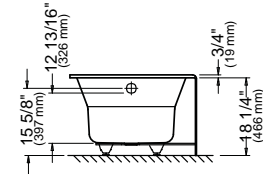

Note: The blower is never installed.

ALBANA 3060

59 3/4" x 29 7/8" x 18 1/4" [47 gallons]
with integrated tiling flange and skirt

Bathtub only left drain
Bathtub only right drain

E10.21110.5500 \$1360
E10.21110.5000 \$1360