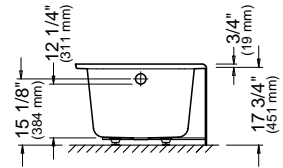

Note: The blower is never installed.

PIA 3060

59 3/4" x 29 7/8" x 17 3/4" [53 gallons]
with integrated tiling flange and skirt

Bathtub only left drain
Bathtub only right drain

E10.20910.5500 \$1360
E10.20910.5000 \$1360