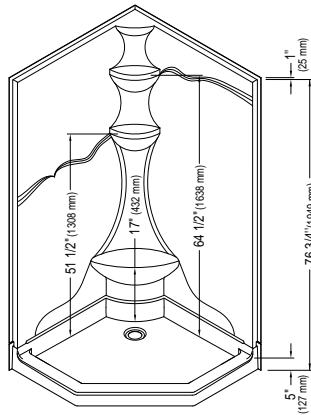

SATURNE NEO-ANGLE

39" x 39" x 76 3/4"

SHOWER OPTIONS

Acrylic colors: white Standard
biscuit* or bone* (allow 3 weeks for delivery) Add $395

COMPATIBLE DOOR

Ovada 38 (pivot)

Chrome/Clear **E30.1237.337.30** $895

* Customized product, non cancellable, non returnable.

Textured bottom.

SATURNE SHOWER NEO-ANGLE

One piece SA38	E20.11638.1030	$2340
Two pieces SA38-2P	E20.11638.2030	$2540