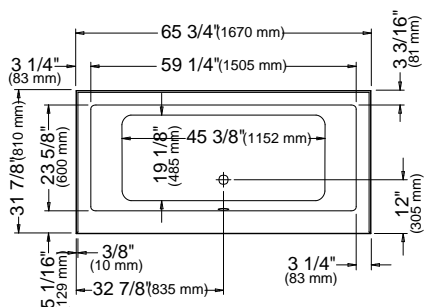

ZALEMA 3266 AFR

65 3/4" x 31 7/8" x 20 5/8" [61 gallons]
with integrated tiling flange

*ABOVE-THE-FLOOR ROUGH (AFR)

GENERAL OPTIONS

Acrylic colors: white Standard
biscuit* or bone* (allow 3 weeks for delivery) Add $395

Drain D105 (20"): chrome finish 62.4020.102.60 $185

Black neck pillow (12" x 4") 18.6000.100.20 $95

WHIRLPOOL OPTIONS

Finish for Whirlpool jets: white Standard
Other: chrome Add $200

Inline heater 110 V $375

ACTIV-AIR OPTIONS

Finish for Activ-Air jets: white Standard
Other: chrome Add $90

Blower hose extension 72" 95.5013.167.00 $100

Blower hose extension 96" 95.5013.168.00 $100

Blower extensions are necessary when the blower is located more than 4' from the pneumatic control.

* Customized product, non cancellable, non returnable.
All systems and options automatically come in the same colour as the bathtub unless otherwise specified on the purchase order.

E10.21022.0500 $1605

E15.21022.050030 $2385

Included: 6 round jets, two air controls, one 7.5 A pump and one pneumatic control.

E15.21022.050010 $3085

Included: 32 Activ-Air micro-jets, one blower with heating element (200 W) and one pneumatic control.

E15.21022.050031 $3935

Included: 6 round jets, 31 Activ-Air micro-jets, two air controls, one 7.5 A pump, one blower with heating element (200 W) and two pneumatic controls.

→ : Whirlpool jets   ○ : Activ-Air jets   S : Suction
T : Whirlpool control   A : Activ-Air control   P : Pump

Note: The blower is never installed.