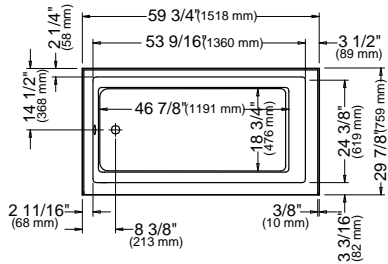

Note: The blower is never installed.

ALBANA 3060

59 3/4" x 29 7/8" x 18 1/4" [47 gallons]
with integrated tiling flange and skirt

Bathtub only left drain
Bathtub only right drain

E10.21110.5500 \$1360
E10.21110.5000 \$1360