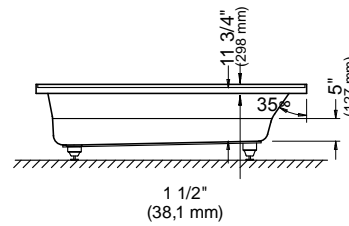

59 3/4" x 29 7/8" x 16" [37 gallons]
with integrated tiling flange

*ABOVE-THE-FLOOR ROUGH (AFR)

GENERAL OPTIONS

Acrylic colors: white		Standard
biscuit* or bone* (allow 3 weeks for delivery)		Add \$395
Available in left or right version (integrated tiling flange)		
Drain D105 (20"): chrome finish	62.4020.102.60	\$185
Black neck pillow (12" x 4")	18.6000.100.20	\$95