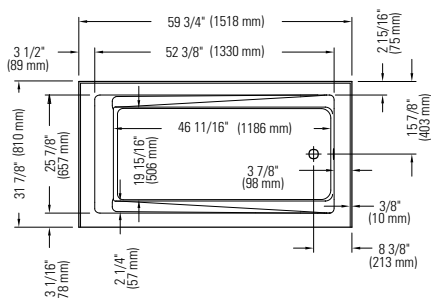

ZENYA 3260 AFR

59 3/4" x 31 7/8" x 19 3/4" [52 gallons]
with integrated tiling flange

*ABOVE-THE-FLOOR ROUGH (AFR)

60" ZENYA SKIRT

GENERAL OPTIONS

Acrylic colors: white Standard
biscuit* or bone* (allow 3 weeks for delivery) Add $395

Available in left or right version (integrated tiling flange)

60" Zenya skirt (not factory-installed) **E12.18960.0000** $515

Drain D105 (20"): chrome finish **62.4020.102.60** $185

Black neck pillow (12" x 4") **18.6000.100.20** $95

WHIRLPOOL OPTIONS

Finish for Whirlpool jets: white Standard
Other: chrome Add $200

Inline heater 110 V $375

ACTIV-AIR OPTIONS

Finish for Activ-Air jets: white Standard
Other: chrome Add $90

Blower hose extension 72" **95.5013.167.00** $100

Blower hose extension 96" **95.5013.168.00** $100

Blower extensions are necessary when the blower is located more than 4' from the pneumatic control.

* Customized product, non cancellable, non returnable.
All systems and options automatically come in the same colour as the bathtub unless otherwise specified on the purchase order.

Bathtub only left drain
Bathtub only right drain

E10.18912.4500 $1185
E10.18912.4000 $1185

Whirlpool left drain
Whirlpool right drain

E15.18912.450030 $1985
E15.18912.400030 $1985

Included: 6 round jets, two air controls, one 7.5 A pump and one pneumatic control.

Activ-Air left drain
Activ-Air right drain

E15.18912.450010 $2685
E15.18912.400010 $2685

Included: 32 Activ-Air micro-jets, one blower with heating element (200 W) and one pneumatic control.

Whirlpool/Activ-Air combo left drain
Whirlpool/Activ-Air combo right drain

E15.18912.450031 $3535
E15.18912.400031 $3535

Included: 6 round jets, 30 Activ-Air micro-jets, two air controls, one 7.5 A pump, one blower with heating element (200 W) and two pneumatic controls.

→ : Whirlpool jets   ○ : Activ-Air jets   S : Suction
T : Whirlpool control   A : Activ-Air control   P : Pump

Note: The blower is never installed.