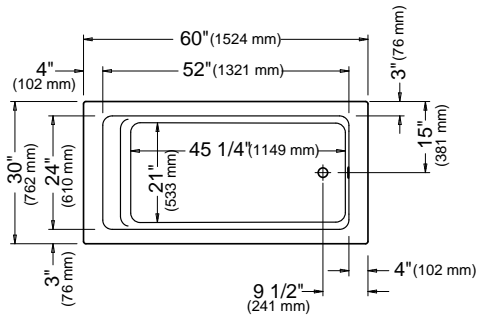

* ABOVE-THE-FLOOR ROUGH (AFR)

Bathtub only

E10.20710.0000 $1045

Whirlpool

Included: 6 round jets, two air controls, one 7.5 A pump and one pneumatic control.

E15.20710.000030 $1850

Activ-Air

Included: 29 Activ-Air micro-jets, one blower with heating element (200 W) and one pneumatic control.

E15.20710.000010 $2550

Whirlpool/Activ-Air combo

Included: 6 round jets, 28 Activ-Air micro-jets, two air controls, one 7.5 A pump, one blower with heating element (200 W) and two pneumatic controls.

E15.20710.000031 $3400

→ : Whirlpool jets   ○ : Activ-Air jets   S : Suction
T : Whirlpool control   A : Activ-Air control   P : Pump

Note: The blower is never installed.

GENERAL OPTIONS

Acrylic colors: white Standard
biscuit* or bone* (allow 3 weeks for delivery) Add $395

Drain D105 (20"): chrome finish 62.4020.102.60 $185

Black neck pillow (12" x 4") 18.6000.100.20 $95

WHIRLPOOL OPTIONS

Finish for Whirlpool jets: white Standard
Other: chrome Add $200

Inline heater 110 V $375

ACTIV-AIR OPTIONS

Finish for Activ-Air jets: white Standard
Other: chrome Add $90

Blower hose extension 72" 95.5013.167.00 $100

Blower hose extension 96" 95.5013.168.00 $100

Blower extensions are necessary when the blower is located more than 4' from the pneumatic control.

* Customized product, non cancellable, non returnable.

All systems and options automatically come in the same colour as the bathtub unless otherwise specified on the purchase order.