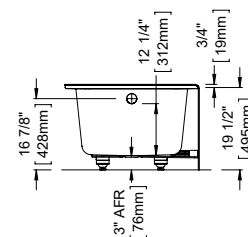

PIA 3260 AFR

59 3/4" x 31 7/8" x 19 1/2" [56.5 gallons]
with integrated tiling flange and skirt

*ABOVE-THE-FLOOR ROUGH (AFR)

GENERAL OPTIONS

Acrylic colors: white Standard
biscuit* or bone* (allow 3 weeks for delivery) Add $395

Available in left or right version (integrated tiling flange)

Integrated skirt

Drain D105 (20"): chrome finish 62.4020.102.60 $185

Black neck pillow (12" x 4") 18.6000.100.20 $95

WHIRLPOOL OPTIONS

Finish for Whirlpool jets: white Standard
Other: chrome Add $200

Inline heater 110 V $375

ACTIV-AIR OPTIONS

Finish for Activ-Air jets: white Standard
Other: chrome Add $90

Blower hose extension 72" 95.5013.167.00 $100

Blower hose extension 96" 95.5013.168.00 $100

Blower extensions are necessary when the blower is located more than 4' from the pneumatic control.

* Customized product, non cancellable, non returnable.

All systems and options automatically come in the same colour as the bathtub unless otherwise specified on the purchase order.

Bathtub only left drain
Bathtub only right drain

E10.20712.5500 $1415
E10.20712.5000 $1415

Whirlpool left drain
Whirlpool right drain

E15.20712.550030 $2200
E15.20712.500030 $2200

Included: 6 round jets, two air controls, one 7.5 A pump and one pneumatic control.

Activ-Air left drain
Activ-Air right drain

E15.20712.550010 $2900
E15.20712.500010 $2900

Included: 32 Activ-Air micro-jets, one blower with heating element (200 W) and one pneumatic control.

Whirlpool/Activ-Air combo left drain
Whirlpool/Activ-Air combo right drain

E15.20712.550031 $3750
E15.20712.500031 $3750

Included: 6 round jets, 31 Activ-Air micro-jets, two air controls, one 7.5 A pump, one blower with heating element (200 W) and two pneumatic controls.

→ : Whirlpool jets   ○ : Activ-Air jets   S : Suction
T : Whirlpool control   A : Activ-Air control   P : Pump

Note: The blower is never installed.