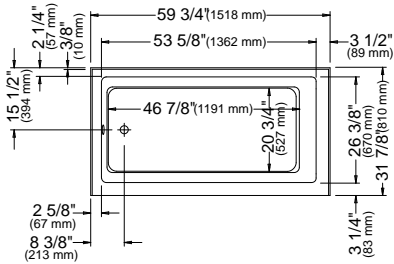

Note: The blower is never installed.

ALBANA 3260 AFR

59 3/4" x 31 7/8" x 19 3/4" [54 gallons]
with integrated tiling flange and skirt

* ABOVE-THE-FLOOR ROUGH (AFR)

Bathtub only left drain
Bathtub only right drain