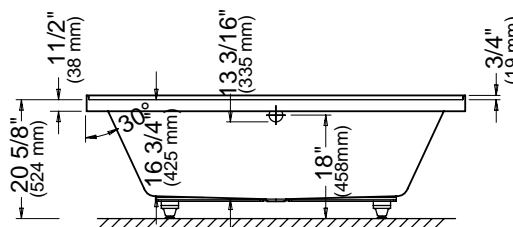

ZALEMA 3266 AFR

65 3/4" x 31 7/8" x 20 5/8" [61 gallons]
with integrated tiling flange

*ABOVE-THE-FLOOR ROUGH (AFR)

GENERAL OPTIONS

Acrylic colors: white Standard
biscuit* or bone* (allow 3 weeks for delivery) Add $395

Drain D105 (20"): chrome finish 62.4020.102.60 $185

Black neck pillow (12" x 4") 18.6000.100.20 $95

WHIRLPOOL OPTIONS

Finish for Whirlpool jets: white Standard
Other: chrome Add $200

Inline heater 110 V $375

ACTIV-AIR OPTIONS

Finish for Activ-Air jets: white Standard
Other: chrome Add $90

Blower hose extension 72" 95.5013.167.00 $100

Blower hose extension 96" 95.5013.168.00 $100

Blower extensions are necessary when the blower is located more than 4' from the pneumatic control.

* Customized product, non cancellable, non returnable.
All systems and options automatically come in the same colour as the bathtub unless otherwise specified on the purchase order.

E10.21022.0500 $1605

E15.21022.050030 $2385

Included: 6 round jets, two air controls, one 7.5 A pump and one pneumatic control.

E15.21022.050010 $3085

Included: 32 Activ-Air micro-jets, one blower with heating element (200 W) and one pneumatic control.

E15.21022.050031 $3935

Included: 6 round jets, 31 Activ-Air micro-jets, two air controls, one 7.5 A pump, one blower with heating element (200 W) and two pneumatic controls.

→ : Whirlpool jets   ○ : Activ-Air jets   S : Suction
T : Whirlpool control   A : Activ-Air control   P : Pump

Note: The blower is never installed.