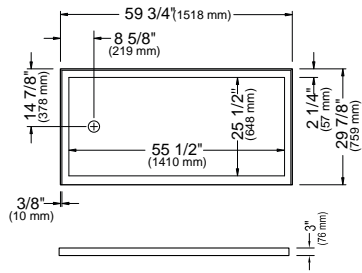

ZEN 6030 SHOWER BASE

Acrylic colors: white Standard
biscuit* or bone* (allow 3 weeks for delivery) Add $395

Integrated tiling flange (customer's specifications)

DOORS

AZELIA 60 (front panels only)

Chrome/Clear **31.1308.062.30** $1100

SELLA 60 (front panels only)

Chrome/Clear **31.1324.062.30** $1300

BASE ZEN 6030 AF
30" x 59 3/4" x 3"

Leak-barrier base