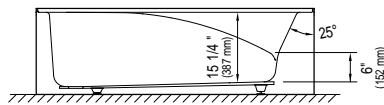

JUNA 3260

59 3/4" x 32" x 17 3/4" [52 gallons]
with integrated tiling flange and skirt

Bathtub only left drain
Bathtub only right drain

E10.16712.5500 $1290
E10.16712.5000 $1290

Whirlpool left drain
Whirlpool right drain

E15.16712.550030 $2085
E15.16712.500030 $2085

Included: 6 round jets, two air controls, one 7.5 A pump and one pneumatic control.

Activ-Air left drain
Activ-Air right drain

E15.16712.550010 $2785
E15.16712.500010 $2785

Included: 30 Activ-Air micro-jets, one blower with heating element (200 W) and one pneumatic control.

Whirlpool/Activ-Air combo left drain
Whirlpool/Activ-Air combo right drain

E15.16712.550031 $3635
E15.16712.500031 $3635

Included: 6 round jets, 29 Activ-Air micro-jets, two air controls, one 7.5 A pump, one blower with heating element (200 W) and two pneumatic controls.

→ : Whirlpool jets   ○ : Activ-Air jets   S : Suction
T : Whirlpool control   A : Activ-Air control   P : Pump

Note: The blower is never installed.

GENERAL OPTIONS

Acrylic colors: white Standard
biscuit* or bone* (allow 3 weeks for delivery) Add $395

Available in left or right version (integrated tiling flange)

Integrated skirt

Drain D105 (20"): chrome finish **62.4020.102.60** $185

Black neck pillow (12" x 4") **18.6000.100.20** $95

WHIRLPOOL OPTIONS

Finish for Whirlpool jets: white Standard
Other: chrome Add $200

Inline heater 110 V $375

ACTIV-AIR OPTIONS

Finish for Activ-Air jets: white Standard
Other: chrome Add $90

Blower hose extension 72" **95.5013.167.00** $100

Blower hose extension 96" **95.5013.168.00** $100

Blower extensions are necessary when the blower is located more than 4' from the pneumatic control.

* Customized product, non cancellable, non returnable.

All systems and options automatically come in the same colour as the bathtub unless otherwise specified on the purchase order.

Textured bottom.