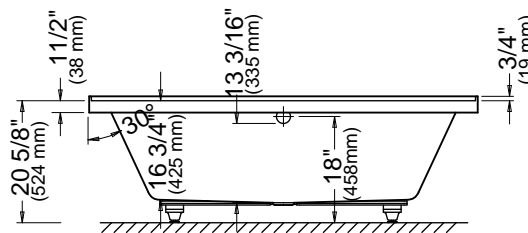

ZALEMA 3260 AFR

59 3/4" x 31 7/8" x 20 5/8" [50 gallons]
with integrated tiling flange

*ABOVE-THE-FLOOR ROUGH (AFR)

GENERAL OPTIONS

Acrylic colors: white Standard
biscuit* or bone* (allow 3 weeks for delivery) Add $395

Drain D105 (20"): chrome finish 62.4020.102.60 $185

Black neck pillow (12" x 4") 18.6000.100.20 $95

WHIRLPOOL OPTIONS

Finish for Whirlpool jets: white Standard
Other: chrome Add $200

Inline heater 110 V $375

ACTIV-AIR OPTIONS

Finish for Activ-Air jets: white Standard
Other: chrome Add $90

Blower hose extension 72" 95.5013.167.00 $100

Blower hose extension 96" 95.5013.168.00 $100

Blower extensions are necessary when the blower is located more than 4' from the pneumatic control.

* Customized product, non cancellable, non returnable.
All systems and options automatically come in the same colour as the bathtub unless otherwise specified on the purchase order.

E10.21012.0500 $1185

E15.21012.050030 $1985

Included: 6 round jets, two air controls, one 7.5 A pump and one pneumatic control.

E15.21012.050010 $2685

Included: 28 Activ-Air micro-jets, one blower with heating element (200 W) and one pneumatic control.

E15.21012.050031 $3535

Included: 6 round jets, 27 Activ-Air micro-jets, two air controls, one 7.5 A pump, one blower with heating element (200 W) and two pneumatic controls.

→ : Whirlpool jets   ○ : Activ-Air jets   S : Suction
T : Whirlpool control   A : Activ-Air control   P : Pump

Note: The blower is never installed.