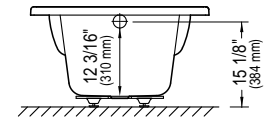

Note: The blower is never installed.

VELONA 3260

60" x 32" x 17 3/4" [48 gallons]

Bathtub only

E10.16812.0000 \$1065

Whirlpool

Included: 6 round jets, two air controls, one 7.5 A pump and one pneumatic control.