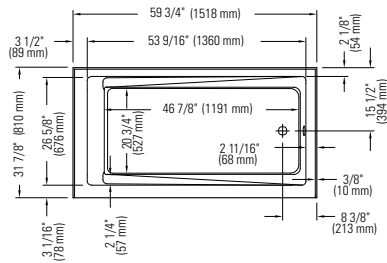

AZEA 3260 AFR

59 3/4" x 31 7/8" x 19 3/4" [54 gallons]
with integrated tiling flange and skirt

*ABOVE-THE-FLOOR ROUGH (AFR)

GENERAL OPTIONS

Acrylic colors: white Standard
biscuit* or bone* (allow 3 weeks for delivery) Add $395

Available in left or right version (integrated tiling flange)

Integrated skirt

Drain D105 (20"): chrome finish 62.4020.102.60 $185

Black neck pillow (12" x 4") 18.6000.100.20 $95

WHIRLPOOL OPTIONS

Finish for Whirlpool jets: white Standard
Other: chrome Add $200

Inline heater 110 V $375

ACTIV-AIR OPTIONS

Finish for Activ-Air jets: white Standard
Other: chrome Add $90

Blower hose extension 72" 95.5013.167.00 $100

Blower hose extension 96" 95.5013.168.00 $100

Blower extensions are necessary when the blower is located more than 4' from the pneumatic control.

* Customized product, non cancellable, non returnable.

All systems and options automatically come in the same colour as the bathtub unless otherwise specified on the purchase order.

Bathtub only left drain
Bathtub only right drain

E10.19012.5500 $1415
E10.19012.5000 $1415

Whirlpool left drain
Whirlpool right drain

E15.19012.550030 $2200
E15.19012.500030 $2200

Included: 6 round jets, two air controls, one 7.5 A pump and one pneumatic control.

Activ-Air left drain
Activ-Air right drain

E15.19012.550010 $2900
E15.19012.500010 $2900

Included: 32 Activ-Air micro-jets, one blower with heating element (200 W) and one pneumatic control.

Whirlpool/Activ-Air combo left drain
Whirlpool/Activ-Air combo right drain

E15.19012.550031 $3750
E15.19012.500031 $3750

Included: 6 round jets, 30 Activ-Air micro-jets, two air controls, one 7.5 A pump, one blower with heating element (200 W) and two pneumatic controls.

→ : Whirlpool jets   ○ : Activ-Air jets   S : Suction
T : Whirlpool control   A : Activ-Air control   P : Pump

Note: The blower is never installed.