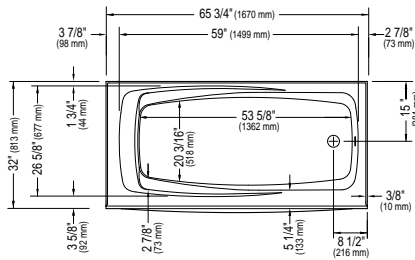

Note: The blower is never installed.

JUNA 3266

65 3/4" x 32" x 17 3/4" [58 gallons]
with integrated tiling flange and skirt

Bathtub only left drain
Bathtub only right drain

E10.16722.5500 \$1710
E10.16722.5000 \$1710