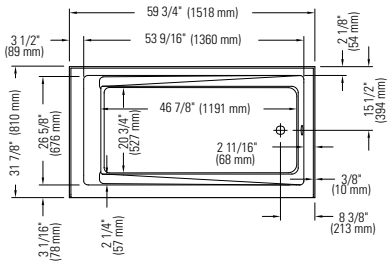

Note: The blower is never installed.

AZEA 3260

59 3/4" x 31 7/8" x 18" [54 gallons]
with integrated tiling flange and skirt

Bathtub only left drain
Bathtub only right drain

E10.21512.5500 \$1415
E10.21512.5000 \$1415