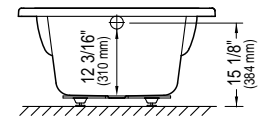

CONTROL

- Built in to the shell of the bathtub
- Easy start-up

bathubs, showers and bases
acrylic

VELONA 3672

72" x 36" x 17 3/4" [71 gallons]

Bathtub only

E10.16828.0000 \$1740

Whirlpool