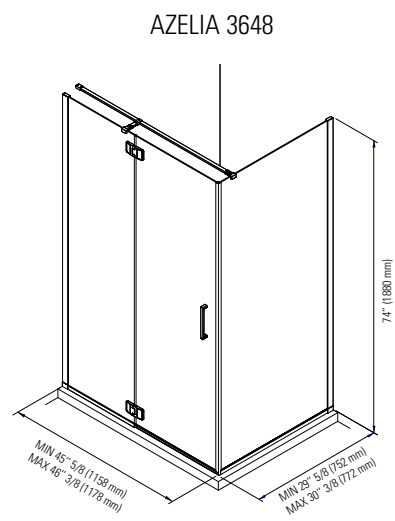

SPACE REQUIREMENT