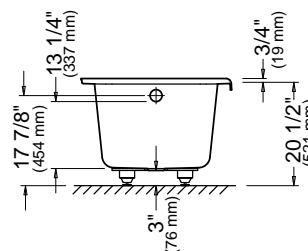

GENERAL OPTIONS

Acrylic colors: white		Standard
biscuit* or bone* (allow 3 weeks for delivery)		Add $395
Available in left or right version (integrated tiling flange)		
Drain D105 (20"): chrome finish	62.4020.102.60	$185
Black neck pillow (12" x 4")	18.6000.100.20	$95

WHIRLPOOL OPTIONS

Finish for Whirlpool jets: white		Standard
Other: chrome		Add $200
Inline heater 110 V		$375

ACTIV-AIR OPTIONS

Finish for Activ-Air jets: white		Standard
Other: chrome		Add $90
Blower hose extension 72"	95.5013.167.00	$100
Blower hose extension 96"	95.5013.168.00	$100

Blower extensions are necessary when the blower is located more than 4' from the pneumatic control.

* Customized product, non cancellable, non returnable.

All systems and options automatically come in the same colour as the bathtub unless otherwise specified on the purchase order.

Bathtub only left drain
Bathtub only right drain

E10.20710.4500 $1045
E10.20710.4000 $1045

Whirlpool left drain
Whirlpool right drain

E15.20710.450030 $1850
E15.20710.400030 $1850

Included: 6 round jets, two air controls, one 7.5 A pump and one pneumatic control.

Activ-Air left drain
Activ-Air right drain

E15.20710.450010 $2550
E15.20710.400010 $2550

Included: 29 Activ-Air micro-jets, one blower with heating element (200 W) and one pneumatic control.

Whirlpool/Activ-Air combo left drain
Whirlpool/Activ-Air combo right drain

E15.20710.450031 $3400
E15.20710.400031 $3400

Included: 6 round jets, 28 Activ-Air micro-jets, two air controls, one 7.5 A pump, one blower with heating element (200 W) and two pneumatic controls.

→ : Whirlpool jets   ○ : Activ-Air jets   S : Suction
T : Whirlpool control   A : Activ-Air control   P : Pump

Note: The blower is never installed.