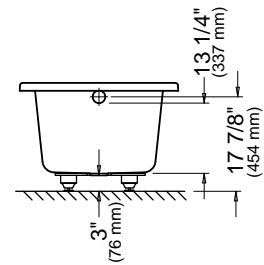

Bathtub only

E10.20710.0000 $1045

Whirlpool

Included: 6 round jets, two air controls, one 7.5 A pump and one pneumatic control.

E15.20710.000030 $1850

Activ-Air

Included: 29 Activ-Air micro-jets, one blower with heating element (200 W) and one pneumatic control.

E15.20710.000010 $2550

Whirlpool/Activ-Air combo

Included: 6 round jets, 28 Activ-Air micro-jets, two air controls, one 7.5 A pump, one blower with heating element (200 W) and two pneumatic controls.

E15.20710.000031 $3400

→ : Whirlpool jets   ○ : Activ-Air jets   S : Suction
T : Whirlpool control   A : Activ-Air control   P : Pump

Note: The blower is never installed.

GENERAL OPTIONS

Acrylic colors: white Standard
biscuit* or bone* (allow 3 weeks for delivery) Add $395

Drain D105 (20"): chrome finish 62.4020.102.60 $185

Black neck pillow (12" x 4") 18.6000.100.20 $95

WHIRLPOOL OPTIONS

Finish for Whirlpool jets: white Standard
Other: chrome Add $200

Inline heater 110 V $375

ACTIV-AIR OPTIONS

Finish for Activ-Air jets: white Standard
Other: chrome Add $90

Blower hose extension 72" 95.5013.167.00 $100

Blower hose extension 96" 95.5013.168.00 $100

Blower extensions are necessary when the blower is located more than 4' from the pneumatic control.

* Customized product, non cancellable, non returnable.

All systems and options automatically come in the same colour as the bathtub unless otherwise specified on the purchase order.