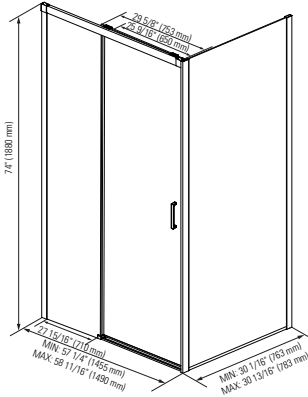

SPACE REQUIREMENT

SELLA 3260

All dimensions are approximate and subject to change without notice. Please refer to the installation guide before beginning the installation.