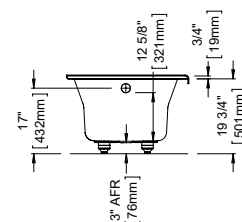

Note: The blower is never installed.

ALBANA 3266 AFR

65 3/4" x 31 7/8" x 19 3/4" [59.7 gallons]
with integrated tiling flange

* ABOVE-THE-FLOOR ROUGH (AFR)

Bathtub only left drain
Bathtub only right drain