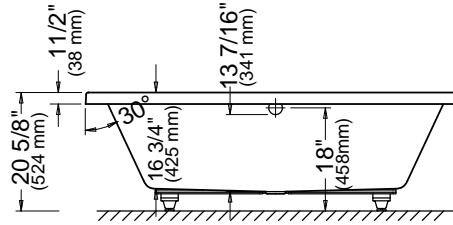

→ : Whirlpool jets ○ : Activ-Air jets S : Suction
T : Whirlpool control A : Activ-Air control P : Pump

Note: The blower is never installed.

ZALEMA 3260 AFR

60" x 32" x 20 5/8" [50 gallons]

*ABOVE-THE-FLOOR ROUGH (AFR)