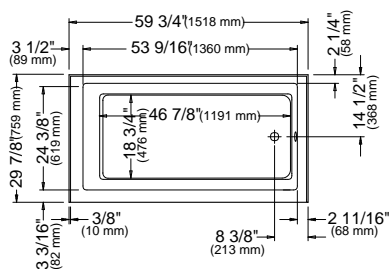

ALBANA 3060 AFR

59 3/4" x 29 7/8" x 20" [47 gallons]
with integrated tiling flange and skirt

*ABOVE-THE-FLOOR ROUGH (AFR)

GENERAL OPTIONS

Acrylic colors: white Standard
biscuit* or bone* (allow 3 weeks for delivery) Add $395

Available in left or right version (integrated tiling flange)

Integrated skirt

Drain D105 (20"): chrome finish 62.4020.102.60 $185

Black neck pillow (12" x 4") 18.6000.100.20 $95

WHIRLPOOL OPTIONS

Finish for Whirlpool jets: white Standard
Other: chrome Add $200

Inline heater 110 V $375

ACTIV-AIR OPTIONS

Finish for Activ-Air jets: white Standard
Other: chrome Add $90

Blower hose extension 72" 95.5013.167.00 $100

Blower hose extension 96" 95.5013.168.00 $100

Blower extensions are necessary when the blower is located more than 4' from the pneumatic control.

* Customized product, non cancellable, non returnable.

All systems and options automatically come in the same colour as the bathtub unless otherwise specified on the purchase order.

Bathtub only left drain
Bathtub only right drain

E10.21210.5500 $1360
E10.21210.5000 $1360

Whirlpool left drain
Whirlpool right drain

E15.21210.550030 $2150
E15.21210.500030 $2150

Included: 6 round jets, two air controls, one 7.5 A pump and one pneumatic control.

Activ-Air left drain
Activ-Air right drain

E15.21210.550010 $2850
E15.21210.500010 $2850

Included: 32 Activ-Air micro-jets, one blower with heating element (200 W) and one pneumatic control.

Whirlpool/Activ-Air combo left drain
Whirlpool/Activ-Air combo right drain

E15.21210.550031 $3700
E15.21210.500031 $3700

Included: 6 round jets, 31 Activ-Air micro-jets, two air controls, one 7.5 A pump, one blower with heating element (200 W) and two pneumatic controls.

→ : Whirlpool jets   ○ : Activ-Air jets   S : Suction
T : Whirlpool control   A : Activ-Air control   P : Pump

Note: The blower is never installed.