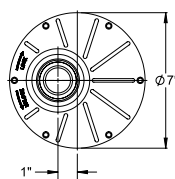

FREESTANDING BATHTUB DRAIN ADAPTER

123Connect—D-111

TOP VIEW