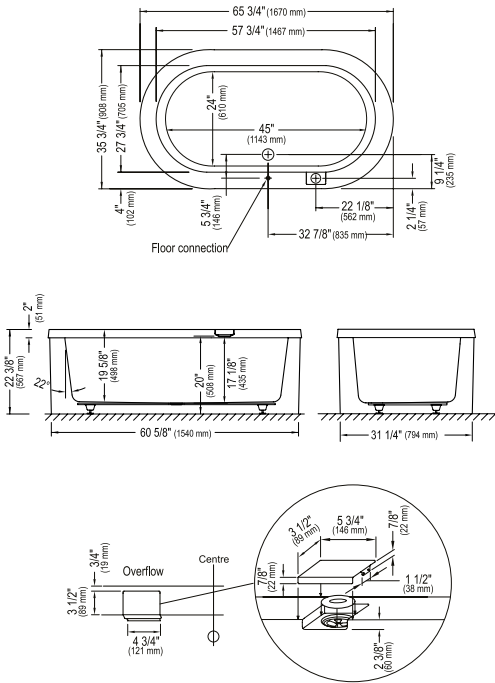

RUBY 3666

65 3/4" x 35 3/4" x 22 3/8" [81 gallons]

5 days

TAO 3666 with contour skirt and Ultim-O overflow.
Available with 2" lip only.
Includes drain and Ultim-O overflow assembly.

GENERAL OPTIONS

Ultim-O overflow and waste included: Chrome	
Acrylic Colors: White	Standard
Biscuit* and Bone* (Allow 3 weeks delivery)	add $395
Others*: (Allow 6 to 8 weeks delivery)	add $395
Nuance*: (Allow 3 weeks delivery)	add $395
Drain Adapter** D-111-ABS 62.6010.103.00 or D-111-PVC 62.6010.104.00	$299
Chromotherapy 1 light (Specify trim color) 17.99999.0000.00	$300
Chromotherapy 2 lights (Specify trim color) 17.99999.0001.00	$450
Chromotherapy 4 lights (Specify trim color) 17.99999.0002.00	$600
Handle (max. 4) (submit drawing with order) 95.7077.106.XX	$110 each
Gel black neck pillow (12" x 4 1/4 x 1 1/4") 18.6000.100.20	$95

MASS-AIR/ACTIV-AIR OPTIONS

Mass-Air Jet finish: White/Chrome	Standard
Biscuit/Chrome	
Bone/Chrome	
Others: Chrome/Chrome	add $65
Activ-Air Jet finish: Chrome, White, Biscuit, Bone	Standard
Blower Hose extension 96"	95.5013.168.00 $100
144" Extension cord	95.3012.101.00 $100

* Blower(s) must be installed in a remote location, extensions(s) provided.

*Customized products, non cancellable, non returnable.
**Quantity ordered must be in multiples of 8 units per code.

Bathtub only

RU3666 $3295

Mass-Air

RU3666M* $5840

Included: 21 (11-10) injectors, Optima blower 750W (1 1/2 h.p.) with 300W heating element, 6' blower hose extension and backlit electronic control.

Activ-Air

RU3666A* $6080

Included: 46 micro-jets, Optima blower 750W (1 1/2 h.p.) with 300W heating element, 6' blower hose extension and backlit electronic control.

Mass-Air/Activ-Air Combo

RU3666CMA* $8890

Included: 46 Activ-Air micro-jets, 11 Mass-Air injectors, two Optima blowers 750W (1 1/2 h.p.) with 300W heating element, two blower hose extensions and backlit electronic control.