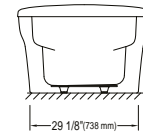

Bathtub only

REV3672F $3515