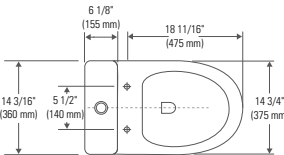

*FB1699 Zen toilet $865
White

With integrated soft close seat.
With glazed trapway.
800 + grams.

*Quantity ordered must be in multiples of 6 units.

ZEN

*FB1691 Prague toilet $865
White

With integrated soft close seat.
With glazed trapway.
1000 + grams.

*Quantity ordered must be in multiples of 6 units.

Toilet FB1691

PRAGUE

*FB1697 Florence Toilet $835
White

With integrated soft close and detachable seat.
With glazed trapway.
1000 + grams.

*Quantity ordered must be in multiples of 6 units.

Toilet FB1697

FLORENCE