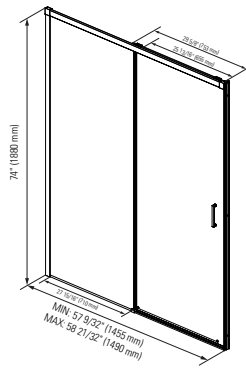

SELLA 60

* Produits Neptune applies a cutting-edge protective covering, which repels water and dirt for easy cleaning and increases the lifespan of your shower doors.

All dimensions are approximate and subject to change without notice. Please refer to the installation guide before beginning the installation.