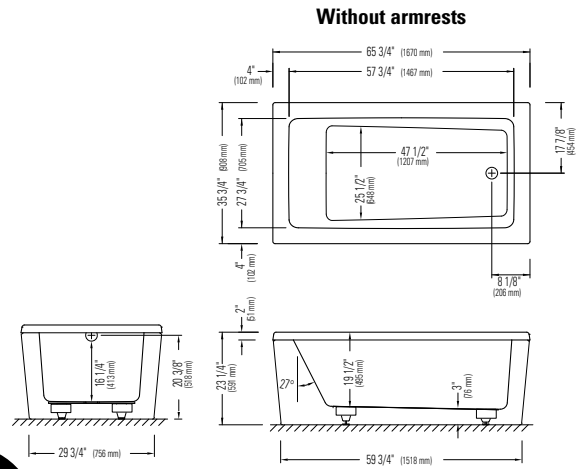

AMETYS 3666 AFR

66" x 36" x 20 3/4" [59 gallons]

*ABOVE-THE-FLOOR ROUGH (AFR)

5 days

Bathtub only (ZEN 3666 2" bathtub with contour skirt) **AM3666AFR** \$3195
(with armrests) **AM3666WAFR** \$3395

Mass-Air **AM3666MAFR** \$5740
(with armrests) **AM3666WMAFR** \$5940
Included: 16 (11-5) injectors, Optima blower 750W (1 1/2 h.p.) with 300W heating element, 6' blower hose extension and backlit electronic control.