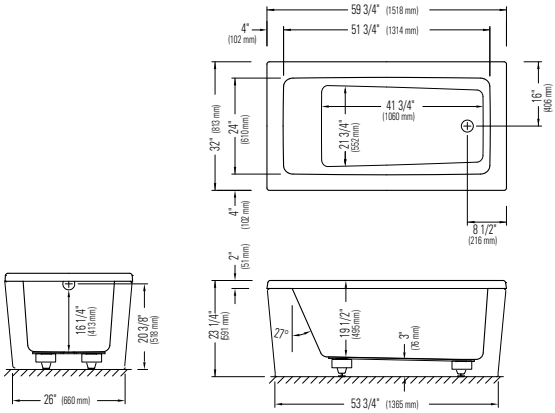

Without armrests