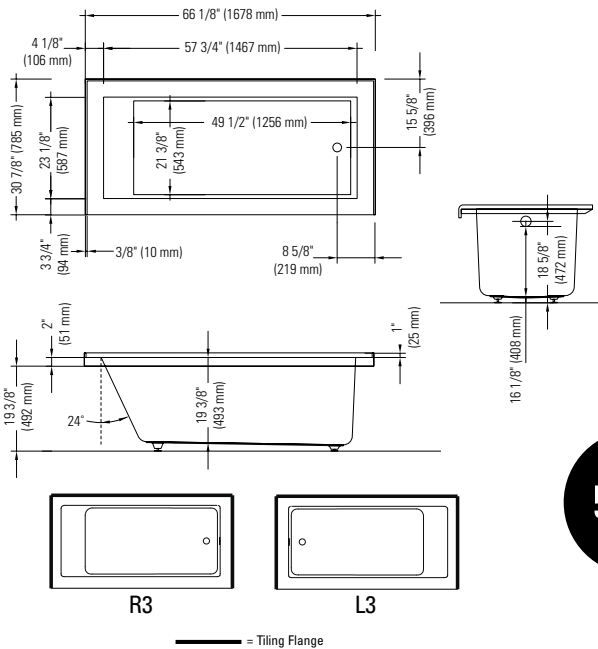

FLORY DE COLT
66 1/8" x 30 7/8" x 21 3/8" [87 gallons]

5 days

Picture: L3

With integrated tiling flange on three sides.

GENERAL OPTIONS

Acrylic Colors: White Biscuit* and Bone* (Allow 3 weeks delivery) Others*: (Allow 6 to 8 weeks delivery)	Standard add $395 add $395
Chromatherapy 1 light: (specify trim color) 17.99999.0000.00	$300
Chromatherapy 2 lights: (specify trim color) 17.99999.0001.00	$450
Chromatherapy 4 lights: (specify trim color) 17.99999.0002.00	$600
Handle (submit drawing with order) (specify trim color) 95.7077.106.XX	$110 each
D105 Drain (20") Chrome** 62.4020.102.60	$185
Gel black neck pillow (12" x 4 1/4" x 1 1/4) 18.6000.100.20	$95
Rayola (Specify control color)	$799

WHIRPOOL OPTIONS

A bathtub fitted with back jets may cause the pump to protrude by +/- 3" from the overall dimension.
Pump is located behind seat (non-negotiable)

Whirpool jet finish: White, Biscuit, Bone and Chrome	Standard
110v Inline heater	$357

BALNE-AIR/VIBRO-AIR OPTIONS

Balne-Air jet finish: White/Chrome, Biscuit/Chrome, Bone/Chrome Others: Chrome/Chrome	Standard add $80
Vibro-Air jet finish: White, Biscuit and Bone Others: Chrome	Standard add $100
Blower Hose extension 72"	95.5013.167.00 $100
Blower Hose extension 96"	95.5013.168.00 $100
72" Extension cord	95.7073.119.00 $100

An extension cord and blower hose extension are necessary when the blower is located more than 2' from the electronic control.

*Customized products, non cancellable, non returnable.
**Quantity ordered must be in multiples of 10 units.

	Bath only	7766 AAL3 7766 AAR3	$1505 $1505
	Whirpool	7766 AAL3T 7766 AAR3T	$4235 $4235
Included: 6 turbo jets, 5 micro-rotating back jets, one 13 A pump, one diverter valve and backlit electronic control.			
	Balne-Air	7766 AAL3M 7766 AAR3M	$4580 $4580
Included: 17 (12-5) injectors, one Optima blower 750W (1½ h.p.) with 300W heating element and backlit electronic control.			
	Vibro-Air	7766 AAL3A 7766 AAR3A	$4820 $4820
Included: 43 (36-7) micro-jets, one Optima blower 750W (1½ h.p.) with 300W heating element and backlit electronic control.			
	Balne-Air/Whirpool Combo	7766 AAL3C 7766 AAR3C	$6265 $6265
Included: 6 turbo jets, 5 micro-rotating back jets, 12 injectors, one 13 A pump, one Optima blower 750W (1½ h.p.) with 300W heating element, one diverter valve and backlit electronic control.			
	Vibro-Air/Whirpool Combo	7766 AAL3CA 7766 AAR3CA	$6525 $6525
Included: 6 turbo jets, 5 micro-rotating back jets, 35 micro-jets, one 13 A pump, one Optima blower 750W (1½ h.p.) with 300W heating element, one diverter valve and backlit electronic control.