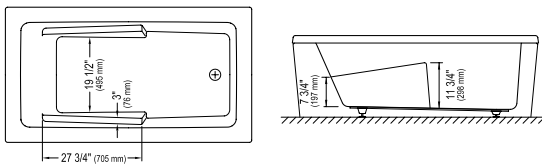

*Customized products, non cancellable, non returnable.

AMETYS 3666

65 3/4" x 35 3/4" x 22" [88 gallons]

5 days

Without armrests

With armrests

GENERAL OPTIONS

Acrylic Colors: White	Standard
Biscuit* and Bone* (Allow 3 weeks delivery)	add \$395
Others*: (Allow 6 to 8 weeks delivery)	add \$395
Nuance*: (Allow 3 weeks delivery)	add \$395
Chromotherapy 1 light (Specify trim color) 17.99999.0000.00	\$300
Chromotherapy 2 lights (Specify trim color) 17.99999.0001.00	\$450
Chromotherapy 4 lights (Specify trim color) 17.99999.0002.00	\$600
Handle (max. 2) (submit drawing with order) 95.7077.106.XX	\$110 each
D105 Waste (20") Chrome** 62.4020.102.60	\$185
Drain Adapter*** D-111-ABS 62.6010.103.00 or D-111-PVC 62.6010.104.00	\$299