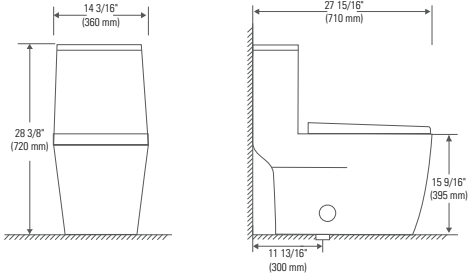

*FB1699 Zen toilet $865
White

With integrated soft close seat.
With glazed trapway.
800 + grams.

*Quantity ordered must be in multiples of 6 units.