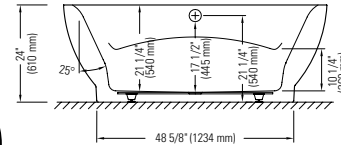

BELIEVE 3666F

64 7/8" x 35" x 24" [78 gallons]

5 days

Bathtub only

BE3666F \$3185

Mass-Air

BE3666FM* \$5730

Included: 21 (11-10) injectors, Optima blower 750W (1 1/2 h.p.) with 300W heating element, 6' blower hose extension and backlit electronic control.