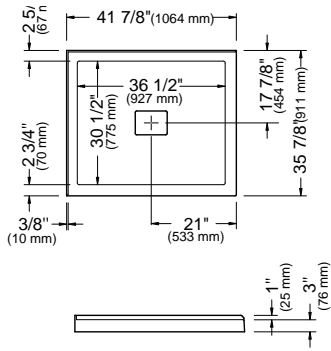

5 days

CACHE 4236 CORNER BASE Leak-barrier base

Integrated Tiling Flange

Acrylic Colors: White,	$980
Biscuit* and Bone* (Allow 3 weeks delivery)	add $395
Others*: (Allow 6 to 8 weeks delivery)	add $395

DOOR

AZELIA 3642 (Front panels and return glass panel)	
Chrome/Clear	$1175

CACHE 4236 CORNER
41 7/8" x 35 7/8" x 3"