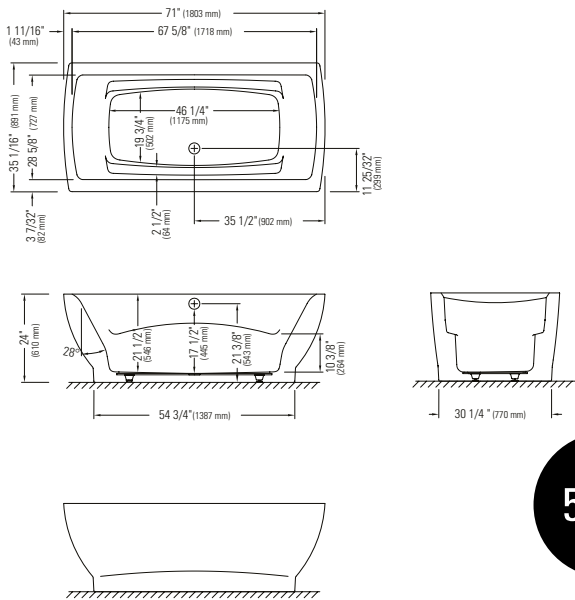

BELIEVE 3672F

71" x 35 1/16" x 24" [85 gallons]

5 days

GENERAL OPTIONS

Acrylic Colors: White	Standard
Nuance*: (Allow 3 weeks delivery)	add $395
Chromotherapy 1 light (Specify trim color)	17.99999.0000.00 $300
Chromotherapy 2 lights (Specify trim color)	17.99999.0001.00 $450
Chromotherapy 4 lights (Specify trim color)	17.99999.0002.00 $600
Handle (1) (centered overflow's opposite side)	95.7077.106.XX $95
D105 Waste (20") Chrome**	62.4020.102.60 $185
Drain Adapter*** D-111-ABS	62.6010.103.00 or $299
D-111-PVC	62.6010.104.00 $299
Gel Neck Pillow (12" x 4 1/4 x 1 1/4")	18.6000.100.20 $95
Rayola (Specify control color)	$799 per backrest

MASS-AIR/ACTIV-AIR OPTIONS

Mass-Air Jet finish: White/Chrome	Standard
Others: Chrome/Chrome	add $65
Activ-Air Jet finish: Chrome, White	Standard
Blower Hose extension 96"	95.5013.168.00 $100
144" Extension cord	95.3012.101.00 $100

* Blower(s) must be installed in a remote location, extensions(s) provided.

*Customized products, non cancellable, non returnable.

**Quantity ordered must be in multiples of 10 units.

***Quantity ordered must be in multiples of 8 units per code.

Bathtub only

BE3672F $3515

Mass-Air

BE3672FM* $6050

Included: 21 (11-10) injectors, Optima blower with 300W heating element, 6' blower hose extension and backlit electronic control.

Activ-Air

BE3672FA* $6290

Included: 52 micro-jets, Optima blower 750W (1 1/2 h.p.) with 300W heating element, 6' blower hose extension and backlit electronic control.

Mass-Air/Activ-Air Combo

BE3672FCMA* $9105

Included: 52 Activ-Air micro-jets, 11 Mass-Air injectors, two Optima blowers 750W (1 1/2 h.p.) with 300W heating element, two 6' blower hose extension and backlit electronic control.