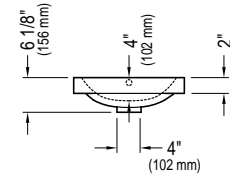

ZEN 19R

with overflow

17" X 19" X 6 1/8"
2" HEIGHT
SINGLE-HOLE

24/48hrs

ZEN 19R
White $620
Drain not included.