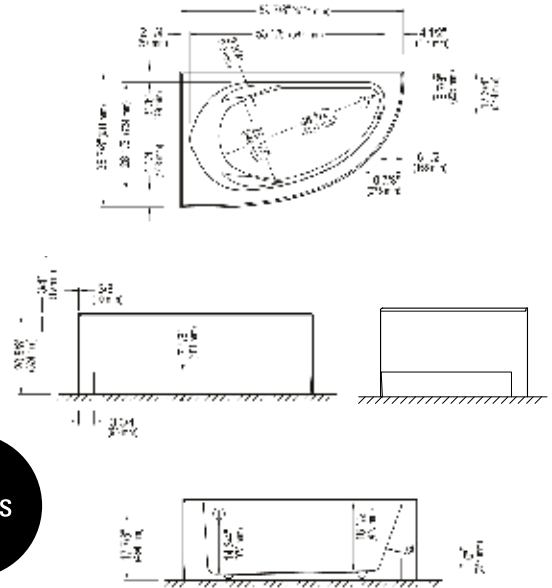

WIND

Corner bathtub
59 7/8" x 35 7/8" x 21" [56 gallons]

5 days

Bathtub only

WI60 \$2125

Whirlpool

Included: 6 turbo jets, 5 micro-rotating back jets, 13 A pump, diverter valve and electronic control.

WI60T \$4855