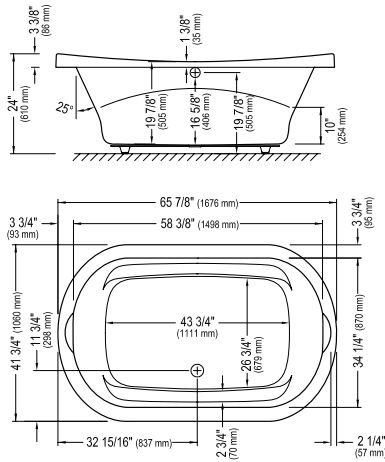

5 days

REVELATION 4266

65 7/8" x 41 3/4" x 24" [83 gallons]

GENERAL OPTIONS

Acrylic Colors: White	Standard
Biscuit* and Bone* (Allow 3 weeks delivery)	add $395
Others*: (Allow 6 to 8 weeks delivery)	add $395
Chromotherapy 1 light (Specify trim color) 17.99999.0000.00	$300
Chromotherapy 2 lights (Specify trim color) 17.99999.0001.00	$450
Chromotherapy 4 lights (Specify trim color) 17.99999.0002.00	$600
Handle (1) (centered overflow's opposite side) 95.7077.106.XX	$110
D106 Waste (27") Chrome** 62.4027.103.60	$195
Gel black neck pillow (12" x 4 1/4 x 1 1/4") 18.6000.100.20	$95
Rayola (Specify control color)	$799 per backrest

WHIRLPOOL OPTIONS

A bathtub fitted with back jets may cause the pump to protrude by +/- 3" from the overall dimension.

Pump is located behind seat (right side)

Whirlpool Jet finish: Chrome, White, Biscuit, Bone	Standard
110v Inline Heater (1)	$357

MASS-AIR/ACTIV-AIR OPTIONS

Mass-Air Jet finish: White/Chrome	Standard
Biscuit/Chrome	
Bone/Chrome	
Others: Chrome/Chrome	add $65
Activ-Air Jet finish: Chrome, White, Biscuit, Bone	Standard
Blower Hose extension 72"	95.5013.167.00 $100
Blower Hose extension 96"	95.5013.168.00 $100
144" Extension cord	95.3012.101.00 $100

An extension cord and blower hose extension are necessary when the blower is located more than 2' from the electronic control.

*Customized products, non cancellable, non returnable.

**Quantity ordered must be in multiples of 10 units.

Bathtub only

REV4266 $1375

Whirlpool

REV4266T $3860

Included: 6 turbo jets, 10 micro-rotating back jets, 13 A pump, two diverter valves and electronic control.

Mass-Air

REV4266M $4030

Included: 21 (11-10) injectors, Optima blower 750W (1 1/2 h.p.) with 300W heating element and backlit electronic control.

Activ-Air

REV4266A $4250

Included: 48 micro-jets, Optima blower 750W (1 1/2 h.p.) with 300W heating element and backlit electronic control.

Mass-Air/Whirlpool Combo

REV4266C $6500

Included: 6 turbo jets, 10 micro-rotating back jets, 11 Mass-Air injectors, 13 A pump, Optima blower 750W (1 1/2 h.p.) with 300W heating element, two diverter valves and backlit electronic control.

Activ-Air/Whirlpool Combo

REV4266CA $6730

Included: 6 turbo jets, 10 micro-rotating back jets, 40 Activ-Air micro-jets, 13 A pump, Optima blower 750W (1 1/2 h.p.) with 300W heating element, two diverter valves and backlit electronic control.

Mass-Air/Activ-Air Combo

REV4266CMA $6895

Included: 48 Activ-Air micro-jets, 11 Mass-Air injectors, two Optima blowers 750W (1 1/2 h.p.) with 300W heating element and backlit electronic control.

Activ-Air/Mass-Air/Whirlpool Combo REV4266TAM $10545

Included: 6 turbo jets, 10 micro-rotating back jets, 40 Activ-Air micro-jets, 11 Mass-Air injectors, 13 A pump, two Optima blowers 750W (1 1/2 h.p.) with 300W heating element, two diverter valves and backlit electronic control.