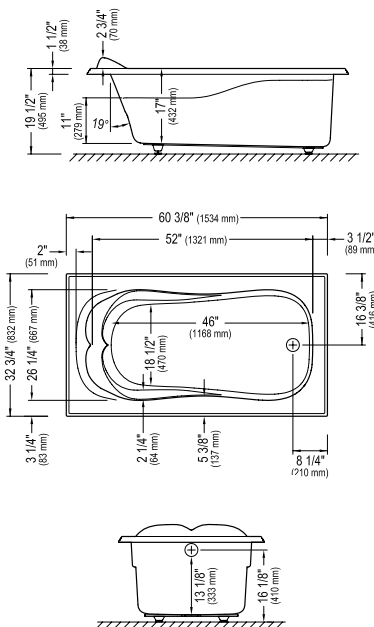

Bathtub only

ME60 $1020

Whirlpool

ME60T $2210

Included: 6 turbo jets, 5 micro-rotating back jets, 13 A pump, diverter valve and electronic control.

Mass-Air

ME60M $2945

Included: 12 (10-2) injectors, Optima blower 750W (1 1/2h.p.) with 300W heating element and backlit electronic control.

Activ-Air

ME60A $3165

Included: 40 micro-jets, Optima blower 750W (1 1/2h.p.) with 300W heating element and backlit electronic control.

Mass-Air/Whirlpool Combo

ME60C $4170

Included: 6 turbo jets, 5 micro-rotating back jets, 10 Mass-Air injectors, 13 A pump, Optima blower 750W (1 1/2h.p.) with 300W heating element, diverter valve and backlit electronic control.

Activ-Air/Whirlpool Combo

ME60CA $4385

Included: 6 turbo jets, 5 micro-rotating back jets, 31 Activ-Air micro-jets, 13 A pump, Optima blower 750W (1 1/2h.p.) with 300W heating element, diverter valve and backlit electronic control.

Mass-Air/Activ-Air Combo

ME60CMA $4990

Included: 40 Activ-Air micro-jets, 10 Mass-Air injectors, two Optima blowers 750W (1 1/2h.p.) with 300W heating element and backlit electronic control.

Activ-Air/Mass-Air/Whirlpool Combo

ME60TAM $6080

Included: 6 turbo jets, 5 micro-rotating back jets, 31 Activ-Air micro-jets, 10 Mass-Air injectors, 13 A pump, two Optima blowers 750W (1 1/2h.p.) with 300W heating element, diverter valve and backlit electronic control.

GENERAL OPTIONS

Acrylic Colors: White	Standard
Biscuit* and Bone* (Allow 3 weeks delivery)	add $395
Others*: (Allow 6 to 8 weeks delivery)	add $395
Chromotherapy 1 light (Specify trim color)	17.99999.0000.00 $300
Chromotherapy 2 lights (Specify trim color)	17.99999.0001.00 $450
Chromotherapy 4 lights (Specify trim color)	17.99999.0002.00 $600
Handle (max. 2) (submit drawing with order)	95.7077.106.XX $110 each
D105 Waste (20") Chrome**	62.4020.102.60 $185
Gel black neck pillow (12"x 4 1/4 x 1 1/4")	18.6000.100.20 $95

WHIRLPOOL OPTIONS

A bathtub fitted with back jets may cause the pump to protrude by +/- 3" from the overall dimension.

Pump is located behind seat (non-negotiable)

Whirlpool Jet finish: Chrome, White, Biscuit, Bone	Standard
110v Inline Heater (1)	$357

MASS-AIR/ACTIV-AIR OPTIONS

Mass-Air Jet finish: White/Chrome	Standard
Biscuit/Chrome	
Bone/Chrome	
Others: Chrome/Chrome	add $65
Activ-Air Jet finish: Chrome, White, Biscuit, Bone	Standard
Blower Hose extension 72"	95.5013.167.00 $100
Blower Hose extension 96"	95.5013.168.00 $100
144" Extension cord	95.3012.101.00 $100

An extension cord and blower hose extension are necessary when the blower is located more than 2' from the electronic control.

*Customized products, non cancellable, non returnable.

**Quantity ordered must be in multiples of 10 units.

Textured bottom.