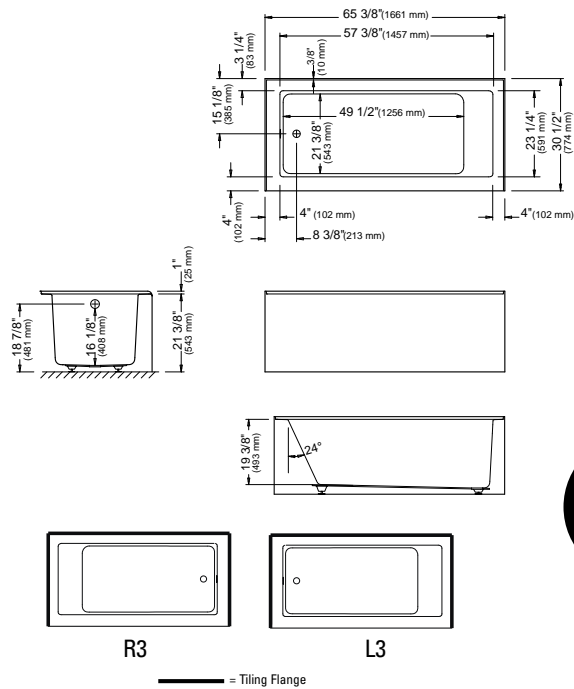

5 days

FLORY DE COLT
65 3/8" x 30 1/2" x 21 3/8" [87 gallons]

With integrated tiling flange on three sides and integrated skirt.

GENERAL OPTIONS

Acrylic Colors: White Standard
Biscuit* and Bone* (Allow 3 weeks delivery) add $395
Others*: (Allow 6 to 8 weeks delivery) add $395

Chromatherapy 1 light: (specify trim color)	17.99999.0000.00	$300
Chromatherapy 2 lights: (specify trim color)	17.99999.0001.00	$450
Chromatherapy 4 lights: (specify trim color)	17.99999.0002.00	$600
Handle (submit drawing with order) (specify trim color)	95.7077.106.XX	$110 each
D105 Drain (20") Chrome**	62.4020.102.60	$185
Gel black neck pillow (12" x 4 1/4" x 1 1/4")	18.6000.100.20	$95
Rayola (Specify control color)		$799

WHIRPOOL OPTIONS

A bathtub fitted with back jets may cause the pump to protrude by +/- 3" from the overall dimension.
Pump is located behind seat (non-negotiable)

Whirpool jet finish: White, Biscuit, Bone and Chrome Standard
110v Inline heater $357

BALNE-AIR/VIBRO-AIR OPTIONS

Balne-Air jet finish: White/Chrome, Biscuit/Chrome, Bone/Chrome Standard
Others: Chrome/Chrome add $80

Vibro-Air jet finish: White, Biscuit and Bone Standard
Others: Chrome add $100

Blower Hose extension 72"	95.5013.167.00	$100
Blower Hose extension 96"	95.5013.168.00	$100
72" Extension cord	95.7073.119.00	$100

An extension cord and blower hose extension are necessary when the blower is located more than 2' from the electronic control.

*Customized products, non cancellable, non returnable.
**Quantity ordered must be in multiples of 10 units.

Bath only

7766 L3 $1715
7766 R3 $1715

Whirpool

7766 L3T $4445
7766 R3T $4445

Included: 6 turbo jets, 5 micro-rotating back jets, one 13 A pump, one diverter valve and backlit electronic control.

Balne-Air

7766 L3M $4790
7766 R3M $4790