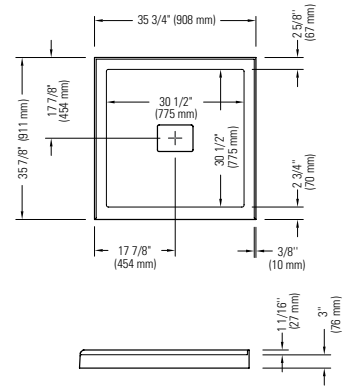

CACHE 3636 ALCOVE

35 3/4" x 35 7/8" x 3"

CACHE 3636 ALCOVE BASE Leak-barrier base

Integrated Tiling Flange

Acrylic Colors: White, $910
Biscuit* and Bone* (Allow 3 weeks delivery) add $395
Others*: (Allow 6 to 8 weeks delivery) add $395

DOOR

AZELIA 36 (Front panels only)
Chrome/Clear $1000

5 days