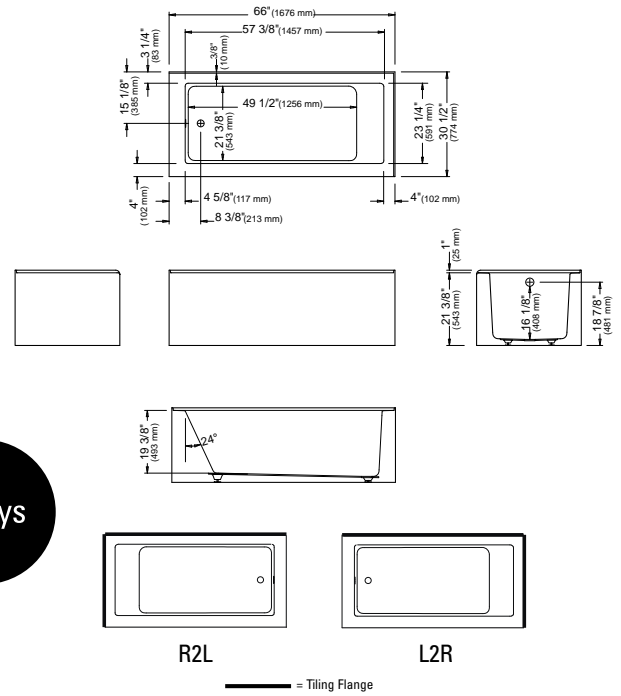

— = Tiling Flange

With integrated tiling flange and integrated skirt on two sides. The skirt is on the front of the bathtub and on the drain side.

Bath only

7766 L2R $1925
7766 R2L $1925

Balne-Air

Included: 17 (12-5) injectors, one Optima blower 750W (1 1/2 h.p.) with 300W heating element and backlit electronic control.

7766 L2RM $5000
7766 R2LM $5000

Vibro-Air

Included: 43 (36-7) micro-jets, one Optima blower 750W (1 1/2 h.p.) with 300W heating element and backlit electronic control.

7766 L2RA $5240
7766 R2LA $5240

GENERAL OPTIONS

Acrylic colors:	White	Standard
Chromatherapy 1 light: (specify trim color)	17.99999.0000.00	$300
Chromatherapy 2 lights: (specify trim color)	17.99999.0001.00	$450
Chromatherapy 4 lights: (specify trim color)	17.99999.0002.00	$600
Handle (submit drawing with order) (specify trim color)	95.7077.106.XX	$110 each
D105 Drain (20") Chrome*	62.4020.102.60	$185
Gel black neck pillow (12" x 4 1/4" x 1 1/4")	18.6000.100.20	$95
Rayola (Specify control color)		$799

BALNE-AIR/VIBRO-AIR OPTIONS

Balne-Air jet finish: White/Chrome		Standard
Others: Chrome/Chrome		add $80
Vibro-Air jet finish: White		Standard
Others: Chrome		add $100
Blower Hose extension 72"	95.5013.167.00	$100
Blower Hose extension 96"	95.5013.168.00	$100
72" Extension cord	95.7073.119.00	$100

An extension cord and blower hose extension are necessary when the blower is located more than 2' from the electronic control.

*Quantity ordered must be in multiples of 10 units.