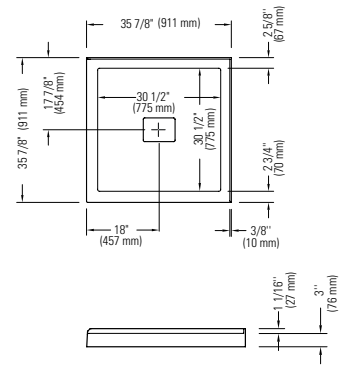

DOORS

AZELIA 3636 (Front panels and return glass panel)
Chrome/Clear $1150

SELLA 3636 (Double sliding panels)
Chrome/Clear $1350

5 days

CACHE 4236 ALCOVE

41 3/4" x 35 7/8" x 3"

CACHE 4236 ALCOVE BASE Leak-barrier base

Integrated Tiling Flange

Acrylic Colors: White, $980
Biscuit* and Bone* (Allow 3 weeks delivery) add $395
Others*: (Allow 6 to 8 weeks delivery) add $395