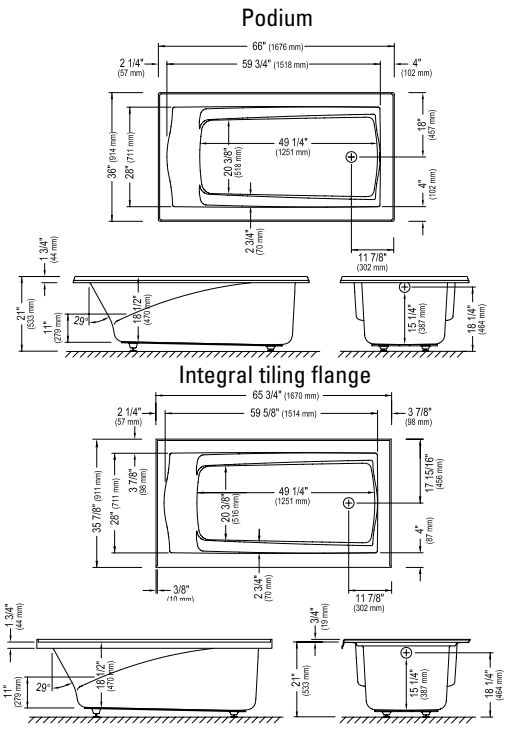

Bathtub only

DE3666 $1495

Whirlpool

Included: 6 turbo jets, 5 micro-rotating back jets, 13 A pump, diverter valve and electronic control.

DE3666T $3235

Mass-Air

Included: 16 (11-5) injectors, Optima blower 750W (1 1/2 h.p.) with 300W heating element and backlit electronic control.

DE3666M $3410

Activ-Air

Included: 45 micro-jets, Optima blower 750W (1 1/2 h.p.) with 300W heating element and backlit electronic control.

DE3666A $3635

Mass-Air/Whirlpool Combo

Included: 6 turbo jets, 5 micro-rotating back jets, 11 Mass-Air injectors, 13 A pump, Optima blower 750W (1 1/2 h.p.) with 300W heating element, diverter valve and backlit electronic control.

DE3666C $5155

Activ-Air/Whirlpool Combo

Included: 6 turbo jets, 5 micro-rotating back jets, 38 Activ-Air micro-jets, 13 A pump, Optima blower 750W (1 1/2 h.p.) with 300W heating element, diverter valve and backlit electronic control.

DE3666CA $5380

Mass-Air/Activ-Air Combo

Included: 45 Activ-Air micro-jets, 11 Mass-Air injectors, two Optima blowers 750W (1 1/2 h.p.) with 300W heating element and backlit electronic control.

DE3666CMA $5545

Activ-Air/Mass-Air/Whirlpool Combo

Included: 6 turbo jets, 5 micro-rotating back jets, 38 Activ-Air micro-jets, 11 Mass-Air injectors, 13 A pump, two Optima blowers 750W (1 1/2 h.p.) with 300W heating element, diverter valve and backlit electronic control.

DE3666TAM $8640

The electronic control will be installed on the same side as the tiling flange.

GENERAL OPTIONS

Acrylic Colors: White	Standard
Biscuit* and Bone* (Allow 3 weeks delivery)	add $395
Others*: (Allow 6 to 8 weeks delivery)	add $395
Podium Bathtub (No tiling flange)	
Available in right or left version (Integrated Tiling Flange)	
Delight 66" Removable Skirt (Not factory installed)	$780
Chromotherapy 1 light (Specify trim color) 17.99999.0000.00	$300
Chromotherapy 2 lights (Specify trim color) 17.99999.0001.00	$450
Chromotherapy 4 lights (Specify trim color) 17.99999.0002.00	$600
Handle (max. 2) (submit drawing with order) 95.7077.106.XX	$110 each
D106 Waste (27") Chrome** 62.4027.103.60	$195
Gel black neck pillow (12"x 4 1/4 x 1 1/4") 18.6000.100.20	$95
Rayola (Specify control color)	
Available for bathtub without system only	$799

WHIRLPOOL OPTIONS

A bathtub fitted with back jets may cause the pump to protrude by +/- 3" from the overall dimension.

Pump is located behind seat (non-negotiable)

Whirlpool Jet finish: Chrome, White, Biscuit, Bone	Standard
110v Inline Heater (1)	$357

MASS-AIR/ACTIV-AIR OPTIONS

Mass-Air Jet finish: White/Chrome	Standard
Biscuit/Chrome	
Bone/Chrome	
Others: Chrome/Chrome	add $65
Activ-Air Jet finish: Chrome, White, Biscuit, Bone	Standard
Blower Hose extension 72"	95.5013.167.00 $100
Blower Hose extension 96"	95.5013.168.00 $100
144" Extension cord	95.3012.101.00 $100

An extension cord and blower hose extension are necessary when the blower is located more than 2' from the electronic control.