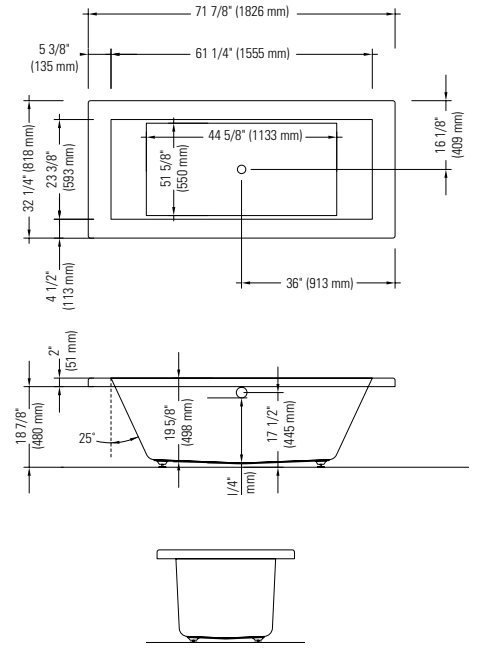

Bath only **7772 AA** $1670

Whirlpool **7772 AAT** $4475
Included: 6 turbo jets, 10 micro-rotating back jets, one 13 A pump, two diverter valves and backlit electronic control.

Balne-Air **7772 AAM** $4820
Included: 22 (12-10) injectors, one Optima blower 750W (1 1/2 h.p.) with 300W heating element and backlit electronic control.

Vibro-Air **7772 AAA** $5055
Included: 44 (30-14) micro-jets, one Optima blower 750W (1 1/2 h.p.) with 300W heating element and backlit electronic control.

Balne-Air/Whirlpool Combo **7772 AAC** $6500
Included: 6 turbo jets, 5 micro-rotating back jets, 17 (12-5) injectors, one 13 A pump, one Optima blower 750W (1 1/2 h.p.) with 300W heating element one diverter valve and backlit electronic control.

Vibro-Air/Whirlpool Combo **7772 AACA** $6755
Included: 6 turbo jets, 5 micro-rotating back jets, 36 (29-7) micro-jets, one 13 A pump, one Optima blower 750W (1 1/2 h.p.) with 300W heating element, one diverter valve and backlit electronic control.

GENERAL OPTIONS

Acrylic Colors: White	Standard
Biscuit* and Bone* (Allow 3 weeks delivery)	add $395
Others*: (Allow 6 to 8 weeks delivery)	add $395
Chromatherapy 1 light: (specify trim color)	17.99999.0000.00 $300
Chromatherapy 2 lights: (specify trim color)	17.99999.0001.00 $450
Chromatherapy 4 lights: (specify trim color)	17.99999.0002.00 $600
Handle (submit drawing with order) (specify trim color)	95.7077.106.XX $110 each
D106 Drain (27") Chrome**	62.4027.103.60 $195
Gel black neck pillow (12" x 4 1/4" x 1 1/4")	18.6000.100.20 $95
Rayola (Specify control color)	$799 per backrest

WHIRPOOL OPTIONS

A bathtub fitted with back jets may cause the pump to protrude by +/- 3" from the overall dimension.

Pump is located behind seat (right side)

Whirlpool jet finish: White, Biscuit, Bone and Chrome	Standard
110v Inline heater	$357

BALNE-AIR/VIBRO-AIR OPTIONS

Balne-Air jet finish: White/Chrome, Biscuit/Chrome, Bone/Chrome	Standard
Others: Chrome/Chrome	add $80
Vibro-Air jet finish: White, Biscuit and Bone	Standard
Others: Chrome	add $100
Blower Hose extension 72"	95.5013.167.00 $100
Blower Hose extension 96"	95.5013.168.00 $100
72" Extension cord	95.7073.119.00 $100

An extension cord and blower hose extension are necessary when the blower is located more than 2' from the electronic control.

*Customized products, non cancellable, non returnable.

**Quantity ordered must be in multiples of 10 units.