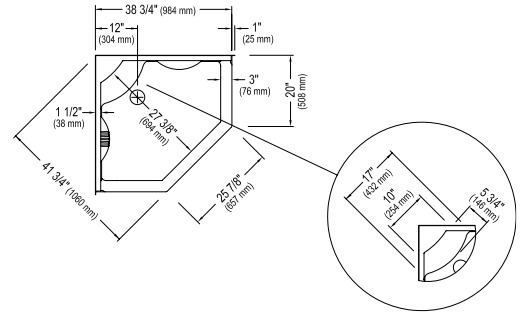

Shown in picture:
MAYA shower with the LAUZANNE door.