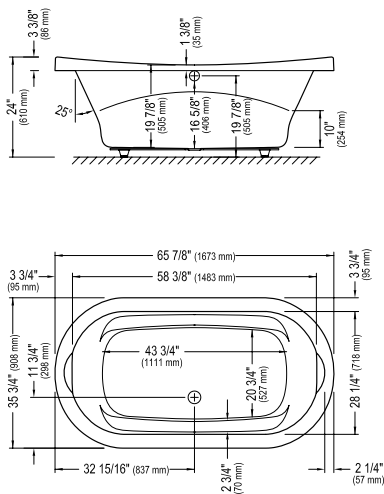

5 days

REVELATION 3666
65 7/8" x 35 3/4" x 24" [69 gallons]

GENERAL OPTIONS

Acrylic Colors: White	Standard
Biscuit* and Bone* (Allow 3 weeks delivery)	add $395
Others*: (Allow 6 to 8 weeks delivery)	add $395
Chromotherapy 1 light (Specify trim color) 17.99999.0000.00	$300
Chromotherapy 2 lights (Specify trim color) 17.99999.0001.00	$450
Chromotherapy 4 lights (Specify trim color) 17.99999.0002.00	$600
Handle (1) (centered overflow's opposite side) 95.7077.106.XX	$110
D105 Waste (20") Chrome** 62.4020.102.60	$185
Gel black neck pillow (12" x 4 1/4 x 1 1/4") 18.6000.100.20	$95
Rayola (Specify control color)	$799 per backrest

WHIRLPOOL OPTIONS

A bathtub fitted with back jets may cause the pump to protrude by +/- 3" from the overall dimension.
Pump is located behind seat (right side)

Whirlpool Jet finish: Chrome, White, Biscuit, Bone	Standard
110v Inline Heater (1)	$357

MASS-AIR/ACTIV-AIR OPTIONS

Mass-Air Jet finish: White/Chrome	Standard
Biscuit/Chrome	
Bone/Chrome	
Others: Chrome/Chrome	add $65
Activ-Air Jet finish: Chrome, White, Biscuit, Bone	Standard
Blower Hose extension 72" 95.5013.167.00	$100
Blower Hose extension 96" 95.5013.168.00	$100
144" Extension cord 95.3012.101.00	$100

An extension cord and blower hose extension are necessary when the blower is located more than 2' from the electronic control.

*Customized products, non cancellable, non returnable.
**Quantity ordered must be in multiples of 10 units.

Bathtub only

REV3666 $1305

Whirlpool

REV3666T $3805

Included: 6 turbo jets, 10 micro-rotating back jets, 13 A pump, two diverter valves and electronic control.

Mass-Air

REV3666M $3970

Included: 21 (11-10) injectors, Optima blower 750W (1 1/2 h.p.) with 300W heating element and backlit electronic control.

Activ-Air

REV3666A $4195

Included: 48 micro-jets, Optima blower 750W (1 1/2 h.p.) with 300W heating element and backlit electronic control.

Mass-Air/Whirlpool Combo

REV3666C $6450

Included: 6 turbo jets, 10 micro-rotating back jets, 11 Mass-Air injectors, 13 A pump, Optima blower 750W (1 1/2 h.p.) with 300W heating element, two diverter valves and backlit electronic control.

Activ-Air/Whirlpool Combo

REV3666CA $6670

Included: 6 turbo jets, 10 micro-rotating back jets, 36 Activ-Air micro-jets, 13 A pump, Optima blower 750W (1 1/2 h.p.) with 300W heating element, two diverter valves and backlit electronic control.

Mass-Air/Activ-Air Combo

REV3666CMA $6840

Included: 48 Activ-Air micro-jets, 11 Mass-Air injectors, two Optima blowers 750W (1 1/2 h.p.) with 300W heating element and backlit electronic control.

Activ-Air/Mass-Air/Whirlpool Combo

REV3666TAM $10435

Included: 6 turbo jets, 10 micro-rotating back jets, 36 Activ-Air micro-jets, 11 Mass-Air injectors, 13 A pump, two Optima blowers 750W (1 1/2 h.p.) with 300W heating element, two diverter valves and backlit electronic control.