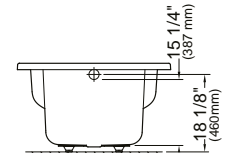

GENERAL OPTIONS

Acrylic Colors: White	Standard
Biscuit* and Bone* (Allow 3 weeks delivery)	add $395
Others*: (Allow 6 to 8 weeks delivery)	add $395
Chromotherapy 1 light (Specify trim color) 17.99999.0000.00	$300
Chromotherapy 2 lights (Specify trim color) 17.99999.0001.00	$450
Chromotherapy 4 lights (Specify trim color) 17.99999.0002.00	$600
Handle (max. 2) (submit drawing with order) 95.7077.106.XX	$110 each
D105 Waste (20") Chrome** 62.4020.102.60	$185
Gel black neck pillow (12" x 4 1/4 x 1 1/4") 18.6000.100.20	$95
Rayola (Specify control color)	$799

WHIRLPOOL OPTIONS

A bathtub fitted with back jets may cause the pump to protrude by +/- 3" from the overall dimension.

Pump is located behind seat (non-negotiable)

Whirlpool Jet finish: Chrome, White, Biscuit, Bone	Standard
110v Inline Heater (1)	$357

MASS-AIR/ACTIV-AIR OPTIONS

Mass-Air Jet finish: White/Chrome	Standard
Biscuit/Chrome	
Bone/Chrome	
Others: Chrome/Chrome	add $65
Activ-Air Jet finish: Chrome, White, Biscuit, Bone	Standard
Blower Hose extension 72"	95.5013.167.00 $100
Blower Hose extension 96"	95.5013.168.00 $100
144" Extension cord	95.3012.101.00 $100

An extension cord and blower hose extension are necessary when the blower is located more than 2' from the electronic control.

*Customized products, non cancellable, non returnable.

**Quantity ordered must be in multiples of 10 units.