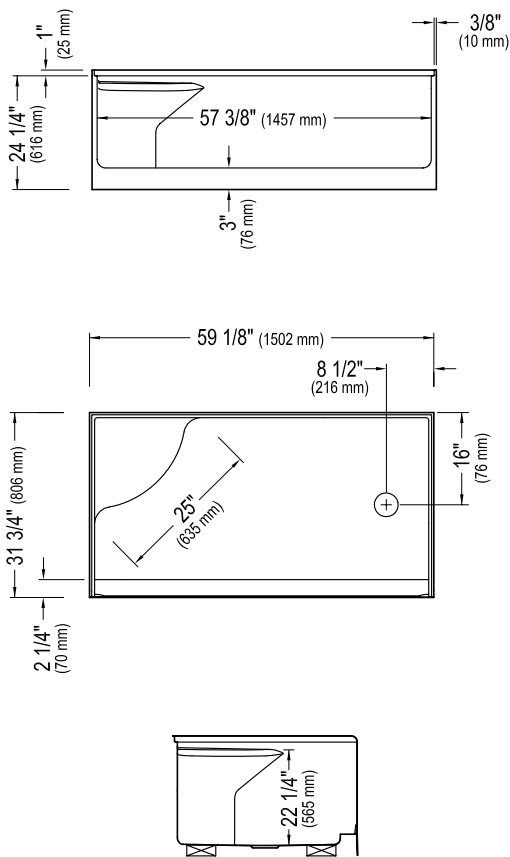

KOYA
31 3/4" x 59 1/8" x 24 1/4"

5 days

Shown in picture:
KOYA shower base with the EXALT 60 door.

KOYA SHOWER BASE

KO60	$1435

SHOWER BASE OPTIONS

Acrylic Colors: White, Biscuit* and Bone* (Allow 3 weeks delivery)	Standard
Others*: (Allow 6 to 8 weeks delivery)	add $395
Right or left seat (22 1/4" high)	add $395
Right or left drain side	
Integral tiling flange	

DOORS

AZELIA 60 (Front panels only)	
Chrome/Clear	$1100
EXALT 60 (Front panels only)	
Chrome/Clear	$1950
EXALT 60 BLACK (Front panels only)	
Black/Clear	$2150
SELLA 60 (Front panels only)	
Chrome/Clear	$1300

*Customized products, non cancellable, non returnable.