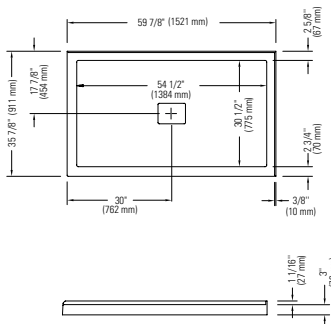

5 days

CACHE 6036 CORNER BASE Leak-barrier base
(center drain)

Integrated Tiling Flange

Acrylic Colors: White, Biscuit* and Bone* (Allow 3 weeks delivery)	$1035
Others*: (Allow 6 to 8 weeks delivery)	add $395

DOORS

AZELIA 3660 (Front panels and return glass panel)	
Chrome/Clear	$1450
EXALT 3660 (Front panels and return glass panel)	
Chrome/Clear	$2650
EXALT 3660 BLACK (Front panels and return glass panel)	
Black/Clear	$2850
SELLA 3660 (Front panels and return glass panel)	
Chrome/Clear	$1650

CACHE 6036 CORNER
59 7/8" x 31 7/8" x 3"

*Customized products, non cancellable, non returnable.

All dimensions are approximate and subject to change without notice. Please refer to the installation guide before beginning the installation.