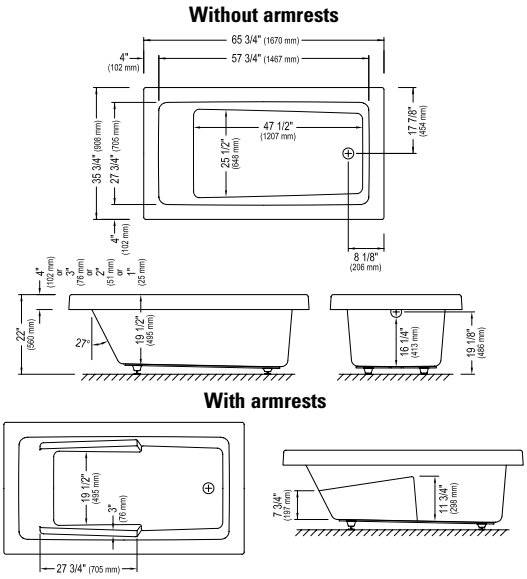

ZEN 3666

65 3/4" x 35 3/4" x 22" [88 gallons]

5 days

Bathtub only

ZEN3666 \$2050
(with armrests) ZEN3666W \$2250

Whirlpool

ZEN3666T \$4775
(with armrests) ZEN3666WT \$4975

Included: 6 turbo jets, 5 micro-rotating jets, 13 A pump, diverter valve and electronic control.