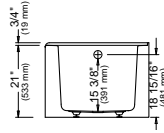

R2R

L2L

— = Tiling Flange

5 days

FLORY DE COLT

59 3/4" x 30 1/4" x 21" [73 gallons]

With integrated tiling flange and integrated skirt on two sides. The skirt is on the front of the bathtub and behind the backrest.

GENERAL OPTIONS

Acrylic colors: White	Standard
Chromatherapy 1 light: (specify trim color)	17.99999.0000.00 $300
Chromatherapy 2 lights: (specify trim color)	17.99999.0001.00 $450
Chromatherapy 4 lights: (specify trim color)	17.99999.0002.00 $600
Handle (submit drawing with order) (specify trim color)	95.7077.106.XX $110 each
D105 Drain (20") Chrome*	62.4020.102.60 $185
Gel black neck pillow (12" x 4 1/4" x 1 1/4")	18.6000.100.20 $95
Rayola (Specify control color)	$799

BALNE-AIR/VIBRO-AIR OPTIONS

Balne-Air jet finish: White/Chrome	Standard
Others: Chrome/Chrome	add $80
Vibro-Air jet finish: White	Standard
Others: Chrome	add $100
Blower Hose extension 72"	95.5013.167.00 $100
Blower Hose extension 96"	95.5013.168.00 $100
72" Extension cord	95.7073.119.00 $100

An extension cord and blower hose extension are necessary when the blower is located more than 2' from the electronic control.

*Quantity ordered must be in multiples of 10 units.

7760 L2L $1740
7760 R2R $1740

7760 L2LM $4780
7760 R2RM $4780

Included: 17 (12-5) injectors, one Optima blower 750W (1½ h.p.) with 300W heating element and backlit electronic control.

7760 L2LA $5000
7760 R2RA $5000

Included: 38 (31-7) micro-jets, one Optima blower 750W (1½ h.p.) with 300W heating element and backlit electronic control.