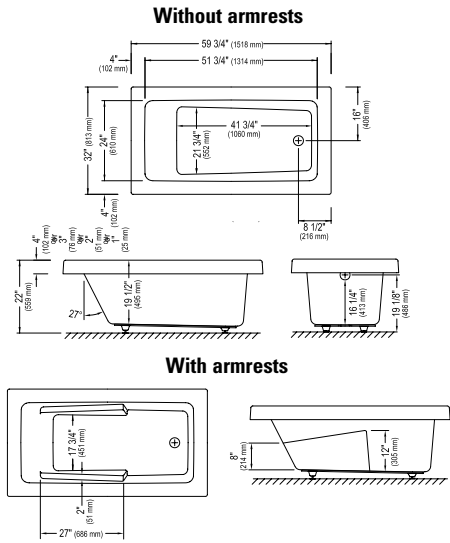

ZEN 3260

59 3/4" x 32" x 22" [68 gallons]