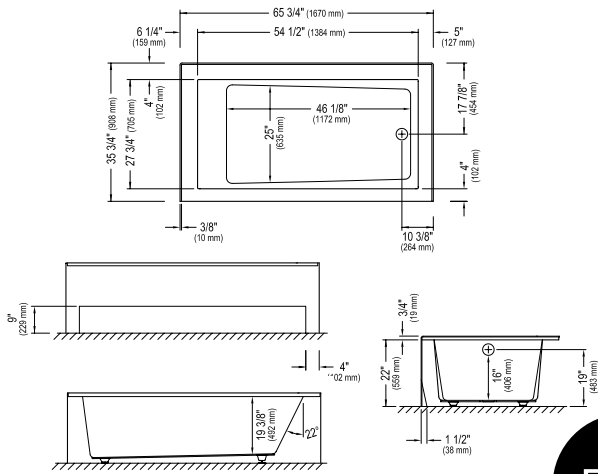

ZORA 3666
65 3/4" x 35 3/4" x 22" [86 gallons]
with integrated tiling flange

With skirt

Without skirt

5 days

The electronic control will be installed on the same side as the tiling flange.

GENERAL OPTIONS

Acrylic Colors: White	Standard
Biscuit* and Bone* (Allow 3 weeks delivery)	add \$395
Others*: (Allow 6 to 8 weeks delivery)	add \$395
Available in right or left version (integrated tiling flange)	
Chromotherapy 1 light (Specify trim color) 17.99999.0000.00	\$300
Chromotherapy 2 lights (Specify trim color) 17.99999.0001.00	\$450
Chromotherapy 4 lights (Specify trim color) 17.99999.0002.00	\$600
Handle (max. 2) (submit drawing with order) 95.7077.106.XX	\$110 each
ZORA 66 Removable Skirt	\$785
D105 Waste (20") Chrome** 62.4020.102.60	\$185
Gel black neck pillow (12"x 4 1/4 x 1 1/4") 18.6000.100.20	\$95
Rayola (Specify control color)	\$799