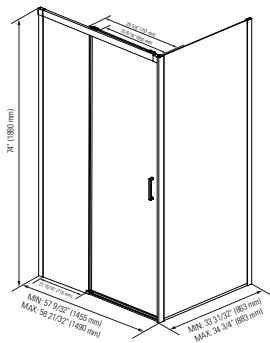

SELLA 48

SELLA 60

SELLA 3636

SELLA 3248

SELLA 3260

SELLA 3648

SELLA 3660

* Produits Neptune applies a cutting-edge protective covering, which repels water and dirt for easy cleaning and increases the lifespan of your shower doors.