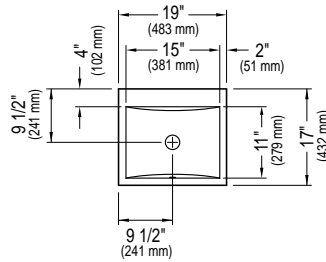

ZEN 19R

with overflow

17" X 19" X 6 1/8"
2" HEIGHT
SINGLE-HOLE

24/48hrs

ZEN 19R
White $620
Drain not included.