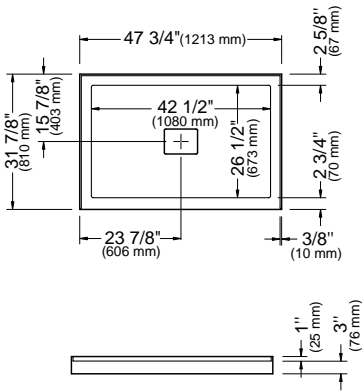

5 days

CACHE 4832 ALCOVE BASE Leak-barrier base

Integrated Tiling Flange

Acrylic Colors: White,	$980
Biscuit* and Bone* (Allow 3 weeks delivery)	add $395
Others*: (Allow 6 to 8 weeks delivery)	add $395

DOORS

AZELIA 48 (Front panels only)	
Chrome/Clear	$1050
EXALT 48 (Front panels only)	
Chrome/Clear	$1650
EXALT 48 BLACK (Front panels only)	
Black/Clear	$1850
SELLA 48 (Front panels only)	
Chrome/Clear	$1250

CACHE 4832 ALCOVE
47 3/4" x 31 7/8" x 3"