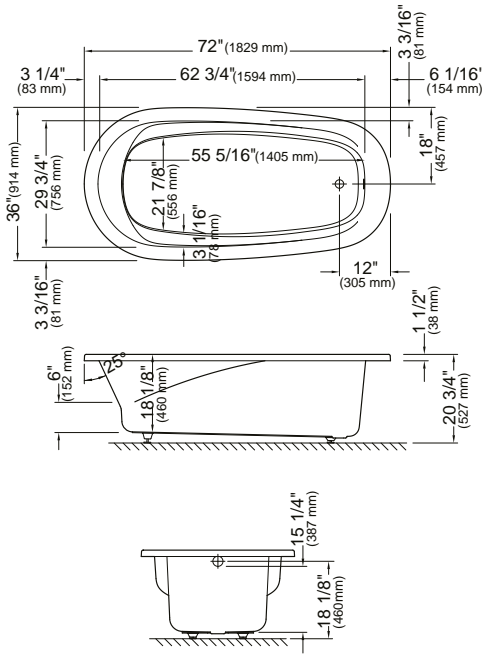

VAPORA 3672

72" x 36" x 20 3/4" [78 gallons]

5 days

GENERAL OPTIONS

Acrylic Colors: White	Standard
Biscuit* and Bone* (Allow 3 weeks delivery)	add $395
Others*: (Allow 6 to 8 weeks delivery)	add $395
Chromotherapy 1 light (Specify trim color) 17.99999.0000.00	$300
Chromotherapy 2 lights (Specify trim color) 17.99999.0001.00	$450
Chromotherapy 4 lights (Specify trim color) 17.99999.0002.00	$600
Handle (max. 2) (submit drawing with order) 95.7077.106.XX	$110 each
D105 Waste (20") Chrome** 62.4020.102.60	$185
Gel black neck pillow (12"x 4 1/4 x 1 1/4") 18.6000.100.20	$95
Rayola (Specify control color)	$799

WHIRLPOOL OPTIONS

A bathtub fitted with back jets may cause the pump to protrude by +/- 3" from the overall dimension.
Pump is located behind seat (non-negotiable)
Whirlpool Jet finish: Chrome, White, Biscuit, Bone Standard
110v Inline Heater (1) $357

MASS-AIR/ACTIV-AIR OPTIONS

Mass-Air Jet finish: White/Chrome	Standard
Biscuit/Chrome	
Bone/Chrome	
Others: Chrome/Chrome	add $65
Activ-Air Jet finish: Chrome, White, Biscuit, Bone	Standard
Blower Hose extension 72" 95.5013.167.00	$100
Blower Hose extension 96" 95.5013.168.00	$100
144" Extension cord 95.3012.101.00	$100

An extension cord and blower hose extension are necessary when the blower is located more than 2' from the electronic control.

*Customized products, non cancellable, non returnable.
**Quantity ordered must be in multiples of 10 units.

Bathtub only

VA3672 $1375

Whirlpool

VA3672T $3860

Included: 6 turbo jets, 5 micro-rotating back jets, 13 A pump, one diverter valve and electronic control.

Mass-Air

VA3672M $4030

Included: 16 (11-5) injectors, Optima blower 750W (1 1/2 h.p.) with 300W heating element and backlit electronic control.

Activ-Air

VA3672A $4250

Included: 49 micro-jets, Optima blower 750W (1 1/2 h.p.) with 300W heating element and backlit electronic control.

Mass-Air/Whirlpool Combo

VA3672C $6500

Included: 6 turbo jets, 5 micro-rotating back jets, 11 Mass-Air injectors, 13 A pump, Optima blower 750W (1 1/2 h.p.) with 300W heating element, one diverter valve and backlit electronic control.

Activ-Air/Whirlpool Combo

VA3672CA $6730

Included: 6 turbo jets, 5 micro-rotating back jets, 44 Activ-Air micro-jets, 13 A pump, Optima blower 750W (1 1/2 h.p.) with 300W heating element, one diverter valve and backlit electronic control.

Mass-Air/Activ-Air Combo

VA3672CMA $6895

Included: 49 Activ-Air micro-jets, 11 Mass-Air injectors, two Optima blowers 750W (1 1/2 h.p.) with 300W heating element and backlit electronic control.

Activ-Air/Mass-Air/Whirlpool Combo

VA3672TAM $10545

Included: 6 turbo jets, 5 micro-rotating back jets, 44 Activ-Air micro-jets, 11 Mass-Air injectors, 13 A pump, two Optima blowers 750W (1 1/2 h.p.) with 300W heating element, one diverter valve and backlit electronic control.