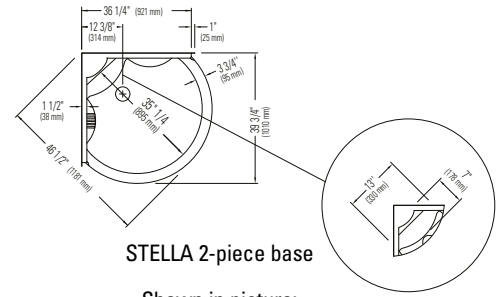

STELLA 2-piece base

Shown in picture:
STELLA shower with BADEN door.