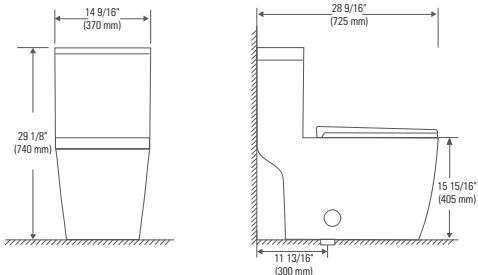

ZEN

*FB1691 Prague toilet $865
White

With integrated soft close seat.
With glazed trapway.
1000 + grams.

*Quantity ordered must be in multiples of 6 units.

Toilet FB1691