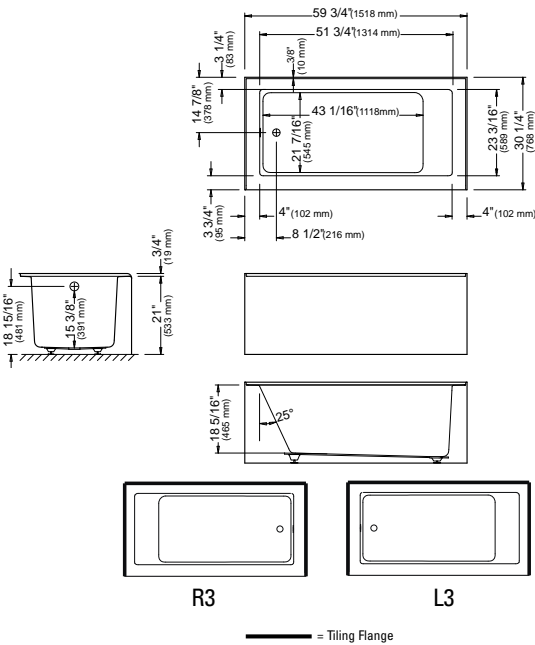

5 days

FLORY DE COLT
59 3/4" x 30 1/4" x 21" [73 gallons]

With integrated tiling flange on three sides and integrated skirt.

GENERAL OPTIONS

Acrylic Colors: White	Standard
Biscuit* and Bone* (Allow 3 weeks delivery)	add $395
Others*: (Allow 6 to 8 weeks delivery)	add $395
Chromatherapy 1 light: (specify trim color)	17.99999.0000.00 $300
Chromatherapy 2 lights: (specify trim color)	17.99999.0001.00 $450
Chromatherapy 4 lights: (specify trim color)	17.99999.0002.00 $600
Handle (submit drawing with order) (specify trim color)	95.7077.106.XX $110 each
D105 Drain (20") Chrome**	62.4020.102.60 $185
Gel black neck pillow (12" x 4 1/4" x 1 1/4")	18.6000.100.20 $95
Rayola (Specify control color)	$799

WHIRPOOL OPTIONS

A bathtub fitted with back jets may cause the pump to protrude by +/- 3" from the overall dimension.
Pump is located behind seat (non-negotiable)

Whirlpool jet finish: White, Biscuit, Bone and Chrome	Standard
110v Inline heater	$357

BALNE-AIR/VIBRO-AIR OPTIONS

Balne-Air jet finish: White/Chrome, Biscuit/Chrome, Bone/Chrome	Standard
Others: Chrome/Chrome	add $80
Vibro-Air jet finish: White, Biscuit and Bone	Standard
Others: Chrome	add $100
Blower Hose extension 72"	95.5013.167.00 $100
Blower Hose extension 96"	95.5013.168.00 $100
72" Extension cord	95.7073.119.00 $100

An extension cord and blower hose extension are necessary when the blower is located more than 2' from the electronic control.

*Customized products, non cancellable, non returnable.
**Quantity ordered must be in multiples of 10 units.

Bath only

7760 L3	$1530
7760 R3	$1530

Whirlpool

7760 L3T	$4225
7760 R3T	$4225

Included: 6 turbo jets, 5 micro-rotating back jets, one 13 A pump, one diverter valve and backlit electronic control.

Balne-Air

7760 L3M	$4570
7760 R3M	$4570