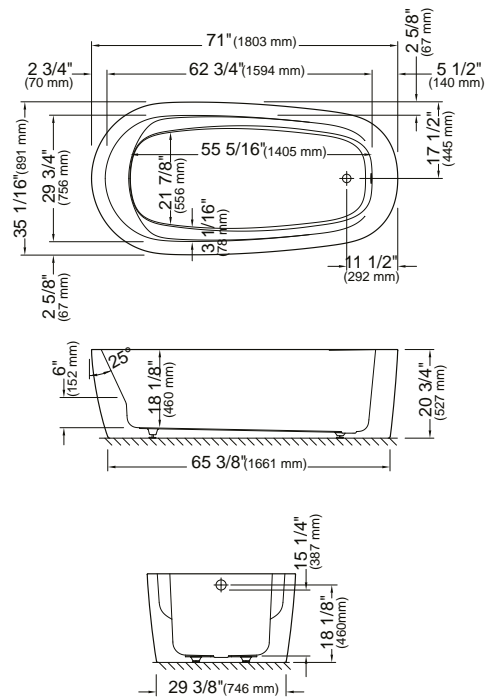

Bathtub only

VA3672F1 $3515

Mass-Air

VA3672F1M* $6050

Included: 16 (11-5) injectors, Optima blower with 300W heating element, 6' blower hose extension and backlit electronic control.

Activ-Air

VA3672F1A* $6290

Included: 45 micro-jets, Optima blower 750W (1 1/2 h.p.) with 300W heating element, 6' blower hose extension and backlit electronic control.

Mass-Air/Activ-Air Combo VA3672F1CMA* $9105

Included: 45 Activ-Air micro-jets, 11 Mass-Air injectors, two Optima blowers 750W (1 1/2 h.p.) with 300W heating element, two 6' blower hose extension and backlit electronic control.

GENERAL OPTIONS

Acrylic Colors: White	Standard
Nuance*: (Allow 3 weeks delivery)	add $395
Chromotherapy 1 light (Specify trim color)	17.99999.0000.00 $300
Chromotherapy 2 lights (Specify trim color)	17.99999.0001.00 $450
Chromotherapy 4 lights (Specify trim color)	17.99999.0002.00 $600
Handle (max. 2) (submit drawing with order)	95.7077.106.XX $110 each
D105 Waste (20") Chrome**	62.4020.102.60 $185
Drain Adapter*** D-111-ABS	62.6010.103.00 or $299
D-111-PVC	62.6010.104.00 $299
Gel black neck pillow (12"x 4 1/4 x 1 1/4")	18.6000.100.20 $95
Rayola (Specify control color)	$799

MASS-AIR/ACTIV-AIR OPTIONS

Mass-Air Jet finish: White/Chrome	Standard
Others: Chrome/Chrome	add $65
Activ-Air Jet finish: Chrome, White	Standard
Blower Hose extension 96"	95.5013.168.00 $100
144" Extension cord	95.3012.101.00 $100

* Blower(s) must be installed in a remote location, extensions(s) provided.

*Customized products, non cancellable, non returnable.

**Quantity ordered must be in multiples of 10 units.

***Quantity ordered must be in multiples of 8 units per code.

The installation of the 123 connect (D-111) is recommended when faucet is install on the bathtub.