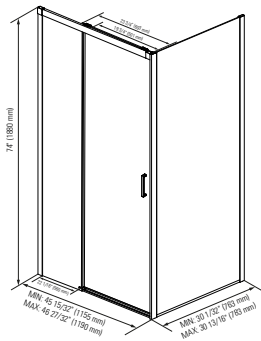

SELLA 48

SELLA 60

SELLA 3636

SELLA 3248

SELLA 3260

SELLA 3648

SELLA 3660

* Produits Neptune applies a cutting-edge protective covering, which repels water and dirt for easy cleaning and increases the lifespan of your shower doors.