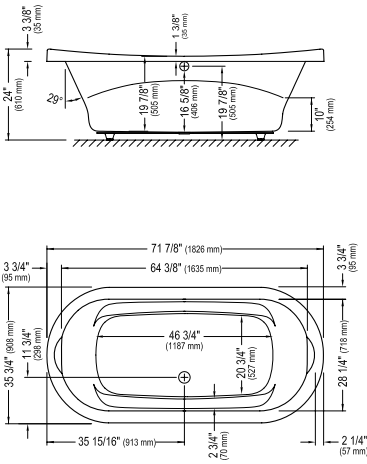

REVELATION 3672
71 7/8" x 35 3/4" x 24" [76 gallons]

5 days

GENERAL OPTIONS

Acrylic Colors: White	Standard
Biscuit*, Bone* (Allow 3 weeks delivery)	add $395
Others*: (Allow 6 to 8 weeks delivery)	add $395
Chromotherapy 1 light (Specify trim color)	17.99999.0000.00 $300
Chromotherapy 2 lights (Specify trim color)	17.99999.0001.00 $450
Chromotherapy 4 lights (Specify trim color)	17.99999.0002.00 $600
Handle (1) (centered overflow's opposite side)	95.7077.106.XX $110
D105 Waste (20") Chrome**	62.4020.102.60 $185
Gel Neck Pillow (12" x 4 1/4 x 1 1/4")	18.6000.100.20 $95
Rayola (Specify control color)	$799 per backrest

WHIRLPOOL OPTIONS

A bathtub fitted with back jets may cause the pump to protrude by +/- 3" from the overall dimension.
Pump is located behind seat (right side)

Whirlpool Jet finish: White, Biscuit, Bone, Chrome	Standard
110v Inline Heater (1)	$357

MASS-AIR/ACTIV-AIR OPTIONS

Mass-Air Jet finish: White/Chrome	Standard
Biscuit/Chrome	
Bone/Chrome	
Others: Chrome/Chrome	add $65
Activ-Air Jet finish: Chrome, White, Biscuit, Bone	Standard
Blower Hose extension 72"	95.5013.167.00 $100
Blower Hose extension 96"	95.5013.168.00 $100
144" Extension cord	95.3012.101.00 $100

An extension cord and blower hose extension are necessary when the blower is located more than 2' from the electronic control.

*Customized products, non cancellable, non returnable.
**Quantity ordered must be in multiples of 10 units.

Bathtub only

REV3672 $1375

Whirlpool

REV3672T $3860

Included: 6 turbo jets, 10 micro-rotating back jets, 13 A pump, two diverter valves and electronic control.

Mass-Air

REV3672M $4030

Included: 21 (11-10) injectors, Optima blower 750W (1 1/2 h.p.) with 300W heating element and backlit electronic control.

Activ-Air

REV3672A $4250

Included: 48 micro-jets, Optima blower 750W (1 1/2 h.p.) with 300W heating element and backlit electronic control.

Mass-Air/Whirlpool Combo

REV3672C $6500

Included: 6 turbo jets, 10 micro-rotating back jets, 11 Mass-Air injectors, 13 A pump, Optima blower 750W (1 1/2 h.p.) with 300W heating element, two diverter valves and backlit electronic control.

Activ-Air/Whirlpool Combo

REV3672CA $6730

Included: 6 turbo jets, 10 micro-rotating back jets, 38 Activ-Air micro-jets, 13 A pump, Optima blower 750W (1 1/2 h.p.) with 300W heating element, two diverter valves and backlit electronic control.

Mass-Air/Activ-Air Combo

REV3672CMA $6895

Included: 48 Activ-Air micro-jets, 11 Mass-Air injectors, two Optima blowers 750W (1 1/2 h.p.) with 300W heating element and backlit electronic control.

Activ-Air/Mass-Air/Whirlpool Combo

REV3672TAM $10545

Included: 6 turbo jets, 10 micro-rotating back jets, 38 Activ-Air micro-jets, 11 Mass-Air injectors, 13 A pump, two Optima blowers 750W (1 1/2 h.p.) with 300W heating element, two diverter valves and backlit electronic control.