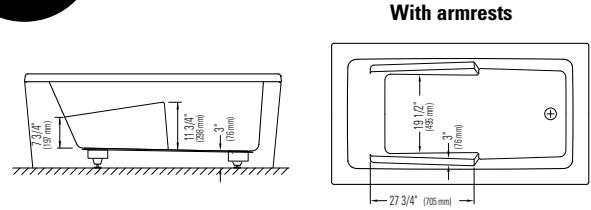

AMETYS 3666 AFR

66" x 36" x 20 3/4" [59 gallons]

*ABOVE-THE-FLOOR ROUGH (AFR)

5 days

Bathtub only (ZEN 3666 2" bathtub with contour skirt) **AM3666AFR** \$3195
(with armrests) **AM3666WAFR** \$3395

Mass-Air **AM3666MAFR** \$5740
(with armrests) **AM3666WMAFR** \$5940
Included: 16 (11-5) injectors, Optima blower 750W (1 1/2 h.p.) with 300W heating element, 6' blower hose extension and backlit electronic control.