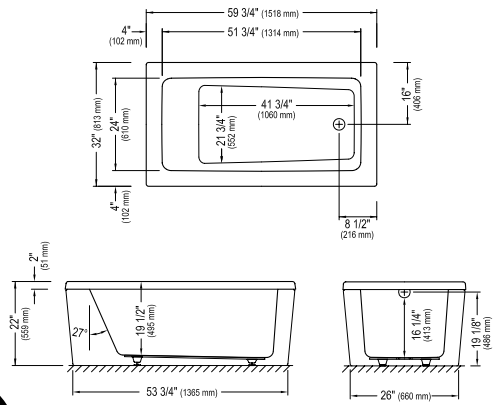

AMETYS 3260

59 3/4" x 32" x 22" [68 gallons]

5 days

Without armrests

With armrests

Bathtub only (Zen 3260 2" bathtub with contour skirt) **AM3260** \$3015
(with armrests) **AM3260W** \$3215

Mass-Air **AM3260M** \$5570
(with armrests) **AM3260WM** \$5770
Included: 16 (11-5) injectors, Optima blower 750W (1 1/2 h.p.) with 300W heating element, 6' blower hose extension and backlit electronic control.