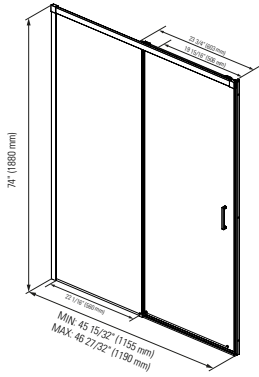

SELLA 48

* Produits Neptune applies a cutting-edge protective covering, which repels water and dirt for easy cleaning and increases the lifespan of your shower doors.

All dimensions are approximate and subject to change without notice. Please refer to the installation guide before beginning the installation.