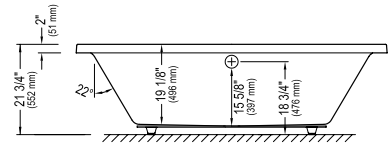

JADE 3872

71 7/8" x 38" x 21 3/4" [85 gallons]

5 days

Bathtub only

JA3872 \$1620

Whirlpool

Included: 6 turbo jets, 10 micro-rotating back jets, 13 A pump, two diverter valves and electronic control..

JA3872T \$3865