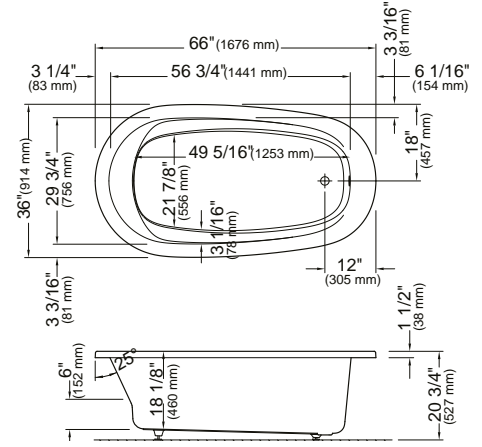

Bathtub only

VA3666 $1305

Whirlpool

VA3666T $3805

Included: 6 turbo jets, 5 micro-rotating back jets, 13 A pump, one diverter valve and electronic control.

Mass-Air

VA3666M $3970

Included: 16 (11-5) injectors, Optima blower 750W (1 1/2 h.p.) with 300W heating element and backlit electronic control.

Activ-Air

VA3666A $4195

Included: 45 micro-jets, Optima blower 750W (1 1/2 h.p.) with 300W heating element and backlit electronic control.

Mass-Air/Whirlpool Combo

VA3666C $6450

Included: 6 turbo jets, 5 micro-rotating back jets, 11 Mass-Air injectors, 13 A pump, Optima blower 750W (1 1/2 h.p.) with 300W heating element, one diverter valve and backlit electronic control.

Activ-Air/Whirlpool Combo

VA3666CA $6670

Included: 6 turbo jets, 5 micro-rotating back jets, 39 Activ-Air micro-jets, 13 A pump, Optima blower 750W (1 1/2 h.p.) with 300W heating element, one diverter valve and backlit electronic control.

Mass-Air/Activ-Air Combo

VA3666CMA $6840

Included: 45 Activ-Air micro-jets, 11 Mass-Air injectors, two Optima blowers 750W (1 1/2 h.p.) with 300W heating element and backlit electronic control.

Activ-Air/Mass-Air/Whirlpool Combo **VA3666TAM** $10435

Included: 6 turbo jets, 5 micro-rotating back jets, 39 Activ-Air micro-jets, 11 Mass-Air injectors, 13 A pump, two Optima blowers 750W (1 1/2 h.p.) with 300W heating element, one diverter valve and backlit electronic control.

GENERAL OPTIONS

Acrylic Colors: White	Standard
Biscuit* and Bone* (Allow 3 weeks delivery)	add $395
Others*: (Allow 6 to 8 weeks delivery)	add $395
Chromotherapy 1 light (Specify trim color) 17.99999.0000.00	$300
Chromotherapy 2 lights (Specify trim color) 17.99999.0001.00	$450
Chromotherapy 4 lights (Specify trim color) 17.99999.0002.00	$600
Handle (max. 2) (submit drawing with order) 95.7077.106.XX	$110 each
D105 Waste (20") Chrome** 62.4020.102.60	$185
Gel black neck pillow (12" x 4 1/4 x 1 1/4") 18.6000.100.20	$95
Rayola (Specify control color)	$799

WHIRLPOOL OPTIONS

A bathtub fitted with back jets may cause the pump to protrude by +/- 3" from the overall dimension.

Pump is located behind seat (non-negotiable)

Whirlpool Jet finish: Chrome, White, Biscuit, Bone	Standard
110v Inline Heater (1)	$357

MASS-AIR/ACTIV-AIR OPTIONS

Mass-Air Jet finish: White/Chrome	Standard
Biscuit/Chrome	
Bone/Chrome	
Others: Chrome/Chrome	add $65
Activ-Air Jet finish: Chrome, White, Biscuit, Bone	Standard
Blower Hose extension 72"	95.5013.167.00 $100
Blower Hose extension 96"	95.5013.168.00 $100
144" Extension cord	95.3012.101.00 $100

An extension cord and blower hose extension are necessary when the blower is located more than 2' from the electronic control.

*Customized products, non cancellable, non returnable.

**Quantity ordered must be in multiples of 10 units.