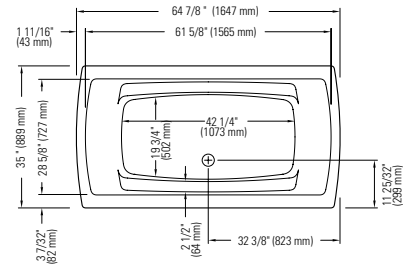

Bathtub only

BE3666F $3185

Mass-Air

BE3666FM* $5730

Included: 21 (11-10) injectors, Optima blower 750W (1 1/2 h.p.) with 300W heating element, 6' blower hose extension and backlit electronic control.

Activ-Air

BE3666FA* $5970

Included: 48 micro-jets, Optima blower 750W (1 1/2 h.p.) with 300W heating element, 6' blower hose extension and backlit electronic control.

Mass-Air/Activ-Air Combo

BE3666FCMA* $8780

Included: 48 Activ-Air micro-jets, 11 Mass-Air injectors, two Optima blowers 750W (1 1/2 h.p.) with 300W heating element, two 6' blower hose extension and backlit electronic control.

GENERAL OPTIONS

Acrylic Colors: White	Standard
Nuance*: (Allow 3 weeks delivery)	add $395
Chromotherapy 1 light (Specify trim color)	17.99999.0000.00 $300
Chromotherapy 2 lights (Specify trim color)	17.99999.0001.00 $450
Chromotherapy 4 lights (Specify trim color)	17.99999.0002.00 $600
Handle (1) (centered overflow's opposite side)	95.7077.106.XX $110
D105 Waste (20") Chrome**	62.4020.102.60 $185
Drain Adapter*** D-111-ABS 62.6010.103.00 or D-111-PVC 62.6010.104.00	$299
Gel black neck pillow (12" x 4 1/4 x 1 1/4")	18.6000.100.20 $95
Rayola (Specify control color)	$799 per backrest

MASS-AIR/ACTIV-AIR OPTIONS

Mass-Air Jet finish: White/Chrome	Standard
Others: Chrome/Chrome	add $65
Activ-Air Jet finish: Chrome, White	Standard
Blower Hose extension 96"	95.5013.168.00 $100
144" Extension cord	95.3012.101.00 $100

* Blower(s) must be installed in a remote location, extensions(s) provided.

*Customized products, non cancellable, non returnable.

**Quantity ordered must be in multiples of 10 units.

***Quantity ordered must be in multiples of 8 units per code.