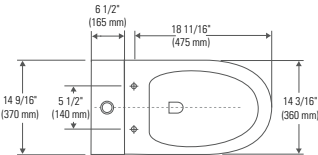

*FB1699 Zen toilet $865
White

With integrated soft close seat.
With glazed trapway.
800 + grams.

*Quantity ordered must be in multiples of 6 units.

ZEN

*FB1691 Prague toilet $865
White

With integrated soft close seat.
With glazed trapway.
1000 + grams.

*Quantity ordered must be in multiples of 6 units.

Toilet FB1691

PRAGUE

*FB1697 Florence Toilet $835
White

With integrated soft close and detachable seat.
With glazed trapway.
1000 + grams.

*Quantity ordered must be in multiples of 6 units.

Toilet FB1697

FLORENCE