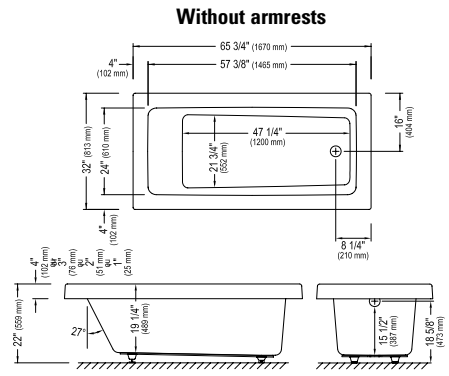

You must specify for 1"*, 2", 3" or 4" top lip.