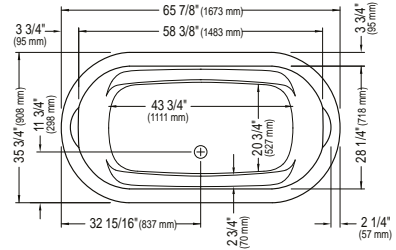

Bathtub only

REV3666F $3185

Mass-Air

REV3666FM* $5730

Included: 21 (11-10) injectors, Optima blower 750W (1 1/2 h.p.) with 300W heating element, 6' blower hose extension and backlit electronic control.

Activ-Air

REV3666FA* $5970

Included: 48 micro-jets, Optima blower 750W (1 1/2 h.p.) with 300W heating element, 6' blower hose extension and backlit electronic control.

Mass-Air/Activ-Air Combo

REV3666FCMA* $8780

Included: 48 Activ-Air micro-jets, 11 Mass-Air injectors, two Optima blowers 750W (1 1/2 h.p.) with 300W heating element, two 6' blower hose extensions and backlit electronic control.

GENERAL OPTIONS

Acrylic Colors: White	Standard
Biscuit* and Bone* (Allow 3 weeks delivery)	add $395
Others*: (Allow 6 to 8 weeks delivery)	add $395
Nuance*: (Allow 3 weeks delivery)	add $395
Chromotherapy 1 light (Specify trim color) 17.99999.0000.00	$300
Chromotherapy 2 lights (Specify trim color) 17.99999.0001.00	$450
Chromotherapy 4 lights (Specify trim color) 17.99999.0002.00	$600
Handle (1) (centered overflow's opposite side) 95.7077.106.XX	$110
D105 Waste (20") Chrome**	62.4020.102.60 $185
Drain Adapter*** D-111-ABS 62.6010.103.00 or D-111-PVC 62.6010.104.00	$299
Gel black neck pillow (12" x 4 1/4 x 1 1/4") 18.6000.100.20	$95
Rayola (Specify control color)	$799 per backrest

MASS-AIR/ACTIV-AIR OPTIONS

Mass-Air Jet finish: White/Chrome	Standard
Biscuit/Chrome	
Bone/Chrome	
Others: Chrome/Chrome	add $65
Activ-Air Jet finish: Chrome, White, Biscuit, Bone	Standard
Blower Hose extension 96"	95.5013.168.00 $100
144" Extension cord	95.3012.101.00 $100

* Blower(s) must be installed in a remote location, extensions(s) provided.

*Customized products, non cancellable, non returnable.

**Quantity ordered must be in multiples of 10 units.

***Quantity ordered must be in multiples of 8 units per code.