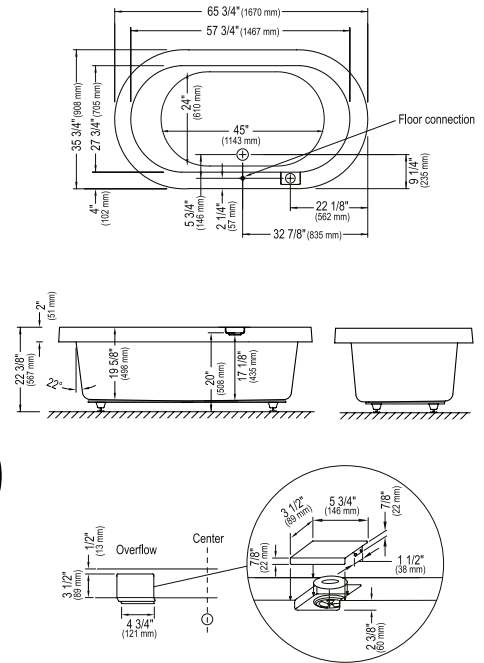

Bathtub only

TAO3666 $2060

Whirlpool

TAO3666T $4635

Included: 6 turbo jets, 10 micro-rotating back jets, 13 A pump, two diverter valves and electronic control.

Mass-Air

TAO3666M $5105

Included: 21 (11-10) injectors, Optima blower 750W (1 1/2 h.p.) with 300W heating element and backlit electronic control.

Activ-Air

TAO3666A $5345

Included: 46 micro-jets, Optima blower 750W (1 1/2 h.p.) with 300W heating element and backlit electronic control.

Mass-Air/Whirlpool Combo

TAO3666C $6775

Included: 6 turbo jets, 10 micro-rotating back jets, 11 Mass-Air injectors, 13 A pump, Optima blower 750W (1 1/2 h.p.) with 300W heating element, two diverter valves and backlit electronic control.

Activ-Air/Whirlpool Combo

TAO3666CA $7015

Included: 6 turbo jets, 10 micro-rotating back jets, 30 Activ-Air micro-jets, 13 A pump, Optima blower 750W (1 1/2 h.p.) with 300W heating element, two diverter valves and backlit electronic control.

Mass-Air/Activ-Air Combo

TAO3666CMA $8205

Included: 46 Activ-Air micro-jets, 11 Mass-Air injectors, two Optima blowers 750W (1 1/2 h.p.) with 300W heating element and backlit electronic control.

Activ-Air/Mass-Air/Whirlpool Combo

TAO3666TAM $10590

Included: 6 turbo jets, 10 micro-rotating back jets, 30 Activ-Air micro-jets, 11 Mass-Air injectors, 13 A pump, two Optima blowers 750W (1 1/2 h.p.) with 300W heating element, two diverter valves and backlit electronic control.

Available with 2" flange only.
Includes drain and Ultim-O overflow assembly.

GENERAL OPTIONS

Ultim-O overflow and waste included: Chrome

Acrylic Colors: White

Biscuit* and Bone* (Allow 3 weeks delivery)

Others*: (Allow 6 to 8 weeks delivery)

Standard

add $395

add $395

Chromotherapy 1 light (Specify trim color) 17.99999.0000.00 $300

Chromotherapy 2 lights (Specify trim color) 17.99999.0001.00 $450

Chromotherapy 4 lights (Specify trim color) 17.99999.0002.00 $600

Handle (max. 4) (submit drawing with order) 95.7077.106.XX $110 each

Gel black neck pillow (12" x 4 1/4 x 1 1/4") 18.6000.100.20 $95

Rayola (Specify control color) $799 per backrest

Available for bathtub without system only

WHIRLPOOL OPTIONS

A bathtub fitted with back jets may cause the pump to protrude by +/- 3" from the overall dimension.

Pump is installed on the left side of the drain (non-negotiable)

Whirlpool Jet finish: Chrome, White, Biscuit, Bone Standard

110v Inline Heater $357

MASS-AIR/ACTIV-AIR OPTIONS

Mass-Air Jet finish: White/Chrome Standard

Biscuit/Chrome

Bone/Chrome

Others: Chrome/Chrome

add $65

Activ-Air Jet finish: Chrome, White, Biscuit, Bone Standard

Blower Hose extension 72" 95.5013.167.00 $100

Blower Hose extension 96" 95.5013.168.00 $100

144" Extension cord 95.3012.101.00 $100

An extension cord and blower hose extension are necessary when the blower is located more than 2' from the electronic control.

*Customized products, non cancellable, non returnable.