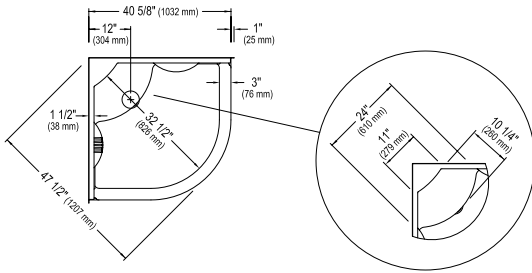

SACHA

Neo-Round shower
40 5/8" x 40 5/8" x 77 3/4"

Shown in picture:
SACHA shower with the MUNICH door.