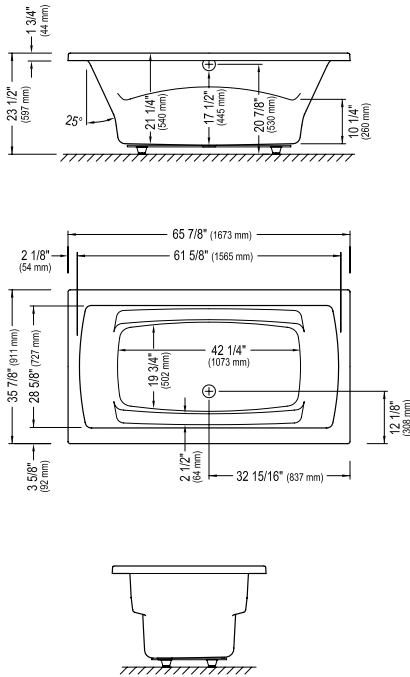

5 days

BELIEVE 3666

65 7/8" x 35 7/8" x 23 1/2" [78 gallons]

GENERAL OPTIONS

Acrylic Colors: White	Standard
Biscuit* and Bone* (Allow 3 weeks delivery)	add $395
Others*: (Allow 6 to 8 weeks delivery)	add $395
Chromotherapy 1 light (Specify trim color) 17.99999.0000.00	$300
Chromotherapy 2 lights (Specify trim color) 17.99999.0001.00	$450
Chromotherapy 4 lights (Specify trim color) 17.99999.0002.00	$600
Tiling Flange (submit drawing with order)	$90
Handle (1) (centered overflow's opposite side) 95.7077.106.XX	$110
D105 Waste (20") Chrome** 62.4020.102.60	$185
Gel black neck pillow (12" x 4 1/4 x 1 1/4") 18.6000.100.20	$95
Rayola (Specify control color)	$799 per backrest

WHIRLPOOL OPTIONS

A bathtub fitted with back jets may cause the pump to protrude by +/- 3" from the overall dimension.

Pump is located behind seat (right side)

Whirlpool Jet finish: Chrome, White, Biscuit, Bone	Standard
110v Inline Heater (1)	$357

MASS-AIR/ACTIV-AIR OPTIONS

Mass-Air Jet finish: White/Chrome	Standard
Biscuit/Chrome	
Bone/Chrome	
Others: Chrome/Chrome	add $65
Activ-Air Jet finish: Chrome, White, Biscuit, Bone	Standard
Blower Hose extension 72"	95.5013.167.00 $100
Blower Hose extension 96"	95.5013.168.00 $100
144" Extension cord	95.3012.101.00 $100

An extension cord and blower hose extension are necessary when the blower is located more than 2' from the electronic control.

*Customized products, non cancellable, non returnable.

**Quantity ordered must be in multiples of 10 units.

Bathtub only

BE3666 $1435

Whirlpool

BE3666T $3915

Included: 6 turbo jets, 10 micro-rotating back jets, 13 A pump, two diverter valves and electronic control.

Mass-Air

BE3666M $4085