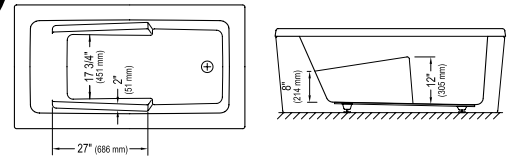

AMETYS 3260

59 3/4" x 32" x 22" [68 gallons]

5 days

Without armrests

With armrests

Bathtub only (Zen 3260 2" bathtub with contour skirt) **AM3260** \$3015
(with armrests) **AM3260W** \$3215

Mass-Air **AM3260M** \$5570
(with armrests) **AM3260WM** \$5770
Included: 16 (11-5) injectors, Optima blower 750W (1 1/2 h.p.) with 300W heating element, 6' blower hose extension and backlit electronic control.