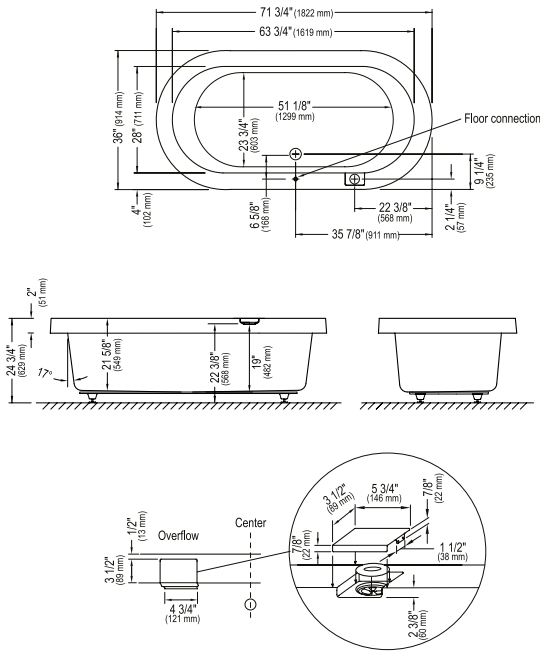

5 days

Available with 2" flange only.
Includes drain and Ultim-O overflow assembly.

GENERAL OPTIONS

Ultim-O overflow and waste included: Chrome		
Acrylic Colors: White		Standard
Biscuit*, Bone* (Allow 3 weeks delivery)		add $395
Others*: (Allow 6 to 8 weeks delivery)		add $395
Chromotherapy 1 light (Specify trim color)	17.99999.0000.00	$300
Chromotherapy 2 lights (Specify trim color)	17.99999.0001.00	$450
Chromotherapy 4 lights (Specify trim color)	17.99999.0002.00	$600
Handle (max. 4) (submit drawing with order)	95.7077.106.XX	$110 each
Gel black neck pillow (12"x 4 1/4 x 1 1/4")	18.6000.100.20	$95
Rayola (Specify control color)		$799 per backrest
Available for bathtub without system only		

WHIRLPOOL OPTIONS

A bathtub fitted with back jets may cause the pump to protrude by +/- 3" from the overall dimension.

Pump is installed on the left side of the drain (non-negotiable)

Whirlpool Jet finish: Chrome, White, Biscuit, Bone		Standard
110v Inline Heater		$357

MASS-AIR/ACTIV-AIR OPTIONS

Mass-Air Jet finish: White/Chrome		Standard
Biscuit/Chrome		
Bone/Chrome		
Others: Chrome/Chrome		add $65
Activ-Air Jet finish: Chrome, White, Biscuit, Bone		Standard
Blower Hose extension 72"	95.5013.167.00	$100
Blower Hose extension 96"	95.5013.168.00	$100
144" Extension cord	95.3012.101.00	$100

An extension cord and blower hose extension are necessary when the blower is located more than 2' from the electronic control.

*Customized products, non cancellable, non returnable.

**Quantity ordered must be in multiples of 10 units.