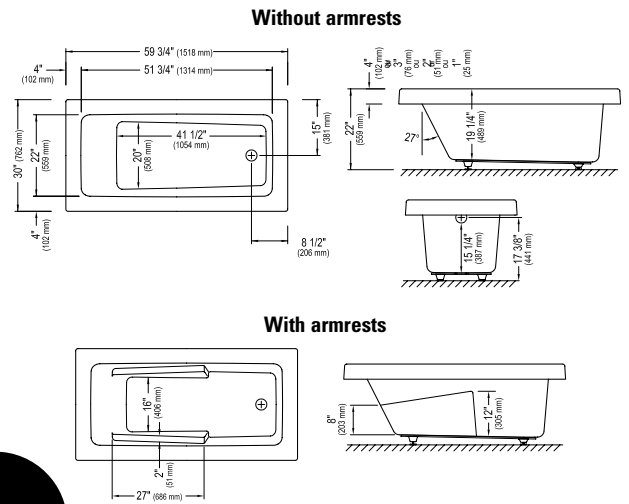

You must specify for 1"1", 2", 3"1" or 4" top lip.