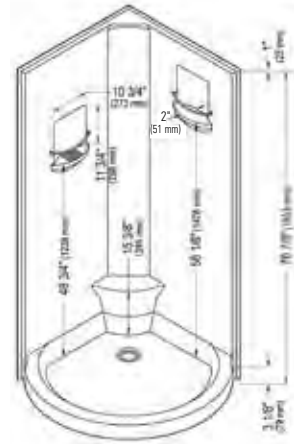

STELLA SHOWER

One Piece STELLA36	$2010
Two Pieces STELLA36-2P	$2175

SHOWER OPTIONS

Acrylic Colors: White, Biscuit* and Bone* (Allow 3 weeks delivery)	Standard
Others*: (Allow 6 to 8 weeks delivery)	add $395

Bars for bottle shelves in chrome included

DOOR

BADEN (Lateral sliding) TA96	
Chrome/Clear	$1270

*Customized products, non cancellable, non returnable.