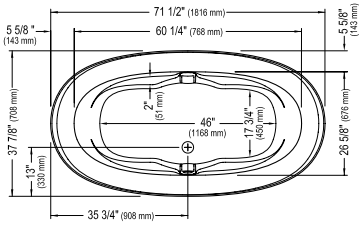

FELICIA
71 1/2" x 37 7/8" x 22 1/4" [55 gallons]

5 days

GENERAL OPTIONS

Acrylic Colors: White	Standard
Biscuit* and Bone* (Allow 3 weeks delivery)	add $395
Others*: (Allow 6 to 8 weeks delivery)	add $395
Chromotherapy 1 light (Specify trim color) 17.99999.0000.00	$300
Chromotherapy 2 lights (Specify trim color) 17.99999.0001.00	$450
Handle (max. 4) (submit drawing with order) 95.7077.106.XX	$110 each
D105 Waste (20") Chrome** 62.4020.102.60	$185
Gel black neck pillow (12" x 4 1/4 x 1 1/4") 18.6000.100.20	$95
Rayola (Specify control color)	$799 per backrest
Available for bathtub without system only	

WHIRLPOOL OPTIONS

A bathtub fitted with back jets may cause the pump to protrude by +/- 3" from the overall dimension.

Pump is located behind seat (right side)

110v Inline Heater (1)	$357
Whirlpool Jet finish: Chrome, White, Biscuit, Bone	Standard
MASS-AIR/ACTIV-AIR OPTIONS	
Mass-Air Jet finish: White/Chrome	Standard
Biscuit/Chrome	
Bone/Chrome	
Others: Chrome/Chrome	add $65
Activ-Air Jet finish: Chrome, White, Biscuit, Bone	Standard
Blower Hose extension 72"	95.5013.167.00 $100
Blower Hose extension 96"	95.5013.168.00 $100
144" Extension cord	95.3012.101.00 $100

An extension cord and blower hose extension are necessary when the blower is located more than 2' from the electronic control.

*Customized products, non cancellable, non returnable.

**Quantity ordered must be in multiples of 10 units.

Bathtub only

FE72 $2320

Whirlpool

FE72T $4395

Included: 4 turbo jets, 10 micro-rotating back jets, 13 A pump, two diverter valves and electronic control.

Mass-Air

FE72M $4690

Included: 21 (11-10) injectors, Optima blower 750W (1 1/2 h.p.) with 300W heating element, 6' blower hose extension and backlit electronic control.

Activ-Air

FE72A $4835

Included: 44 micro-jets, Optima blower 750W (1 1/2h.p.) with 300W heating element, 6' blower hose extension and backlit electronic control.

Mass-Air/Whirlpool Combo

FE72C $6570

Included: 4 turbo jets, 10 micro-rotating back jets, 11 Mass-Air injectors, 13 A pump, Optima blower 750W (1 1/2h.p.) with 300W heating element, two diverter valves and backlit electronic control.

Activ-Air/Whirlpool Combo

FE72CA $6800

Included: 4 turbo jets, 10 micro-rotating back jets, 36 Activ-Air micro-jets, 13 A pump, Optima blower 750W (1 1/2h.p.) with 300W heating element, two diverter valves and backlit electronic control.

Mass-Air/Activ-Air Combo

FE72CMA $7015

Included: 44 Activ-Air micro-jets, 11 Mass-Air injectors, two Optima blowers 750W (1 1/2h.p.) with 300W heating element and backlit electronic control.

Activ-Air/Mass-Air/Whirlpool Combo

FE72TAM $8905

Included: 4 turbo jets, 10 micro-rotating back jets, 36 Activ-Air micro-jets, 11 Mass-Air injectors, 13 A pump, two Optima blower 750W (1 1/2h.p.) with 300W heating element, two diverter valves and backlit electronic control.