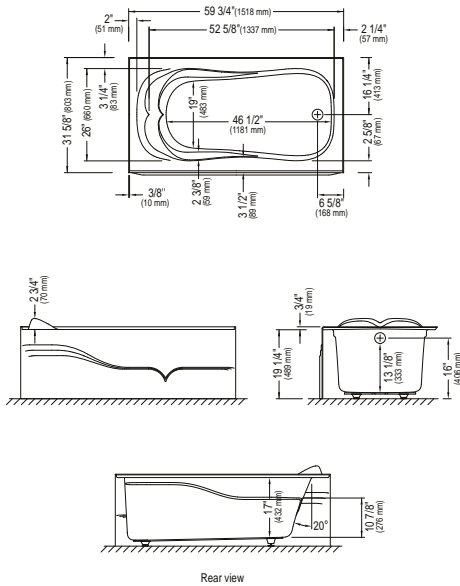

*Customized products, non cancellable, non returnable.

**Quantity ordered must be in multiples of 10 units.

DAPHNE

59 3/4" x 31 5/8" x 19 1/4" [54 gallons]
With integral tiling flange and skirt

5 days

The electronic control will be installed on the same side as the tiling flange.