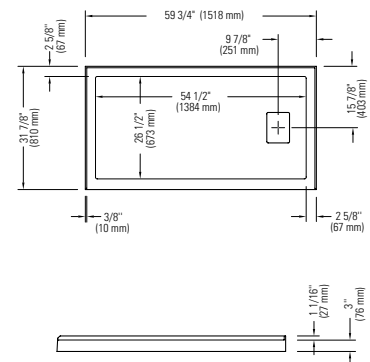

DOORS

AZELIA 60 (Front panels only) Chrome/Clear	$1100
EXALT 60 (Front panels only) Chrome/Clear	$1950
EXALT 60 BLACK (Front panels only) Black/Clear	$2150
SELLA 60 (Front panels only) Chrome/Clear	$1300

5 days