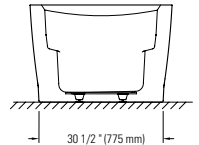

BELIEVE 3666F

64 7/8" x 35" x 24" [78 gallons]

5 days

Bathtub only

BE3666F \$3185

Mass-Air

BE3666FM* \$5730

Included: 21 (11-10) injectors, Optima blower 750W (1 1/2 h.p.) with 300W heating element, 6' blower hose extension and backlit electronic control.