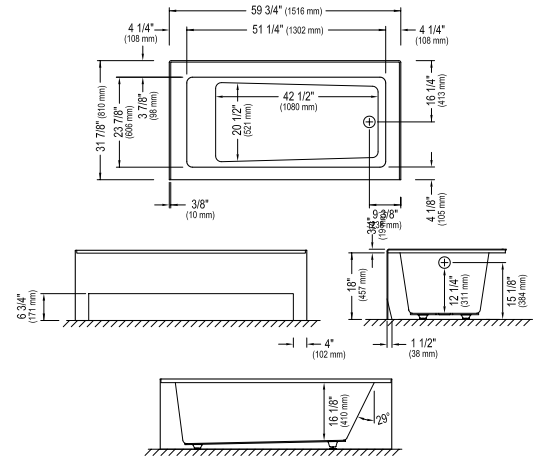

OPTION: Without skirt

Bathtub only

(with skirt) **ZO3260** $1755
(without skirt) **ZB3260** $1700

Whirlpool

(with skirt) **ZO3260T** $4855
(without skirt) **ZB3260T** $4805

Included: 6 turbo jets, 5 micro-rotating back jets, 13 A pump, diverter valve and electronic control.

Mass-Air

(with skirt) **ZO3260M** $5360
(without skirt) **ZB3260M** $5310

Included: 16 (11-5) injectors, Optima blower 750W (1 1/2h.p.) with 300W heating element and backlit electronic control.

Activ-Air

(with skirt) **ZO3260A** $5720
(without skirt) **ZB3260A** $5670

Included: 45 micro-jets, Optima blower 750W (1 1/2h.p.) with 300W heating element and backlit electronic control.

Mass-Air/Whirlpool Combo

(with skirt) **ZO3260C** $7145
(without skirt) **ZB3260C** $7095

Included: 6 turbo jets, 5 micro-rotating back jets, 11 Mass-Air injectors, 13 A pump, Optima blower 750W (1 1/2h.p.) with 300W heating element, diverter valve and backlit electronic control.

Activ-Air/Whirlpool Combo

(with skirt) **ZO3260CA** $7400
(without skirt) **ZB3260CA** $7350

Included: 6 turbo jets, 5 micro-rotating back jets, 39 Activ-Air micro-jets, 13 A pump, Optima blower 750W (1 1/2h.p.) with 300W heating element, diverter valve and backlit electronic control.

Mass-Air/Activ-Air Combo

(with skirt) **ZO3260CMA** $8670
(without skirt) **ZB3260CMA** $8620

Included: 45 Activ-Air micro-jets, 11 Mass-Air injectors, two Optima blowers 750W (1 1/2h.p.) with 300W heating element and backlit electronic control.

Activ-Air/Mass-Air/Whirlpool Combo

Included: 6 turbo jets, 5 micro-rotating back jets, 39 Activ-Air micro-jets, 11 Mass-Air injectors, 13 A pump, two Optima blowers 750W (1 1/2 h.p.) with 300W heating element, diverter valve and backlit electronic control.

The electronic control will be installed on the same side as the tiling flange.

GENERAL OPTIONS

Acrylic Colors: White Standard
Biscuit* and Bone* (Allow 3 weeks delivery) add $395
Others*: (Allow 6 to 8 weeks delivery) add $395

Available in right or left version (integrated tiling flange)

Available with or without integral skirt

Chromotherapy 1 light (Specify trim color)	17.99999.0000.00	$300
Chromotherapy 2 lights (Specify trim color)	17.99999.0001.00	$450
Chromotherapy 4 lights (Specify trim color)	17.99999.0002.00	$600
Handle (max. 2) (submit drawing with order)	95.7077.106.XX	$110 each
ZORA 60 Removable Skirt (Not factory installed)		$655
D105 Waste (20") Chrome**	62.4020.102.60	$185
Gel black neck pillow (12"x 4 1/4 x 1 1/4")	18.6000.100.20	$95
Rayola (Specify control color)		$799

WHIRLPOOL OPTIONS

A bathtub fitted with back jets may cause the pump to protrude by +/- 3" from the overall dimension.

Pump is located behind seat (non-negotiable)

Whirlpool Jet finish: Chrome, White, Biscuit, Bone Standard

110v Inline Heater $357

MASS-AIR/ACTIV-AIR OPTIONS

Mass-Air Jet finish: White/Chrome Standard
Biscuit/Chrome
Bone/Chrome

Others: Chrome/Chrome add $65

Activ-Air Jet finish: Chrome, White, Biscuit, Bone Standard