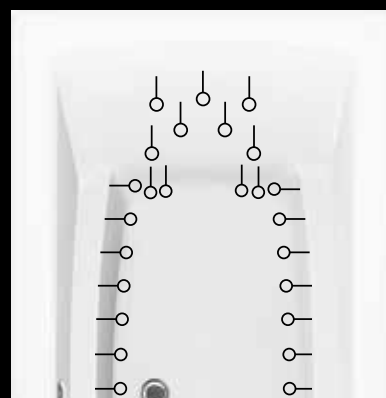

softness

THE ACTIV-AIR MASSAGE SYSTEM RECREATES THE STIMULATING EFFECT OF BATHING IN THE OXYGENATED WATER OF RAPIDS. AS A GENTLE AND SOOTHING SWIRL, THE ACTIV-AIR SYSTEM MAXIMIZES WELLNESS AND RELAXATION. CUSTOMIZE THE EXPERIENCE BY ADJUSTING THE INTENSITY.

THE ACTIV-AIR MASSAGE SYSTEM INCLUDES DOZENS OF MICRO-INJECTORS STRATEGICALLY LOCATED ALONG THE BOTTOM OF THE BATHTUB CONTOUR AND IN THE BACKREST. WARM AIR IS THEN INJECTED INTO THE WATER CREATING THOUSANDS OF BUBBLES THAT COMPLETELY ENVELOP YOUR BODY.

IN ADDITION

Perfectly hygienic. The configuration of conduits and injectors allows the system to completely drain after use. Twenty minutes after the massage, a drying cycle activates to clean and dry all conduits.

A safe system. Superior-quality tubing and jets that meet the highest standards and a highly controlled manufacturing process that guarantees complete peace of mind.

CONTROL

- Built-in to the shell of the bathtub
- Backlit
- Ergonomic
- Easy start-up
- Designed to fit the style of the bathtub