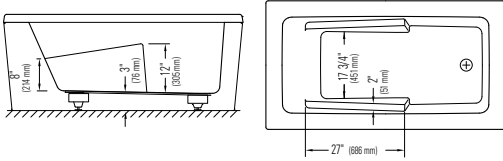

Textured bottom.

Without armrests

With armrests

5 days

*ABOVE-THE-FLOOR ROUGH (AFR)

AMETYS 3260 AFR

59 3/4" x 31 5/8" x 19 1/4" [54 gallons]

GENERAL OPTIONS