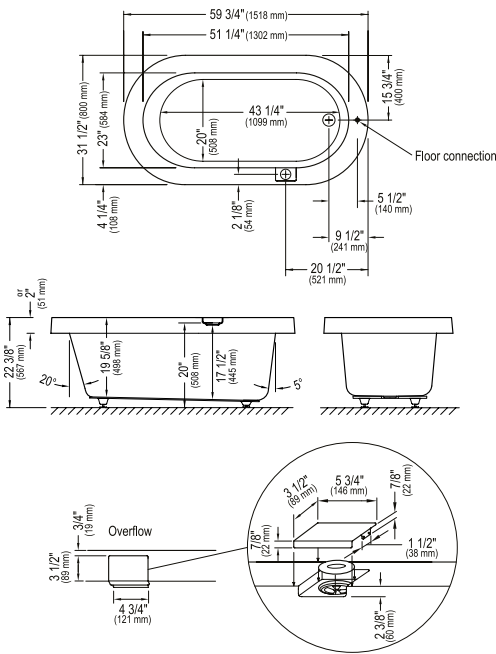

5 days

TAO 3260
59 3/4" x 31 1/2" x 22 3/8" [65 gallons]

Available with 2" flange only.
Includes drain and Ultim-O overflow assembly.

GENERAL OPTIONS

Ultim-O overflow and waste included: Chrome	
Acrylic Colors: White	Standard
Biscuit* and Bone* (Allow 3 weeks delivery)	add $395
Others*: (Allow 6 to 8 weeks delivery)	add $395
Chromotherapy 1 light (Specify trim color) 17.99999.0000.00	$300
Chromotherapy 2 lights (Specify trim color) 17.99999.0001.00	$450
Chromotherapy 4 lights (Specify trim color) 17.99999.0002.00	$600
Handle (max. 2) (submit drawing with order) 95.7077.106.XX	$110 each
Gel black neck pillow (12" x 4 1/4 x 1 1/4") 18.6000.100.20	$95
Rayola (Specify control color)	
Available for bathtub without system only	$799

WHIRLPOOL OPTIONS

A bathtub fitted with back jets may cause the pump to protrude by +/- 3" from the overall dimension.

Pump is located behind seat (non-negotiable)

Whirlpool Jet finish: Chrome, White, Biscuit, Bone	Standard
110v Inline Heater	$357

MASS-AIR/ACTIV-AIR OPTIONS

Mass-Air Jet finish: White/Chrome	Standard
Biscuit/Chrome	
Bone/Chrome	
Others: Chrome/Chrome	add $65
Activ-Air Jet finish: Chrome, White, Biscuit, Bone	Standard
Blower Hose extension 72"	95.5013.167.00 $100
Blower Hose extension 96"	95.5013.168.00 $100
144" Extension cord	95.3012.101.00 $100

An extension cord and blower hose extension are necessary when the blower is located more than 2' from the electronic control.

*Customized products, non cancellable, non returnable.