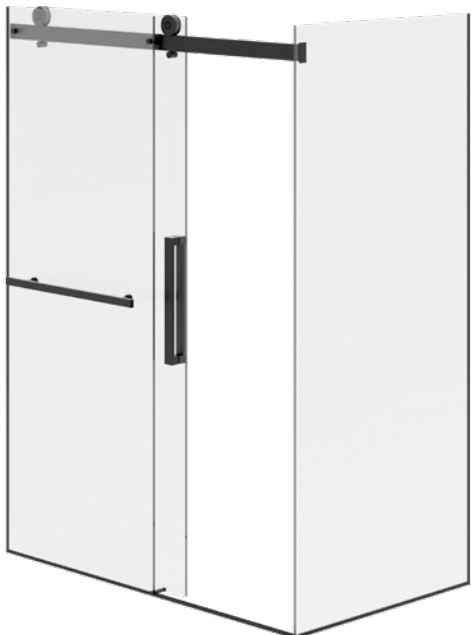

EXALT 3660 BLACK