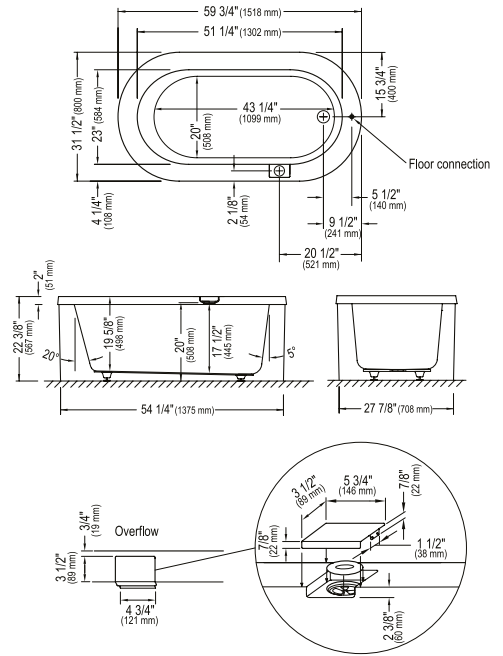

TAO 3260 with contour skirt and Ultim-O overflow.
Available with 2" lip only.
Includes drain and Ultim-O overflow assembly.

Bathtub only

RU3260 $3115

Mass-Air

RU3260M* $5660

Included: 16 (11-5) injectors, Optima blower 750W (1 1/2 h.p.) with 300W heating element, 6' blower hose extension and backlit electronic control.

Activ-Air

RU3260A* $5905

Included: 39 micro-jets, Optima blower 750W (1 1/2 h.p.) with 300W heating element, 6' blower hose extension and backlit electronic control.

Mass-Air/Activ-Air Combo

RU3260CMA* $8720

Included: 39 Activ-Air micro-jets, 11 Mass-Air injectors, two Optima blowers 750W (1 1/2 h.p.) with 300W heating element, two 6' blower hose extensions and backlit electronic control.

GENERAL OPTIONS

Ultim-O overflow and waste included: Chrome

Acrylic Colors: White

Biscuit* and Bone* (Allow 3 weeks delivery)

Others*: (Allow 6 to 8 weeks delivery)

Nuance*: (Allow 3 weeks delivery)

Standard

add $395

add $395

add $395

Drain Adapter** D-111-ABS 62.6010.103.00 or D-111-PVC 62.6010.104.00

$299

Chromotherapy 1 light (Specify trim color) 17.99999.0000.00

$300

Chromotherapy 2 lights (Specify trim color) 17.99999.0001.00

$450

Chromotherapy 4 lights (Specify trim color) 17.99999.0002.00

$600

Handle (max. 2) (submit drawing with order) 95.7077.106.XX

$110 each

Gel black neck pillow (12"x 4 1/4 x 1 1/4") 18.6000.100.20

$95

MASS-AIR/ACTIV-AIR OPTIONS

Mass-Air Jet finish: White/Chrome

Standard

Biscuit/Chrome

Bone/Chrome

Others: Chrome/Chrome

add $65

Activ-Air Jet finish: Chrome, White, Biscuit, Bone

Standard

Blower Hose extension 96" 95.5013.168.00

$100

144" Extension cord 95.3012.101.00

$100

* Blower(s) must be installed in a remote location, extensions(s) provided.

*Customized products, non cancellable, non returnable.

**Quantity ordered must be in multiples of 8 units per code.