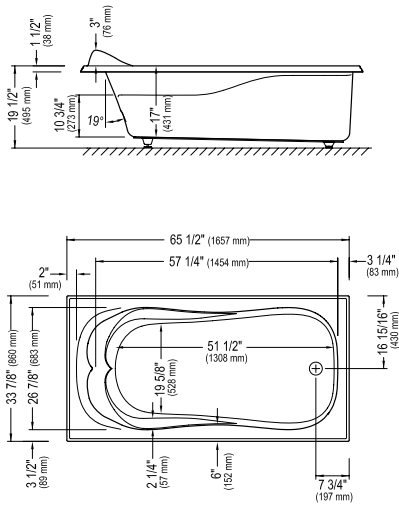

5 days

MELIA 66
65 1/2" x 33 7/8" x 19 1/2" [60 gallons]

GENERAL OPTIONS

Acrylic Colors: White	Standard
Biscuit* and Bone* (Allow 3 weeks delivery)	add $395
Others*: (Allow 6 to 8 weeks delivery)	add $395
Chromotherapy 1 light (Specify trim color)	17.99999.0000.00 $300
Chromotherapy 2 lights (Specify trim color)	17.99999.0001.00 $450
Chromotherapy 4 lights (Specify trim color)	17.99999.0002.00 $600
Handle (max. 2) (submit drawing with order)	95.7077.106.XX $110 each
D105 Waste (20") Chrome**	62.4020.102.60 $185
Gel black neck pillow (12"x 4 1/4 x 1 1/4")	18.6000.100.20 $95

WHIRLPOOL OPTIONS

A bathtub fitted with back jets may cause the pump to protrude by +/- 3" from the overall dimension.

Pump is located behind seat (non-negotiable)

Whirlpool Jet finish: Chrome, White, Biscuit, Bone	Standard
110v Inline Heater (1)	$357

MASS-AIR/ACTIV-AIR OPTIONS

Mass-Air Jet finish: White/Chrome	Standard
Biscuit/Chrome	
Bone/Chrome	
Others: Chrome/Chrome	add $65
Activ-Air Jet finish: Chrome, White, Biscuit, Bone	Standard
Blower Hose extension 72"	95.5013.167.00 $100
Blower Hose extension 96"	95.5013.168.00 $100
144" Extension cord	95.3012.101.00 $100

An extension cord and blower hose extension are necessary when the blower is located more than 2' from the electronic control.

*Customized products, non cancellable, non returnable.

**Quantity ordered must be in multiples of 10 units.

Textured bottom.

Bathtub only

ME66 $1130

Whirlpool

ME66T $2525

Included: 6 turbo jets, 5 micro-rotating back jets, 13 A pump, diverter valve and electronic control.

Mass-Air

ME66M $3050

Included: 12 (10-2) injectors, Optima blower 750W (1 1/2h.p.) with 300W heating element and backlit electronic control.

Activ-Air

ME66A $3275