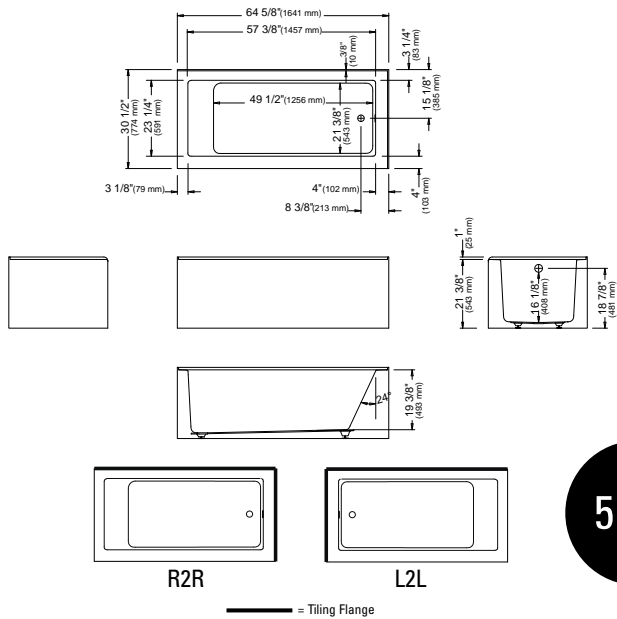

FLORY DE COLT

64 5/8" x 30 1/2" x 21 3/8" [87 gallons]

5 days

Picture: R2R

With integrated tiling flange and integrated skirt on two sides. The skirt is on the front of the bathtub and behind the backrest.

GENERAL OPTIONS

Acrylic colors: White	Standard
Chromatherapy 1 light: (specify trim color) 17.99999.0000.00	$300
Chromatherapy 2 lights: (specify trim color) 17.99999.0001.00	$450
Chromatherapy 4 lights: (specify trim color) 17.99999.0002.00	$600
Handle (submit drawing with order) (specify trim color) 95.7077.106.XX	$110 each
D105 Drain (20") Chrome*	62.4020.102.60 $185
Gel black neck pillow (12" x 4 1/4" x 1 1/4")	18.6000.100.20 $95
Rayola (Specify control color)	$799

BALNE-AIR/VIBRO-AIR OPTIONS

Balne-Air jet finish: White/Chrome	Standard
Others: Chrome/Chrome	add $80
Vibro-Air jet finish: White	Standard
Others: Chrome	add $100
Blower Hose extension 72"	95.5013.167.00 $100
Blower Hose extension 96"	95.5013.168.00 $100
72" Extension cord	95.7073.119.00 $100

An extension cord and blower hose extension are necessary when the blower is located more than 2' from the electronic control.

*Quantity ordered must be in multiples of 10 units.

	Bath only	7766 L2L	$1925
		7766 R2R	$1925
	Balne-Air	7766 L2LM	$5000
		7766 R2RM	$5000
	Included: 17 (12-5) injectors, one Optima blower 750W (1½ h.p.) with 300W heating element and backlit electronic control.		
	Vibro-Air	7766 L2LA	$5240
		7766 R2RA	$5240
	Included: 43 (36-7) micro-jets, one Optima blower 750W (1½ h.p.) with 300W heating element and backlit electronic control.