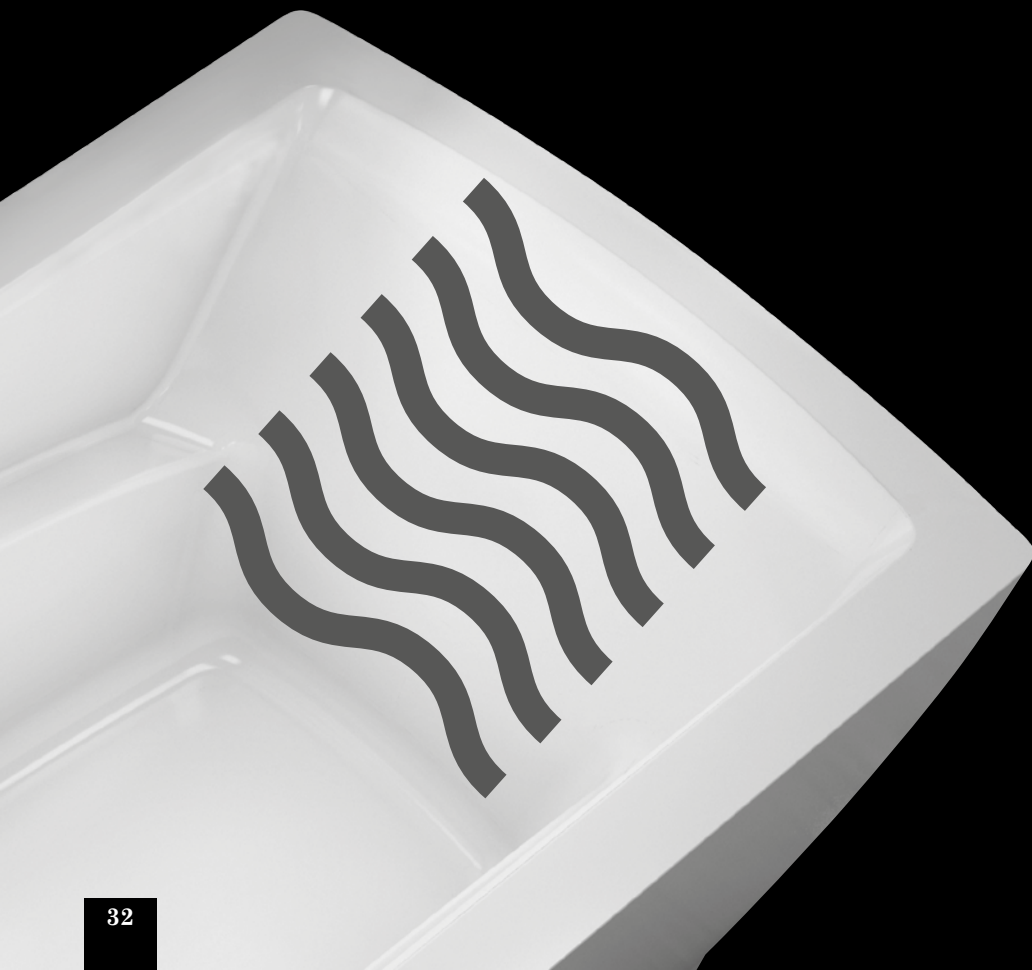

heat

HEATED BACKREST OPTION THE EXPERIENCE OF RELAXATION IS BROUGHT TO THE NEXT LEVEL BY THE RAYOLA OPTION. UNWIND FROM YOUR DAILY STRESS WITH HEATED BACK SUPPORT SPECIFICALLY DESIGNED FOR TOTAL RELAXATION. AN INNOVATION THAT WILL PROVIDE WELL-BEING AND IMMEDIATE COMFORT.

TWO SETTINGS INTEGRATED INTO THE BATHTUB, THE ELECTRONIC CONTROL ALLOWS YOU TO CHOOSE BETWEEN TWO HEAT SETTINGS, ENSURING AN EXPERIENCE ADAPTED TO YOUR NEEDS.

ENERGY EFFICIENT WITH ITS ENVIRONMENTALLY-FRIENDLY DESIGN, THE RAYOLA OPTION CONSUMES ONLY A FRACTION OF ENERGY.