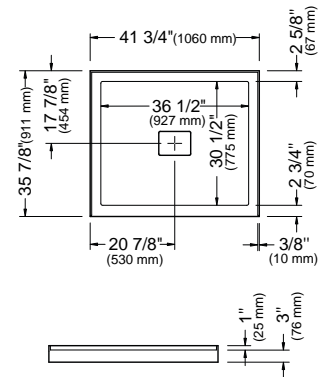

DOOR

AZELIA 42 (Front panels only)
Chrome/Clear $1025

5 days

*Customized products, non cancellable, non returnable.