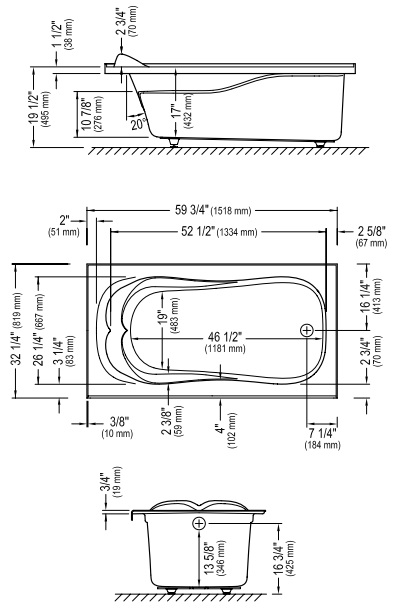

DAPHNE

59 3/4" x 32 1/4" x 19 1/2" [54 gallons]
with integral tiling flange

5 days

*See page 97 for optional removable skirt appearance

Bathtub only

DB60 \$1020

Whirlpool

DB60T \$2210