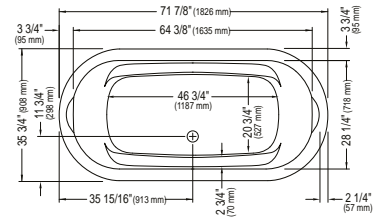

Bathtub only

REV3672F $3515

Mass-Air

REV3672FM* $6050

Included: 21 (11-10) injectors, Optima blower 750W (1 1/2 h.p.) with 300W heating element, 6' blower hose extension and backlit electronic control.

Activ-Air

REV3672FA* $6290

Included: 48 micro-jets, Optima blower 750W (1 1/2 h.p.) with 300W heating element, 6' blower hose extension and backlit electronic control.

Mass-Air/Activ-Air Combo

REV3672FCMA* $9105

Included: 48 Activ-Air micro-jets, 11 Mass-Air injectors, two Optima blowers 750W (1 1/2 h.p.) with 300W heating element, two 6' blower hose extensions and backlit electronic control.

GENERAL OPTIONS

Acrylic Colors: White	Standard
Biscuit* and Bone* (Allow 3 weeks delivery)	add $395
Others*: (Allow 6 to 8 weeks delivery)	add $395
Nuance*: (Allow 3 weeks delivery)	add $395
Chromotherapy 1 light (Specify trim color) 17.99999.0000.00	$300
Chromotherapy 2 lights (Specify trim color) 17.99999.0001.00	$450
Chromotherapy 4 lights (Specify trim color) 17.99999.0002.00	$600
Handle (1) (centered overflow's opposite side) 95.7077.106.XX	$110
D105 Waste (20") Chrome** 62.4020.102.60	$185
Drain Adapter*** D-111-ABS 62.6010.103.00 or D-111-PVC 62.6010.104.00	$299
Gel black neck pillow (12"x 4 1/4 x 1 1/4") 18.6000.100.20	$95
Rayola (Specify control color)	$799 per backrest

MASS-AIR/ACTIV-AIR OPTIONS

Mass-Air Jet finish: White/Chrome	Standard
Biscuit/Chrome	
Bone/Chrome	
Others: Chrome/Chrome	add $65
Activ-Air Jet finish: Chrome, White, Biscuit, Bone	Standard
Blower Hose extension 96"	95.5013.168.00 $100
144" Extension cord	95.3012.101.00 $100

* Blower(s) must be installed in a remote location, extensions(s) provided.

*Customized products, non cancellable, non returnable.

**Quantity ordered must be in multiples of 10 units.

***Quantity ordered must be in multiples of 8 units per code.