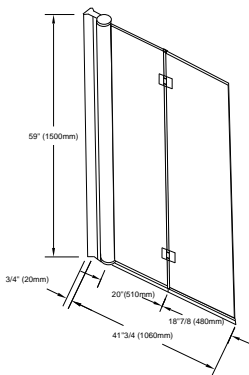

Wall panel (pivot 180°)

2nd panel (pivot 180° and 20° inside)

Opening angle: 180° angle outward

HERENCIA BATHTUB DOOR

Chrome/Clear **32.1298.092.30** \$1020

* Produits Neptune applies a cutting-edge protective covering, which repels water and dirt for easy cleaning and increases the lifespan of your shower doors.