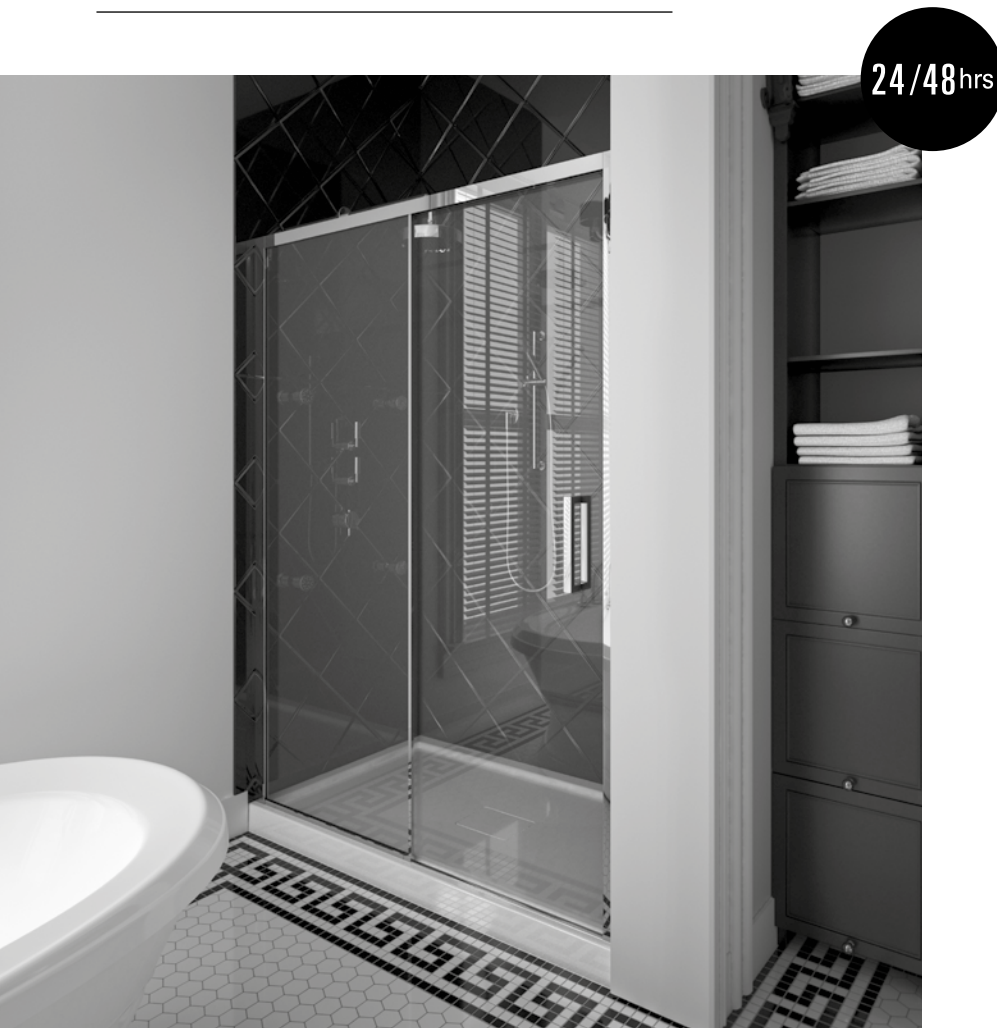

SELLA

FIXED PANEL AND SLIDING DOOR PANEL
(RIGHT OR LEFT OPENING)
6 MM TEMPERED GLASS

SELLA 48	Chrome/Clear	31.1324.052.30	$1250
SELLA 60	Chrome/Clear	31.1324.062.30	$1300

SELLA

DOUBLE SLIDING PANELS
(RIGHT OR LEFT OPENING)
6 MM TEMPERED GLASS

SELLA 3636	Chrome/Clear	31.1324.224.30	$1350

SELLA

FIXED PANEL, SLIDING DOOR PANEL AND RETURN PANEL
(RIGHT OR LEFT CORNER INSTALLATION)
6 MM TEMPERED GLASS

SELLA 3248	Chrome/Clear	31.1324.153.30	$1400
SELLA 3260	Chrome/Clear	31.1324.163.30	$1550
SELLA 3648	Chrome/Clear	31.1324.253.30	$1450
SELLA 3660	Chrome/Clear	31.1324.263.30	$1650

MINIMUM AND MAXIMUM ADJUSTMENTS

SELLA 48: 48 15/32" À 46 21/32"

SELLA 60: 57 9/32" À 58 15/32"

* Produits Neptune applies a cutting-edge protective covering, which repels water and dirt for easy cleaning and increases the lifespan of your shower doors.