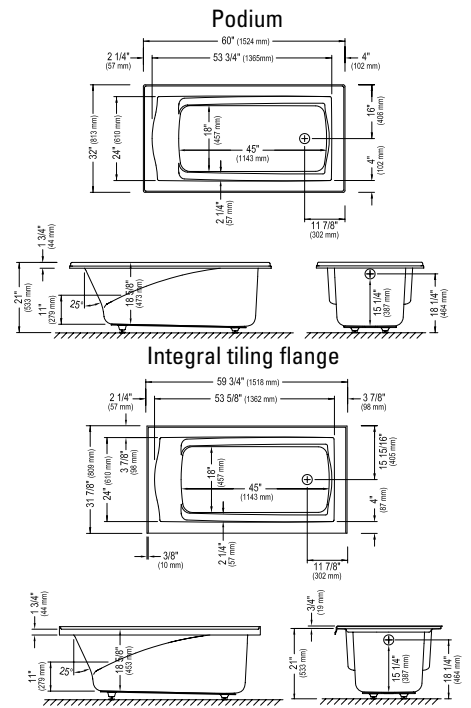

The electronic control will be installed on the same side as the tiling flange.

GENERAL OPTIONS

Acrylic Colors: White	Standard
Biscuit* and Bone* (Allow 3 weeks delivery)	add $395
Others*: (Allow 6 to 8 weeks delivery)	add $395
Podium Bathtub (No tiling flange)	
Available in right or left version (Integrated Tiling Flange)	
Delight 60" Removable Skirt (Not factory installed)	$655
Chromotherapy 1 light (Specify trim color)	17.99999.0000.00 $300
Chromotherapy 2 lights (Specify trim color)	17.99999.0001.00 $450
Chromotherapy 4 lights (Specify trim color)	17.99999.0002.00 $600
Handle (max. 2) (submit drawing with order)	95.7077.106.XX $110 each
D106 Waste (27") Chrome**	62.4027.103.60 $195
Gel black neck pillow (12"x 4 1/4 x 1 1/4")	18.6000.100.20 $95
Rayola (Specify control color)	
Available for bathtub without system only	$799

WHIRLPOOL OPTIONS

A bathtub fitted with back jets may cause the pump to protrude by +/- 3" from the overall dimension.	
Pump is located behind seat (non-negotiable)	
Whirlpool Jet finish: Chrome, White, Biscuit, Bone	Standard
110v Inline Heater (1)	$357

MASS-AIR/ACTIV-AIR OPTIONS

Mass-Air Jet finish: White/Chrome	Standard
Biscuit/Chrome	
Bone/Chrome	
Others: Chrome/Chrome	add $65
Activ-Air Jet finish: Chrome, White, Biscuit, Bone	Standard
Blower Hose extension 72"	95.5013.167.00 $100
Blower Hose extension 96"	95.5013.168.00 $100
144" Extension cord	95.3012.101.00 $100

An extension cord and blower hose extension are necessary when the blower is located more than 2' from the electronic control.

*Customized products, non cancellable, non returnable.

**Quantity ordered must be in multiples of 10 units.