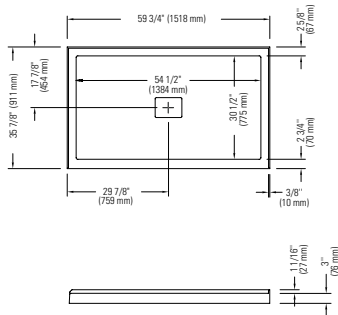

5 days

CACHE 6036 ALCOVE BASE Leak-barrier base
(center drain)

Integrated Tiling Flange

Acrylic Colors: White, Biscuit* and Bone* (Allow 3 weeks delivery)	$1035
Others*: (Allow 6 to 8 weeks delivery)	add $395

DOORS

AZELIA 60 (Front panels only)	
Chrome/Clear	$1100
EXALT 60 (Front panels only)	
Chrome/Clear	$1950
EXALT 60 BLACK (Front panels only)	
Black/Clear	$2150
SELLA 60 (Front panels only)	
Chrome/Clear	$1300

CACHE 6036 ALCOVE
59 3/4" x 35 7/8" x 3"