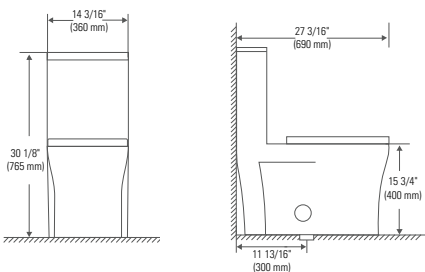

*Quantity ordered must be in multiples of 6 units.

Toilet FB1691

PRAGUE

*FB1697 Florence Toilet \$835
White

With integrated soft close and detachable seat.
With glazed trapway.
1000 + grams.

*Quantity ordered must be in multiples of 6 units.