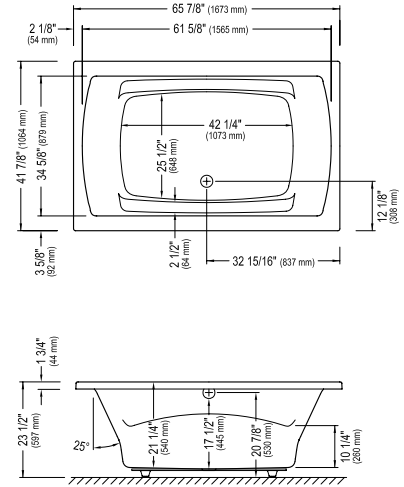

BELIEVE 4266

65 7/8" x 41 7/8" x 23 1/2" [97 gallons]

5 days

Bathtub only

BE4266 \$1495

Whirlpool

BE4266T \$3970

Included: 6 turbo jets, 10 micro-rotating back jets, 13 A pump, two diverter valves and electronic control.