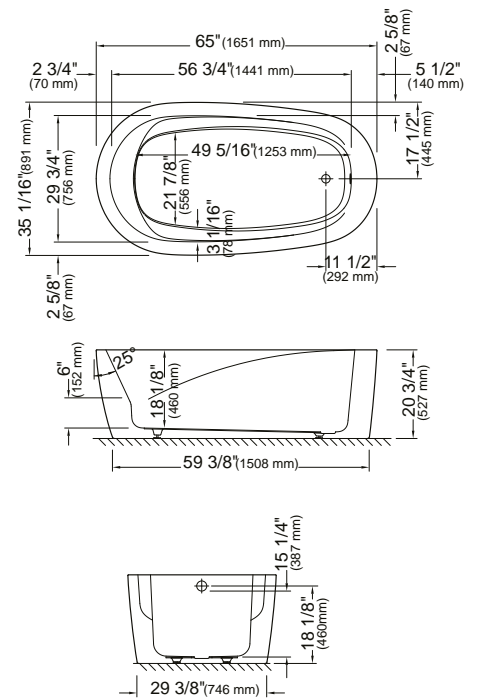

Bathtub only

VA3666F1 $3185

Mass-Air

VA3666F1M* $5730

Included: 16 (11-5) injectors, Optima blower 750W (1 1/2 h.p.) with 300W heating element, 6' blower hose extension and backlit electronic control.

Activ-Air

VA3666F1A* $5970

Included: 41 micro-jets, Optima blower 750W (1 1/2 h.p.) with 300W heating element, 6' blower hose extension and backlit electronic control.

Mass-Air/Activ-Air Combo **VA3666F1CMA*** $8780

Included: 41 Activ-Air micro-jets, 11 Mass-Air injectors, two Optima blowers 750W (1 1/2 h.p.) with 300W heating element, two 6' blower hose extension and backlit electronic control.

GENERAL OPTIONS

Acrylic Colors: White	Standard
Nuance*: (Allow 3 weeks delivery)	add $395
Chromotherapy 1 light (Specify trim color)	17.99999.0000.00 $300
Chromotherapy 2 lights (Specify trim color)	17.99999.0001.00 $450
Chromotherapy 4 lights (Specify trim color)	17.99999.0002.00 $600
Handle (max. 2) (submit drawing with order)	95.7077.106.XX $110 each
D105 Waste (20") Chrome**	62.4020.102.60 $185
Drain Adapter*** D-111-ABS	62.6010.103.00 or
D-111-PVC	62.6010.104.00 $299
Gel black neck pillow (12"x 4 1/4 x 1 1/4")	18.6000.100.20 $95
Rayola (Specify control color)	$799

MASS-AIR/ACTIV-AIR OPTIONS

Mass-Air Jet finish: White/Chrome	Standard
Others: Chrome/Chrome	add $65
Activ-Air Jet finish: Chrome, White	Standard
Blower Hose extension 96"	95.5013.168.00 $100
144" Extension cord	95.3012.101.00 $100

* Blower(s) must be installed in a remote location, extensions(s) provided.

*Customized products, non cancellable, non returnable.

**Quantity ordered must be in multiples of 10 units.

***Quantity ordered must be in multiples of 8 units per code.

The installation of the 123 connect (D-111) is recommended when faucet is install on the bathtub.