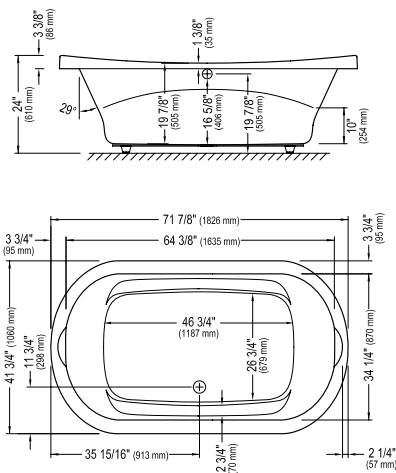

REVELATION 4272

71 7/8" x 41 3/4" x 24" [85 gallons]

5 days

GENERAL OPTIONS

Acrylic Colors: White	Standard
Biscuit* and Bone* (Allow 3 weeks delivery)	add $395
Others*: (Allow 6 to 8 weeks delivery)	add $395
Chromotherapy 1 light (Specify trim color)	17.99999.0000.00 $300
Chromotherapy 2 lights (Specify trim color)	17.99999.0001.00 $450
Chromotherapy 4 lights (Specify trim color)	17.99999.0002.00 $600
Handle (1) (centered overflow's opposite side)	95.7077.106.XX $110
D106 Waste (27") Chrome**	62.4027.103.60 $195
Gel black neck pillow (12"x 4 1/4 x 1 1/4")	18.6000.100.20 $95
Rayola (Specify control color)	$799 per backrest

WHIRLPOOL OPTIONS

A bathtub fitted with back jets may cause the pump to protrude by +/- 3" from the overall dimension.

Pump is located behind seat (right side)

Whirlpool Jet finish: Chrome, White, Biscuit, Bone	Standard
110v Inline Heater (1)	$357

MASS-AIR/ACTIV-AIR OPTIONS

Mass-Air Jet finish: White/Chrome	Standard
Biscuit/Chrome	
Bone/Chrome	
Others: Chrome/Chrome	add $65
Activ-Air Jet finish: Chrome, White, Biscuit, Bone	Standard
Blower Hose extension 72"	95.5013.167.00 $100
Blower Hose extension 96"	95.5013.168.00 $100
144" Extension cord	95.3012.101.00 $100

An extension cord and blower hose extension are necessary when the blower is located more than 2' from the electronic control.

*Customized products, non cancellable, non returnable.
**Quantity ordered must be in multiples of 10 units.

	Bathtub only	REV4272	$1435
	Whirlpool Included: 6 turbo jets, 10 micro-rotating back jets, 13 A pump, two diverter valves and electronic control.	REV4272T	$3915
	Mass-Air Included: 21 (11-10) injectors, Optima blower 750W (1 1/2 h.p.) with 300W heating element and backlit electronic control.	REV4272M	$4085
	Activ-Air Included: 48 micro-jets, Optima blower 750W (1 1/2 h.p.) with 300W heating element and backlit electronic control.	REV4272A	$4310
	Mass-Air/Whirlpool Combo Included: 6 turbo jets, 10 micro-rotating back jets, 11 Mass-Air injectors, 13 A pump, Optima blower 750W (1 1/2 h.p.) with 300W heating element, two diverter valves and backlit electronic control.	REV4272C	$6560
	Activ-Air/Whirlpool Combo Included: 6 turbo jets, 10 micro-rotating back jets, 40 Activ-Air micro-jets, 13 A pump, Optima blower 750W (1 1/2 h.p.) with 300W heating element, two diverter valves and backlit electronic control.	REV4272CA	$6785
	Mass-Air/Activ-Air Combo Included: 48 Activ-Air micro-jets, 11 Mass-Air injectors, two Optima blowers 750W (1 1/2 h.p.) with 300W heating element and backlit electronic control.	REV4272CMA	$6950
	Activ-Air/Mass-Air/Whirlpool Combo Included: 6 turbo jets, 10 micro-rotating back jets, 40 Activ-Air micro-jets, 11 Mass-Air injectors, 13 A pump, two Optima blowers 750W (1 1/2 h.p.) with 300W heating element, two diverter valves and backlit electronic control.	REV4272TAM	$10655