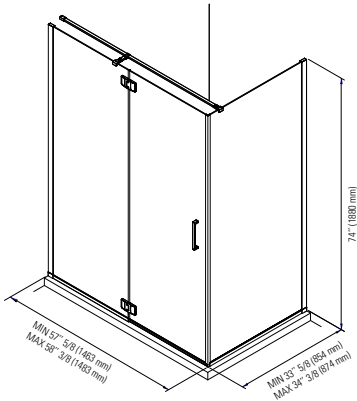

AZELIA 3660