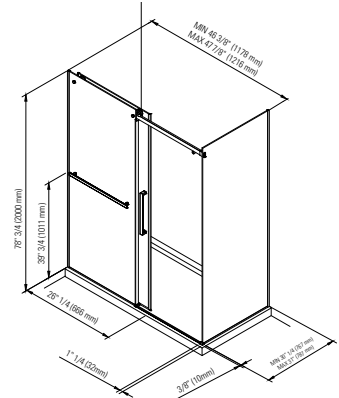

EXALT Matte Black

FIXED PANEL AND SLIDING DOOR PANEL
(RIGHT OR LEFT OPENING)
8 MM (1/3") TEMPERED GLASS

24/48hrs

EXALT 48 BLACK Black/Clear **31.1274.052.37** $1850

EXALT 60 BLACK Black/Clear **31.1274.062.37** $2150

EXALT 48 BLACK

EXALT 60 BLACK

EXALT 3248 BLACK