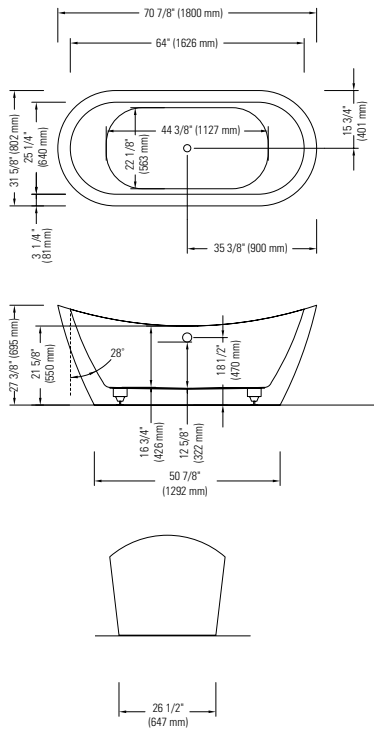

5 days

EIDEL WEISS
70 7/8" x 31 5/8" x 27 3/8" [33 gallons]

GENERAL OPTIONS

Drain and overflow included: Chrome	
Acrylic colors: White	Standard
Nuance*: (Allow 3 weeks delivery)	add $395
Gel black neck pillow (12" x 4 1/4" x 1 1/4") 18.6000.100.20	$95
Drain adaptor** D111-ABS 62.6010.103.00 or D111-PVC 62.6010.104.00	$299

*Customized products, non cancellable, non returnable.
**Quantity ordered must be in multiples of 8 units per code.

Bath only

7870 KA $3920