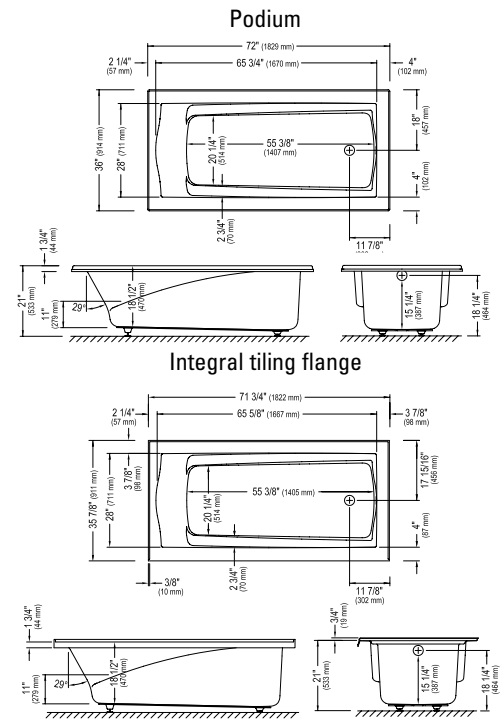

Bathtub only

DE3672 $1555

Whirlpool

Included: 6 turbo jets, 5 micro-rotating back jets, 13 A pump, diverter valve and electronic control.

DE3672T $3300

Mass-Air

Included: 16 (11-5) injectors, Optima blower 750W (1 1/2 h.p.) with 300W heating element and backlit electronic control.

DE3672M $3470

Activ-Air

Included: 51 micro-jets, Optima blower 750W (1 1/2 h.p.) with 300W heating element and backlit electronic control.

DE3672A $3690

Mass-Air/Whirlpool Combo

Included: 6 turbo jets, 5 micro-rotating back jets, 11 Mass-Air injectors, 13 A pump, Optima blower 750W (1 1/2 h.p.) with 300W heating element, diverter valve and backlit electronic control.

DE3672C $5210

Activ-Air/Whirlpool Combo

Included: 6 turbo jets, 5 micro-rotating back jets, 44 Activ-Air micro-jets, 13 A pump, Optima blower 750W (1 1/2 h.p.) with 300W heating element, diverter valve and backlit electronic control.

DE3672CA $5435

Mass-Air/Activ-Air Combo

Included: 51 Activ-Air micro-jets, 11 Mass-Air injectors, two Optima blowers 750W (1 1/2 h.p.) with 300W heating element and backlit electronic control.

DE3672CMA $5600

Activ-Air/Mass-Air/Whirlpool Combo

Included: 6 turbo jets, 5 micro-rotating back jets, 44 Activ-Air micro-jets, 11 Mass-Air injectors, 13 A pump, two Optima blowers 750W (1 1/2 h.p.) with 300W heating element, diverter valve and backlit electronic control.

DE3672TAM $8695

The electronic control will be installed on the same side as the tiling flange.

GENERAL OPTIONS

Acrylic Colors: White Standard
Biscuit*, Bone* (Allow 3 weeks delivery) add $395
Others*: (Allow 6 to 8 weeks delivery) add $395

Podium Bathtub (No tiling flange)

Available in right or left version (Integrated Tiling Flange)

Delight 72" Removable Skirt (Not factory installed) $880

Chromotherapy 1 light (Specify trim color) 17.99999.0000.00 $300

Chromotherapy 2 lights (Specify trim color) 17.99999.0001.00 $450

Chromotherapy 4 lights (Specify trim color) 17.99999.0002.00 $600

Handle (max. 2) (submit drawing with order) 95.7077.106.XX $110 each

D106 Waste (27") Chrome** 62.4027.103.60 $195

Gel black neck pillow (12"x 4 1/4 x 1 1/4") 18.6000.100.20 $95

Rayola (Specify control color)

Available for bathtub without system only $799

WHIRLPOOL OPTIONS

A bathtub fitted with back jets may cause the pump to protrude by +/- 3" from the overall dimension.

Pump is located behind seat (non-negotiable)

Whirlpool Jet finish: Chrome, White, Biscuit, Bone Standard

110v Inline Heater (1) $357

MASS-AIR/ACTIV-AIR OPTIONS

Mass-Air Jet finish: White/Chrome Standard
Biscuit/Chrome
Bone/Chrome

Others: Chrome/Chrome add $65

Activ-Air Jet finish: Chrome, White, Biscuit, Bone Standard

Blower Hose extension 72" 95.5013.167.00 $100

Blower Hose extension 96" 95.5013.168.00 $100

144" Extension cord 95.3012.101.00 $100

An extension cord and blower hose extension are necessary when the blower is located more than 2' from the electronic control.