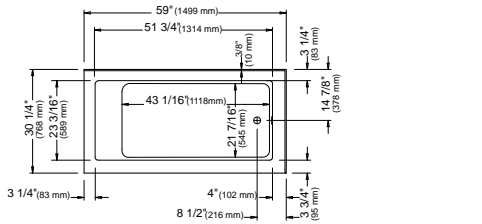

— = Tiling Flange

5 days

FLORY DE COLT

59 3/4" x 30 1/4" x 21" [73 gallons]

With integrated tiling flange and integrated skirt on two sides. The skirt is on the front of the bathtub and behind the backrest.

GENERAL OPTIONS

Acrylic colors: White	Standard
Chromatherapy 1 light: (specify trim color)	17.99999.0000.00 $300
Chromatherapy 2 lights: (specify trim color)	17.99999.0001.00 $450
Chromatherapy 4 lights: (specify trim color)	17.99999.0002.00 $600
Handle (submit drawing with order) (specify trim color)	95.7077.106.XX $110 each
D105 Drain (20") Chrome*	62.4020.102.60 $185
Gel black neck pillow (12" x 4 1/4" x 1 1/4")	18.6000.100.20 $95
Rayola (Specify control color)	$799

BALNE-AIR/VIBRO-AIR OPTIONS

Balne-Air jet finish: White/Chrome	Standard
Others: Chrome/Chrome	add $80
Vibro-Air jet finish: White	Standard
Others: Chrome	add $100
Blower Hose extension 72"	95.5013.167.00 $100
Blower Hose extension 96"	95.5013.168.00 $100
72" Extension cord	95.7073.119.00 $100

An extension cord and blower hose extension are necessary when the blower is located more than 2' from the electronic control.

*Quantity ordered must be in multiples of 10 units.

7760 L2L $1740
7760 R2R $1740

7760 L2LM $4780
7760 R2RM $4780

Included: 17 (12-5) injectors, one Optima blower 750W (1½ h.p.) with 300W heating element and backlit electronic control.

7760 L2LA $5000
7760 R2RA $5000

Included: 38 (31-7) micro-jets, one Optima blower 750W (1½ h.p.) with 300W heating element and backlit electronic control.