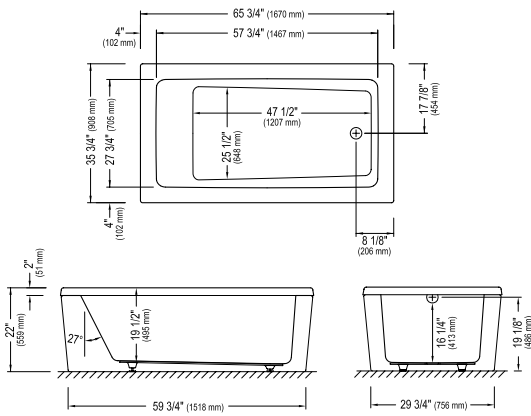

*Customized products, non cancellable, non returnable.

AMETYS 3666

65 3/4" x 35 3/4" x 22" [88 gallons]

5 days

Without armrests

With armrests

GENERAL OPTIONS

Acrylic Colors: White	Standard
Biscuit* and Bone* (Allow 3 weeks delivery)	add \$395
Others*: (Allow 6 to 8 weeks delivery)	add \$395
Nuance*: (Allow 3 weeks delivery)	add \$395
Chromotherapy 1 light (Specify trim color) 17.99999.0000.00	\$300
Chromotherapy 2 lights (Specify trim color) 17.99999.0001.00	\$450
Chromotherapy 4 lights (Specify trim color) 17.99999.0002.00	\$600
Handle (max. 2) (submit drawing with order) 95.7077.106.XX	\$110 each
D105 Waste (20") Chrome** 62.4020.102.60	\$185
Drain Adapter*** D-111-ABS 62.6010.103.00 or D-111-PVC 62.6010.104.00	\$299