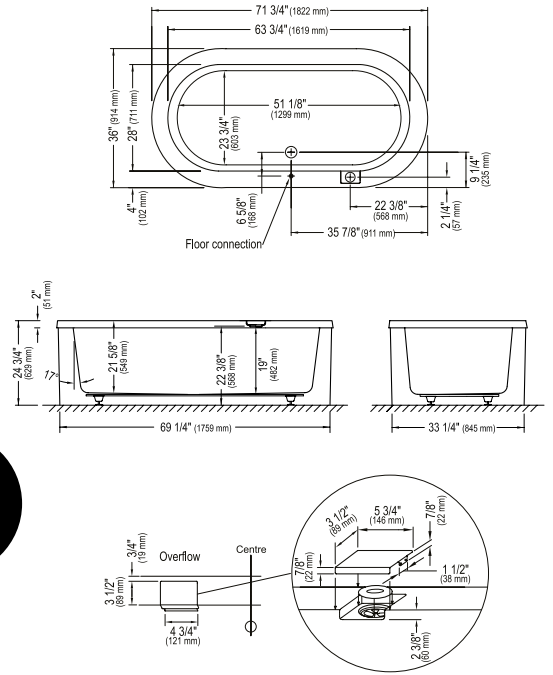

TAO 3672 with contour skirt and Ultim-O overflow.
Available with 2" lip only.
Includes drain and Ultim-O overflow assembly.

	Bathtub only	RU3672	$3920
	Mass-Air Included: 24 (14-10) injectors, Optima blower 750W (1 1/2 h.p.) with 300W heating element, 6' blower hose extension and backlit electronic control.	RU3672M*	$6555
	Activ-Air Included: 50 micro-jets, Optima blower 750W (1 1/2 h.p.) with 300W heating element, 6' blower hose extension and backlit electronic control.	RU3672A*	$6795
	Mass-Air/Activ-Air Combo Included: 50 Activ-Air micro-jets, 14 Mass-Air injectors, two Optima blowers 750W (1 1/2 h.p.) with 300W heating element, two 6' blower hose extensions and backlit electronic control.	RU3672CMA*	$9605

GENERAL OPTIONS

Ultim-O overflow and waste included: Chrome	
Acrylic Colors: White	Standard
Biscuit*, Bone* (Allow 3 weeks delivery)	add $395
Others*: (Allow 6 to 8 weeks delivery)	add $395
Nuance*: (Allow 3 weeks delivery)	add $395
Drain Adapter*** D-111-ABS 62.6010.103.00	$299
D-111-PVC 62.6010.104.00	$299
Chromotherapy 1 light (Specify trim color)	17.99999.0000.00 $300
Chromotherapy 2 lights (Specify trim color)	17.99999.0001.00 $450
Chromotherapy 4 lights (Specify trim color)	17.99999.0002.00 $600
Handle (max.4) (submit drawing with order)	95.7077.106.XX $110 each
Gel black neck pillow (12" x 4 1/4 x 1 1/4")	18.6000.100.20 $95

MASS-AIR/ACTIV-AIR OPTIONS

Mass-Air Jet finish: White/Chrome	Standard
Biscuit/Chrome	
Bone/Chrome	
Others: Chrome/Chrome	add $65
Activ-Air Jet finish: Chrome, White, Biscuit, Bone	Standard
Blower Hose extension 96"	95.5013.168.00 $100
144" Extension cord	95.3012.101.00 $100

* Blower(s) must be installed in a remote location, extensions(s) provided.
*Customized products, non cancellable, non returnable.
**Quantity ordered must be in multiples of 8 units per code.