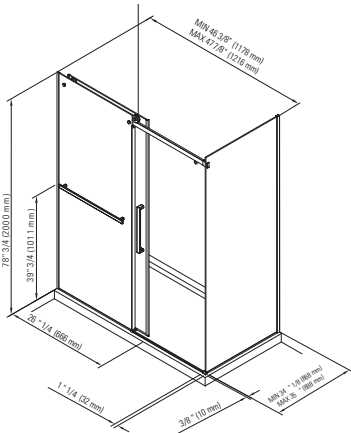

All dimensions are approximate and subject to change without notice. Please refer to the installation guide before beginning the installation.