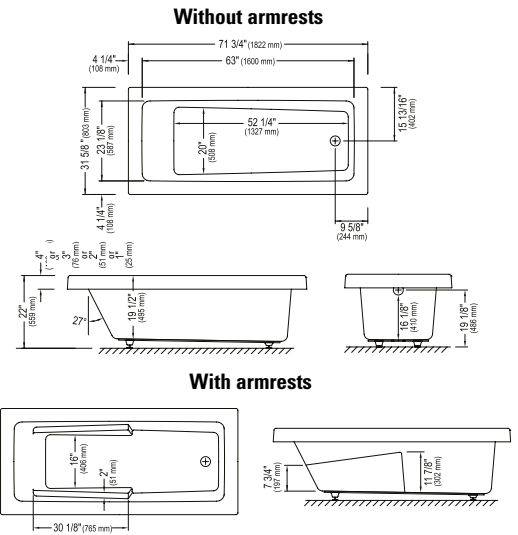

ZEN 3272

71 1/2" x 31 5/8" x 22" [82 gallons]

5 days

Bathtub only

ZEN3272 $2320
(with armrests) **ZEN3272W** $2520

Whirlpool

ZEN3272T $5045
(with armrests) **ZEN3272WT** $5245

Included: 6 turbo jets, 5 micro-rotating back jets, 13 A pump, diverter valve and electronic control

Mass-Air

ZEN3272M $5570
(with armrests) **ZEN3272WM** $5770

Included: 19 (14-5) injectors, Optima blower 750W (1 1/2h.p.) with 300W heating element and backlit electronic control.

Activ-Air

ZEN3272A $5810
(with armrests) **ZEN3272WA** $6010

Included: 51 micro-jets, Optima blower 750W (1 1/2h.p.) with 300W heating element and backlit electronic control.

Mass-Air/Whirlpool Combo

ZEN3272C $7335
(with armrests) **ZEN3272WC** $7535

Included: 6 turbo jets, 5 micro-rotating back jets, 14 Mass-Air injectors, 13 A pump, Optima blower 750W (1 1/2h.p.) with 300W heating element, diverter valve and backlit electronic control.

Activ-Air/Whirlpool Combo

ZEN3272CA $7595
(with armrests) **ZEN3272WCA** $7795

Included: 6 turbo jets, 5 micro-rotating back jets, 44 Activ-Air micro-jets, 13 A pump, Optima blower 750W (1 1/2h.p.) with 300W heating element, diverter valve and backlit electronic control.

Mass-Air/Activ-Air Combo

ZEN3272CMA $8865
(with armrests) **ZEN3272WCMA** $9065

Included: 51 Activ-Air micro-jets, 14 Mass-Air injectors, two Optima blowers 750W (1 1/2h.p.) with 300W heating element and backlit electronic control.

Activ-Air/Mass-Air/Whirlpool Combo

ZEN3272TAM $11400
(with armrests) **ZEN3272WTAM** $11600

Included: 6 turbo jets, 5 micro-rotating back jets, 44 Activ-Air micro-jets, 14 Mass-Air injectors, 13 A pump, two Optima blowers 750W (1 1/2 h.p.) with 300W heating element, diverter valve and backlit electronic control.

You must specify for 1", 2", 3" or 4" top lip.