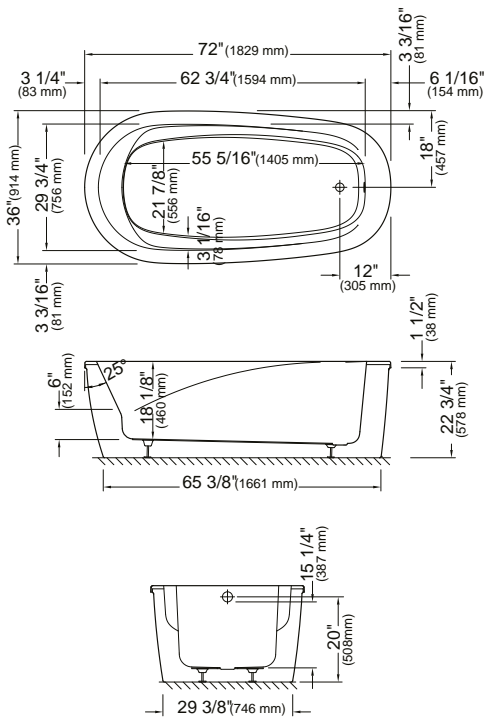

The installation of the 123 connect (D-111) is recommended when faucet is install on the bathtub.

VAPORA 3672F2
72" x 36" x 22 3/4" [78 gallons]

5 days

GENERAL OPTIONS

Acrylic Colors: White	Standard
Biscuit* and Bone* (Allow 3 weeks delivery)	add \$395
Others*: (Allow 6 to 8 weeks delivery)	add \$395
Nuance*: (Allow 3 weeks delivery)	add \$395
Chromotherapy 1 light (Specify trim color) 17.99999.0000.00	\$300
Chromotherapy 2 lights (Specify trim color) 17.99999.0001.00	\$450
Chromotherapy 4 lights (Specify trim color) 17.99999.0002.00	\$600
Handle (max. 2) (submit drawing with order) 95.7077.106.XX	\$110 each
D105 Waste (20") Chrome** 62.4020.102.60	\$185
Drain Adapter*** D-111-ABS 62.6010.103.00 or D-111-PVC 62.6010.104.00	\$299
Gel black neck pillow (12" x 4 1/4 x 1 1/4") 18.6000.100.20	\$95
Rayola (Specify control color)	\$799 per backrest