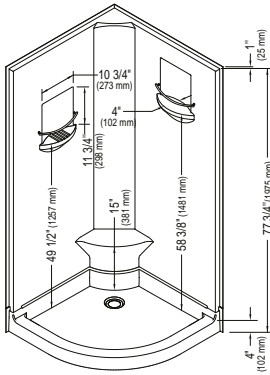

Bars for bottle shelves in chrome included

DOOR

NICE (Lateral sliding) TA95	
Chrome/Clear	\$1265

*Customized products, non cancellable, non returnable.

IZIA

Neo-Round Shower
36 1/4" x 36 1/4" x 77 3/4"

Shown in picture :
IZIA shower with the BELGRADE door.