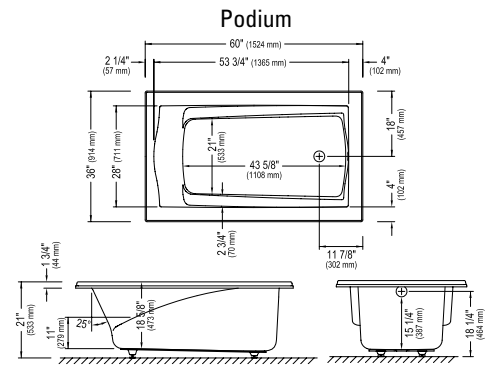

DELIGHT 3660

60" x 36" x 21" [61 gallons]

5 days

The electronic control will be installed on the same side as the tiling flange.

Bathtub only

DE3660 \$1435

Whirlpool

DE3660T \$3185