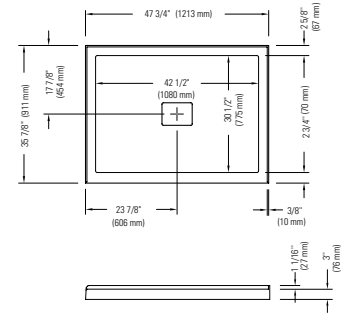

CACHE 4836 ALCOVE

47 3/4" x 35 7/8" x 3"

CACHE 4836 ALCOVE BASE Leak-barrier base

Integrated Tiling Flange

Acrylic Colors: White, Biscuit* and Bone* (Allow 3 weeks delivery) add $395
Others*: (Allow 6 to 8 weeks delivery) add $395

DOORS

AZELIA 48 (Front panels only) Chrome/Clear	$1050
EXALT 48 (Front panels only) Chrome/Clear	$1650
EXALT 48 BLACK (Front panels only) Black/Clear	$1850
SELLA 48 (Front panels only) Chrome/Clear	$1250

5 days