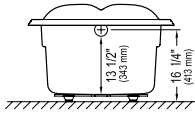

5 days

MELIA 66
65 1/2" x 33 7/8" x 19 1/2" [60 gallons]

GENERAL OPTIONS

Acrylic Colors: White	Standard
Biscuit* and Bone* (Allow 3 weeks delivery)	add $395
Others*: (Allow 6 to 8 weeks delivery)	add $395
Chromotherapy 1 light (Specify trim color)	17.99999.0000.00 $300
Chromotherapy 2 lights (Specify trim color)	17.99999.0001.00 $450
Chromotherapy 4 lights (Specify trim color)	17.99999.0002.00 $600
Handle (max. 2) (submit drawing with order)	95.7077.106.XX $110 each
D105 Waste (20") Chrome**	62.4020.102.60 $185
Gel black neck pillow (12"x 4 1/4 x 1 1/4")	18.6000.100.20 $95

WHIRLPOOL OPTIONS

A bathtub fitted with back jets may cause the pump to protrude by +/- 3" from the overall dimension.

Pump is located behind seat (non-negotiable)

Whirlpool Jet finish: Chrome, White, Biscuit, Bone	Standard
110v Inline Heater (1)	$357

MASS-AIR/ACTIV-AIR OPTIONS

Mass-Air Jet finish: White/Chrome	Standard
Biscuit/Chrome	
Bone/Chrome	
Others: Chrome/Chrome	add $65
Activ-Air Jet finish: Chrome, White, Biscuit, Bone	Standard
Blower Hose extension 72"	95.5013.167.00 $100
Blower Hose extension 96"	95.5013.168.00 $100
144" Extension cord	95.3012.101.00 $100

An extension cord and blower hose extension are necessary when the blower is located more than 2' from the electronic control.

*Customized products, non cancellable, non returnable.

**Quantity ordered must be in multiples of 10 units.

Textured bottom.

Bathtub only

ME66 $1130

Whirlpool

ME66T $2525

Included: 6 turbo jets, 5 micro-rotating back jets, 13 A pump, diverter valve and electronic control.

Mass-Air

ME66M $3050

Included: 12 (10-2) injectors, Optima blower 750W (1 1/2h.p.) with 300W heating element and backlit electronic control.

Activ-Air

ME66A $3275