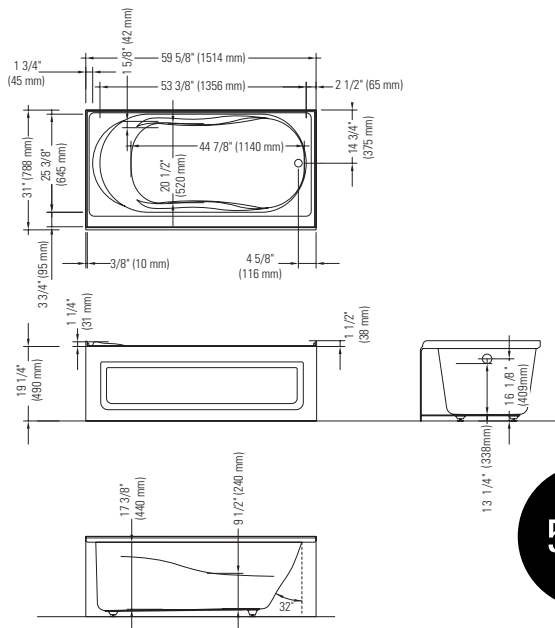

5 days

PETUNIA
59 5/8" x 31" x 19 1/4" [51 gallons]

With integrated tiling flange on three sides and integrated skirt.

GENERAL OPTIONS

Acrylic Colors: White		Standard
Biscuit* and Bone* (Allow 3 weeks delivery)		add $395
Others*: (Allow 6 to 8 weeks delivery)		add $395
Chromatherapy 1 light: (specify trim color)	17.99999.0000.00	$300
Chromatherapy 2 lights: (specify trim color)	17.99999.0001.00	$450
Chromatherapy 4 lights: (specify trim color)	17.99999.0002.00	$600
Handle (submit drawing with order) (specify trim color)	95.7077.106.XX	$110 each
D105 Drain (20") Chrome**	62.4020.102.60	$185
Gel black neck pillow (12" x 4 1/4" x 1 1/4")	18.6000.100.20	$95
Rayola (Specify control color)		$799
Available for bathtub without system only		

WHIRPOOL OPTIONS

A bathtub fitted with back jets may cause the pump to protrude by +/- 3" from the overall dimension.
Pump is located behind seat (non-negotiable)

Whirlpool jet finish: White, Biscuit, Bone and Chrome		Standard
110v Inline heater		$357

BALNE-AIR/VIBRO-AIR OPTIONS

Balne-Air jet finish: White/Chrome, Biscuit/Chrome, Bone/Chrome		Standard
Others: Chrome/Chrome		add $80
Vibro-Air jet finish: White, Biscuit and Bone		Standard
Others: Chrome		add $100
Blower Hose extension 72"	95.5013.167.00	$100
Blower Hose extension 96"	95.5013.168.00	$100
72" Extension cord	95.7073.119.00	$100

An extension cord and blower hose extension are necessary when the blower is located more than 2' from the electronic control.

*Customized products, non cancellable, non returnable.
**Quantity ordered must be in multiples of 10 units.