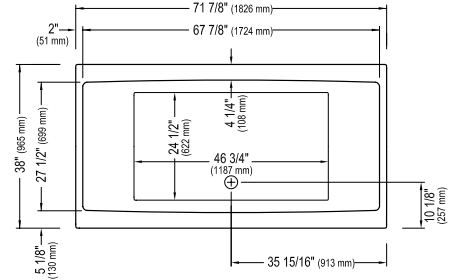

JADE 3872

71 7/8" x 38" x 21 3/4" [85 gallons]

5 days

Bathtub only

JA3872 \$1620

Whirlpool

Included: 6 turbo jets, 10 micro-rotating back jets, 13 A pump, two diverter valves and electronic control..

JA3872T \$3865