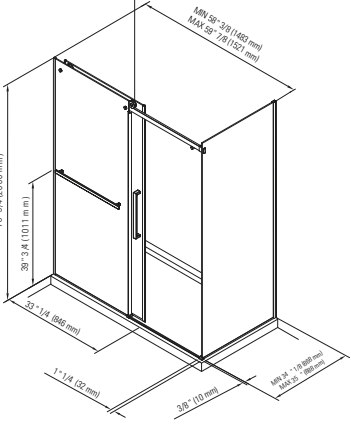

All dimensions are approximate and subject to change without notice. Please refer to the installation guide before beginning the installation.