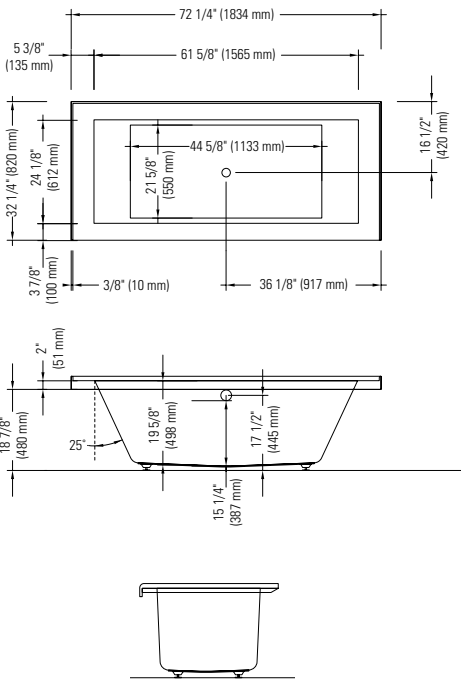

5 days

FLORY DE COLT

72 1/4" x 32 1/4" x 20 7/8" [90 gallons]

With integrated tiling flange on three sides.

GENERAL OPTIONS

Acrylic Colors: White	Standard
Biscuit* and Bone* (Allow 3 weeks delivery)	add $395
Others*: (Allow 6 to 8 weeks delivery)	add $395
Chromatherapy 1 light: (specify trim color)	17.99999.0000.00 $300
Chromatherapy 2 lights: (specify trim color)	17.99999.0001.00 $450
Chromatherapy 4 lights: (specify trim color)	17.99999.0002.00 $600
Handle (submit drawing with order) (specify trim color)	95.7077.106.XX $110 each
D106 Drain (27") Chrome**	62.4027.103.60 $195
Gel black neck pillow (12" x 4 1/4" x 1 1/4")	18.6000.100.20 $95
Rayola (Specify control color)	$799 per backrest

WHIRPOOL OPTIONS

A bathtub fitted with back jets may cause the pump to protrude by +/- 3" from the overall dimension.
Pump is located behind seat (right side)

Whirpool jet finish: White, Biscuit, Bone and Chrome	Standard
110v Inline heater	$357

BALNE-AIR/VIBRO-AIR OPTIONS

Balne-Air jet finish: White/Chrome, Biscuit/Chrome, Bone/Chrome	Standard
Others: Chrome/Chrome	add $80
Vibro-Air jet finish: White, Biscuit and Bone	Standard
Others: Chrome	add $100
Blower Hose extension 72"	95.5013.167.00 $100
Blower Hose extension 96"	95.5013.168.00 $100
72" Extension cord	95.7073.119.00 $100

An extension cord and blower hose extension are necessary when the blower is located more than 2' from the electronic control.

*Customized products, non cancellable, non returnable.
**Quantity ordered must be in multiples of 10 units.

Bath only

7772 AA3 $1670

Whirpool

7772 AA3T $4475

Included: 6 turbo jets, 10 micro-rotating back jets, one 13 A pump, two diverter valves and backlit electronic control.

Balne-Air

7772 AA3M $4820

Included: 22 (12-10) injectors, one Optima blower 750W (1 1/2 h.p.) with 300W heating element and backlit electronic control.

Vibro-Air

7772 AA3A $5055

Included: 44 (30-14) micro-jets, one Optima blower 750W (1 1/2 h.p.) with 300W heating element and backlit electronic control.

Balne-Air/Whirpool Combo

7772 AA3C $6500

Included: 6 turbo jets, 5 micro-rotating back jets, 17 (12-5) injectors, one 13 A pump, one Optima blower 750W (1 1/2 h.p.) with 300W heating element one diverter valve and backlit electronic control.

Vibro-Air/Whirpool Combo

7772 AA3CA $6755

Included: 6 turbo jets, 5 micro-rotating back jets, 36 (29-7) micro-jets, one 13 A pump, one Optima blower 750W (1 1/2 h.p.) with 300W heating element, one diverter valve and backlit electronic control.