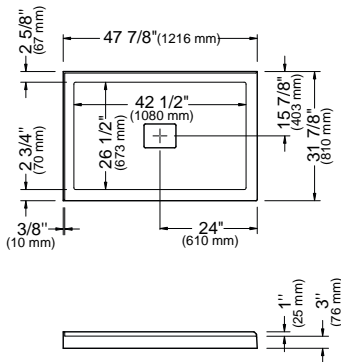

5 days

CACHE 4832 CORNER BASE Leak-barrier base

Integrated Tiling Flange

Acrylic Colors: White,	$980
Biscuit* and Bone* (Allow 3 weeks delivery)	add $395
Others*: (Allow 6 to 8 weeks delivery)	add $395

DOORS

AZELIA 3248 (Front panels and return glass panel)	
Chrome/Clear	$1200
EXALT 3248 (Front panels and return glass panel)	
Chrome/Clear	$2150
EXALT 3248 BLACK (Front panels and return glass panel)	
Black/Clear	$2350
SELLA 3248 (Front panels and return glass panel)	
Chrome/Clear	$1400

CACHE 4832 CORNER
47 7/8" x 31 7/8" x 3"

*Customized products, non cancellable, non returnable.

All dimensions are approximate and subject to change without notice. Please refer to the installation guide before beginning the installation.