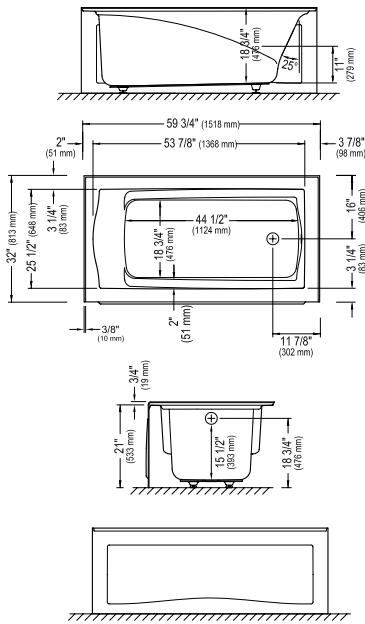

DELIGHT 3260

59 3/4" x 32" x 21" [57 gallons]
with integral skirt

5 days

The electronic control will be installed on the same side as the tiling flange.

GENERAL OPTIONS

Acrylic Colors: White	Standard
Biscuit* and Bone* (Allow 3 weeks delivery)	add $395
Others*: (Allow 6 to 8 weeks delivery)	add $395
Available in right or left version (Integrated Tiling Flange)	
Integrated skirt	
Chromotherapy 1 light (Specify trim color)	17.99999.0000.00 $300
Chromotherapy 2 lights (Specify trim color)	17.99999.0001.00 $450
Chromotherapy 4 lights (Specify trim color)	17.99999.0002.00 $600
Handle (max. 2) (submit drawing with order)	95.7077.106.XX $110 each
D106 Waste (27") Chrome**	62.4027.103.60 $195
Gel black neck pillow (12" x 4 1/4 x 1 1/4")	18.6000.100.20 $95
Rayola (Specify control color)	
Available for bathtub without system only	$799

WHIRLPOOL OPTIONS

A bathtub fitted with back jets may cause the pump to protrude by +/- 3" from the overall dimension.

Pump is located behind seat (non-negotiable)

Whirlpool Jet finish: Chrome, White, Biscuit, Bone	Standard
110v Inline Heater (1)	$357

MASS-AIR/ACTIV-AIR OPTIONS

Mass-Air Jet finish: White/Chrome	Standard
Biscuit/Chrome	
Bone/Chrome	
Others: Chrome/Chrome	add $65
Activ-Air Jet finish: Chrome, White, Biscuit, Bone	Standard
Blower Hose extension 72"	95.5013.167.00 $100
Blower Hose extension 96"	95.5013.168.00 $100
144" Extension cord	95.3012.101.00 $100

An extension cord and blower hose extension are necessary when the blower is located more than 2' from the electronic control.

*Customized products, non cancellable, non returnable.

**Quantity ordered must be in multiples of 10 units.

Bathtub only

DJ3260 $1415

Whirlpool

DJ3260T $3395

Included: 6 turbo jets, 5 micro-rotating back jets, 13 A pump, diverter valve and electronic control.

Mass-Air

DJ3260M $3560

Included: 16 (11-5) injectors, Optima blower 750W (1 1/2 h.p.) with 300W heating element and backlit electronic control.

Activ-Air

DJ3260A $3785

Included: 43 micro-jets, Optima blower 750W (1 1/2 h.p.) with 300W heating element and backlit electronic control.

Mass-Air/Whirlpool Combo

DJ3260C $5305

Included: 6 turbo jets, 5 micro-rotating back jets, 11 Mass-Air injectors, 13 A pump, Optima blower 750W (1 1/2 h.p.) with 300W heating element, diverter valve and backlit electronic control.

Activ-Air/Whirlpool Combo

DJ3260CA $5530

Included: 6 turbo jets, 5 micro-rotating back jets, 36 Activ-Air micro-jets, 13 A pump, Optima blower 750W (1 1/2 h.p.) with 300W heating element, diverter valve and backlit electronic control.

Mass-Air/Activ-Air Combo

DJ3260CMA $5700

Included: 43 Activ-Air micro-jets, 11 Mass-Air injectors, two Optima blowers 750W (1 1/2 h.p.) with 300W heating element and backlit electronic control.

Activ-Air/Mass-Air/Whirlpool Combo

DJ3260TAM $8790