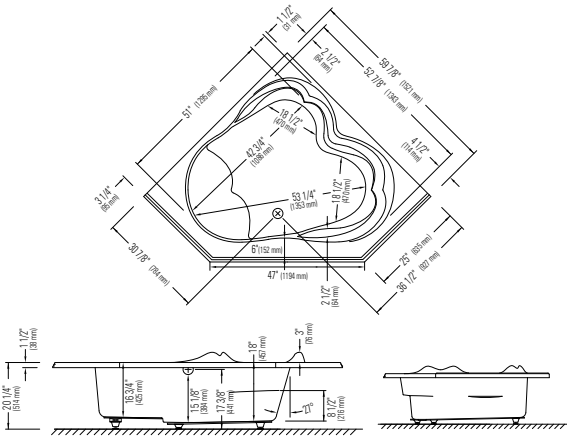

ARIANE

Corner bathtub
59 7/8" x 59 7/8" x 20 1/4" [90 gallons]

5 days

ARIANE SKIRT