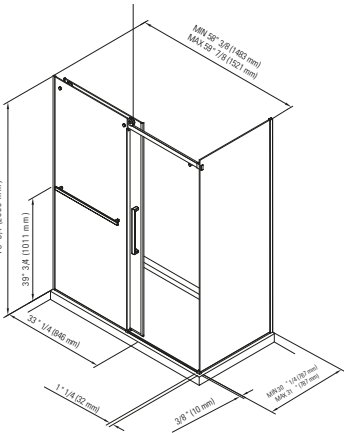

All dimensions are approximate and subject to change without notice. Please refer to the installation guide before beginning the installation.