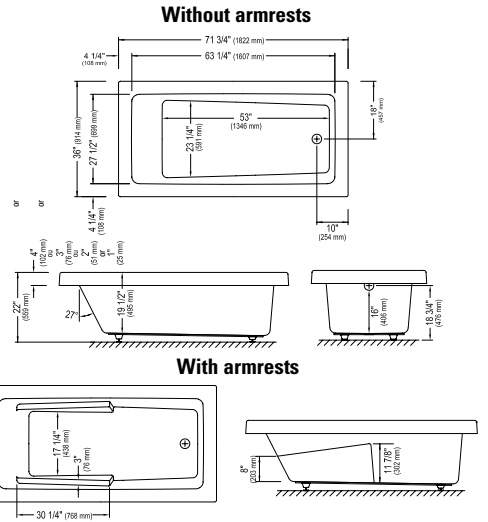

ZEN 3672R

71 3/4" x 36" x 22" [94 gallons]

5 days

Bathtub only

ZEN3672R $2320
(with armrests) ZEN3672RW $2520

Whirlpool

ZEN3672RT $5045
(with armrests) ZEN3672RWT $5245

Included: 6 turbo jets, 5 micro-rotating back jets, 13 A pump, diverter valve and electronic control.

Mass-Air

ZEN3672RM $5570
(with armrests) ZEN3672RWM $5770

Included: 19 (14-5) injectors, Optima blower 750W (1 1/2h.p.) with 300W heating element and backlit electronic control.

Activ-Air

ZEN3672RA $5810
(with armrests) ZEN3672RWA $6010

Included: 52 micro-jets, Optima blower 750W (1 1/2h.p.) with 300W heating element and backlit electronic control.

Mass-Air/Whirlpool Combo

ZEN3672RC $7335
(with armrests) ZEN3672RWC $7535

Included: 6 turbo jets, 5 micro-rotating back jets, 14 Mass-Air injectors, 13 A pump, Optima blower 750W (1 1/2h.p.) with 300W heating element, diverter valve and backlit electronic control.

Activ-Air/Whirlpool Combo

ZEN3672RCA $7595
(with armrests) ZEN3672RWC $7795

Included: 6 turbo jets, 5 micro-rotating back jets, 46 Activ-Air micro-jets, 13 A pump, Optima blower 750W (1 1/2h.p.) with 300W heating element, diverter valve and backlit electronic control.

Mass-Air/Activ-Air Combo

ZEN3672RCMA $8865
(with armrests) ZEN3672RWCMA $9065

Included: 52 Activ-Air micro-jets, 14 Mass-Air injectors, two Optima blowers 750W (1 1/2h.p.) with 300W heating element and backlit electronic control.

Activ-Air/Mass-Air/Whirlpool Combo

ZEN367RTAM $11400
(with armrests) ZEN3672RWTAM $11600

Included: 6 turbo jets, 5 micro-rotating back jets, 46 Activ-Air micro-jets, 14 Mass-Air injectors, 13 A pump, two Optima blowers 750W (1 1/2 h.p.) with 300W heating element, diverter valve and backlit electronic control.

You must specify for 1"*, 2", 3" or 4" top lip.