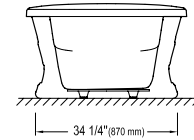

Bathtub only **UL72** $4100