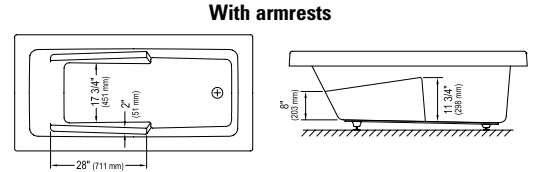

You must specify for 1"*, 2", 3" or 4" top lip.