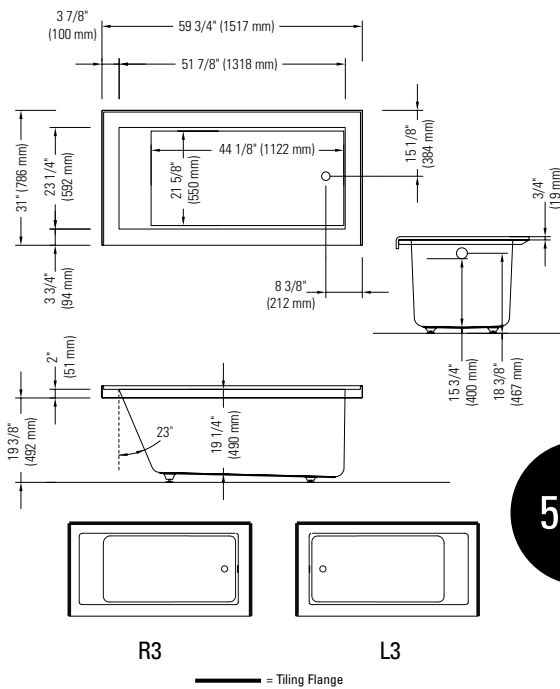

5 days

FLORY DE COLT

59 3/4" x 31" x 21 3/8" [73 gallons]

With integrated tiling flange on three sides.

GENERAL OPTIONS

Acrylic Colors: White	Standard
Biscuit* and Bone* (Allow 3 weeks delivery)	add $395
Others*: (Allow 6 to 8 weeks delivery)	add $395
Chromatherapy 1 light: (specify trim color) 17.99999.0000.00	$300
Chromatherapy 2 lights: (specify trim color) 17.99999.0001.00	$450
Chromatherapy 4 lights: (specify trim color) 17.99999.0002.00	$600
Handle (submit drawing with order) (specify trim color) 95.7077.106.XX	$110 each
D105 Drain (20") Chrome** 62.4020.102.60	$185
Gel black neck pillow (12" x 4 1/4" x 1 1/4") 18.6000.100.20	$95
Rayola (Specify control color)	$799

WHIRPOOL OPTIONS

A bathtub fitted with back jets may cause the pump to protrude by +/- 3" from the overall dimension.
Pump is located behind seat (non-negotiable)

Whirpool jet finish: White, Biscuit, Bone and Chrome	Standard
110v Inline heater	$357

BALNE-AIR/VIBRO-AIR OPTIONS

Balne-Air jet finish: White/Chrome, Biscuit/Chrome, Bone/Chrome	Standard
Others: Chrome/Chrome	add $80
Vibro-Air jet finish: White, Biscuit and Bone	Standard
Others: Chrome	add $100
Blower Hose extension 72"	95.5013.167.00 $100
Blower Hose extension 96"	95.5013.168.00 $100
72" Extension cord	95.7073.119.00 $100

An extension cord and blower hose extension are necessary when the blower is located more than 2' from the electronic control.

*Customized products, non cancellable, non returnable.
**Quantity ordered must be in multiples of 10 units.