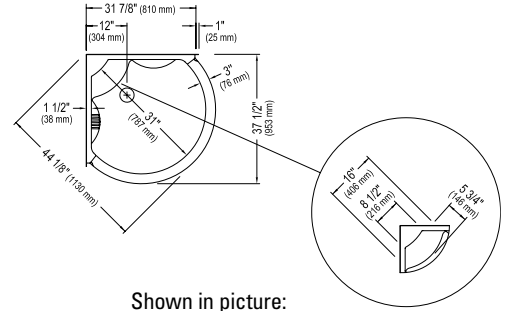

Shown in picture:
ALEA shower with NICE door.