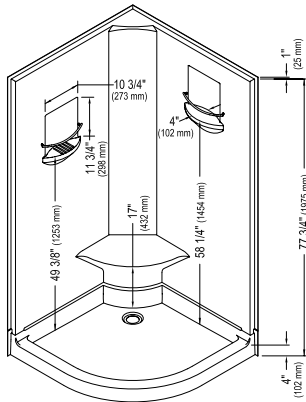

5 days

SACHA SHOWER

One Piece SC40	$2125
Two Pieces SC40-2P	$2295

SHOWER OPTIONS

Acrylic Colors: White, Biscuit* and Bone* (Allow 3 weeks delivery)	Standard
Others*: (Allow 6 to 8 weeks delivery)	add $395

Bars for bottle shelves in chrome included

DOOR

MUNICH (Lateral sliding) TF92	
Chrome/Clear	$1240

*Customized products, non cancellable, non returnable.