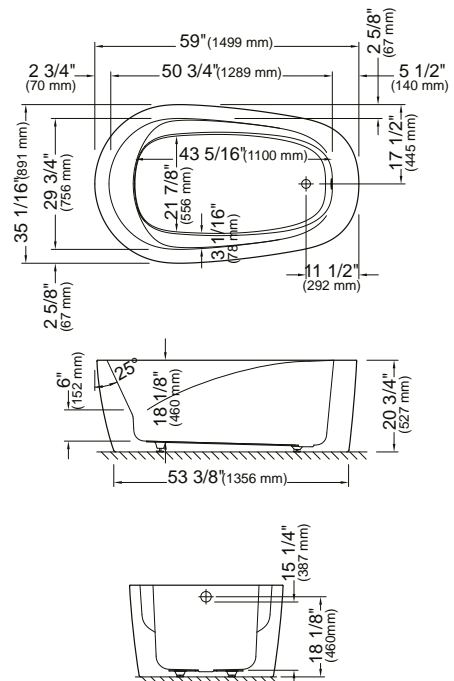

Bathtub only

VA3660F1 $2915

Mass-Air

VA3660F1M* $5470

Included: 16 (11-5) injectors, Optima blower 750W (1 1/2 h.p.) with 300W heating element, 6' blower hose extension and backlit electronic control.

Activ-Air

VA3660F1A* $5710

Included: 37 micro-jets, Optima blower 750W (1 1/2 h.p.) with 300W heating element, 6' blower hose extension and backlit electronic control.

Mass-Air/Activ-Air Combo **VA3660F1CMA*** $8525

Included: 37 Activ-Air micro-jets, 11 Mass-Air injectors, two Optima blowers 750W (1 1/2 h.p.) with 300W heating element, two 6' blower hose extension and backlit electronic control.

GENERAL OPTIONS

Acrylic Colors: White	Standard
Nuance*: (Allow 3 weeks delivery)	add $395
Chromotherapy 1 light (Specify trim color)	17.99999.0000.00 $300
Chromotherapy 2 lights (Specify trim color)	17.99999.0001.00 $450
Chromotherapy 4 lights (Specify trim color)	17.99999.0002.00 $600
Handle (max. 2) (submit drawing with order)	95.7077.106.XX $110 each
D105 Waste (20") Chrome**	62.4020.102.60 $185
Drain Adapter*** D-111-ABS	62.6010.103.00 or $299
D-111-PVC	62.6010.104.00
Gel black neck pillow (12" x 4 1/4 x 1 1/4")	18.6000.100.20 $95
Rayola (Specify control color)	$799

MASS-AIR/ACTIV-AIR OPTIONS

Mass-Air Jet finish: White/Chrome	Standard
Others: Chrome/Chrome	add $65
Activ-Air Jet finish: Chrome, White	Standard
Blower Hose extension 96"	95.5013.116.00 $100
144" Extension cord	95.3012.101.00 $100

* Blower(s) must be installed in a remote location, extensions(s) provided.

*Customized products, non cancellable, non returnable.

**Quantity ordered must be in multiples of 10 units.

***Quantity ordered must be in multiples of 8 units per code.

The installation of the 123 connect (D-111) is recommended when faucet is install on the bathtub.