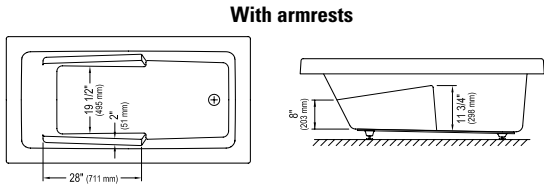

ZEN 3466

65 3/4" x 34" x 22" [79 gallons]