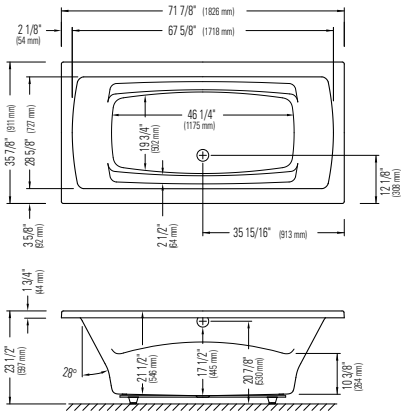

BELIEVE 3672

71 7/8" x 35 7/8" x 23 1/2" [85 gallons]

5 days

GENERAL OPTIONS

Acrylic Colors: White	Standard
Biscuit* and Bone* (Allow 3 weeks delivery)	add $395
Others*: (Allow 6 to 8 weeks delivery)	add $395
Chromotherapy 1 light (Specify trim color)	17.99999.0000.00 $300
Chromotherapy 2 lights (Specify trim color)	17.99999.0001.00 $450
Chromotherapy 4 lights (Specify trim color)	17.99999.0002.00 $600
Tiling Flange (submit drawing with order)	$90
Handle (1) (centered overflow's opposite side)	95.7077.106.XX $95
D105 Waste (20") Chrome**	62.4020.102.60 $185
Gel black neck pillow (12" x 4 1/4 x 1 1/4")	18.6000.100.20 $95
Rayola (Specify control color)	$799 per backrest

WHIRLPOOL OPTIONS

A bathtub fitted with back jets may cause the pump to protrude by +/- 3" from the overall dimension.

Pump is located behind seat (right side)

Whirlpool Jet finish: Chrome, White, Biscuit, Bone	Standard
110v Inline Heater (1)	$357

MASS-AIR/ACTIV-AIR OPTIONS

Mass-Air Jet finish: White/Chrome	Standard
Biscuit/Chrome	
Bone/Chrome	
Others: Chrome/Chrome	add $65
Activ-Air Jet finish: Chrome, White, Biscuit, Bone	Standard
Blower Hose extension 72"	95.5013.167.00 $100
Blower Hose extension 96"	95.5013.168.00 $100
144" Extension cord	95.3012.101.00 $100

An extension cord and blower hose extension are necessary when the blower is located more than 2' from the electronic control.

*Customized products, non cancellable, non returnable.

**Quantity ordered must be in multiples of 10 units.

Bathtub only

BE3672 $1495

Whirlpool

BE3672T $3970

Included: 6 turbo jets, 10 micro-rotating back jets, 13 A pump, two diverter valves and electronic control.

Mass-Air

BE3672M $4140

Included: 21 (11-10) injectors, Optima blower 750W (1 1/2 h.p.) with 300W heating element and backlit electronic control.

Activ-Air

BE3672A $4360

Included: 52 micro-jets, Optima blower 750W (1 1/2 h.p.) with 300W heating element and backlit electronic control.

Mass-Air/Whirlpool Combo

BE3672C $6610

Included: 6 turbo jets, 10 micro-rotating back jets, 11 Mass-Air injectors, 13 A pump, Optima blower 750W (1 1/2 h.p.) with 300W heating element, two diverter valves and backlit electronic control.

Activ-Air/Whirlpool Combo

BE3672CA $6840

Included: 6 turbo jets, 10 micro-rotating back jets, 40 Activ-Air micro-jets, 13 A pump, Optima blower 750W (1 1/2 h.p.) with 300W heating element, two diverter valves and backlit electronic control.

Mass-Air/Activ-Air Combo

BE3672CMA $7010

Included: 52 Activ-Air micro-jets, 11 Mass-Air injectors, two Optima blowers 750W (1 1/2 h.p.) with 300W heating element and backlit electronic control.

Activ-Air/Mass-Air/Whirlpool Combo

BE3672TAM $10595

Included: 6 turbo jets, 10 micro-rotating back jets, 40 Activ-Air micro-jets, 11 Mass-Air injectors, 13 A pump, two Optima blowers 750W (1 1/2 h.p.) with 300W heating element, two diverter valves and backlit electronic control.