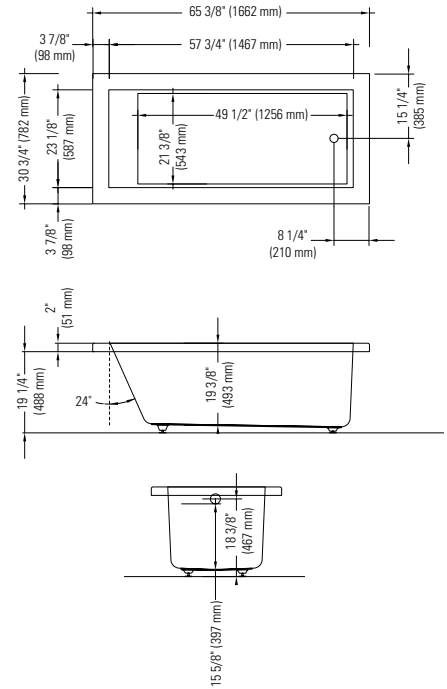

Bath only	7766 AA	$1505
	Whirlpool Included: 6 turbo jets, 5 micro-rotating back jets, one 13 A pump, one diverter valve and backlit electronic control.	7766 AAT	$4235
	Balne-Air Included: 17 (12-5) injectors, one Optima blower 750W (1½ h.p.) with 300W heating element and backlit electronic control.	7766 AAM	$4580
	Vibro-Air Included: 43 (36-7) micro-jets, one Optima blower 750W (1½ h.p.) with 300W heating element and backlit electronic control.	7766 AAA	$4820
	Balne-Air/Whirlpool Combo Included: 6 turbo jets, 5 micro-rotating back jets, 12 injectors, one 13 A pump, one Optima blower 750W (1½ h.p.) with 300W heating element, one diverter valve and backlit electronic control.	7766 AAC	$6265
	Vibro-Air/Whirlpool Combo Included: 6 turbo jets, 5 micro-rotating back jets, 35 micro-jets, one 13 A pump, one Optima blower 750W (1½ h.p.) with 300W heating element, one diverter valve and backlit electronic control.	7766 AACA	$6525

GENERAL OPTIONS

Acrylic Colors: White	Standard
Biscuit* and Bone* (Allow 3 weeks delivery)	add $395
Others*: (Allow 6 to 8 weeks delivery)	add $395
Chromatherapy 1 light: (specify trim color)	17.99999.0000.00 $300
Chromatherapy 2 lights: (specify trim color)	17.99999.0001.00 $450
Chromatherapy 4 lights: (specify trim color)	17.99999.0002.00 $600
Handle (submit drawing with order) (specify trim color)	95.7077.106.XX $95 each
D105 Drain (20") Chrome**	62.4020.102.60 $185
Gel black neck pillow (12" x 4 1/4" x 1 1/4)	18.6000.100.20 $95
Rayola (Specify control color)	$799

WHIRPOOL OPTIONS

A bathtub fitted with back jets may cause the pump to protrude by +/- 3" from the overall dimension.

Pump is located behind seat (non-negotiable)

Whirlpool jet finish: White, Biscuit, Bone and Chrome	Standard
110v Inline heater	$357

BALNE-AIR/VIBRO-AIR OPTIONS

Balne-Air jet finish: White/Chrome, Biscuit/Chrome, Bone/Chrome	Standard
Others: Chrome/Chrome	add $80
Vibro-Air jet finish: White, Biscuit and Bone	Standard
Others: Chrome	add $100
Blower Hose extension 72"	95.5013.167.00 $100
Blower Hose extension 96"	95.5013.168.00 $100
72" Extension cord	95.7073.119.00 $100

An extension cord and blower hose extension are necessary when the blower is located more than 2' from the electronic control.

*Customized products, non cancellable, non returnable.
**Quantity ordered must be in multiples of 10 units.