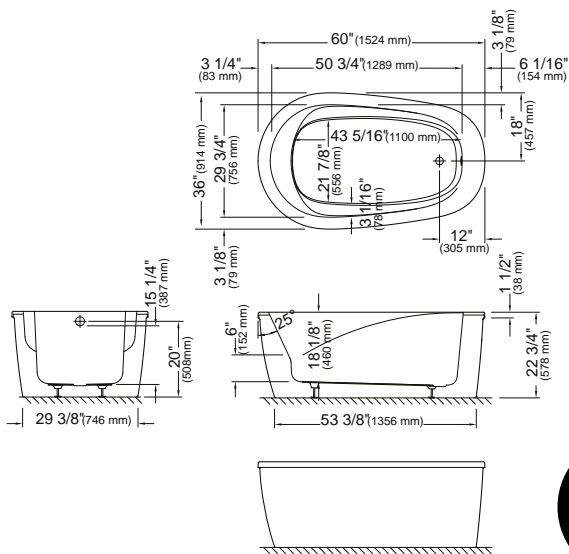

The installation of the 123 connect (D-111) is recommended when faucet is install on the bathtub.

VAPORA 3660F2

60" x 36" x 20 3/4" [59 gallons]

5 days

GENERAL OPTIONS

Acrylic Colors: White	Standard
Biscuit* and Bone* (Allow 3 weeks delivery)	add \$395
Others*: (Allow 6 to 8 weeks delivery)	add \$395
Nuance*: (Allow 3 weeks delivery)	add \$395
Chromotherapy 1 light (Specify trim color) 17.99999.0000.00	\$300
Chromotherapy 2 lights (Specify trim color) 17.99999.0001.00	\$450
Chromotherapy 4 lights (Specify trim color) 17.99999.0002.00	\$600
Handle (max. 2) (submit drawing with order) 95.7077.106.XX	\$110 each
D105 Waste (20") Chrome** 62.4020.102.60	\$185
Drain Adapter*** D-111-ABS 62.6010.103.00 or D-111-PVC 62.6010.104.00	\$299
Gel black neck pillow (12" x 4 1/4 x 1 1/4") 18.6000.100.20	\$95
Rayola (Specify control color)	\$799 per backrest