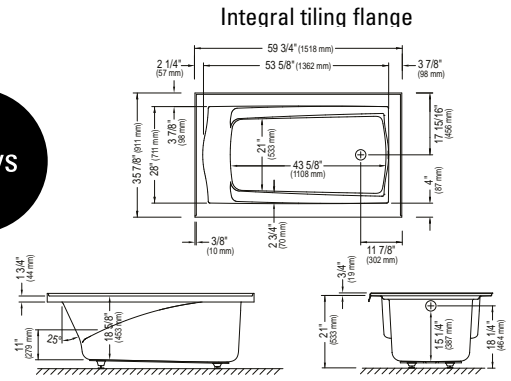

DELIGHT 3660

60" x 36" x 21" [61 gallons]

5 days

The electronic control will be installed on the same side as the tiling flange.

Bathtub only

DE3660 \$1435

Whirlpool

DE3660T \$3185