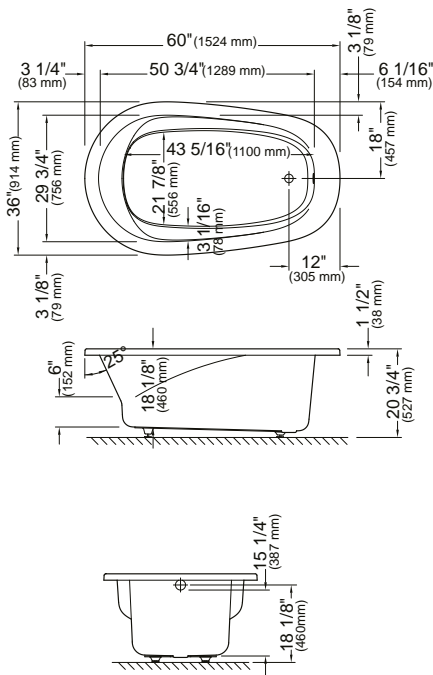

*Customized products, non cancellable, non returnable.

**Quantity ordered must be in multiples of 10 units.

VAPORA 3660

60" x 36" x 20 3/4" [59 gallons]

5 days

GENERAL OPTIONS

Acrylic Colors: White	Standard
Biscuit* and Bone* (Allow 3 weeks delivery)	add \$395
Others*: (Allow 6 to 8 weeks delivery)	add \$395
Chromotherapy 1 light (Specify trim color) 17.99999.0000.00	\$300
Chromotherapy 2 lights (Specify trim color) 17.99999.0001.00	\$450
Chromotherapy 4 lights (Specify trim color) 17.99999.0002.00	\$600
Handle (max. 2) (submit drawing with order) 95.7077.106.XX	\$110 each
D105 Waste (20") Chrome** 62.4020.102.60	\$195
Gel black neck pillow (12" x 4 1/4 x 1 1/4") 18.6000.100.20	\$95
Rayola (Specify control color)	\$799