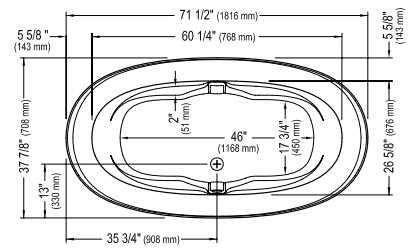

Bathtub only **UL72** $4100

Mass-Air **UL72M*** $6620
Included: 21 (11-10) injectors, Optima blower 750W (1 1/2 h.p.) with 300W heating element, 6' blower hose extension and backlit electronic control.

Activ-Air **UL72A** $6860
Included: 44 micro-jets, Optima blower 750W (1 1/2 h.p.) with 300W heating element, 6' blower hose extension and backlit electronic control.

Mass-Air/Activ-Air Combo **UL72CMA*** $9400
Included: 44 Activ-Air micro-jets, 11 Mass-Air injectors, two Optima blowers 750W (1 1/2 h.p.) with 300W heating element, two 6' blower hose extensions and backlit electronic control.

GENERAL OPTIONS

Acrylic Colors: White	Standard
Biscuit* and Bone* (Allow 3 weeks delivery)	add $395
Others*: (Allow 6 to 8 weeks delivery)	add $395
Nuance*: (Allow 3 weeks delivery)	add $395
Chromotherapy 1 light (Specify trim color) 17.99999.0000.00	$300
Chromotherapy 2 lights (Specify trim color) 17.99999.0001.00	$450
Chromotherapy 4 lights (Specify trim color) 17.99999.0002.00	$600
Handle (max. 4) (submit drawing with order) 95.7077.106.XX	$110 each
D105 Waste (20") Chrome** 62.4020.102.60	$185
Drain Adapter*** D-111-ABS 62.6010.103.00 or D-111-PVC 62.6010.104.00	$299
Gel black neck pillow (12"x 4 1/4 x 1 1/4") 18.6000.100.20	$95

MASS-AIR/ACTIV-AIR OPTIONS

Mass-Air Jet finish: White/Chrome	Standard
Biscuit/Chrome	
Bone/Chrome	
Others: Chrome/Chrome	add $65
Activ-Air Jet finish: Chrome, White, Biscuit, Bone	Standard
Blower Hose extension 96"	95.5013.168.00 $100
144" Extension cord	95.3012.101.00 $100

* Blower(s) must be installed in a remote location, extensions(s) provided.
*Customized products, non cancellable, non returnable.
**Quantity ordered must be in multiples of 10 units.
***Quantity ordered must be in multiples of 8 units per code.