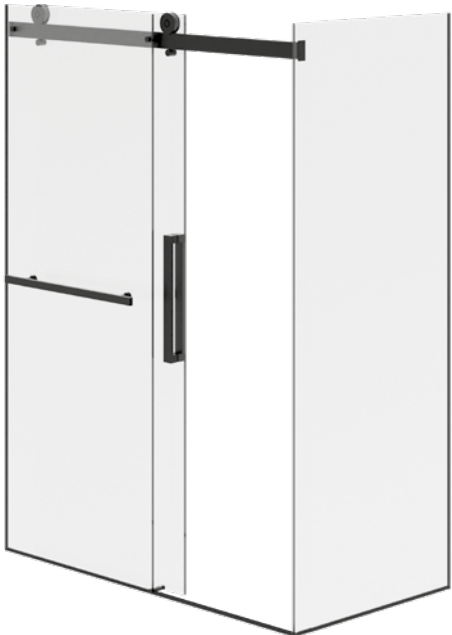

EXALT 3260 BLACK