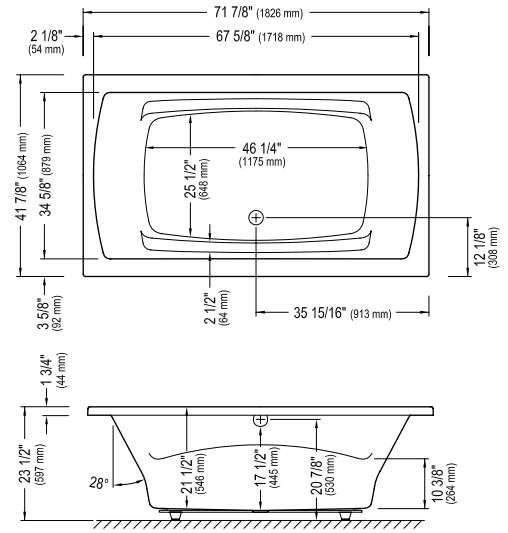

Bathtub only

BE4272 $1555

Whirlpool

BE4272T $4025

Included: 6 turbo jets, 10 micro-rotating back jets, 13 A pump, two diverter valves and electronic control.

Mass-Air

BE4272M $4195

Included: 21 (11-10) injectors, Optima blower 750W (1 1/2 h.p.) with 300W heating element and backlit electronic control.

Activ-Air

BE4272A $4425

Included: 52 micro-jets, Optima blower 750W (1 1/2 h.p.) with 300W heating element and backlit electronic control.

Mass-Air/Whirlpool Combo

BE4272C $6670

Included: 6 turbo jets, 10 micro-rotating back jets, 11 Mass-Air injectors, 13 A pump, Optima blower 750W (1 1/2 h.p.) with 300W heating element, two diverter valves and backlit electronic control.

Activ-Air/Whirlpool Combo

BE4272CA $6785

Included: 6 turbo jets, 10 micro-rotating back jets, 44 Activ-Air micro-jets, 13 A pump, Optima blower 750W (1 1/2 h.p.) with 300W heating element, two diverter valves and backlit electronic control.

Mass-Air/Activ-Air Combo

BE4272CMA $7065

Included: 52 Activ-Air micro-jets, 11 Mass-Air injectors, two Optima blowers 750W (1 1/2 h.p.) with 300W heating element and backlit electronic control.

Activ-Air/Mass-Air/Whirlpool Combo

BE4272TAM $10765

Included: 6 turbo jets, 10 micro-rotating back jets, 46 Activ-Air micro-jets, 11 Mass-Air injectors, 13 A pump, two Optima blowers 750W (1 1/2 h.p.) with 300W heating element, two diverter valves and backlit electronic control.

GENERAL OPTIONS

Acrylic Colors: White	Standard
Biscuit* and Bone* (Allow 3 weeks delivery)	add $395
Others*: (Allow 6 to 8 weeks delivery)	add $395
Chromotherapy 1 light (Specify trim color) 17.99999.0000.00	$300
Chromotherapy 2 lights (Specify trim color) 17.99999.0001.00	$450
Chromotherapy 4 lights (Specify trim color) 17.99999.0002.00	$600
Tiling Flange (submit drawing with order)	$90
Handle (1) (centered overflow's opposite side) 95.7077.106.XX	$95
D106 Waste (27") Chrome** 62.4027.103.60	$195
Gel black neck pillow (12"x 4 1/4 x 1 1/4") 18.6000.100.20	$95
Rayola (Specify control color)	$799 per backrest

WHIRLPOOL OPTIONS

A bathtub fitted with back jets may cause the pump to protrude by +/- 3" from the overall dimension.

Pump is located behind seat (right side)

Whirlpool Jet finish: Chrome, White, Biscuit, Bone	Standard
110v Inline Heater (1)	$357

MASS-AIR/ACTIV-AIR OPTIONS

Mass-Air Jet finish: White/Chrome	Standard
Biscuit/Chrome	
Bone/Chrome	
Others: Chrome/Chrome	add $65
Activ-Air Jet finish: Chrome, White, Biscuit, Bone	Standard
Blower Hose extension 72"	95.5013.167.00 $100
Blower Hose extension 96"	95.5013.168.00 $100
144" Extension cord	95.3012.101.00 $100

An extension cord and blower hose extension are necessary when the blower is located more than 2' from the electronic control.

*Customized products, non cancellable, non returnable.

**Quantity ordered must be in multiples of 10 units.