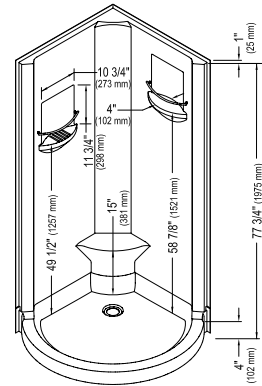

ALEA SHOWER

One Piece AL32	$1600
Two Pieces AL32-2P	$1775

SHOWER OPTIONS

Acrylic Colors: White, Biscuit* and Bone* (Allow 3 weeks delivery)	Standard add $395
Others*: (Allow 6 to 8 weeks delivery)	add $395

Bars for bottle shelves in chrome included

DOOR

NICE (Lateral sliding) TA95	
Chrome/Clear	$1265

*Customized products, non cancellable, non returnable.