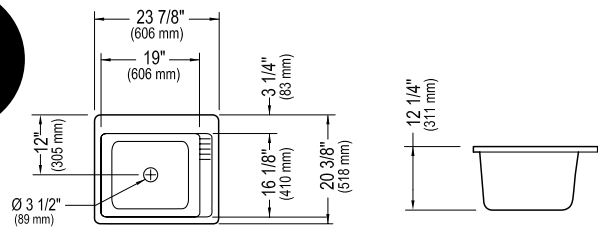

ZEN 19R

17" X 19" X 6 1/8"
2" HEIGHT
SINGLE-HOLE

24/48hrs

ZEN 19R
White $620
Drain not included.

ACRYLIC

laundry sink

ECO 2420

5 days

Acrylic Laundry Sink only
ECO2420 $605

GENERAL OPTIONS	
Acrylic Colors: White, Biscuit*	Standard
Faucet hardware and strainer not included	
Electrical 120 V, 15AMP, standard outlet with GFI	

*Customized products, non cancellable, non returnable.

Acrylic Laundry Sink with air system
ECO2420A $1155
Included: 16 micro-jets (Activ-Air + without check valves), Optima blower 750W (1 1/2 h.p.) with 300W heating element, ON/OFF air push button.
White, Bone or Chrome (specify your color)