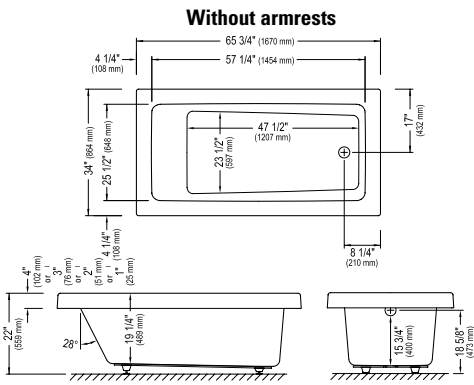

ZEN 3466

65 3/4" x 34" x 22" [79 gallons]