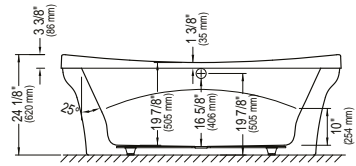

Bathtub only

REV3666F $3185

Mass-Air

REV3666FM* $5730

Included: 21 (11-10) injectors, Optima blower 750W (1 1/2 h.p.) with 300W heating element, 6' blower hose extension and backlit electronic control.

Activ-Air

REV3666FA* $5970

Included: 48 micro-jets, Optima blower 750W (1 1/2 h.p.) with 300W heating element, 6' blower hose extension and backlit electronic control.

Mass-Air/Activ-Air Combo

REV3666FCMA* $8780

Included: 48 Activ-Air micro-jets, 11 Mass-Air injectors, two Optima blowers 750W (1 1/2 h.p.) with 300W heating element, two 6' blower hose extensions and backlit electronic control.

GENERAL OPTIONS

Acrylic Colors: White	Standard
Biscuit* and Bone* (Allow 3 weeks delivery)	add $395
Others*: (Allow 6 to 8 weeks delivery)	add $395
Nuance*: (Allow 3 weeks delivery)	add $395
Chromotherapy 1 light (Specify trim color) 17.99999.0000.00	$300
Chromotherapy 2 lights (Specify trim color) 17.99999.0001.00	$450
Chromotherapy 4 lights (Specify trim color) 17.99999.0002.00	$600
Handle (1) (centered overflow's opposite side) 95.7077.106.XX	$110
D105 Waste (20") Chrome**	62.4020.102.60 $185
Drain Adapter*** D-111-ABS 62.6010.103.00 or D-111-PVC 62.6010.104.00	$299
Gel black neck pillow (12" x 4 1/4 x 1 1/4") 18.6000.100.20	$95
Rayola (Specify control color)	$799 per backrest

MASS-AIR/ACTIV-AIR OPTIONS

Mass-Air Jet finish: White/Chrome	Standard
Biscuit/Chrome	
Bone/Chrome	
Others: Chrome/Chrome	add $65
Activ-Air Jet finish: Chrome, White, Biscuit, Bone	Standard
Blower Hose extension 96"	95.5013.168.00 $100
144" Extension cord	95.3012.101.00 $100

* Blower(s) must be installed in a remote location, extensions(s) provided.

*Customized products, non cancellable, non returnable.

**Quantity ordered must be in multiples of 10 units.

***Quantity ordered must be in multiples of 8 units per code.