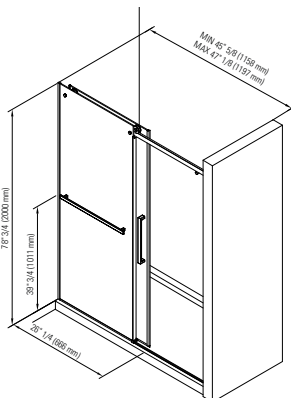

EXALT Matte Black

FIXED PANEL AND SLIDING DOOR PANEL
(RIGHT OR LEFT OPENING)
8 MM (1/3") TEMPERED GLASS

24/48hrs

EXALT 48 BLACK Black/Clear **31.1274.052.37** $1850

EXALT 60 BLACK Black/Clear **31.1274.062.37** $2150

EXALT 48 BLACK

EXALT 60 BLACK

EXALT 3248 BLACK