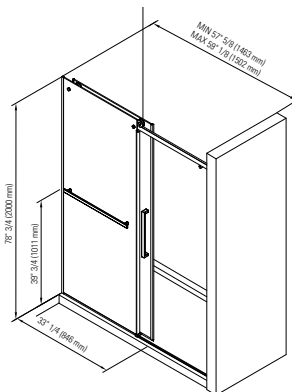

EXALT Matte Black

FIXED PANEL AND SLIDING DOOR PANEL
(RIGHT OR LEFT OPENING)
8 MM (1/3") TEMPERED GLASS

24/48hrs

EXALT 48 BLACK Black/Clear **31.1274.052.37** $1850

EXALT 60 BLACK Black/Clear **31.1274.062.37** $2150

EXALT 48 BLACK

EXALT 60 BLACK

EXALT 3248 BLACK