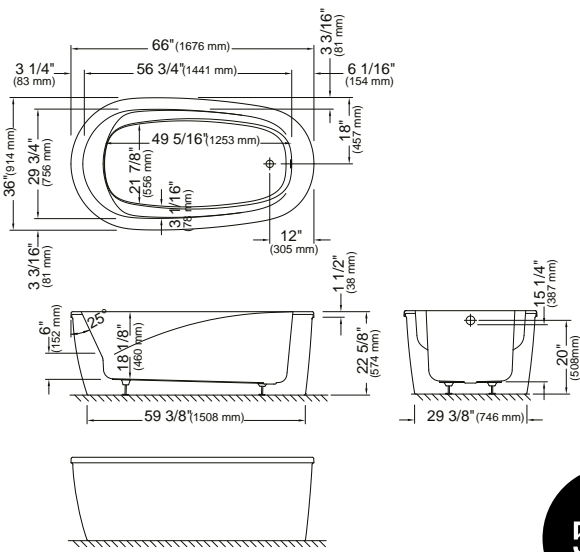

The installation of the 123 connect (D-111) is recommended when faucet is install on the bathtub.

VAPORA 3666F2
66" x 36" x 22 3/4" [70 gallons]

5 days

GENERAL OPTIONS

Acrylic Colors: White	Standard
Biscuit* and Bone* (Allow 3 weeks delivery)	add \$395
Others*: (Allow 6 to 8 weeks delivery)	add \$395
Nuance*: (Allow 3 weeks delivery)	add \$395
Chromotherapy 1 light (Specify trim color) 17.99999.0000.00	\$300
Chromotherapy 2 lights (Specify trim color) 17.99999.0001.00	\$450
Chromotherapy 4 lights (Specify trim color) 17.99999.0002.00	\$600
Handle (max. 2) (submit drawing with order) 95.7077.106.XX	\$110 each
D105 Waste (20") Chrome** 62.4020.102.60	\$185
Drain Adapter*** D-111-ABS 62.6010.103.00 or	
D-111-PVC 62.6010.104.00	\$299
Gel black neck pillow (12" x 4 1/4 x 1 1/4") 18.6000.100.20	\$95
Rayola (Specify control color)	\$799 per backrest