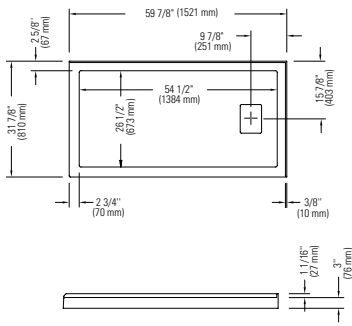

5 days

CACHE 6032 CORNER BASE Leak-barrier base
(left or right drain)

Integrated Tiling Flange

Acrylic Colors: White, Biscuit* and Bone* (Allow 3 weeks delivery)	$1035
Others*: (Allow 6 to 8 weeks delivery)	add $395

DOORS

AZELIA 3260 (Front panels and return glass panel)	
Chrome/Clear	$1350
EXALT 3260 (Front panels and return glass panel)	
Chrome/Clear	$2450
EXALT 3260 BLACK (Front panels and return glass panel)	
Black/Clear	$2650
SELLA 3260 (Front panels and return glass panel)	
Chrome/Clear	$1550

CACHE 6032 CORNER
59 7/8" x 35 7/8" x 3"