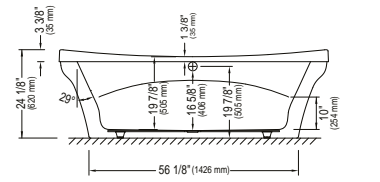

Bathtub only

REV3672F $3515

Mass-Air

REV3672FM* $6050

Included: 21 (11-10) injectors, Optima blower 750W (1 1/2 h.p.) with 300W heating element, 6' blower hose extension and backlit electronic control.

Activ-Air

REV3672FA* $6290

Included: 48 micro-jets, Optima blower 750W (1 1/2 h.p.) with 300W heating element, 6' blower hose extension and backlit electronic control.

Mass-Air/Activ-Air Combo

REV3672FCMA* $9105

Included: 48 Activ-Air micro-jets, 11 Mass-Air injectors, two Optima blowers 750W (1 1/2 h.p.) with 300W heating element, two 6' blower hose extensions and backlit electronic control.

GENERAL OPTIONS

Acrylic Colors: White	Standard
Biscuit* and Bone* (Allow 3 weeks delivery)	add $395
Others*: (Allow 6 to 8 weeks delivery)	add $395
Nuance*: (Allow 3 weeks delivery)	add $395
Chromotherapy 1 light (Specify trim color) 17.99999.0000.00	$300
Chromotherapy 2 lights (Specify trim color) 17.99999.0001.00	$450
Chromotherapy 4 lights (Specify trim color) 17.99999.0002.00	$600
Handle (1) (centered overflow's opposite side) 95.7077.106.XX	$110
D105 Waste (20") Chrome** 62.4020.102.60	$185
Drain Adapter*** D-111-ABS 62.6010.103.00 or D-111-PVC 62.6010.104.00	$299
Gel black neck pillow (12"x 4 1/4 x 1 1/4") 18.6000.100.20	$95
Rayola (Specify control color)	$799 per backrest

MASS-AIR/ACTIV-AIR OPTIONS

Mass-Air Jet finish: White/Chrome	Standard
Biscuit/Chrome	
Bone/Chrome	
Others: Chrome/Chrome	add $65
Activ-Air Jet finish: Chrome, White, Biscuit, Bone	Standard
Blower Hose extension 96"	95.5013.168.00 $100
144" Extension cord	95.3012.101.00 $100

* Blower(s) must be installed in a remote location, extensions(s) provided.

*Customized products, non cancellable, non returnable.

**Quantity ordered must be in multiples of 10 units.

***Quantity ordered must be in multiples of 8 units per code.