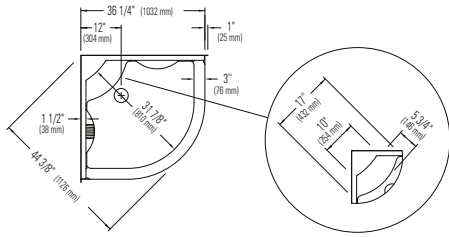

Bars for bottle shelves in chrome included

DOOR

NICE (Lateral sliding) TA95	
Chrome/Clear	\$1265

*Customized products, non cancellable, non returnable.

IZIA

Neo-Round Shower
36 1/4" x 36 1/4" x 77 3/4"

Shown in picture :
IZIA shower with the BELGRADE door.