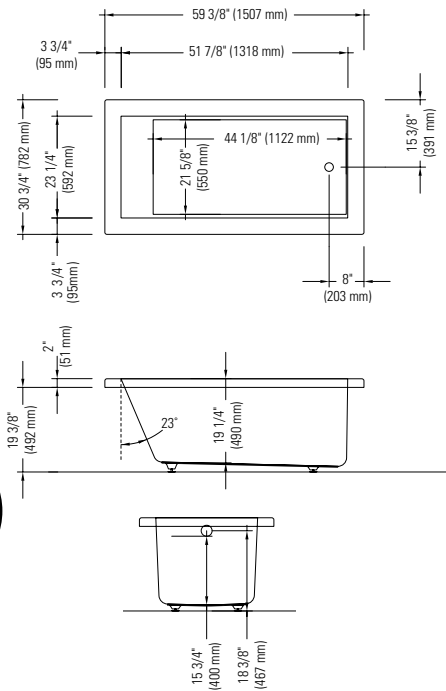

Bath only

7760 AA $1320

Whirlpool

Included: 6 turbo jets, 5 micro-rotating back jets, one 13 A pump, one diverter valve and backlit electronic control.

7760 AAT $4015

Balne-Air

Included: 17 (12-5) injectors, one Optima blower 750W (1½ h.p.) with 300W heating element and backlit electronic control.

7760 AAM $4360

Vibro-Air

Included: 38 (31-7) micro-jets, one Optima blower 750W (1½ h.p.) with 300W heating element and backlit electronic control.

7760 AAA $4580

Balne-Air/Whirlpool Combo

Included: 6 turbo jets, 5 micro-rotating back jets, 12 injectors, one 13 A pump, one Optima blower 750W (1½ h.p.) with 300W heating element, one diverter valve and backlit electronic control.

7760 AAC $6030

Vibro-Air/Whirlpool Combo

Included: 6 turbo jets, 5 micro-rotating back jets, 30 micro-jets, one 13 A pump, one Optima blower 750W (1½ h.p.) with 300W heating element, one diverter valve and backlit electronic control.

7760 ACA $6290

GENERAL OPTIONS

Acrylic Colors: White

Biscuit* and Bone* (Allow 3 weeks delivery)

Others*: (Allow 6 to 8 weeks delivery)

Standard

add $395

add $395

Chromatherapy 1 light: (specify trim color) 17.99999.0000.00 $300

Chromatherapy 2 lights: (specify trim color) 17.99999.0001.00 $450

Chromatherapy 4 lights: (specify trim color) 17.99999.0002.00 $600

Handle (submit drawing with order) (specify trim color) 95.7077.106.XX $110 each

D105 Drain (20") Chrome** 62.4020.102.60 $185

Gel black neck pillow (12" x 4 1/4" x 1 1/4") 18.6000.100.20 $95

Rayola (Specify control color) $799

WHIRPOOL OPTIONS

A bathtub fitted with back jets may cause the pump to protrude by +/- 3" from the overall dimension.

Pump is located behind seat (non-negotiable)

Whirlpool jet finish: White, Biscuit, Bone and Chrome Standard

110v Inline heater $357

BALNE-AIR/VIBRO-AIR OPTIONS

Balne-Air jet finish: White/Chrome, Standard

Biscuit/Chrome, Bone/Chrome

Others: Chrome/Chrome add $80

Vibro-Air jet finish: White, Biscuit and Bone Standard

Others: Chrome add $100

Blower Hose extension 72" 95.5013.167.00 $100

Blower Hose extension 96" 95.5013.168.00 $100

72" Extension cord 95.7073.119.00 $100

An extension cord and blower hose extension are necessary when the blower is located more than 2' from the electronic control.

*Customized products, non cancellable, non returnable.

**Quantity ordered must be in multiples of 10 units.

alcove