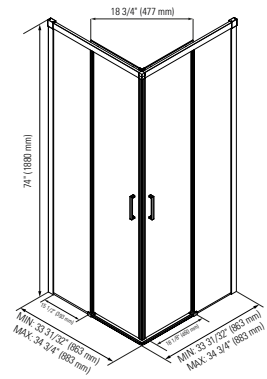

SELLA 3636

* Produits Neptune applies a cutting-edge protective covering, which repels water and dirt for easy cleaning and increases the lifespan of your shower doors.

All dimensions are approximate and subject to change without notice. Please refer to the installation guide before beginning the installation.