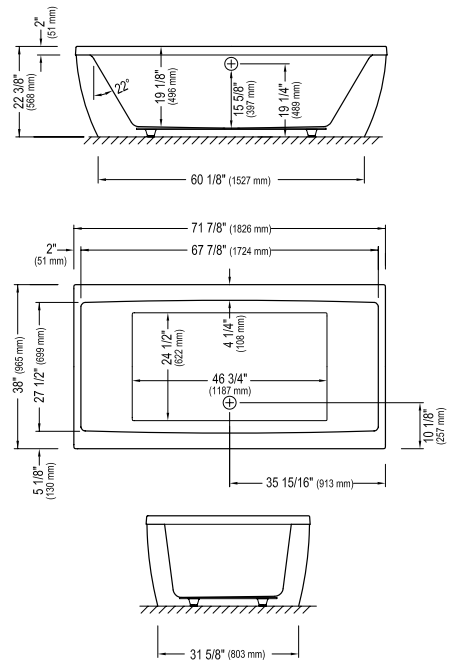

Bathtub only

SY3872 $3525

Whirlpool

Included: 6 turbo jets, 5 micro-rotating back jets, 13 A pump, diverter valve and electronic control.

SY3872T $5860

Mass-Air

Included: 17 (11-6) injectors, Optima blower 750W (1 1/2h.p.) with 300W heating element and backlit electronic control.

SY3872M $6060

Activ-Air

Included: 52 micro-jets, Optima blower 750W (1 1/2h.p.) with 300W heating element and backlit electronic control.

SY3872A $6305

Mass-Air/Whirlpool Combo

Included: 6 turbo jets, 5 micro-rotating back jets, 11 Mass-Air injectors, 13 A pump, Optima blower 750W (1 1/2h.p.) with 300W heating element, diverter valve and backlit electronic control.

SY3872C $7895

Activ-Air/Whirlpool Combo

Included: 6 turbo jets, 5 micro-rotating back jets, 36 chrome Activ-Air micro-jets, 13 A pump, Optima blower 750W (1 1/2h.p.) with 300W heating element, diverter valve and backlit electronic control.

SY3872CA $8075

Mass-Air/Activ-Air Combo

Included: 52 Activ-Air micro-jets, 11 Mass-Air injectors, two Optima blowers 750W (1 1/2h.p.) with 300W heating element and backlit electronic control.

SY3872CMA $8530

Activ-Air/Mass-Air/Whirlpool Combo SY3872TAM

Included: 6 turbo jets, 5 micro-rotating back jets, 36 Activ-Air micro-jets, 11 Mass-Air injectors, 13 A pump, two Optima blowers 750W (1 1/2h.p.) with 300W heating element, diverter valve and backlit electronic control.

$10135

The pump is installed behind the right backrest.

GENERAL OPTIONS

Acrylic Colors: White	Standard
Biscuit* and Bone* (Allow 3 weeks delivery)	add $395
Others*: (Allow 6 to 8 weeks delivery)	add $395
Nuance*: (Allow 3 weeks delivery)	add $395
Chromotherapy 1 light (Specify trim color)	17.99999.0000.00 $300
Chromotherapy 2 lights (Specify trim color)	17.99999.0001.00 $450
Chromotherapy 4 lights (Specify trim color)	17.99999.0002.00 $600
Handle (max.4) (submit drawing with order)	95.7077.106.XX $110 each
D105 Waste (20") Chrome**	62.4020.102.60 $185
Drain Adapter*** D-111-ABS	62.6010.103.00 or $299
D-111-PVC	62.6010.104.00
Gel black neck pillow (12"x 4 1/4 x 1 1/4")	18.6000.100.20 $95

WHIRLPOOL OPTIONS

Back jets can only be installed on left backrest. Pump on right (non-negotiable)

Whirlpool Jet finish: Chrome, White, Biscuit, Bone	Standard
110v Inline Heater	$357

MASS-AIR/ACTIV-AIR OPTIONS

Mass-Air Jet finish: White/Chrome	Standard
Biscuit/Chrome	
Bone/Chrome	
Others: Chrome/Chrome	add $65
Activ-Air Jet finish: Chrome, White, Biscuit, Bone	Standard
Blower Hose extension 72"	95.5013.167.00 $100
Blower Hose extension 96"	95.5013.168.00 $100
144" Extension cord	95.3012.101.00 $100

An extension cord and blower hose extension are necessary when the blower is located more than 2' from the electronic control.

*Customized products, non cancellable, non returnable.

**Quantity ordered must be in multiples of 10 units.

***Quantity ordered must be in multiples of 8 units per code.