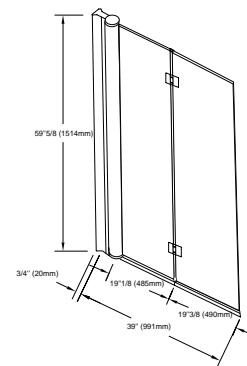

Opening angle: 180° angle outward

MONZA BATHTUB DOOR

Chrome/Clear	32.1318.092.30	$1075

* Produits Neptune applies a cutting-edge protective covering, which repels water and dirt for easy cleaning and increases the lifespan of your shower doors.

All dimensions are approximate and subject to change without notice. Please refer to the installation guide before beginning the installation.