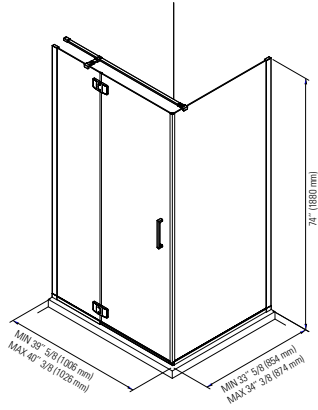

AZELIA 3642