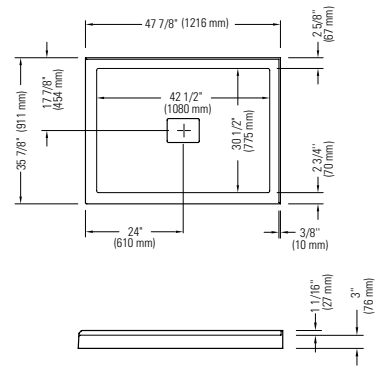

DOORS

AZELIA 3648 (Front panels and return glass panel) Chrome/Clear	$1250
EXALT 3648 (Front panels and return glass panel) Chrome/Clear	$2150
EXALT 3648 BLACK (Front panels and return glass panel) Black/Clear	$2350
SELLA 3648 (Front panels and return glass panel) Chrome/Clear	$1450

5 days