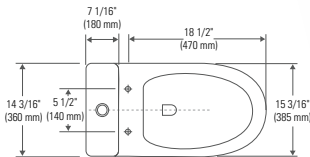

*FB1699 Zen toilet \$865
White

With integrated soft close seat.
With glazed trapway.
800 + grams.

*Quantity ordered must be in multiples of 6 units.

Toilet FB1699

ZEN

*FB1691 Prague toilet \$865
White

With integrated soft close seat.
With glazed trapway.
1000 + grams.