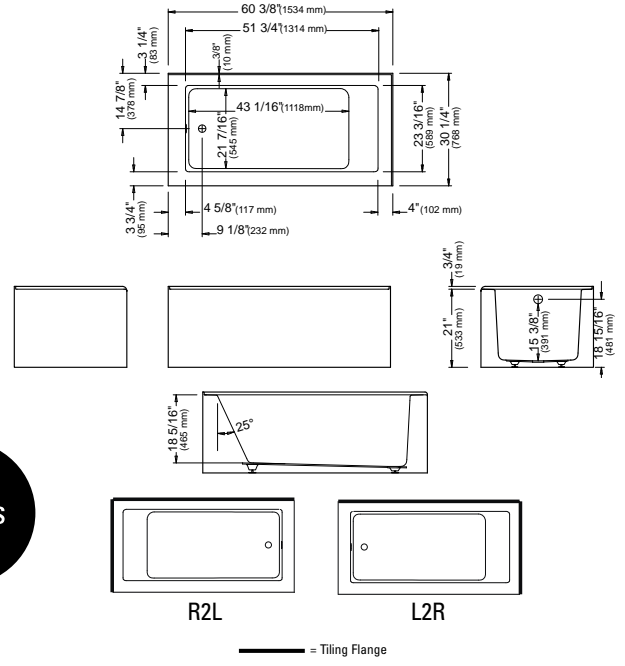

Included: 38 (31-7) micro-jets, one Optima blower 750W (1½ h.p.) with 300W heating element and backlit electronic control.

FLORY DE COLT

60 3/8" x 30 1/4" x 21" [73 gallons]

Picture: L2R

5 days

With integrated tiling flange and integrated skirt on two sides. The skirt is on the front of the bathtub and on the drain side.