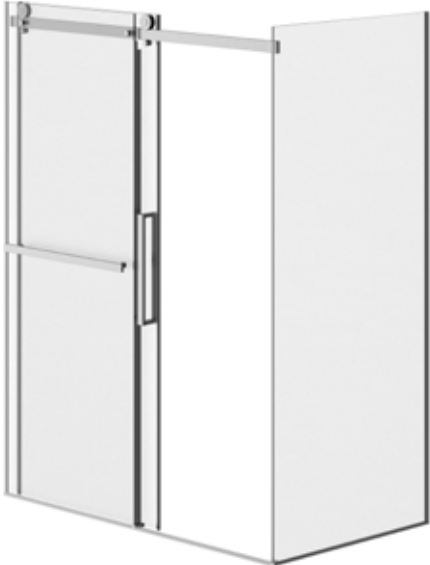

24/48hrs

EXALT

FIXED PANEL, SLIDING DOOR PANEL AND RETURN PANEL
(RIGHT OR LEFT CORNER INSTALLATION)
8 MM (1/3") TEMPERED GLASS

EXALT 3248	Chrome/Clear	31.1274.273.30	$2150
EXALT 3260	Chrome/Clear	31.1274.163.30	$2450
EXALT 3648	Chrome/Clear	31.1274.253.30	$2150
EXALT 3660	Chrome/Clear	31.1274.263.30	$2650