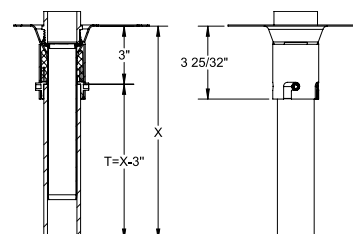

SIDE VIEW

FEATURES

- 123Connect is a freestanding bathtub rough-in (install before tile).
- Quick, easy and clean freestanding bathtub installation.
- No access panel required.
- Allows for an installation as close to the wall as possible.
- Plate can be uninstalled if adjustments are needed.
- Fits with 1 1/2" male, 1 1/2" female, 1 1/2" threaded bathtub drains.

*Quantity ordered must be in multiples of 10 units per code.

**Quantity ordered must be in multiples of 8 units per code.