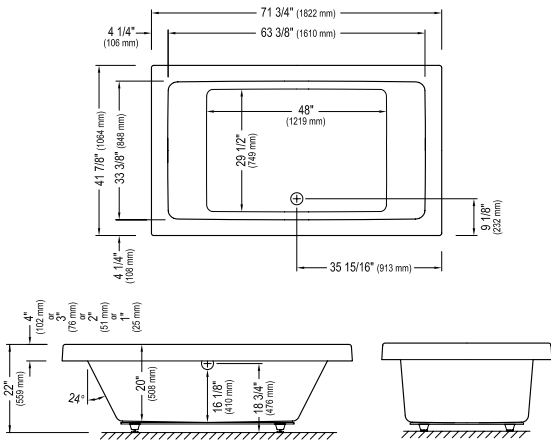

You must specify for 1"1", 2", 3"1" or 4" top lip.

5 days