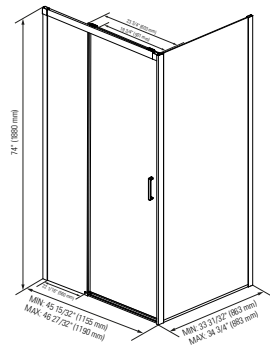

SELLA 48

SELLA 60

SELLA 3636

SELLA 3248

SELLA 3260

SELLA 3648

SELLA 3660

* Produits Neptune applies a cutting-edge protective covering, which repels water and dirt for easy cleaning and increases the lifespan of your shower doors.