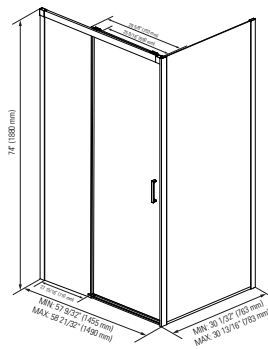

SELLA 48

SELLA 60

SELLA 3636

SELLA 3248

SELLA 3260

SELLA 3648

SELLA 3660

* Produits Neptune applies a cutting-edge protective covering, which repels water and dirt for easy cleaning and increases the lifespan of your shower doors.