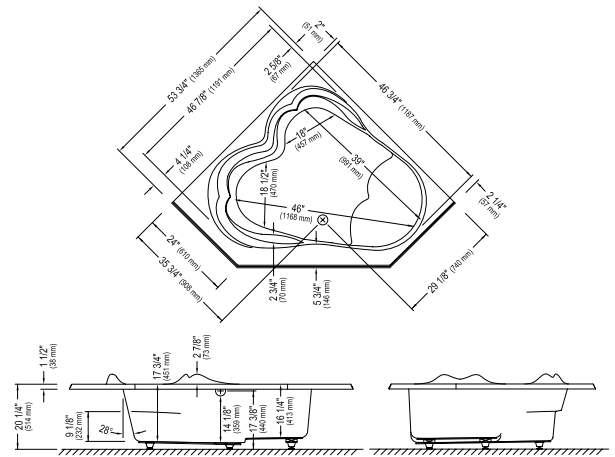

ORPHEE

Corner bathtub
53 3/4" x 53 3/4" x 20 1/4" [73 gallons]

5 days

ORPHEE SKIRT

GENERAL OPTIONS

Acrylic Colors: White	Standard
Biscuit* and Bone* (Allow 3 weeks delivery)	add $395
Others*: (Allow 6 to 8 weeks delivery)	add $395
Chromotherapy 1 light (Specify trim color)	17.99999.0000.00 $300
Chromotherapy 2 lights (Specify trim color)	17.99999.0001.00 $450
Chromotherapy 4 lights (Specify trim color)	17.99999.0002.00 $600
Handle (max. 2) (submit drawing with order)	95.7077.106.XX $110 each
Tiling Flange (submit drawing with order)	$90
ORPHEE Skirt (Not factory installed)	$1210
D105 Waste (20") Chrome**	62.4020.102.60 $185
Gel black neck pillow (12" x 4 1/4 x 1 1/4")	18.6000.100.20 $95
Rayola (Specify control color)	$799 per backrest
Available for bathtub without system only	

WHIRLPOOL OPTIONS

A bathtub fitted with back jets may cause the pump to protrude by +/- 3" from the overall dimension.

Pump is located behind seat (long side)

Whirlpool Jet finish: Chrome, White, Biscuit, Bone	Standard
110v Inline Heater (1)	$357

MASS-AIR/ACTIV-AIR OPTIONS

Mass-Air Jet finish: White/Chrome	Standard
Biscuit/Chrome	
Bone/Chrome	
Others: Chrome/Chrome	add $65
Activ-Air Jet finish: Chrome, White, Biscuit, Bone	Standard
Blower Hose extension 72"	95.5013.167.00 $100
Blower Hose extension 96"	95.5013.168.00 $100
144" Extension cord	95.3012.101.00 $100

An extension cord and blower hose extension are necessary when the blower is located more than 2' from the electronic control.

*Customized products, non cancellable, non returnable.

**Quantity ordered must be in multiples of 10 units.

Bathtub only

OR54 $1455

Whirlpool

OR54T $2710

Included: 6 turbo jets, 10 micro-rotating back jets, 13 A pump, two diverter valves and electronic control.

Mass-Air