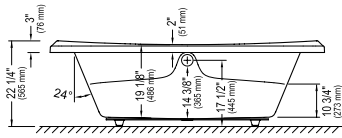

FELICIA
71 1/2" x 37 7/8" x 22 1/4" [55 gallons]

5 days

GENERAL OPTIONS

Acrylic Colors: White	Standard
Biscuit* and Bone* (Allow 3 weeks delivery)	add $395
Others*: (Allow 6 to 8 weeks delivery)	add $395
Chromotherapy 1 light (Specify trim color) 17.99999.0000.00	$300
Chromotherapy 2 lights (Specify trim color) 17.99999.0001.00	$450
Handle (max. 4) (submit drawing with order) 95.7077.106.XX	$110 each
D105 Waste (20") Chrome** 62.4020.102.60	$185
Gel black neck pillow (12" x 4 1/4 x 1 1/4") 18.6000.100.20	$95
Rayola (Specify control color)	$799 per backrest
Available for bathtub without system only	

WHIRLPOOL OPTIONS

A bathtub fitted with back jets may cause the pump to protrude by +/- 3" from the overall dimension.

Pump is located behind seat (right side)

110v Inline Heater (1)	$357
Whirlpool Jet finish: Chrome, White, Biscuit, Bone	Standard
MASS-AIR/ACTIV-AIR OPTIONS	
Mass-Air Jet finish: White/Chrome	Standard
Biscuit/Chrome	
Bone/Chrome	
Others: Chrome/Chrome	add $65
Activ-Air Jet finish: Chrome, White, Biscuit, Bone	Standard
Blower Hose extension 72"	95.5013.167.00 $100
Blower Hose extension 96"	95.5013.168.00 $100
144" Extension cord	95.3012.101.00 $100

An extension cord and blower hose extension are necessary when the blower is located more than 2' from the electronic control.

*Customized products, non cancellable, non returnable.

**Quantity ordered must be in multiples of 10 units.

Bathtub only

FE72 $2320

Whirlpool

FE72T $4395

Included: 4 turbo jets, 10 micro-rotating back jets, 13 A pump, two diverter valves and electronic control.

Mass-Air

FE72M $4690

Included: 21 (11-10) injectors, Optima blower 750W (1 1/2 h.p.) with 300W heating element, 6' blower hose extension and backlit electronic control.

Activ-Air

FE72A $4835

Included: 44 micro-jets, Optima blower 750W (1 1/2h.p.) with 300W heating element, 6' blower hose extension and backlit electronic control.

Mass-Air/Whirlpool Combo

FE72C $6570

Included: 4 turbo jets, 10 micro-rotating back jets, 11 Mass-Air injectors, 13 A pump, Optima blower 750W (1 1/2h.p.) with 300W heating element, two diverter valves and backlit electronic control.

Activ-Air/Whirlpool Combo

FE72CA $6800

Included: 4 turbo jets, 10 micro-rotating back jets, 36 Activ-Air micro-jets, 13 A pump, Optima blower 750W (1 1/2h.p.) with 300W heating element, two diverter valves and backlit electronic control.

Mass-Air/Activ-Air Combo

FE72CMA $7015

Included: 44 Activ-Air micro-jets, 11 Mass-Air injectors, two Optima blowers 750W (1 1/2h.p.) with 300W heating element and backlit electronic control.

Activ-Air/Mass-Air/Whirlpool Combo

FE72TAM $8905

Included: 4 turbo jets, 10 micro-rotating back jets, 36 Activ-Air micro-jets, 11 Mass-Air injectors, 13 A pump, two Optima blower 750W (1 1/2h.p.) with 300W heating element, two diverter valves and backlit electronic control.