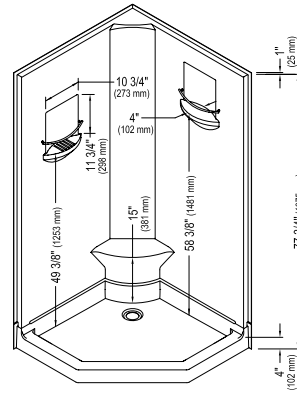

MAYA SHOWER

One Piece
MA38 **$1830**

Two Pieces
MA38-2P **$2010**

SHOWER OPTIONS

Acrylic Colors: White, Biscuit* and Bone* (Allow 3 weeks delivery) **Standard**
Others*: (Allow 6 to 8 weeks delivery) **add $395**

Bars for bottle shelves in chrome included

DOOR

LAUZANNE (Lateral pivot) QD90

Chrome/Clear **$1225**

*Customized products, non cancellable, non returnable.