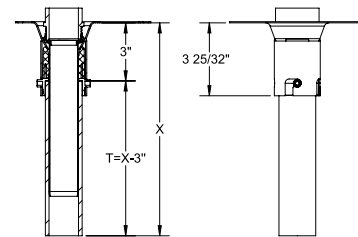

SIDE VIEW

FEATURES

- 123Connect is a freestanding bathtub rough-in (install before tile).
- Quick, easy and clean freestanding bathtub installation.
- No access panel required.
- Allows for an installation as close to the wall as possible.

- Plate can be uninstalled if adjustments are needed.
- Fits with 1 1/2" male, 1 1/2" female, 1 1/2" threaded bathtub drains.
- Made in Canada.