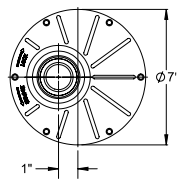

FREESTANDING BATHTUB DRAIN ADAPTER

123Connect

TOP VIEW